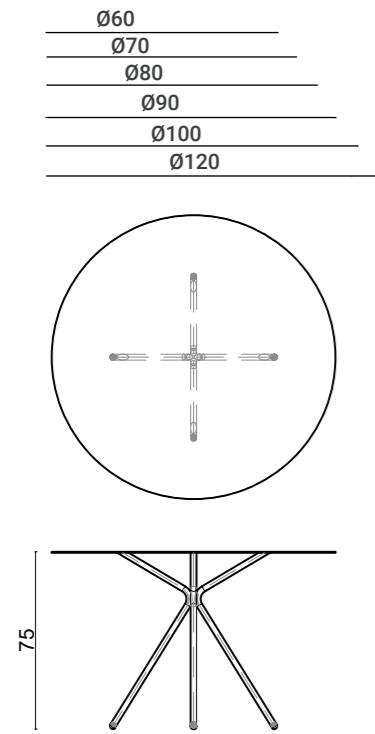

lily

Accessible Beauty...

Lily is a distinctive collection of tables designed to enhance your space. It brings practicality to compact areas while offering a stylish touch. With its contemporary design, it effortlessly complements various interior styles. Pair the table with the matching coffee table to create a seamless and balanced look.

dimensions
lily

Indoor Technical info/

Base: Laser cut part + Ø22 x 1,5 mm Metal
Tube + Plastic glide is used under the leg.

BASE FINISH					
✓	Electrostatic Powder Coated				
✓	Powder Coated + Cataphoresis				
TOP FINISH					
✓	Marble	18			
✓	Mdf Lam				
✓	Veener				
✓	Lacquer				
✓	Compact	4			
✓	Ceramic	12			
✓	Glass	10			
PACKAGING INFORMATION / H75 CM					
Size	Ø60	Ø70	Ø90	Ø100	Ø120
Box Cbm (m³)	0.37	0.45	0.72	0.88	1.25
Net Weight (kg)	11.3	15	24	29	40
Gross Weight (kg)	13.8	19	29	36	52
Container 40 HC(Pcs)	171	144	72	66	48