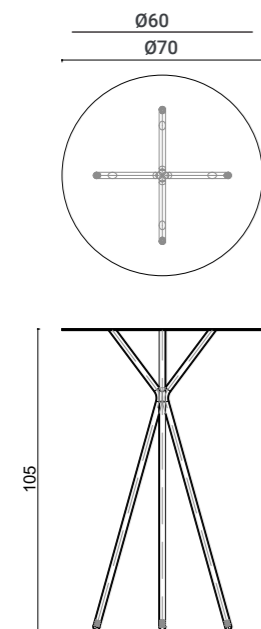

dimensions
lily

Indoor Technical info/

Base: Laser cut part + Ø22 x 1,5 mm Metal
Tube + Plastic glide is used under the leg.

BASE FINISH					
✓	Electrostatic Powder Coated				
✓	Powder Coated + Cataphoresis				
TOP FINISH					
✓	Marble	18			
✓	Mdf Lam				
✓	Veener				
✓	Lacquer				
✓	Compact	4			
✓	Ceramic	12			
✓	Glass	10			
PACKAGING INFORMATION / H75 CM					
Size	Ø60	Ø70	Ø90	Ø100	Ø120
Box Cbm (m³)	0.37	0.45	0.72	0.88	1.25
Net Weight (kg)	11.3	15	24	29	40
Gross Weight (kg)	13.8	19	29	36	52
Container 40 HC(Pcs)	171	144	72	66	48

BASE FINISH				
✓	Electrostatic Powder Coated			
✓	Powder Coated + Cataphoresis			
TOP FINISH				
✓	Marble	18		
✓	Mdf Lam			
✓	Veener			
✓	Lacquer			
✓	Compact	4		
✓	Ceramic	12		
✓	Glass	10		
PACKAGING INFORMATION / H105 CM				
Size	Ø60	Ø70		
Box Cbm (m³)	0.48	0.62		
Net Weight (kg)	12	15		
Gross Weight (kg)	15	20		
Container 40 HC(Pcs)	114	96		