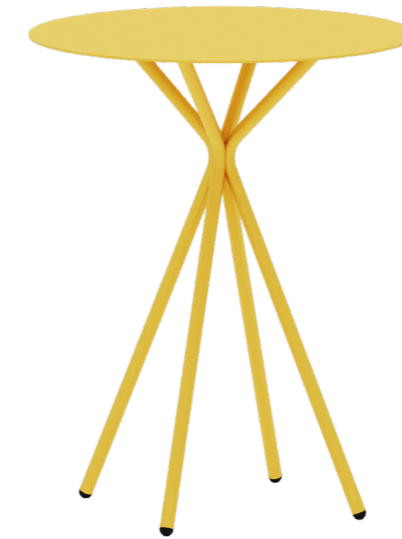

CAFÉ
• ilex

LILY

TABLE

lily

Accessible Beauty...

Lily is a unique family of tables. It adds functionality to small spaces and takes a load off you! With its modern design, it adapts effortlessly to living spaces of different styles. The complementary table and coffee table can be used together to create a harmonious team.

lily

Elevating Your Outdoors with Stylish, Durable Solutions

Lily Table is the perfect outdoor solution, combining sleek design with functionality. Its modern style fits effortlessly into any space, big or small, while withstanding the elements. Pair it with the matching coffee table for a coordinated, stylish outdoor setting.

lily

Accessible Beauty...

Lily is a distinctive collection of tables designed to enhance your space. It brings practicality to compact areas while offering a stylish touch. With its contemporary design, it effortlessly complements various interior styles. Pair the table with the matching coffee table to create a seamless and balanced look.