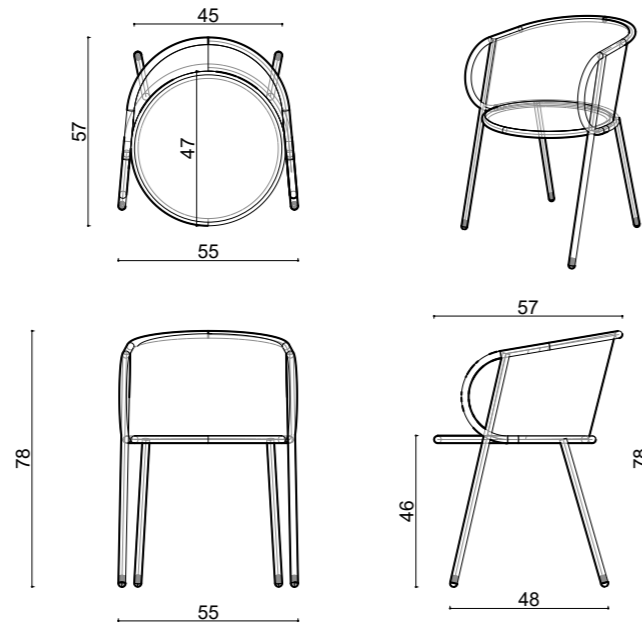

dimensions

orb

Indoor Technical info/

Base: Ø22 mm Metal Tube + Plastic glide is used under the leg
Back: Metal Structure + Polyurethane
Seat: HR Foam + Elastic Webbing + MDF
Upholstery: Fabric + Leather Fixed Cover

Outdoor Technical info/

Base: Ø22 mm Metal Tube + Plastic glide is used under the leg
Back: Ø22 mm Metal Tube + Metal Mesh
Seat: Ø22 mm Metal Tube + Metal Mesh
Upholstery: Fabric Seat Pad (optional)

Indoor Chair

Outdoor Counter

Textile
0.55 mt

Net Weight
7,70 KG

Gross Weight
10,45 KG

Stacking

62x67x103 cm
m³ 0.43

40HC (Pcs):
114Pcs.

Assembled
Package