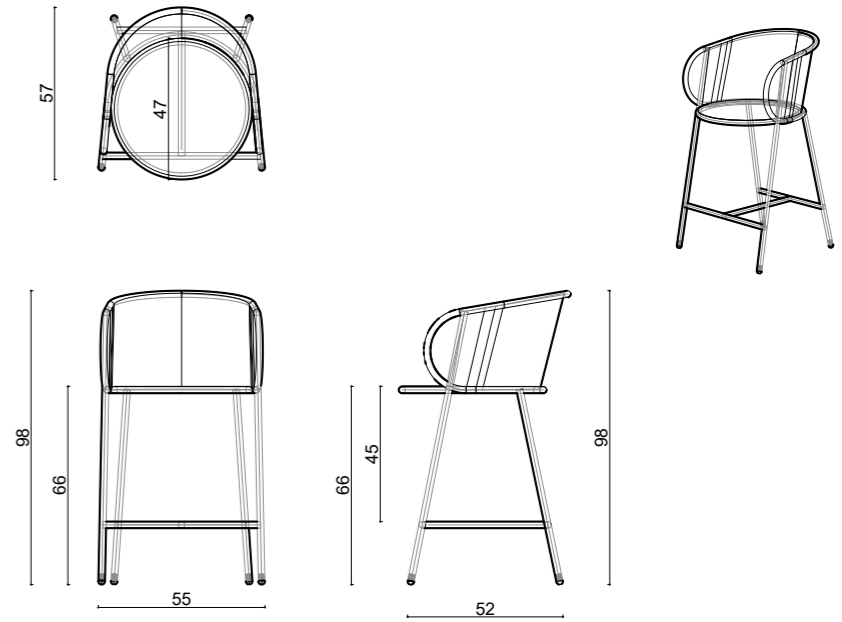

Outdoor Counter

Textile
0.55 mt

Net Weight
7,70 KG

Gross Weight
10,45 KG

Stacking

62x67x103 cm
m³ 0.43

40HC (Pcs):
114Pcs.

Assembled
Package