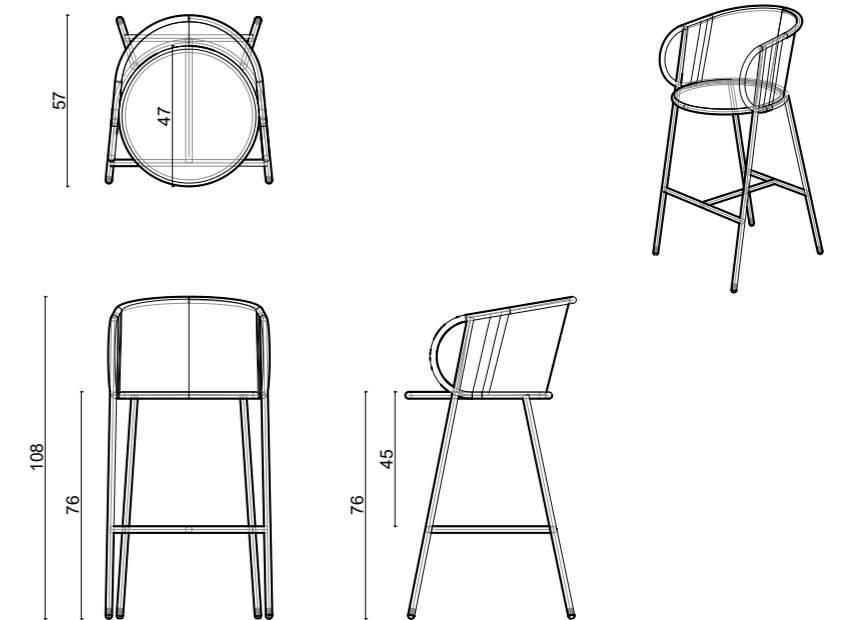

orb

outdoor counter & bar  

orb counter

orb bar

Orb also outdoor counter & bar chair. The structure is in iron tubular and the seat-back surface in hot-galvanized expanded metal. The armchair exploits modern technologies such as double curvature, which, while maintaining the simplicity of the single tubular for legs and armrests, makes it possible to amplify comfort with the armrest that extends to the body to support the elbow.

dimensions

orb

Indoor Technical info/

Base: Ø22 mm Metal Tube + Plastic glide is used under the leg
Back: Metal Structure + Polyurethane
Seat: HR Foam + Elastic Webbing + MDF
Upholstery: Fabric + Leather Fixed Cover

Outdoor Technical info/

Base: Ø22 mm Metal Tube + Plastic glide is used under the leg
Back: Ø22 mm Metal Tube + Metal Mesh
Seat: Ø22 mm Metal Tube + Metal Mesh
Upholstery: Fabric Seat Pad (optional)

Indoor Chair

Outdoor Bar

Textile
0.55 mt

Net Weight
8,00 KG

Gross Weight
10,80 KG

Stacking

62x67x115 cm
m³ 0.48

40HC (Pcs):
114Pcs.

Assembled
Package