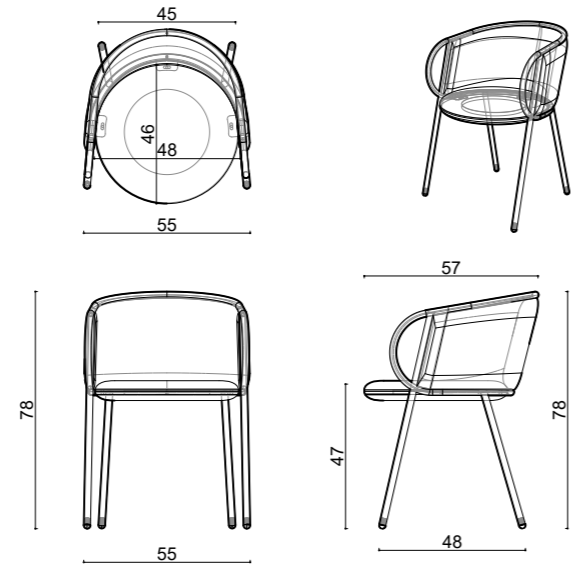

orb

outdoor counter & bar  

orb counter

orb bar

Orb also outdoor counter & bar chair. The structure is in iron tubular and the seat-back surface in hot-galvanized expanded metal. The armchair exploits modern technologies such as double curvature, which, while maintaining the simplicity of the single tubular for legs and armrests, makes it possible to amplify comfort with the armrest that extends to the body to support the elbow.

dimensions

orb

Indoor Technical info/

Base: Ø22 mm Metal Tube + Plastic glide is used under the leg
Back: Metal Structure + Polyurethane
Seat: HR Foam + Elastic Webbing + MDF
Upholstery: Fabric + Leather Fixed Cover

Outdoor Technical info/

Base: Ø22 mm Metal Tube + Plastic glide is used under the leg
Back: Ø22 mm Metal Tube + Metal Mesh
Seat: Ø22 mm Metal Tube + Metal Mesh
Upholstery: Fabric Seat Pad (optional)

Indoor Chair