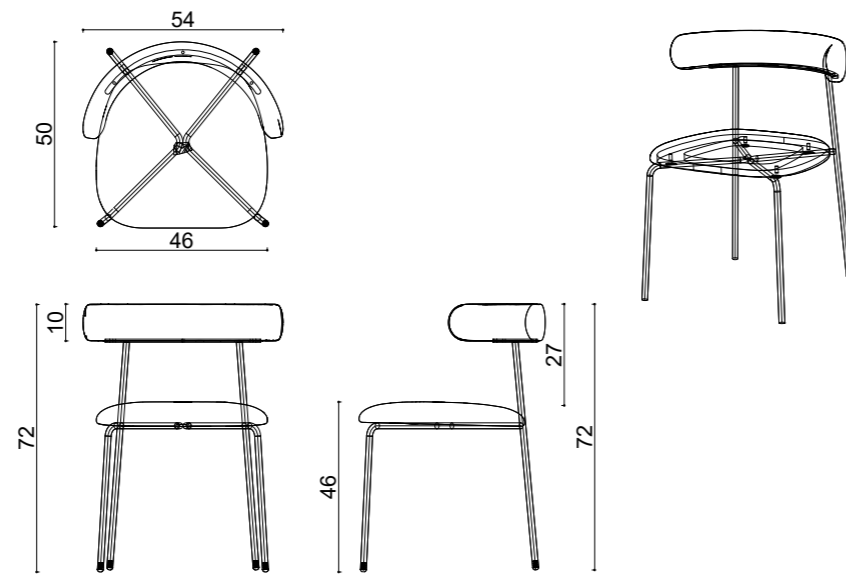

chair

dimensions
arte

Indoor Technical info/

Base: Ø16 mm Metal Tube + laser cut part
Back: Metal Structure + Polyurethane
Seat: HR Foam + Elastic Webbing + MDF
Upholstery: Fabric + Leather Fixed Cover

Arte Chair