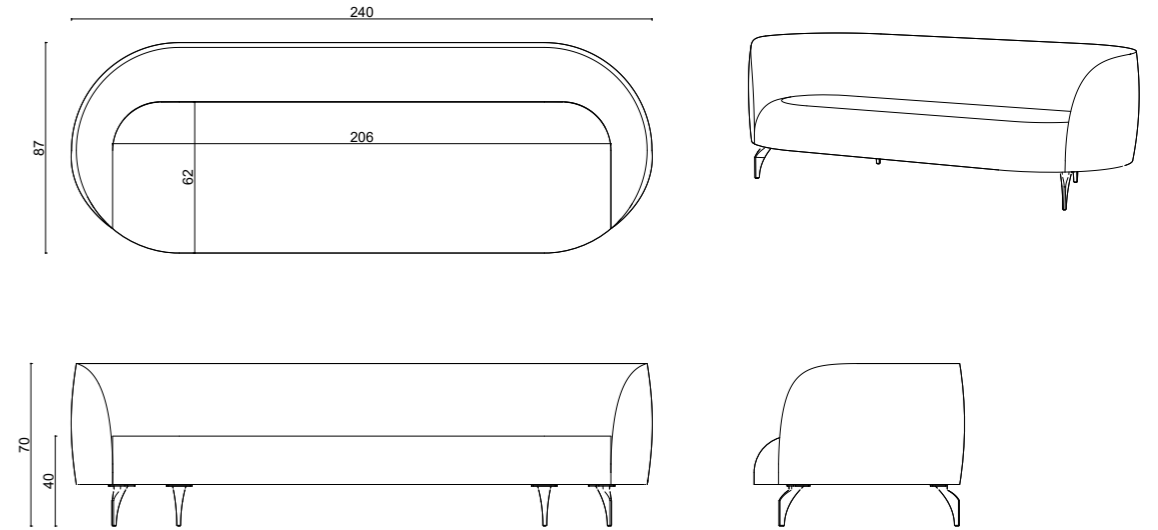

# dimensions

Textile  
4.5 mt

Real Leather  
6.8 m<sup>2</sup>

Net Weight  
25,00 KG

Gross Weight  
30,00 KG

Stacking

94x92x80 cm  
m<sup>3</sup> 0.69

40HC (Pcs):  
72Pcs.

Assembled  
Package

Dora 240 cm

Textile  
10.0 mt

Real Leather  
15.0 m<sup>2</sup>

Net Weight  
65,10 KG

Gross Weight  
89,20 KG

Stacking

250x102x81 cm  
m<sup>3</sup> 2.07

40HC (Pcs):  
24Pcs.