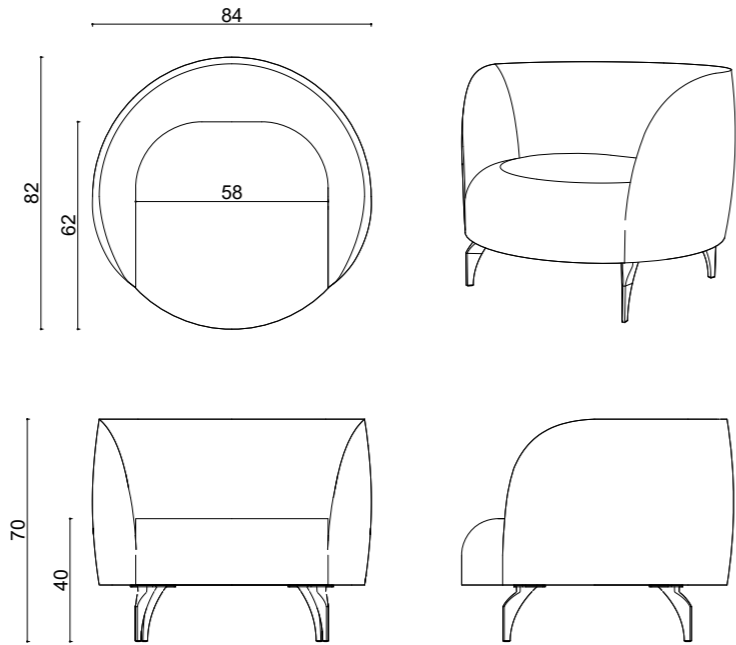

dimensions

dora

Technical info/

Base: Cast Metal Leg
Back: Solid Beechwood + HR Foam + Soft Cushion
Seat: Solid Beechwood + HR Foam + Elastic Webbing
Upholstery: Fabric + Leather Fixed Cover

Dora Single

Textile
4.5 mt

Real Leather
6.8 m²

Net Weight
25,00 KG

Gross Weight
30,00 KG

Stacking

94x92x80 cm
m³ 0.69

40HC (Pcs):
72Pcs.

Assembled
Package