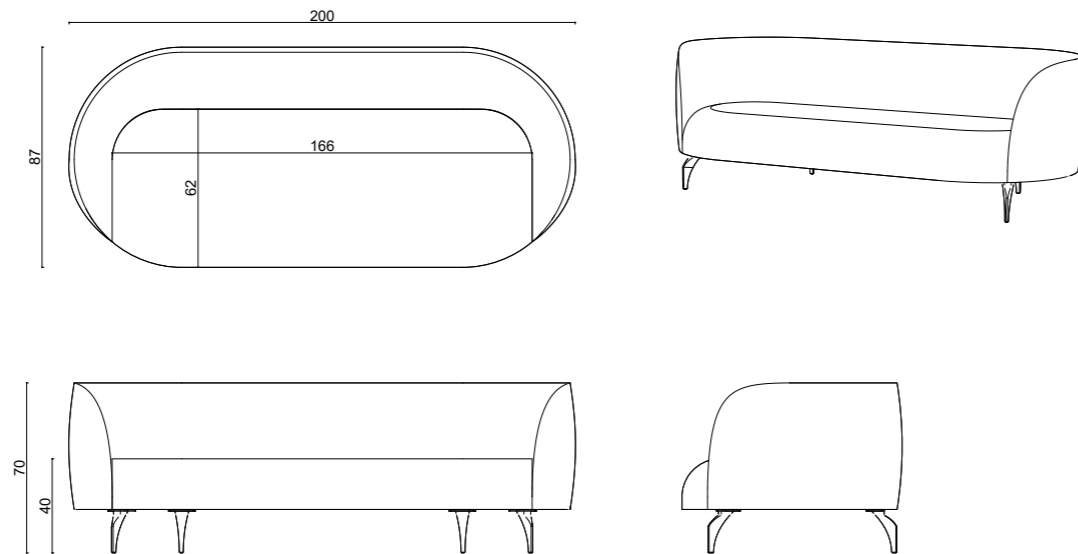

# dimensions

Dora 240 cm

Textile  
10.0 mt

Real Leather  
15.0 m<sup>2</sup>

Net Weight  
65,10 KG

Gross Weight  
89,20 KG

Stacking

250x102x81 cm  
m<sup>3</sup> 2.07

40HC (Pcs):  
24Pcs.

Assembled  
Package

Dora 200 cm

Textile  
9.0 mt

Real Leather  
13.5 m<sup>2</sup>

Net Weight  
55,00 KG

Gross Weight  
75,00 KG

Stacking

210x97x80 cm  
m<sup>3</sup> 1.63