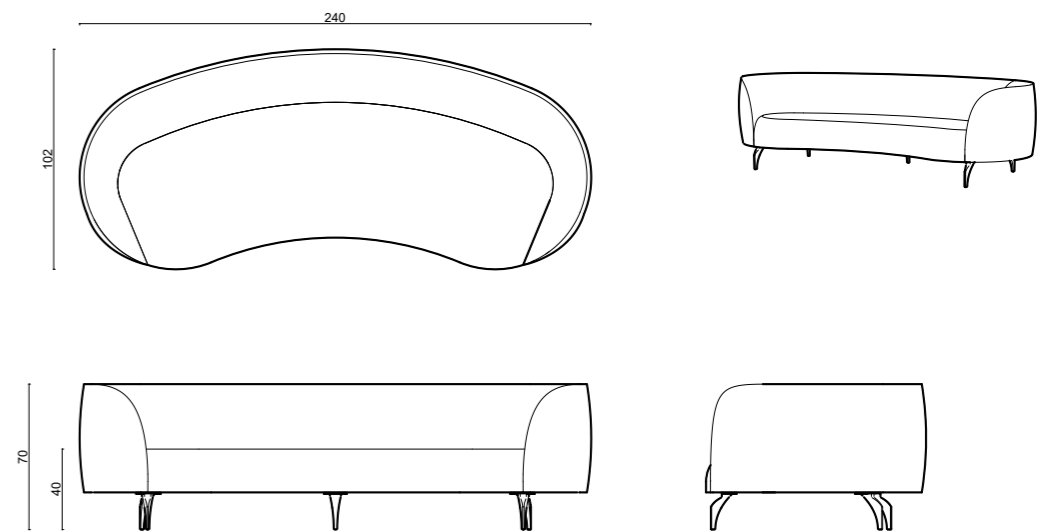

Dora C 240 cm

Textile
11.0 mt

Real Leather
16.5 m²

Net Weight
72,00 KG

Gross Weight
95,00 KG

Stacking

250x112x80 cm
m³ 2.24

40HC (Pcs):
24Pcs.

Assembled
Package