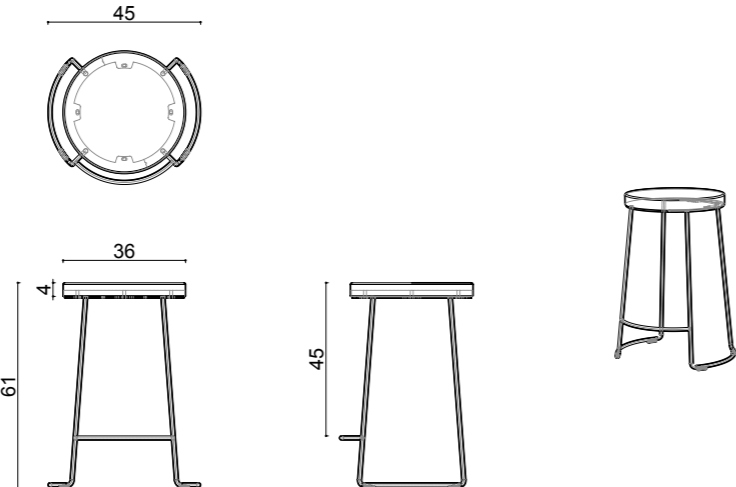

technical info

dimensions

nory

Technical info:

Base: Ø16 mm Metal Tube + laser cut part  
Back: Metal Structure + Polyurethane  
Seat: HR Foam + Elastic Webbing + MDF  
Upholstery: Fabric + Leather Fixed Cover

# dimensions