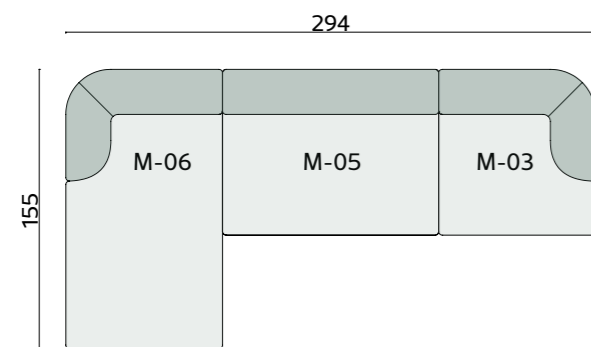

## Technical info:

**Base:** Laser cut part

**Back:** Solid Beechwood + HR Foam

**Seat:** HR Foam + Elastic Webbing + Solid Beechwood

**Upholstery:** Fabric + Leather Fixed Cover

dimensions

moon

plans