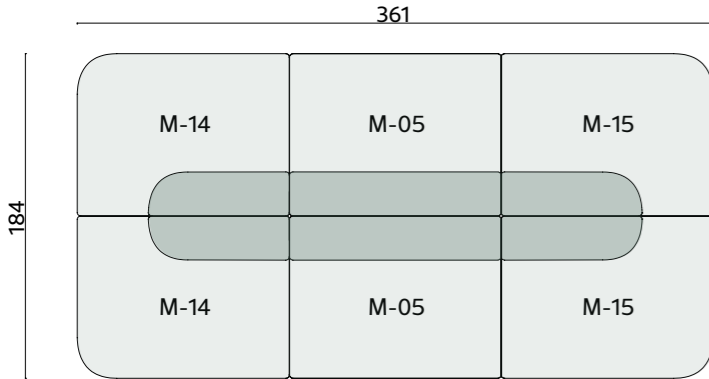

dimensions

moon

plans

Technical info:

Base: Laser cut part
Back: Solid Beechwood + HR Foam
Seat: HR Foam + Elastic Webbing + Solid Beechwood
Upholstery: Fabric + Leather Fixed Cover