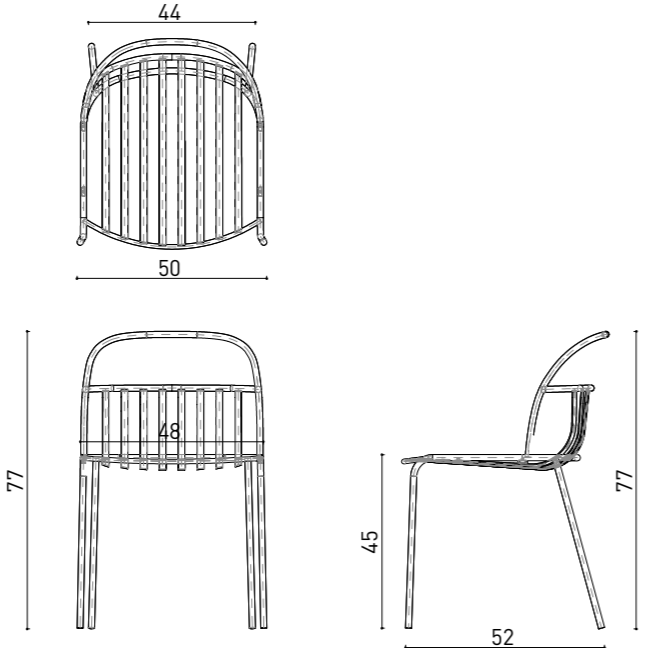

dimensions

nova

Technical info:

Base: Ø12 mm Metal Tube + Ø16 mm Metal Tube
Back: Laser cut part
Seat: Laser cut part
Upholstery: Fabric Seat Pad (optional)

nova chair armless

nova lounge

nova chair

nova bench