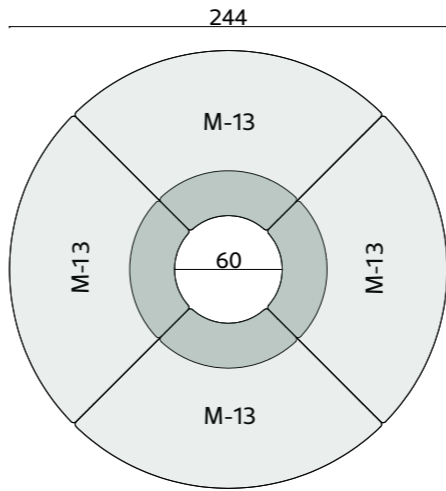

Technical info:

Base: Laser cut part  
Back: Solid Beechwood + HR Foam  
Seat: HR Foam + Elastic Webbing + Solid Beechwood  
Upholstery: Fabric + Leather Fixed Cover

dimensions

moon

plans

Technical info:

Base: Laser cut part  
Back: Solid Beechwood + HR Foam  
Seat: HR Foam + Elastic Webbing + Solid Beechwood  
Upholstery: Fabric + Leather Fixed Cover