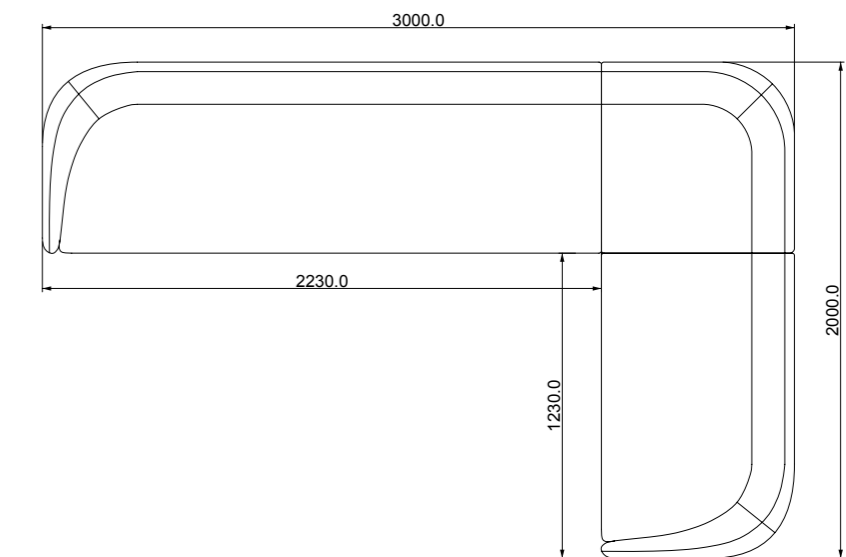

dimensions

city

Technical info:

Base: Cast Metal Leg
Back: Solid Beechwood + HR Foam
Seat: HR Foam + Elastic Webbing + Solid Beechwood
Upholstery: Fabric + Leather Fixed Cover

city single sofa

city 230 cm

city L