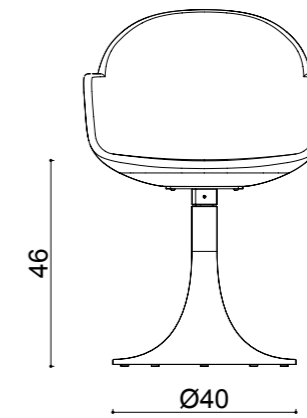

# dimensions

rio armless wire leg

**Base:** Ø12 mm decorative wire + Laser cut part

rio conical leg

**Base:** Ø12 mm decorative wire + Laser cut part + Conic pedestal base

rio armless conical leg

**Base:** Ø12 mm decorative wire + Laser cut part + Conic pedestal base