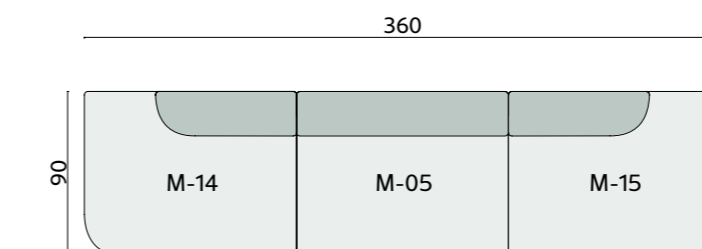

## Technical info:

**Base:** Laser cut part

**Back:** Solid Beechwood + HR Foam

**Seat:** HR Foam + Elastic Webbing + Solid Beechwood

**Upholstery:** Fabric + Leather Fixed Cover

dimensions

moon

plans