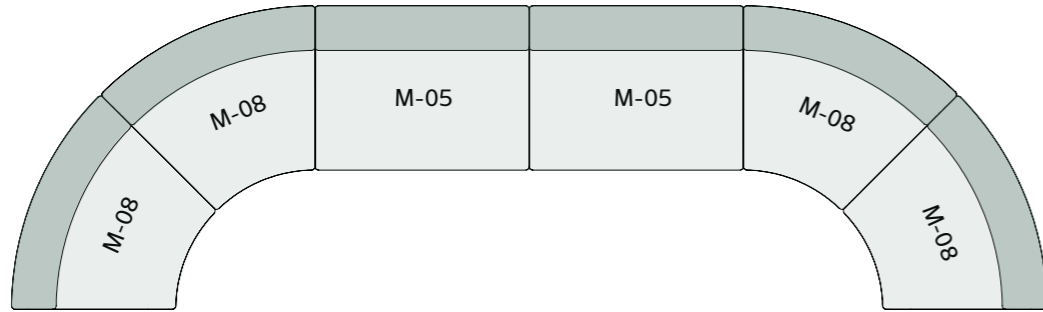

dimensions

moon

plans

Technical info:

Base: Laser cut part
Back: Solid Beechwood + HR Foam
Seat: HR Foam + Elastic Webbing + Solid Beechwood
Upholstery: Fabric + Leather Fixed Cover