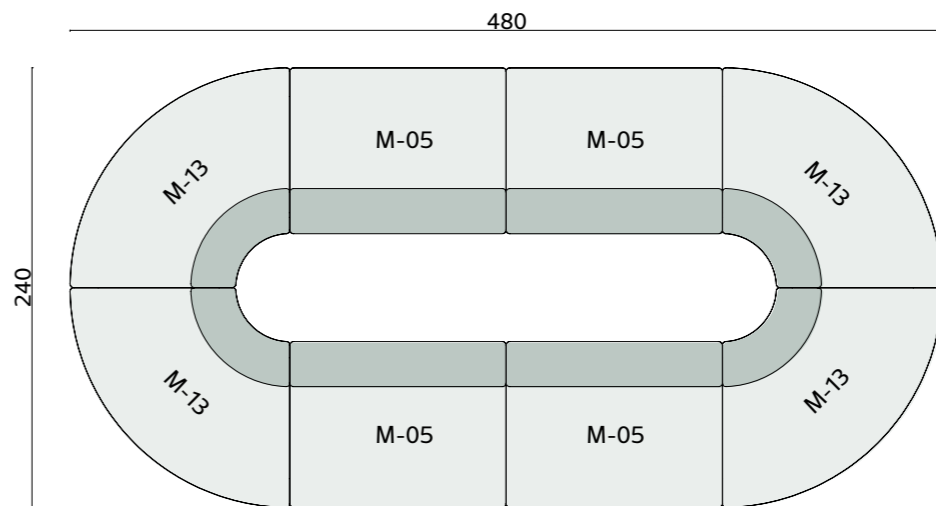

dimensions

moon

plans

Technical info:

Base: Laser cut part
Back: Solid Beechwood + HR Foam
Seat: HR Foam + Elastic Webbing + Solid Beechwood
Upholstery: Fabric + Leather Fixed Cover