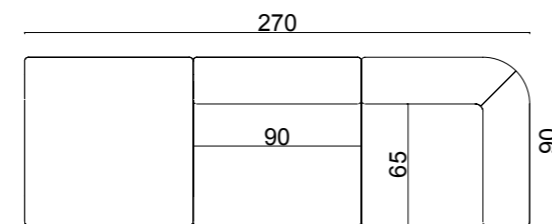

moon flat **plan 04**