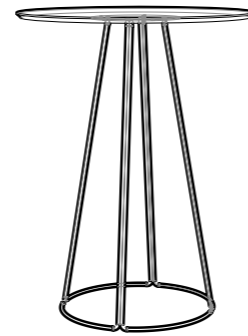

dimensions nory table

Technical info:

Laser cut part + Ø22 mm Metal Tube Leg + Plastic glide is used under the leg.

nory
Ø80x105cm
Ø70x105cm
Ø60x105cm