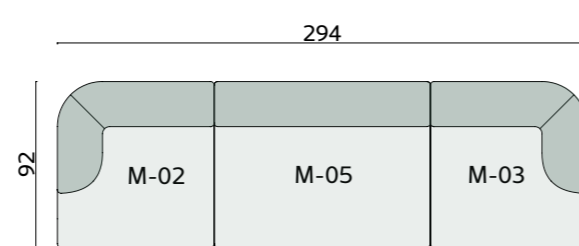

## Technical info:

**Base:** Laser cut part

**Back:** Solid Beechwood + HR Foam

**Seat:** HR Foam + Elastic Webbing + Solid Beechwood

**Upholstery:** Fabric + Leather Fixed Cover

dimensions

moon

plans