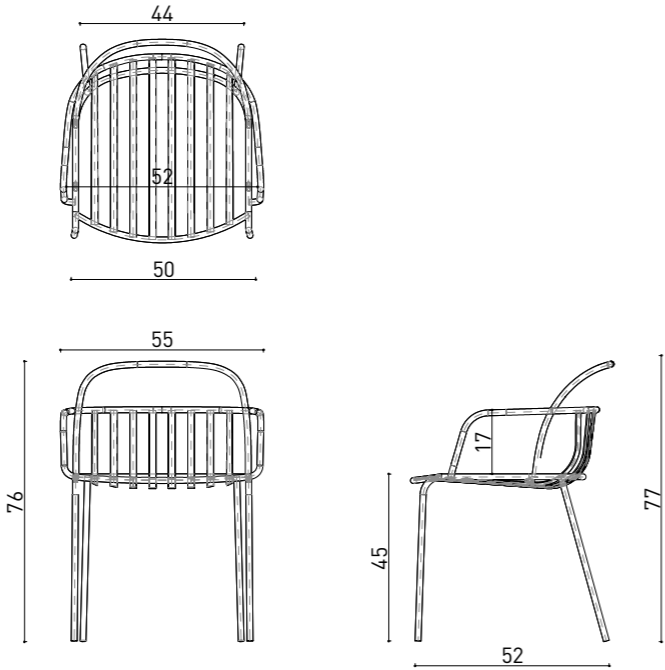

### rosa bar

dimensions

nova

Technical info:

Base: Ø12 mm Metal Tube + Ø16 mm Metal Tube  
Back: Laser cut part  
Seat: Laser cut part  
Upholstery: Fabric Seat Pad (optional)

nova chair armless

nova lounge