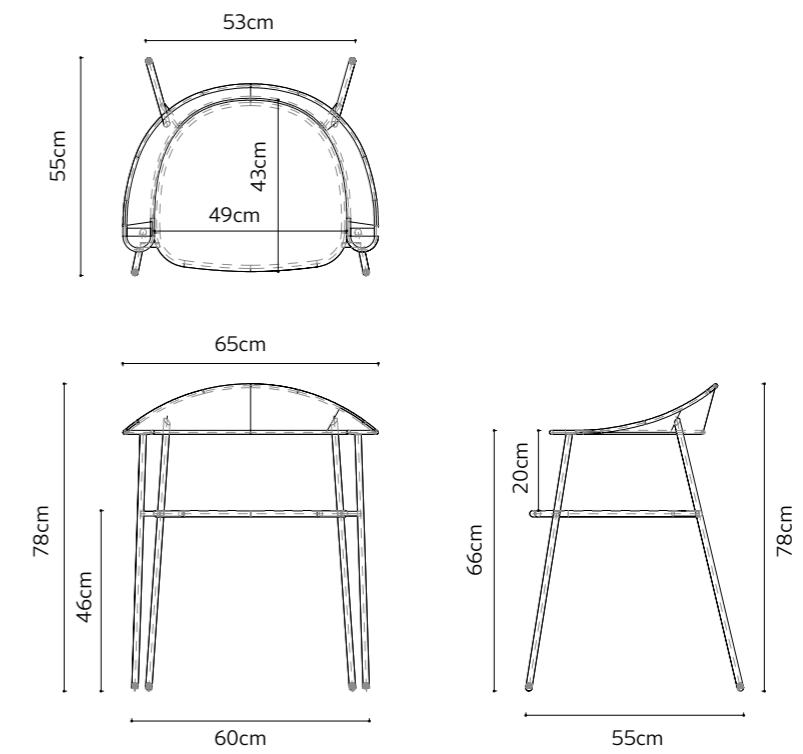

dimensions nova

Technical info:

Base: Ø12 mm Metal Tube + Ø16 mm Metal Tube

Back: Laser cut part

Seat: Laser cut part

Upholstery: Fabric Seat Pad (optional)

nova bar armless

nova bar

dimensions olea

Technical info:

Base: Ø17 mm Metal Tube + Ø16 mm Metal Tube

Back: Metal Mesh + 10 mm wire

Seat: Metal Mesh + Ø12 mm wire

Upholstery: Fabric Seat Pad (optional)

olea chair

olea lounge