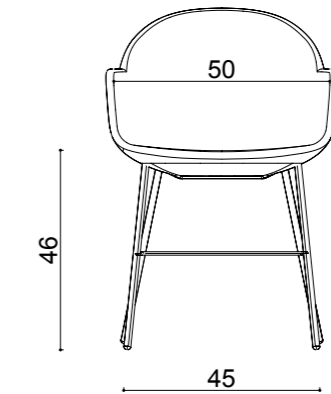

# dimensions

rio armless triangle leg

**Base:** 20 x 29,76 x 1.5 mm Oval Tube + Laser cut part

rio x leg

**Base:** Ø16 mm Metal Tube + Ø8 mm decorative wire + Laser cut part

rio armless x leg

**Base:** Ø16 mm Metal Tube + Ø8 mm decorative wire + Laser cut part