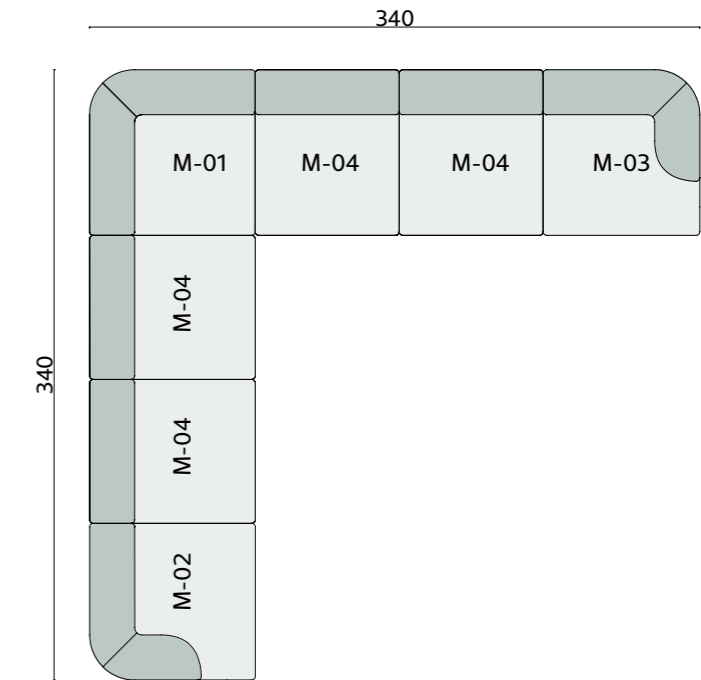

## Technical info:

**Base:** Laser cut part

**Back:** Solid Beechwood + HR Foam

**Seat:** HR Foam + Elastic Webbing + Solid Beechwood

**Upholstery:** Fabric + Leather Fixed Cover

dimensions

moon

plans