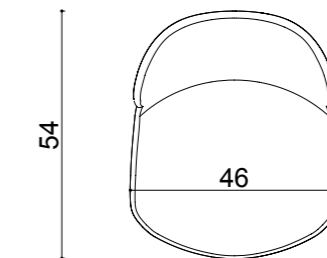

# dimensions

rio armless wire leg

**Base:** Ø12 mm decorative wire + Laser cut part

rio conical leg

**Base:** Ø12 mm decorative wire + Laser cut part + Conic pedestal base

rio armless conical leg

**Base:** Ø12 mm decorative wire + Laser cut part + Conic pedestal base