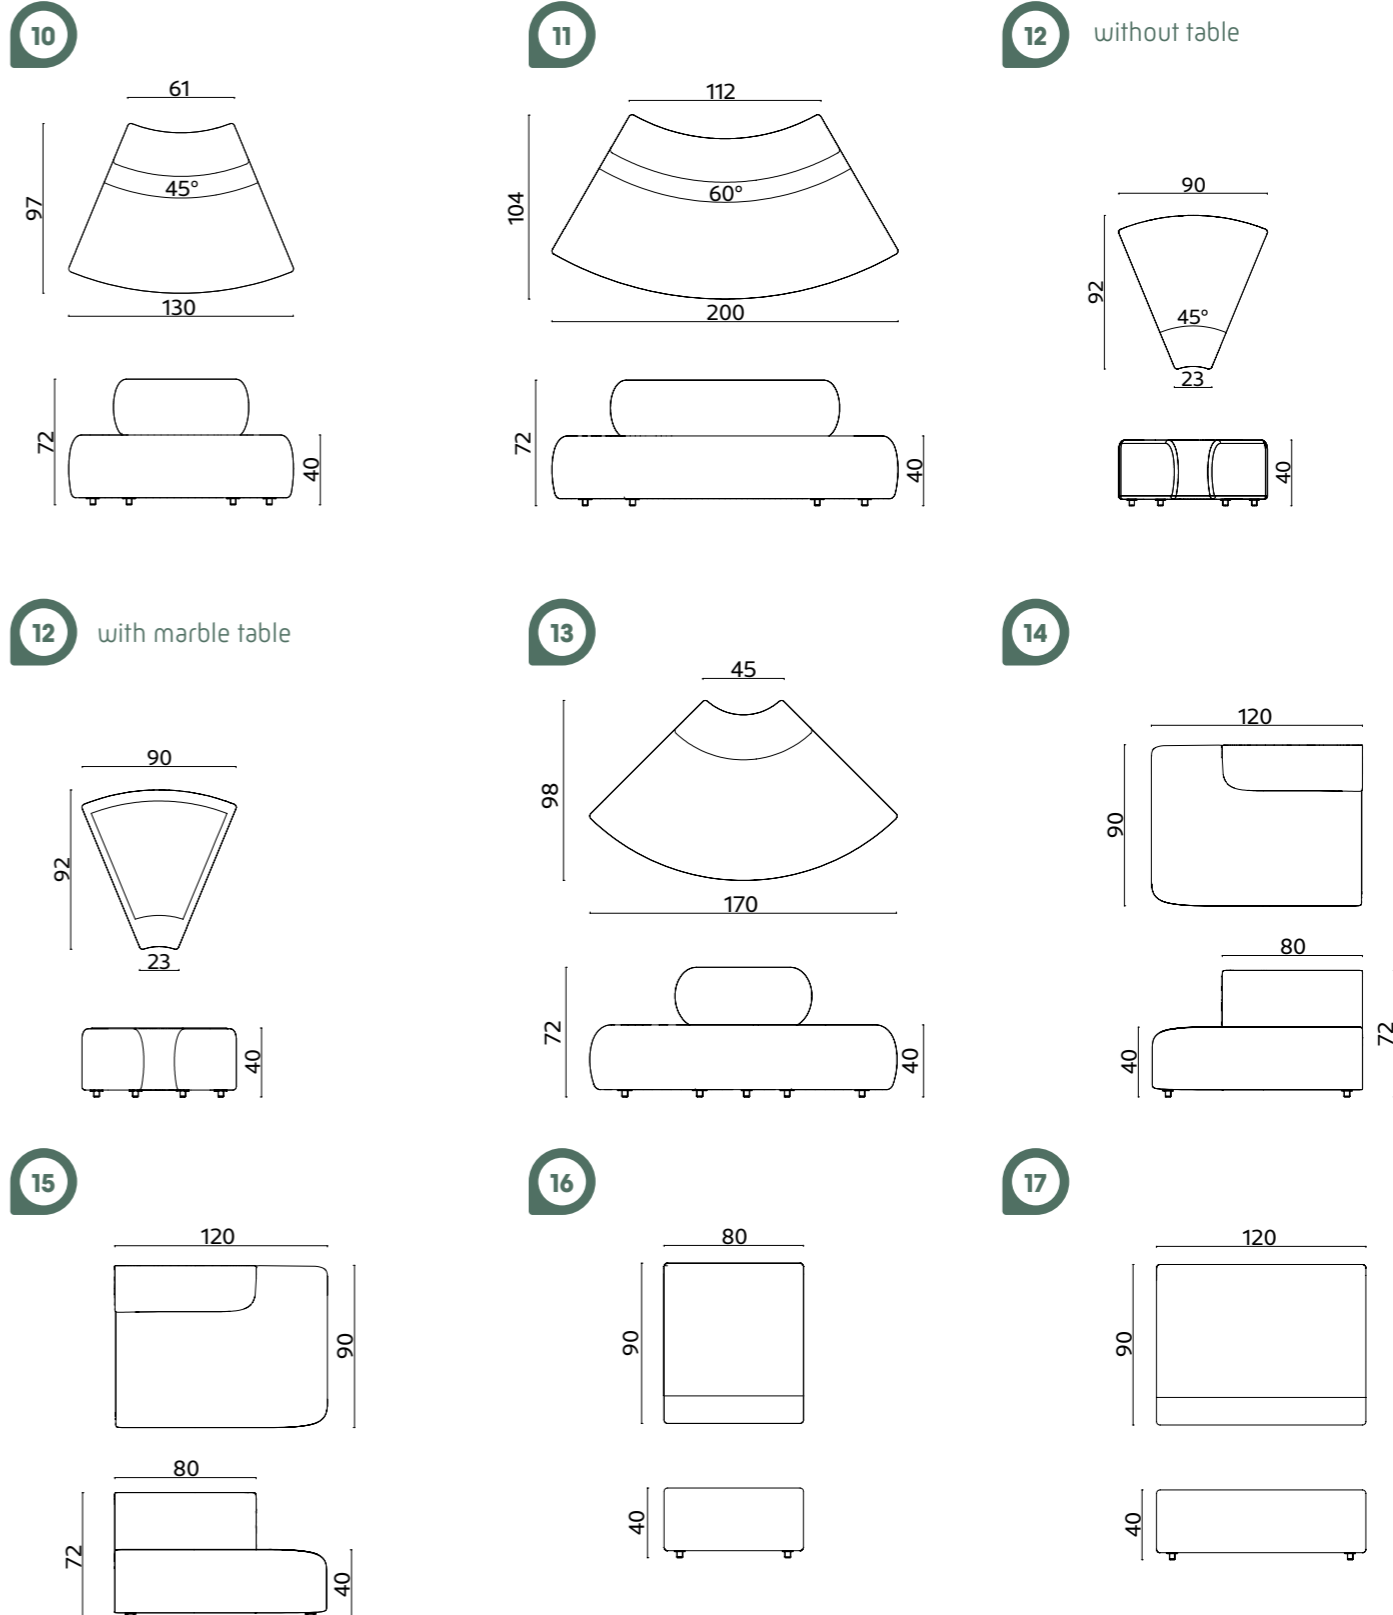

moon flat **plan 09**

dimensions

moon

modules

Technical info:

Base: Laser cut part
Back: Solid Beechwood + HR Foam
Seat: HR Foam + Elastic Webbing + Solid Beechwood
Upholstery: Fabric + Leather Fixed Cover

# dimensions