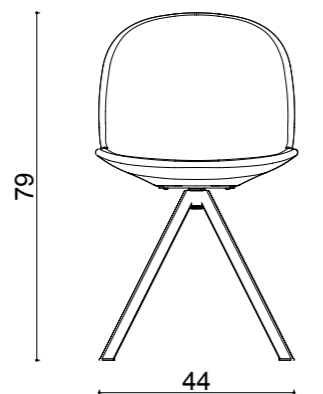

dimensions

rio

Technical info:

Back: Metal Structure + Polyurethane
Seat: Metal Structure + Polyurethane
Upholstery: Fabric + Leather Fixed Cover

Base: 20 x 29,76 x 1.5 mm Oval Tube + Laser cut part

Base: 20 x 29,76 x 1.5 mm Oval Tube + Laser cut part

Base: Ø16 mm Metal Tube + Ø8 mm decorative wire + Laser cut part

Base: Ø16 mm Metal Tube + Ø8 mm decorative wire + Laser cut part