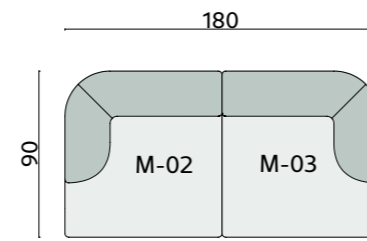

## Technical info:

**Base:** Laser cut part

**Back:** Solid Beechwood + HR Foam

**Seat:** HR Foam + Elastic Webbing + Solid Beechwood

**Upholstery:** Fabric + Leather Fixed Cover

dimensions

moon

plans