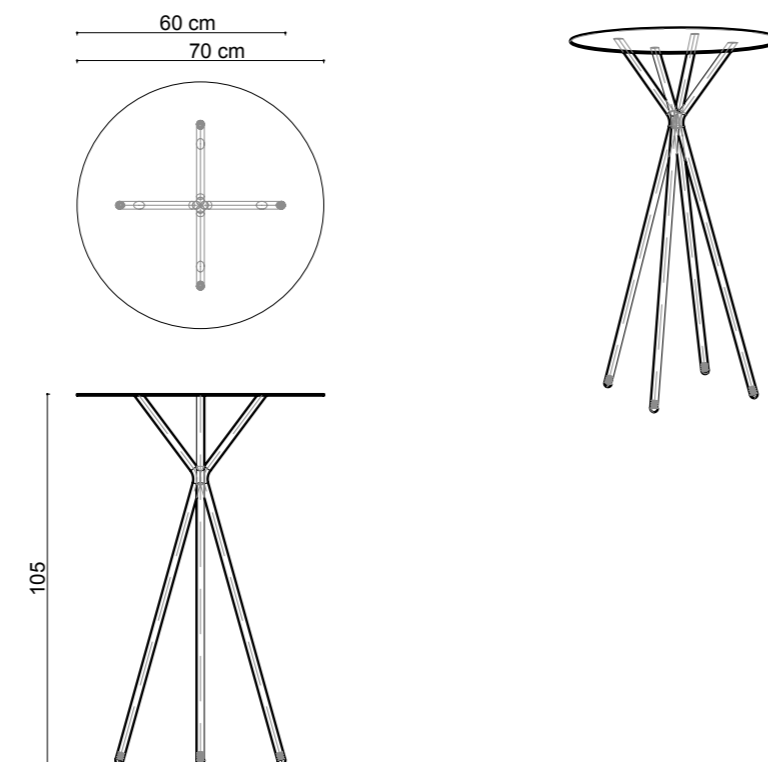

# dimensions

### Technical info:

**Base:** Laser cut part +  $\varnothing 22 \times 1,5$  mm Metal Tube + Plastic glide is used under the leg.

### lily table