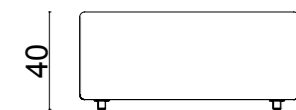

dimensions
moon flat
modules

Technical info:

Base: Laser cut part
Back: Solid Beechwood + HR Foam
Seat: HR Foam + Elastic Webbing + Solid Beechwood
Upholstery: Fabric + Leather Fixed Cover

01

02

03

01

+

02

+

03