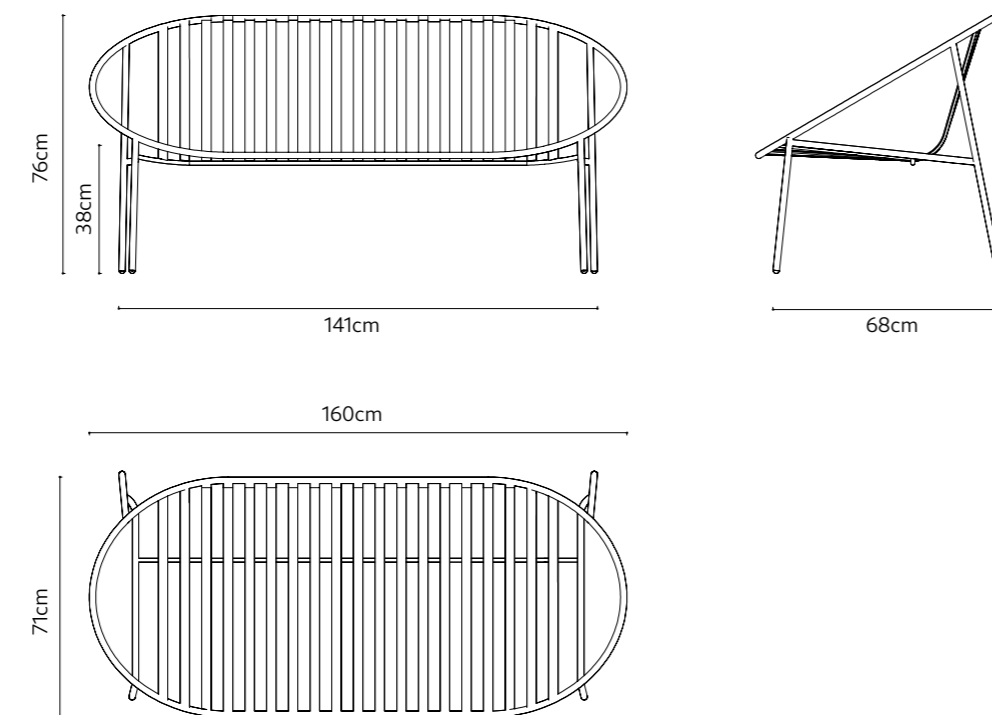

dimensions

rosa

Technical info:

Base: Ø16 mm Metal Tube + Ø6 mm decorative wire

Back: Laser cut part

Seat: Laser cut part

Upholstery: Fabric Seat Pad (optional)

rosa bench