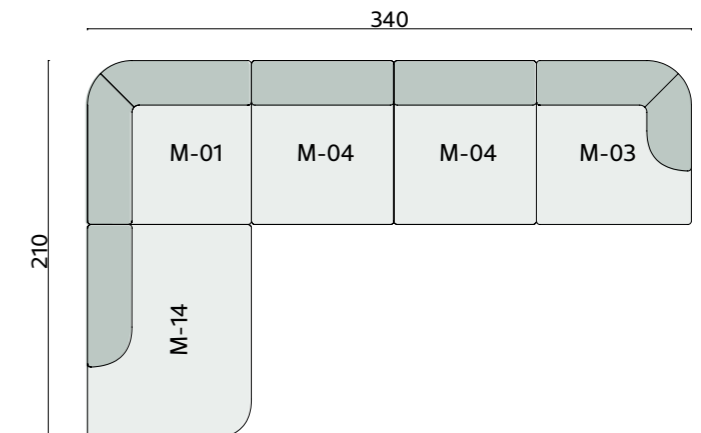

## Technical info:

**Base:** Laser cut part

**Back:** Solid Beechwood + HR Foam

**Seat:** HR Foam + Elastic Webbing + Solid Beechwood

**Upholstery:** Fabric + Leather Fixed Cover

dimensions

moon

plans