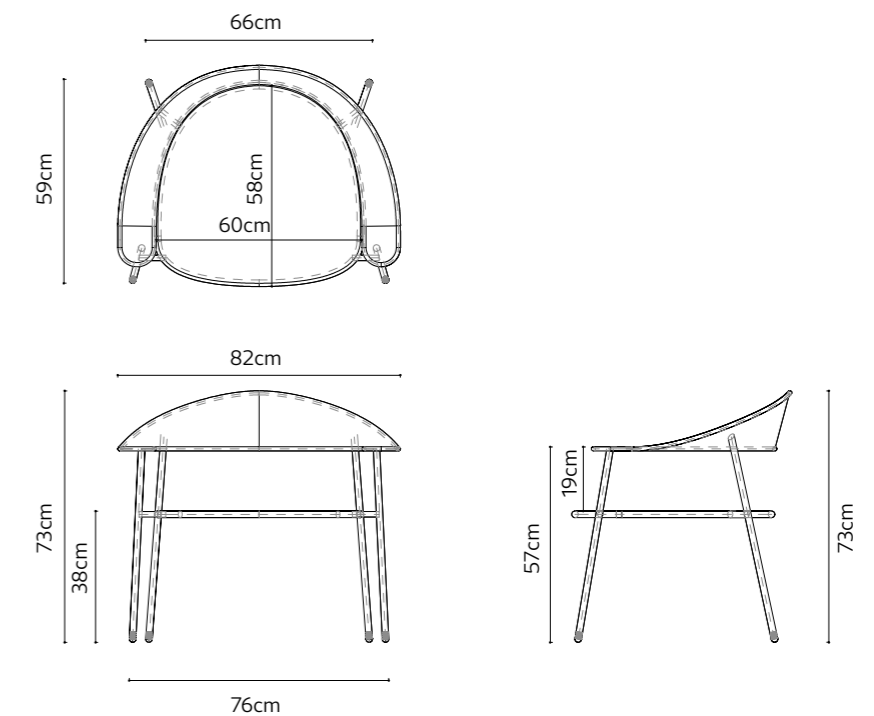

# dimensions olea

## Technical info:

**Base:** Ø17 mm Metal Tube + Ø16 mm Metal Tube

**Back:** Metal Mesh + 10 mm wire

**Seat:** Metal Mesh + Ø12 mm wire

**Upholstery:** Fabric Seat Pad (optional)

### olea lounge

dimensions

arte

Technical info:

**Base:** Ø16 mm Metal Tube + laser cut part

**Back:** Metal Structure + Polyurethane

**Seat:** HR Foam + Elastic Webbing + MDF

**Upholstery:** Fabric + Leather Fixed Cover

# dimensions