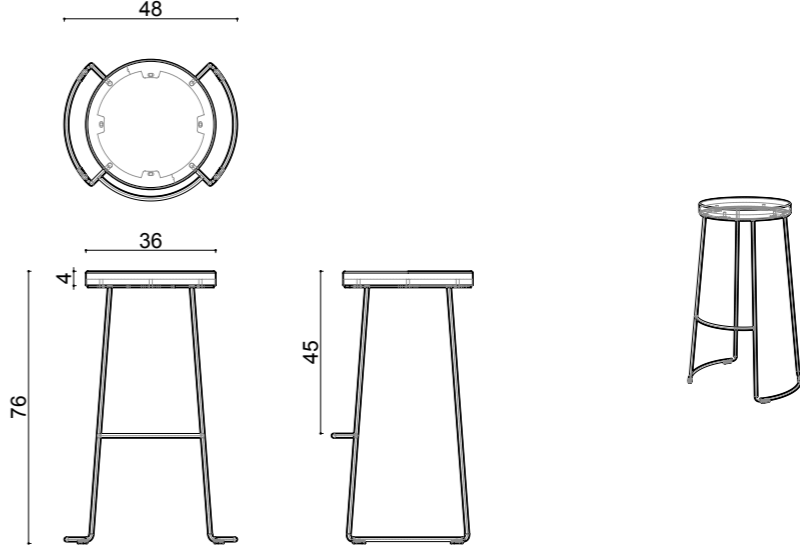

dimensions

nory

Technical info:

Base: Ø16 mm Metal Tube + laser cut part
Back: Metal Structure + Polyurethane
Seat: HR Foam + Elastic Webbing + MDF
Upholstery: Fabric + Leather Fixed Cover

nory bar