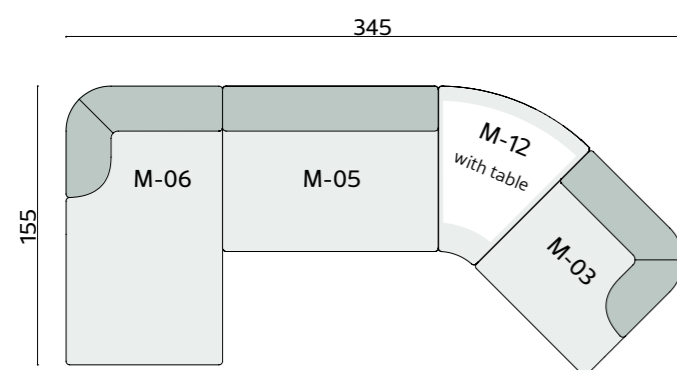

## Technical info:

**Base:** Laser cut part

**Back:** Solid Beechwood + HR Foam

**Seat:** HR Foam + Elastic Webbing + Solid Beechwood

**Upholstery:** Fabric + Leather Fixed Cover

dimensions

moon

plans