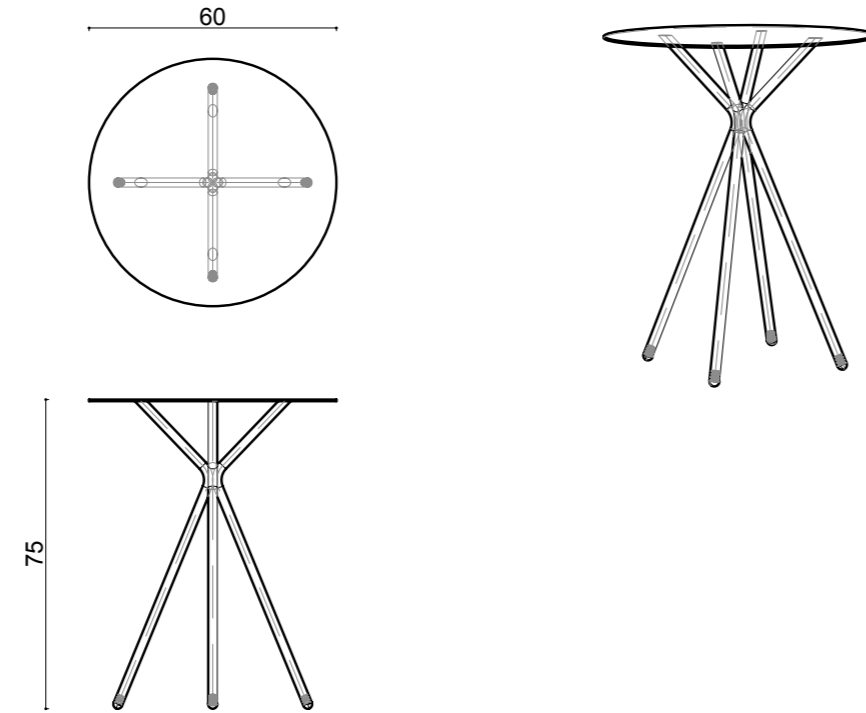

dimensions

lily

Technical info:

Base: Laser cut part + $\varnothing 22 \times 1,5$ mm Metal Tube + Plastic glide is used under the leg.

lily table