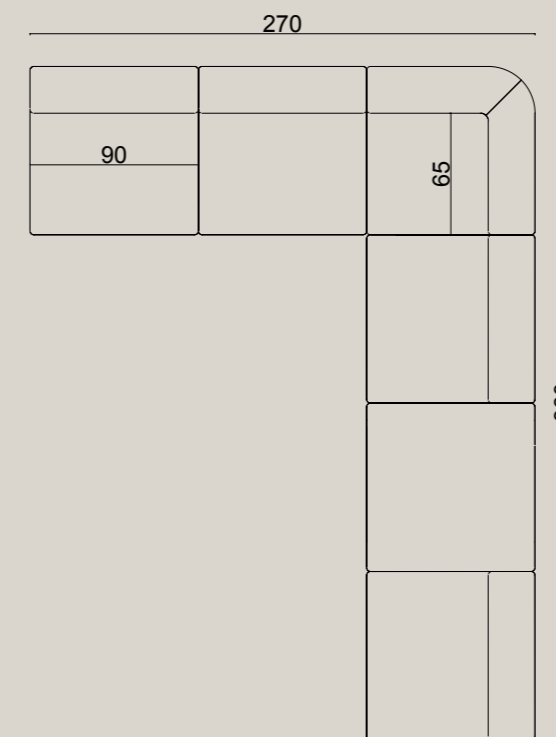

moon flat **plan 09**

dimensions

moon

modules

Technical info:

Base: Laser cut part
Back: Solid Beechwood + HR Foam
Seat: HR Foam + Elastic Webbing + Solid Beechwood
Upholstery: Fabric + Leather Fixed Cover