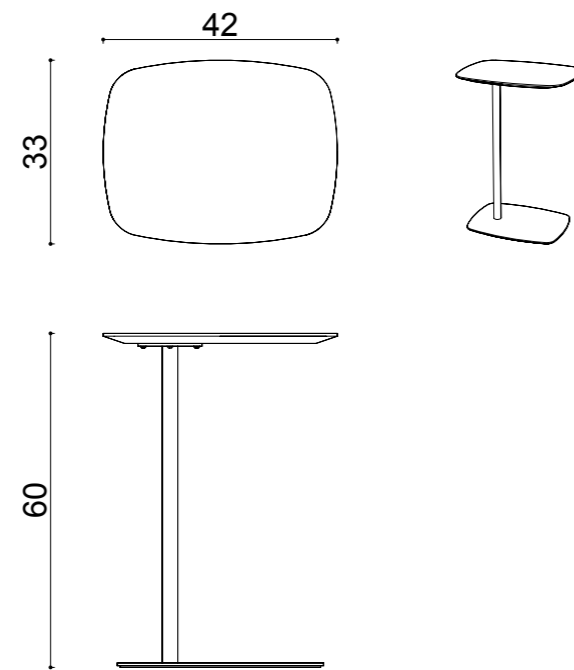

dimensions still

Technical info:

Laser cut part + $\varnothing 22 \times 1,5$ mm Metal Tube +
Plastic glide is used under the leg.

still
33x42xh60cm