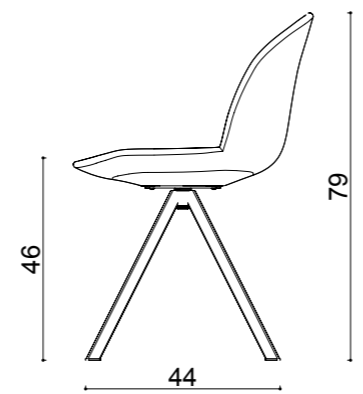

dimensions

rio

Technical info:

Back: Metal Structure + Polyurethane
Seat: Metal Structure + Polyurethane
Upholstery: Fabric + Leather Fixed Cover

Base: 20 x 29,76 x 1.5 mm Oval Tube + Laser cut part

Base: 20 x 29,76 x 1.5 mm Oval Tube + Laser cut part

Base: Ø16 mm Metal Tube + Ø8 mm decorative wire + Laser cut part

Base: Ø16 mm Metal Tube + Ø8 mm decorative wire + Laser cut part