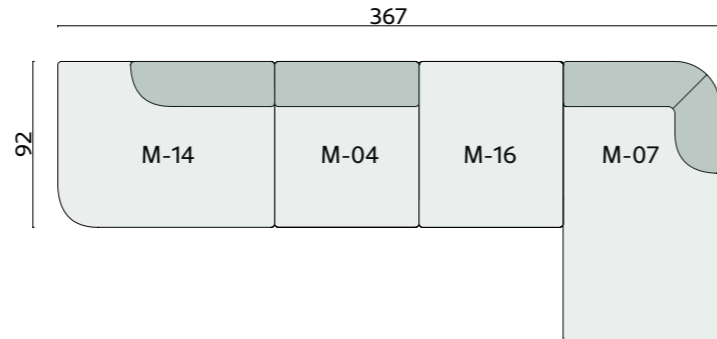

dimensions

moon

plans

Technical info:

Base: Laser cut part
Back: Solid Beechwood + HR Foam
Seat: HR Foam + Elastic Webbing + Solid Beechwood
Upholstery: Fabric + Leather Fixed Cover