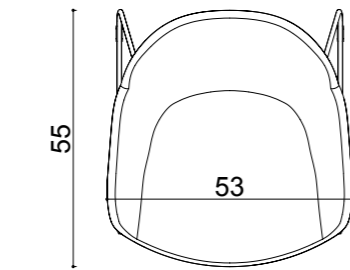

dimensions

rio

Technical info:

Back: Metal Structure + Polyurethane
Seat: Metal Structure + Polyurethane
Upholstery: Fabric + Leather Fixed Cover

rio wire leg

Base: Ø12 mm decorative wire + Laser cut part