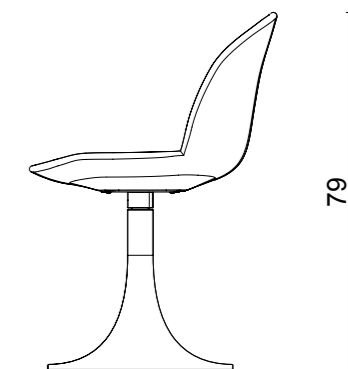

rio armless wire leg

**Base:** Ø12 mm decorative wire + Laser cut part

rio conical leg

**Base:** Ø12 mm decorative wire + Laser cut part + Conic pedestal base

rio armless conical leg

**Base:** Ø12 mm decorative wire + Laser cut part + Conic pedestal base

# dimensions