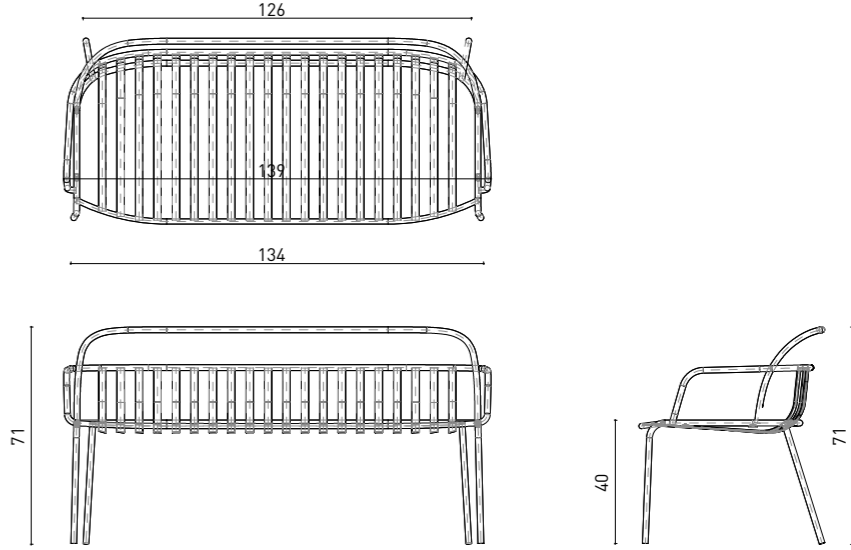

dimensions

nova

Technical info:

Base: Ø12 mm Metal Tube + Ø16 mm Metal Tube
Back: Laser cut part
Seat: Laser cut part
Upholstery: Fabric Seat Pad (optional)

nova chair armless

nova lounge

nova chair

nova bench