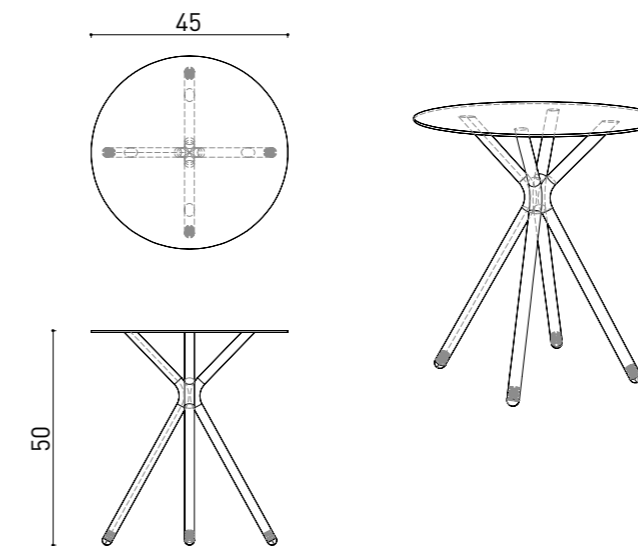

lily bar table