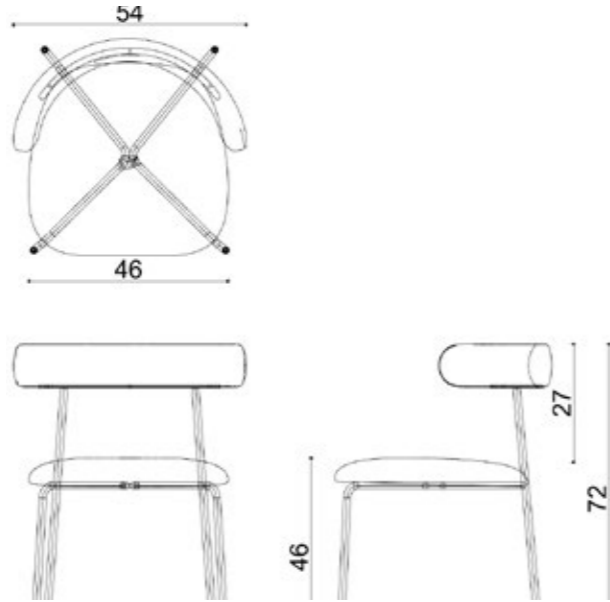

# dimensions olea

### olea lounge

dimensions

arte

Technical info:

**Base:** Ø16 mm Metal Tube + laser cut part

**Back:** Metal Structure + Polyurethane

**Seat:** HR Foam + Elastic Webbing + MDF

**Upholstery:** Fabric + Leather Fixed Cover

# dimensions