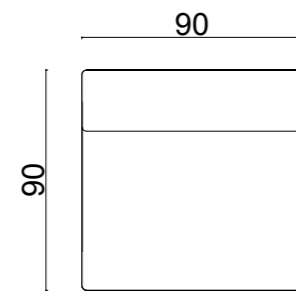

dimensions
moon flat
modules

Technical info:

Base: Laser cut part
Back: Solid Beechwood + HR Foam
Seat: HR Foam + Elastic Webbing + Solid Beechwood
Upholstery: Fabric + Leather Fixed Cover

01

02

03

01

+

02

+

03