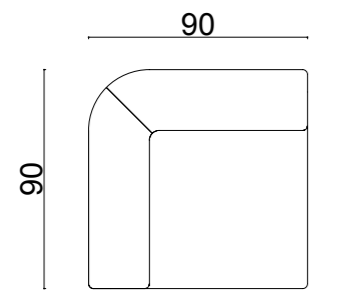

dimensions
moon flat
modules

Technical info:

Base: Laser cut part
Back: Solid Beechwood + HR Foam
Seat: HR Foam + Elastic Webbing + Solid Beechwood
Upholstery: Fabric + Leather Fixed Cover

01