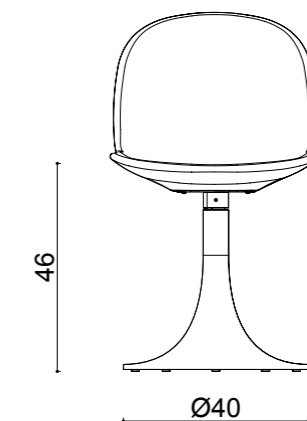

# dimensions

rio armless wire leg

**Base:** Ø12 mm decorative wire + Laser cut part

rio conical leg

**Base:** Ø12 mm decorative wire + Laser cut part + Conic pedestal base

rio armless conical leg

**Base:** Ø12 mm decorative wire + Laser cut part + Conic pedestal base