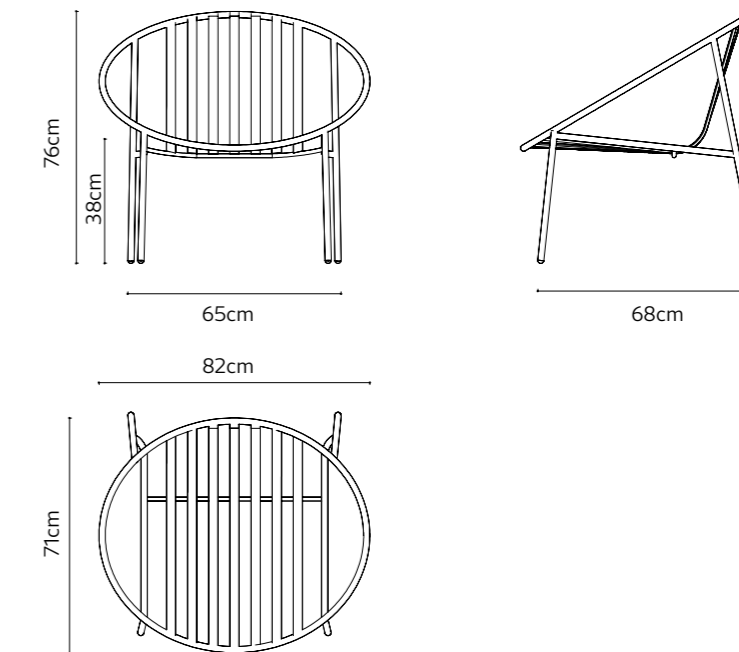

rosa lounge