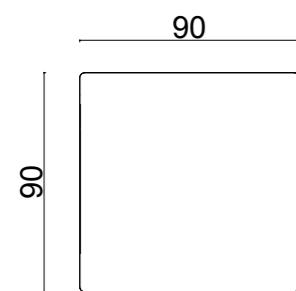

dimensions
moon flat
modules

Technical info:

Base: Laser cut part
Back: Solid Beechwood + HR Foam
Seat: HR Foam + Elastic Webbing + Solid Beechwood
Upholstery: Fabric + Leather Fixed Cover

01

02

03

01

+

02

+

03