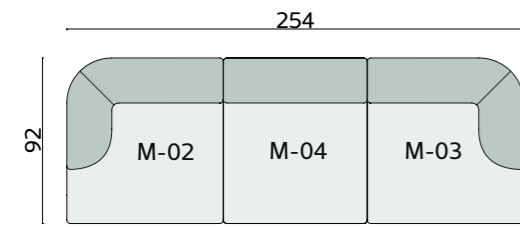

## Technical info:

**Base:** Laser cut part

**Back:** Solid Beechwood + HR Foam

**Seat:** HR Foam + Elastic Webbing + Solid Beechwood

**Upholstery:** Fabric + Leather Fixed Cover

dimensions

moon

plans