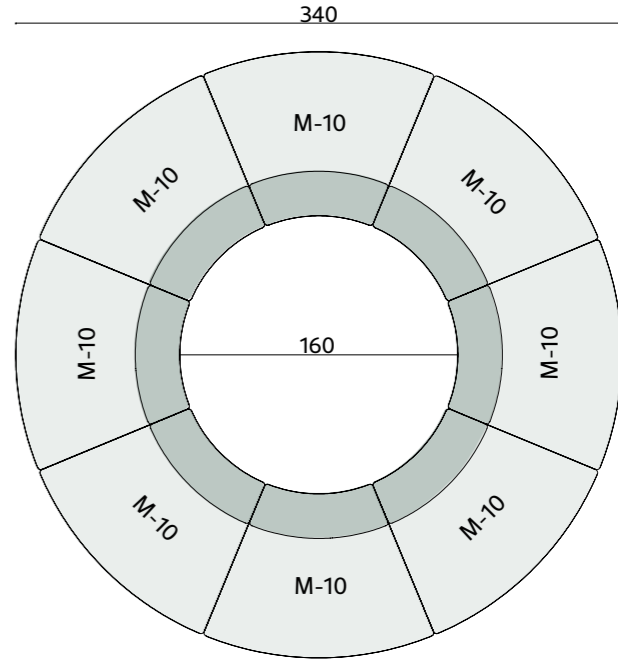

Technical info:

Base: Laser cut part  
Back: Solid Beechwood + HR Foam  
Seat: HR Foam + Elastic Webbing + Solid Beechwood  
Upholstery: Fabric + Leather Fixed Cover

dimensions

moon

plans

Technical info:

Base: Laser cut part  
Back: Solid Beechwood + HR Foam  
Seat: HR Foam + Elastic Webbing + Solid Beechwood  
Upholstery: Fabric + Leather Fixed Cover