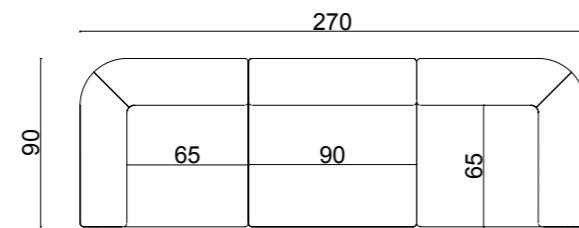

moon flat **plan 02**