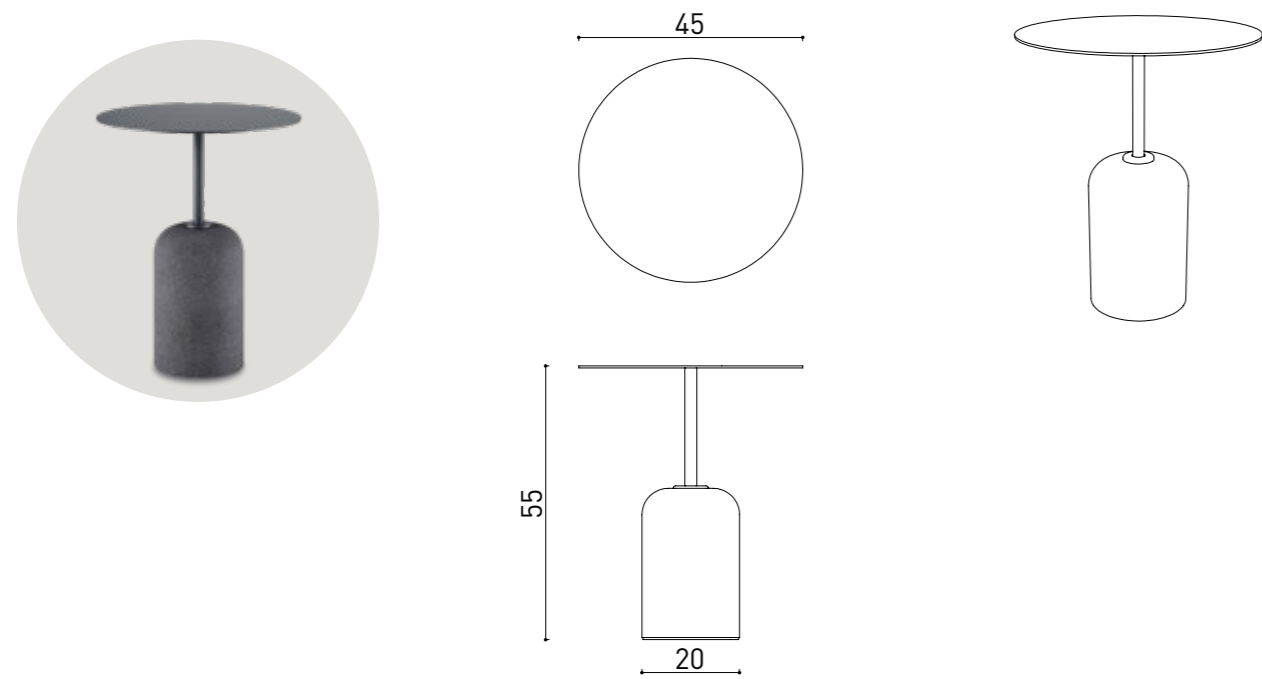

dimensions river

Technical info:

Top 4mm laser cut part + Ø22 mm Metal Tube + Half sphere base + Plastic glide is used under the leg.

river coffee table