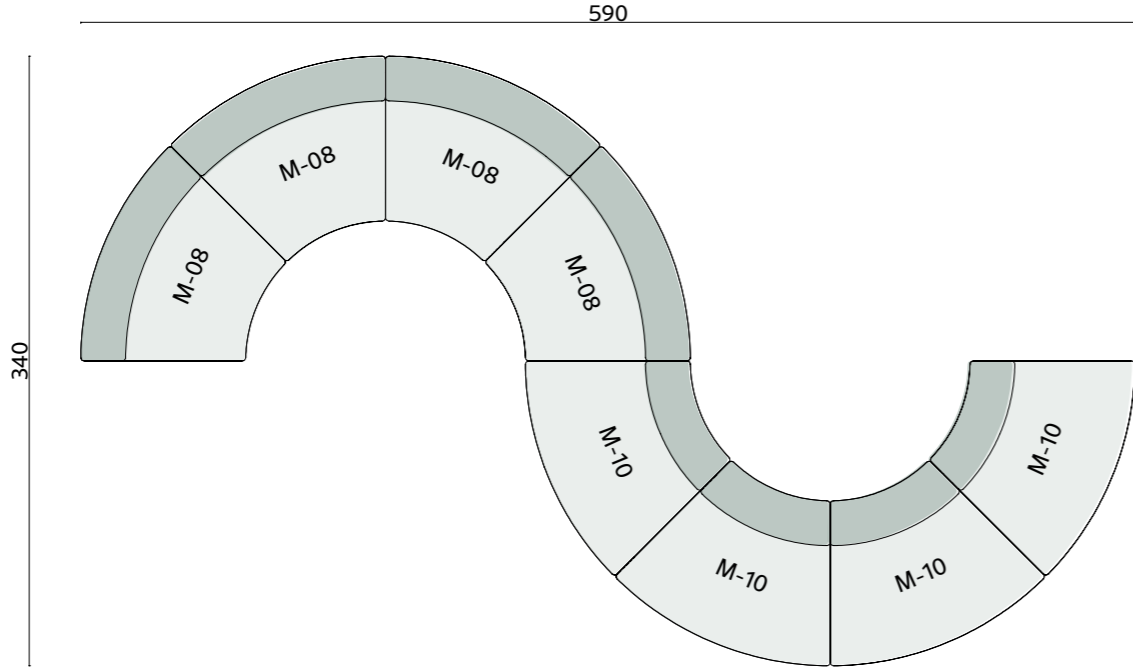

Technical info:

Base: Laser cut part  
Back: Solid Beechwood + HR Foam  
Seat: HR Foam + Elastic Webbing + Solid Beechwood  
Upholstery: Fabric + Leather Fixed Cover

dimensions

moon

plans

Technical info:

Base: Laser cut part  
Back: Solid Beechwood + HR Foam  
Seat: HR Foam + Elastic Webbing + Solid Beechwood  
Upholstery: Fabric + Leather Fixed Cover