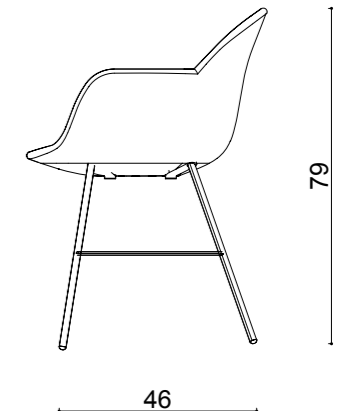

rio armless triangle leg

**Base:** 20 x 29,76 x 1.5 mm Oval Tube + Laser cut part

rio x leg

**Base:** Ø16 mm Metal Tube + Ø8 mm decorative wire + Laser cut part

rio armless x leg

**Base:** Ø16 mm Metal Tube + Ø8 mm decorative wire + Laser cut part

# dimensions