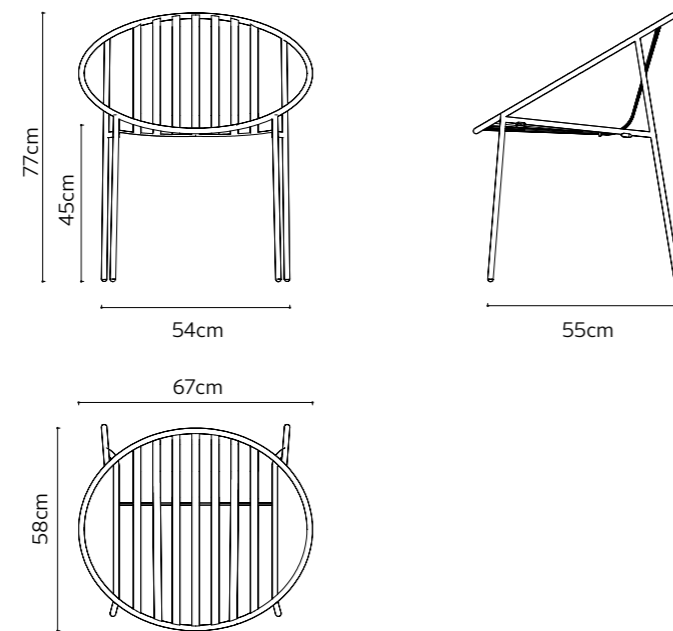

dimensions

rosa

Technical info:

Base: Ø16 mm Metal Tube + Ø6 mm decorative wire

Back: Laser cut part

Seat: Laser cut part

Upholstery: Fabric Seat Pad (optional)

rosa chair