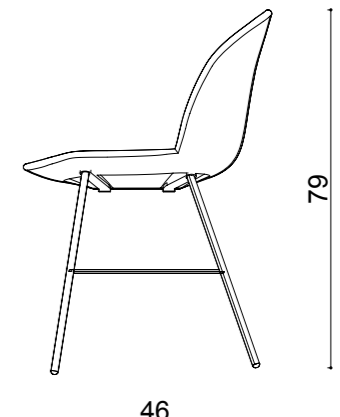

rio armless triangle leg

**Base:** 20 x 29,76 x 1.5 mm Oval Tube + Laser cut part

rio x leg

**Base:** Ø16 mm Metal Tube + Ø8 mm decorative wire + Laser cut part

rio armless x leg

**Base:** Ø16 mm Metal Tube + Ø8 mm decorative wire + Laser cut part

# dimensions