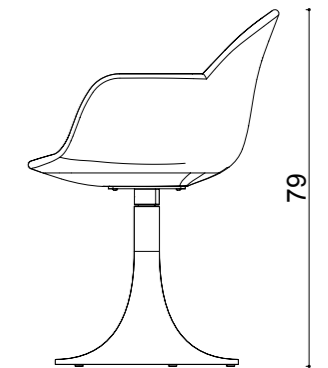

rio armless wire leg

**Base:** Ø12 mm decorative wire + Laser cut part

rio conical leg

**Base:** Ø12 mm decorative wire + Laser cut part + Conic pedestal base

rio armless conical leg

**Base:** Ø12 mm decorative wire + Laser cut part + Conic pedestal base

# dimensions