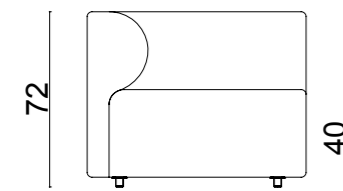

dimensions
moon flat
modules

Technical info:

Base: Laser cut part
Back: Solid Beechwood + HR Foam
Seat: HR Foam + Elastic Webbing + Solid Beechwood
Upholstery: Fabric + Leather Fixed Cover

01

02

03

01

+

02

+

03