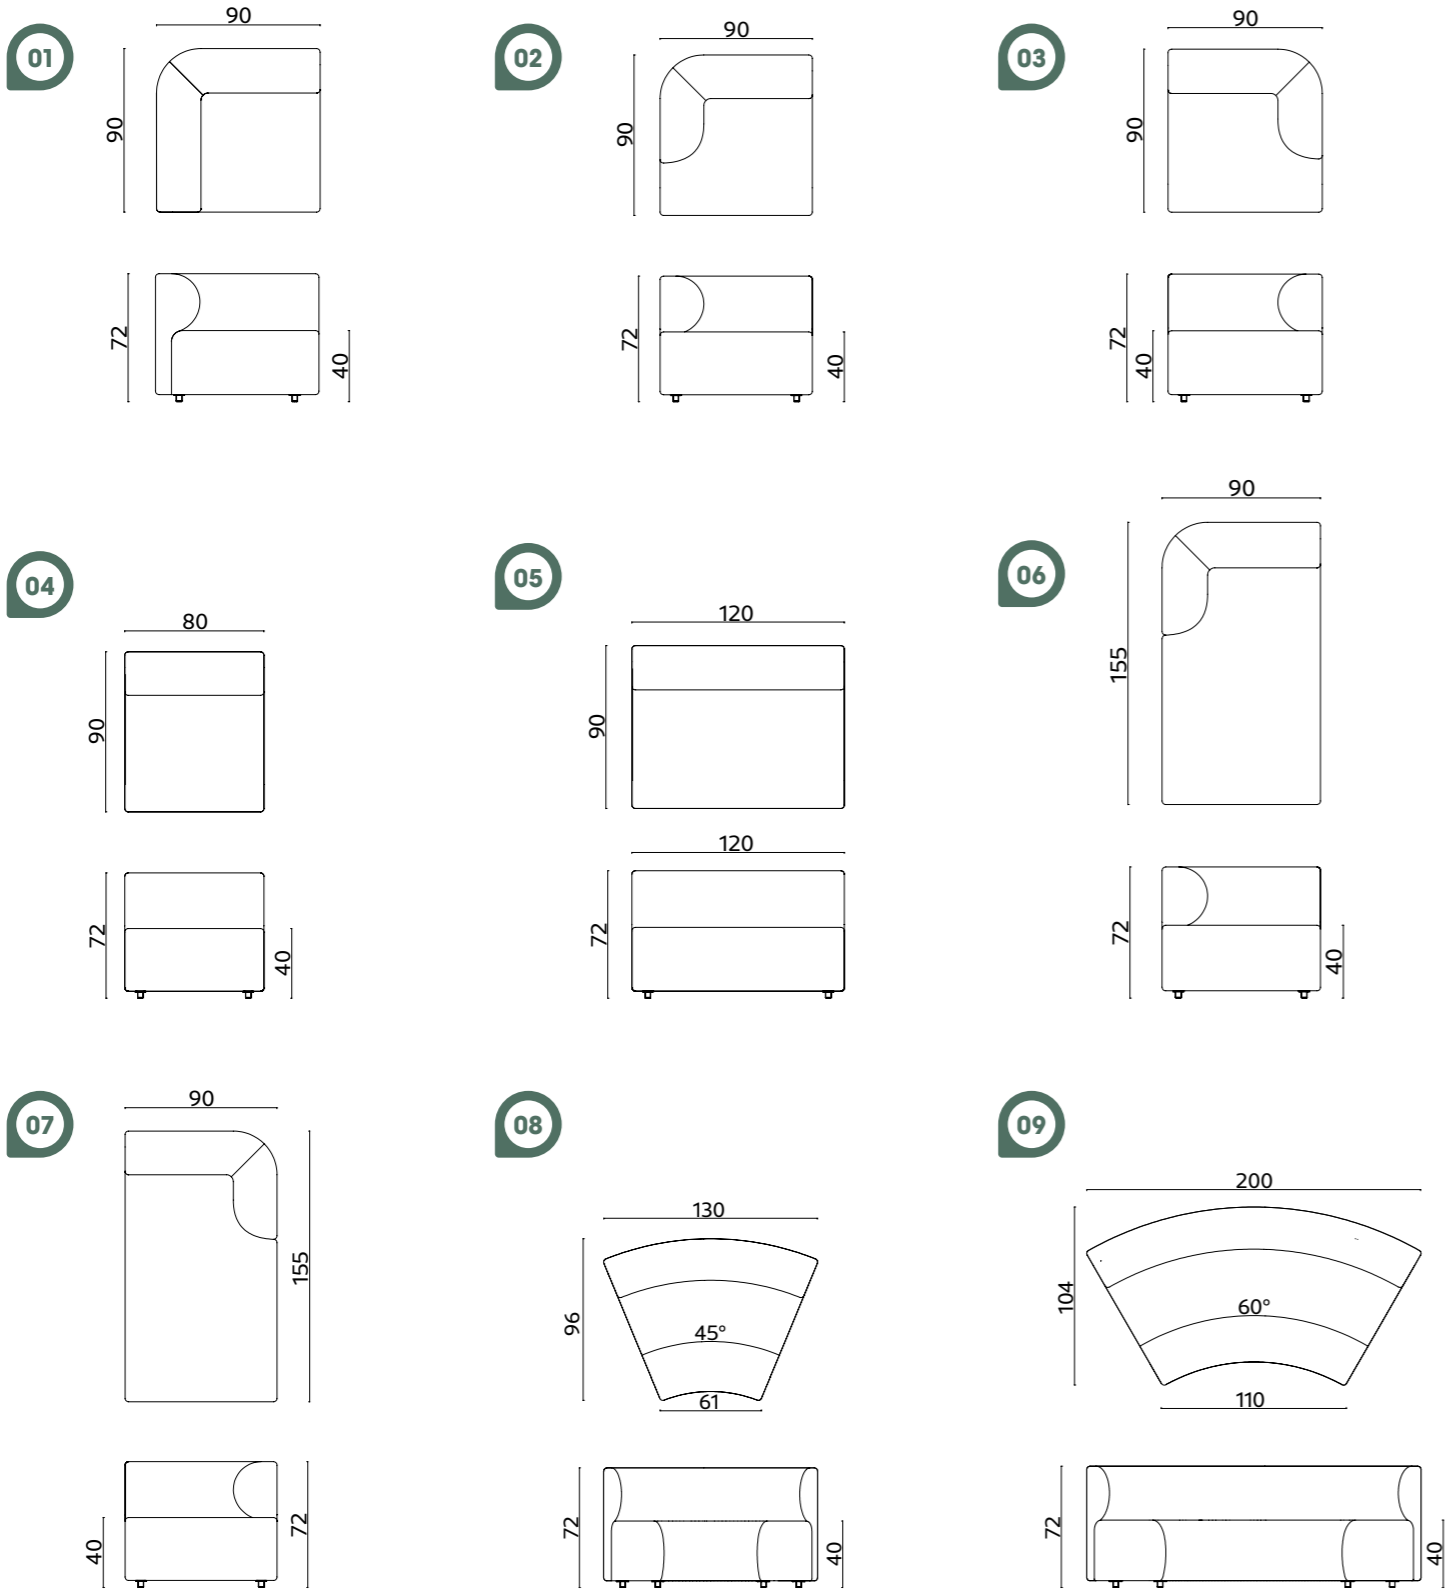

moon flat **plan 09**

dimensions

moon

modules

Technical info:

Base: Laser cut part
Back: Solid Beechwood + HR Foam
Seat: HR Foam + Elastic Webbing + Solid Beechwood
Upholstery: Fabric + Leather Fixed Cover

# dimensions