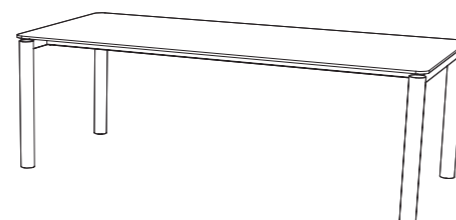

dimensions layer

Technical info:

Base: Laser cut part + 50 x 30 x 1,5 mm Metal Tube + $\varnothing$ 76 x 2 mm Metal Tube + Plastic glide is used under the leg.