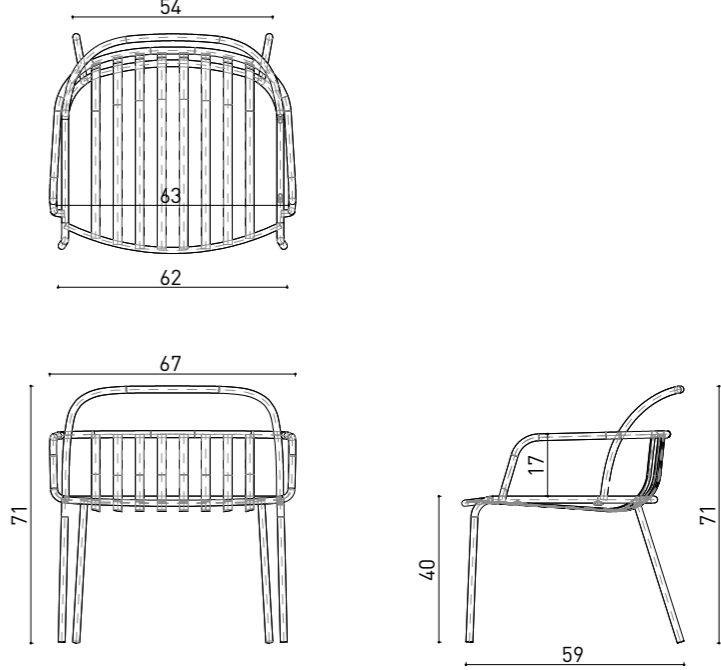

### rosa bar

dimensions

nova

Technical info:

Base: Ø12 mm Metal Tube + Ø16 mm Metal Tube  
Back: Laser cut part  
Seat: Laser cut part  
Upholstery: Fabric Seat Pad (optional)

nova chair armless

nova lounge