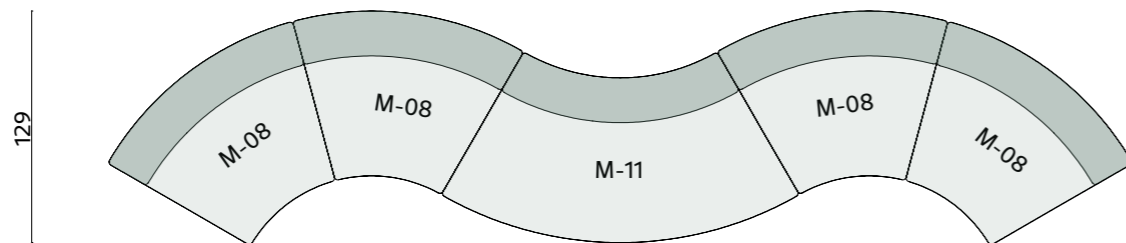

dimensions

moon

plans

Technical info:

Base: Laser cut part
Back: Solid Beechwood + HR Foam
Seat: HR Foam + Elastic Webbing + Solid Beechwood
Upholstery: Fabric + Leather Fixed Cover