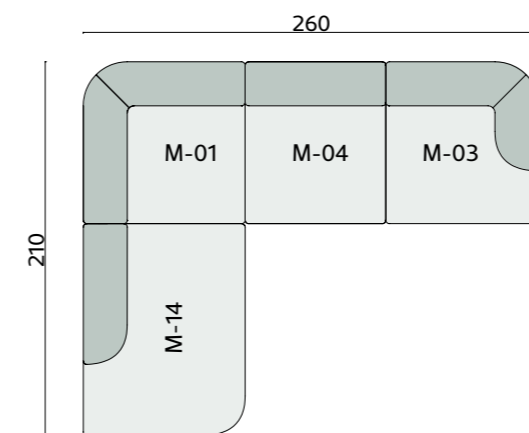

## Technical info:

**Base:** Laser cut part

**Back:** Solid Beechwood + HR Foam

**Seat:** HR Foam + Elastic Webbing + Solid Beechwood

**Upholstery:** Fabric + Leather Fixed Cover

dimensions

moon

plans