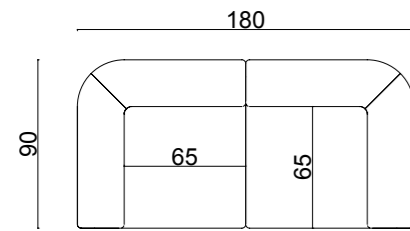

dimensions
moon flat
plans

Technical info:

Base: Laser cut part
Back: Solid Beechwood + HR Foam
Seat: HR Foam + Elastic Webbing + Solid Beechwood
Upholstery: Fabric + Leather Fixed Cover

moon flat **plan 01**