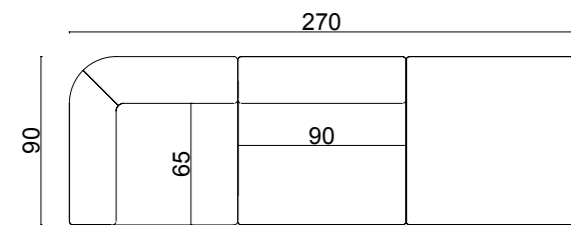

moon flat **plan 03**