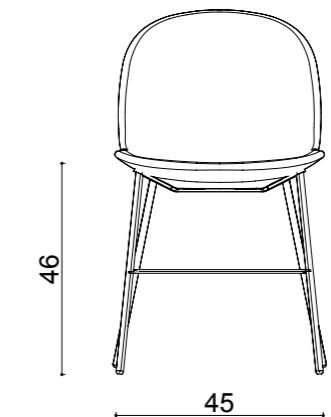

# dimensions

rio armless triangle leg

**Base:** 20 x 29,76 x 1.5 mm Oval Tube + Laser cut part

rio x leg

**Base:** Ø16 mm Metal Tube + Ø8 mm decorative wire + Laser cut part

rio armless x leg

**Base:** Ø16 mm Metal Tube + Ø8 mm decorative wire + Laser cut part