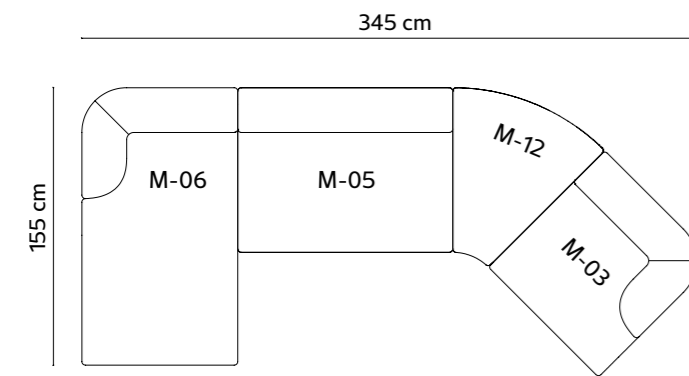

moon plan 05

see page 116 to review other plans.