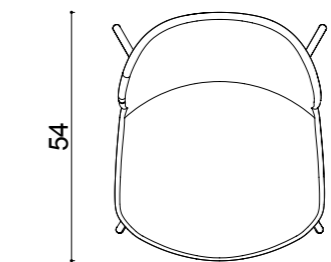

rio armless triangle leg

**Base:** 20 x 29,76 x 1.5 mm Oval Tube + Laser cut part

rio x leg

**Base:** Ø16 mm Metal Tube + Ø8 mm decorative wire + Laser cut part

rio armless x leg

**Base:** Ø16 mm Metal Tube + Ø8 mm decorative wire + Laser cut part

# dimensions