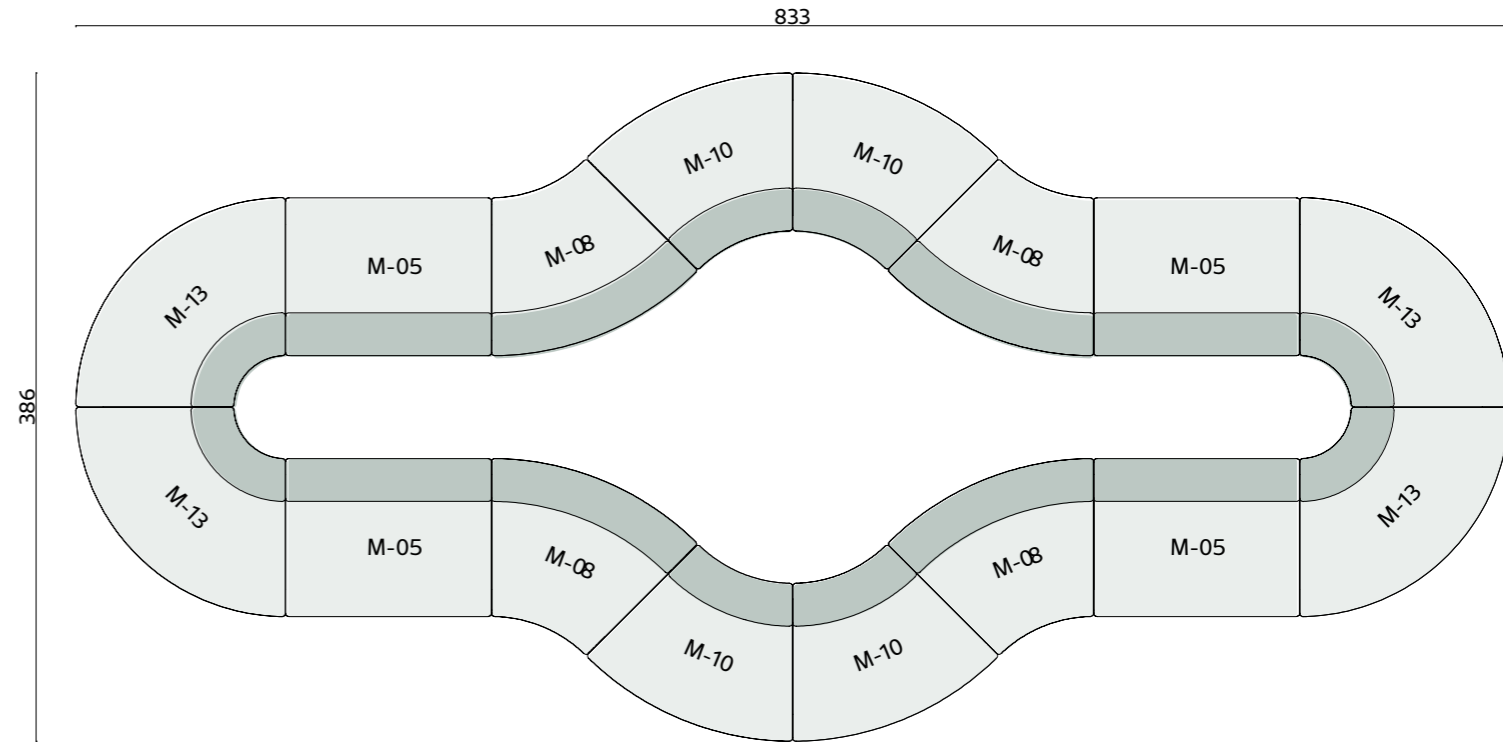

dimensions

moon

plans

Technical info:

Base: Laser cut part
Back: Solid Beechwood + HR Foam
Seat: HR Foam + Elastic Webbing + Solid Beechwood
Upholstery: Fabric + Leather Fixed Cover