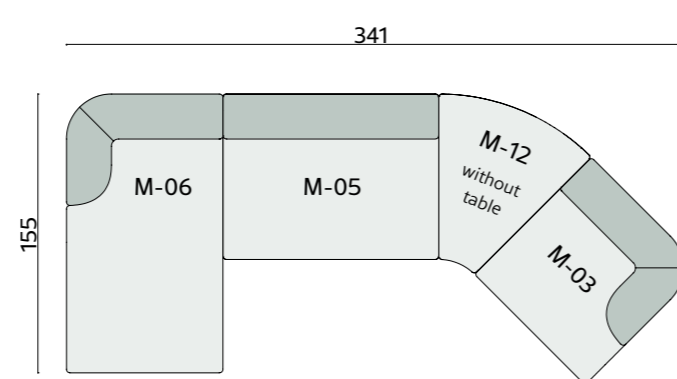

## Technical info:

**Base:** Laser cut part

**Back:** Solid Beechwood + HR Foam

**Seat:** HR Foam + Elastic Webbing + Solid Beechwood

**Upholstery:** Fabric + Leather Fixed Cover

dimensions

moon

plans