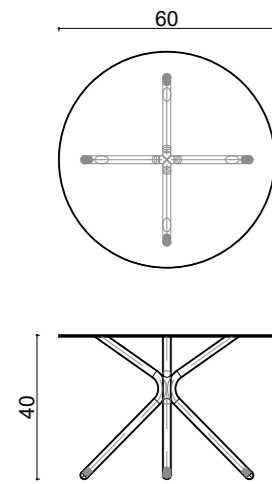

# lily

Accessible Beauty...

Ø40xh60 cm

Ø45xh50 cm

Ø45xh60 cm

# lily

Lily Low Table is a unique family of tables. It adds functionality to small spaces and takes a load off you!

With its modern design, it adapts effortlessly to living spaces of different styles. The complementary table and coffee table can be used together to create a harmonious team.

dimensions

**lily**

Technical info/

**Base:** Laser cut part + Ø22 x 1,5 mm Metal Tube + Plastic glide is used under the leg.

BASE FINISH			
✓	Electrostatic Powder Coated		
✓	Powder Coated + Cataphoresis		
TOP FINISH			
✓	Marble		
✓	Mdf Lam		18
✓	Lacquer		
✓	Veneer		
✓	Compact		12
✓	Ceramic		10
✓	Metal		4
PACKAGING INFORMATION / OVAL			
Size	Ø45xH:50	Ø45xH:60	Ø60xH:40
Box Cbm (m³)	0,14	0,16	0,19
Net Weight (kg)	6,8	6,9	11
Gross Weight (kg)	8	9,4	15
Container 40 HC(Pcs)	480	384	360