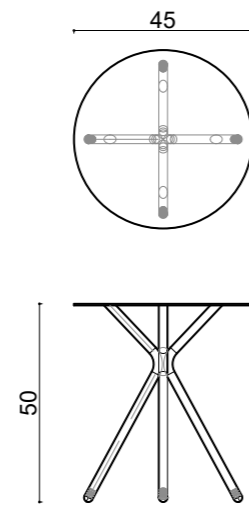

# lily

Accessible Beauty...

Ø40xh60 cm

Ø45xh50 cm

Ø45xh60 cm

# lily

Lily Low Table is a unique family of tables. It adds functionality to small spaces and takes a load off you!

With its modern design, it adapts effortlessly to living spaces of different styles. The complementary table and coffee table can be used together to create a harmonious team.

dimensions

**lily**

Technical info/

**Base:** Laser cut part + Ø22 x 1,5 mm Metal Tube + Plastic glide is used under the leg.

BASE FINISH			
✓	Electrostatic Powder Coated		
✓	Powder Coated + Cataphoresis		
TOP FINISH			
✓	Marble		
✓	Mdf Lam		18
✓	Lacquer		
✓	Veneer		
✓	Compact		12
✓	Ceramic		10
✓	Metal		4
PACKAGING INFORMATION / OVAL			
Size	Ø45xH:50	Ø45xH:60	Ø60xH:40
Box Cbm (m³)	0,14	0,16	0,19
Net Weight (kg)	6,8	6,9	11
Gross Weight (kg)	8	9,4	15
Container 40 HC(Pcs)	480	384	360