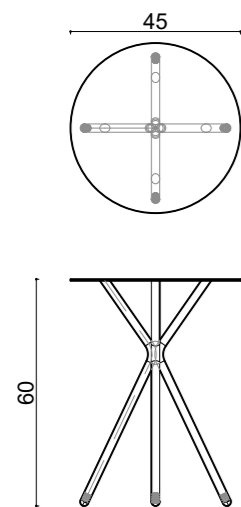

# lily

Accessible Beauty...

Ø40xh60 cm

Ø45xh50 cm

Ø45xh60 cm

# lily

Lily Low Table is a unique family of tables. It adds functionality to small spaces and takes a load off you!

With its modern design, it adapts effortlessly to living spaces of different styles. The complementary table and coffee table can be used together to create a harmonious team.

dimensions

**lily**

Technical info/

**Base:** Laser cut part + Ø22 x 1,5 mm Metal Tube + Plastic glide is used under the leg.

BASE FINISH			
✓	Electrostatic Powder Coated		
✓	Powder Coated + Cataphoresis		
TOP FINISH			
✓	Marble		
✓	Mdf Lam		18
✓	Lacquer		
✓	Veneer		
✓	Compact		12
✓	Ceramic		10
✓	Metal		4
PACKAGING INFORMATION / OVAL			
Size	Ø45xH:50	Ø45xH:60	Ø60xH:40
Box Cbm (m³)	0,14	0,16	0,19
Net Weight (kg)	6,8	6,9	11
Gross Weight (kg)	8	9,4	15
Container 40 HC(Pcs)	480	384	360