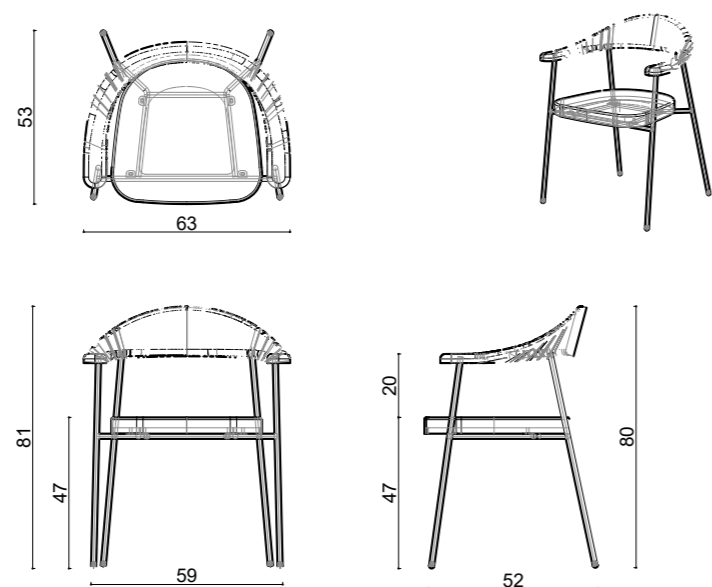

dimensions
olea

Indoor Technical info/

Base: Ø16 mm Metal Tube
Back: Metal Structure + Polyurethane
Seat: HR Foam + Elastic Webbing + MDF
Upholstery: Fabric + Leather Fixed Cover

Outdoor Technical info/

Base: Ø16 mm Metal Tube
Back: Metal Mesh + 10 mm wire
Seat: Metal Mesh + Ø16 mm wire
Upholstery: Fabric Seat Pad (optional)

Outdoor Lounge Technical info/

Base: Ø19 mm Metal Tube
Back: Metal Mesh + 12 mm wire
Seat: Metal Mesh + Ø12 mm wire
Upholstery: Fabric Seat Pad (optional)

Indoor Chair

Textile
1.30 mt

Real Leather
2.0 m²

Net Weight
7,25 KG