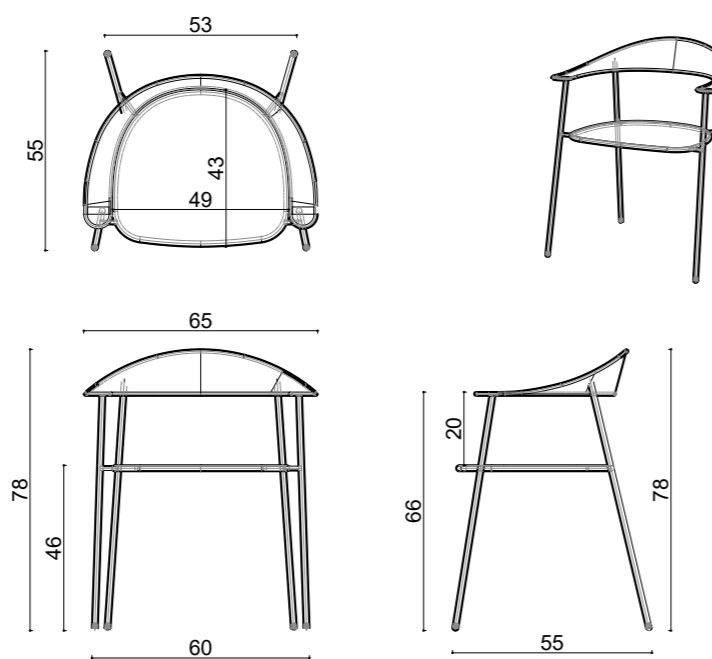

Outdoor Chair

Textile
0.55 mt

Net Weight
5,00 KG

Gross Weight
7,20 KG

Stacking

90x80x82 cm
m³ 0.59

40HC (Pcs):
360Pcs.

Assembled
Package