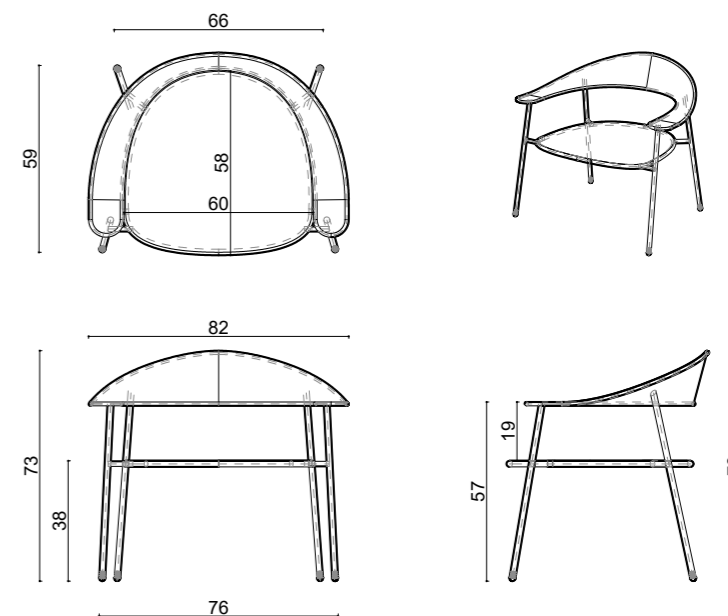

dimensions
olea

Indoor Technical info/

Base: Ø16 mm Metal Tube
Back: Metal Structure + Polyurethane
Seat: HR Foam + Elastic Webbing + MDF
Upholstery: Fabric + Leather Fixed Cover

Outdoor Technical info/

Base: Ø16 mm Metal Tube
Back: Metal Mesh + 10 mm wire
Seat: Metal Mesh + Ø16 mm wire
Upholstery: Fabric Seat Pad (optional)

Outdoor Lounge Technical info/

Base: Ø19 mm Metal Tube
Back: Metal Mesh + 12 mm wire
Seat: Metal Mesh + Ø12 mm wire
Upholstery: Fabric Seat Pad (optional)

Indoor Chair

Textile
1.30 mt

Real Leather
2.0 m²

Net Weight
7,25 KG