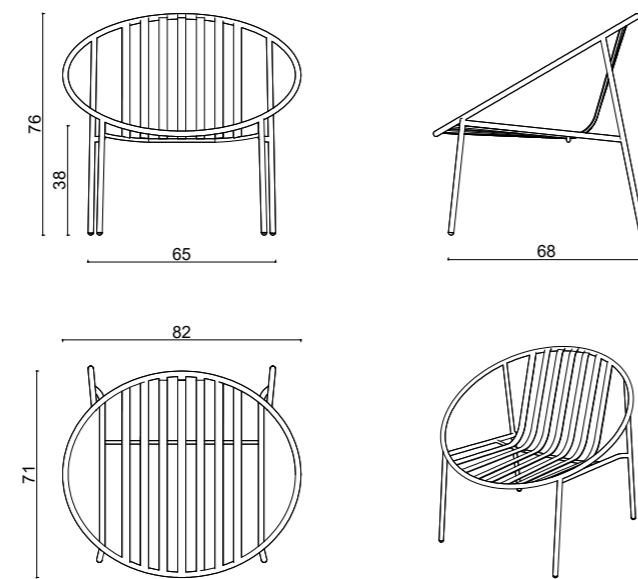

rosa

lounge

ROSA LOUNGE

rosa

bench

dimensions
rosa

Technical info

Base: Ø16 mm Metal Tube + Ø6 mm decorative wire
Back: Laser cut part
Seat: Laser cut part
Upholstery: Fabric Seat Pad (optional)

Rosa Bench

Textile
0.70 mt

Net Weight
16,00 KG

Gross Weight
23,00 KG

Stacking

165x76x80 cm
m³ 1.00

40HC (Pcs):
63Pcs.

Assembled
Package

Rosa Lounge

Textile
0.60 mt

Net Weight
8,70 KG

Gross Weight
10,20 KG

Stacking

90x80x82 cm
m³ 0.59

40HC (Pcs):
180Pcs.

Assembled
Package