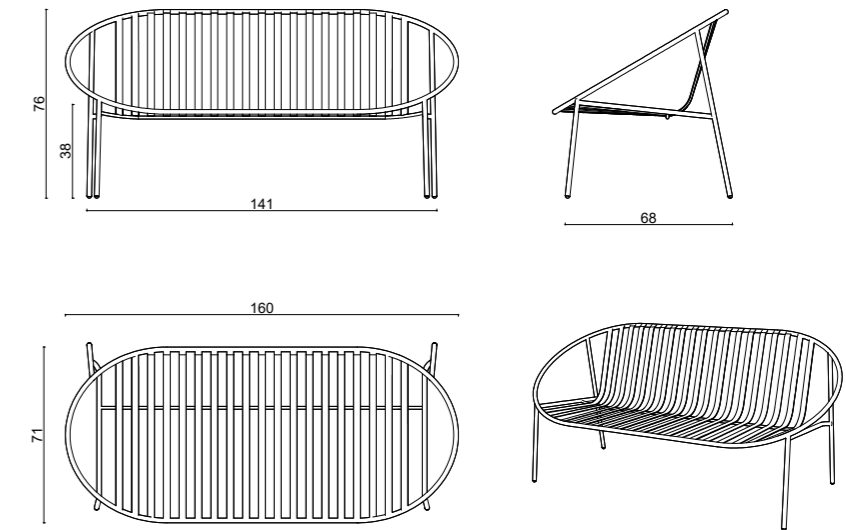

rosa

chair

Rosa Chair's stackable design offers a practical storage solution, making it ideal for space-saving.

It protects surfaces, ensures easy transportation, and maintains its pristine look over time.

rosa

lounge

ROSA LOUNGE

rosa

bench

dimensions
rosa

Technical info

Base: Ø16 mm Metal Tube + Ø6 mm decorative wire
Back: Laser cut part
Seat: Laser cut part
Upholstery: Fabric Seat Pad (optional)

Rosa Chair

Textile
0.50 mt

Net Weight
5,50 KG

Gross Weight
6,50 KG

Stacking

90x80x82 cm
m³ 0.59

40HC (Pcs):
270Pcs.

Assembled
Package

Rosa Bench

Textile
0.70 mt

Net Weight
16,00 KG

Gross Weight
23,00 KG

Stacking

165x76x80 cm
m³ 1.00

40HC (Pcs):
63Pcs.

Assembled
Package