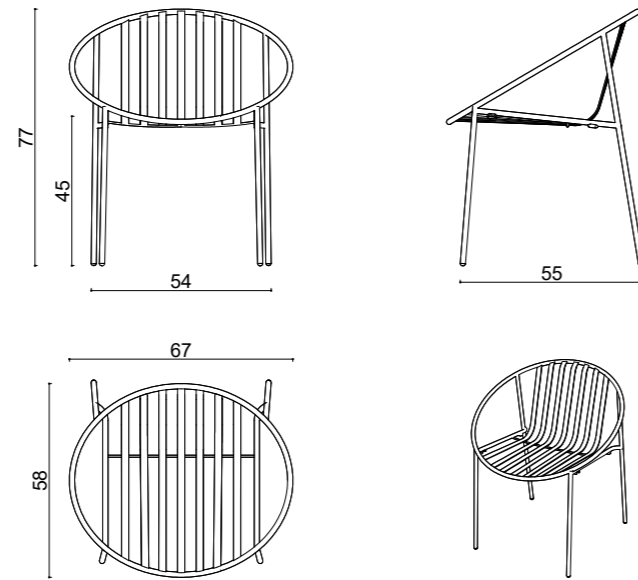

rosa

chair

Rosa Chair's stackable design offers a practical storage solution, making it ideal for space-saving.

It protects surfaces, ensures easy transportation, and maintains its pristine look over time.

rosa

lounge

ROSA LOUNGE

rosa

bench

dimensions
rosa

Technical info

Base: Ø16 mm Metal Tube + Ø6 mm decorative wire
Back: Laser cut part
Seat: Laser cut part
Upholstery: Fabric Seat Pad (optional)

Rosa Chair

Textile
0.50 mt

Net Weight
5,50 KG

Gross Weight
6,50 KG

Stacking

90x80x82 cm
m³ 0.59

40HC (Pcs):
270Pcs.

Assembled
Package