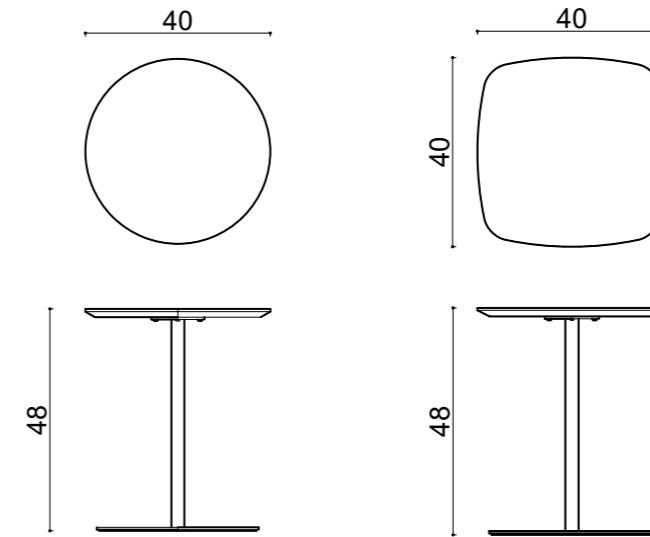

# dimensions still

Technical info/

**Base:** Ø28 mm Metal Tube Leg + Laser cut part + Eva is used under the leg.

BASE FINISH			
✓	Electrostatic Powder Coated		
✓	Powder Coated + Cataphoresis		
TOP FINISH			
✓	Marble		
✓	Veener		18
✓	Digital Pirinting Lacquer		
✓	Lacquer		
✓	Ceramic		10
✓	Compact		12
PACKAGING INFORMATION / H60 CM			
Size	32x45		
Box Cbm (m³)	0,16		
Net Weight (kg)	6,5		
Gross Weight (kg)	7,7		
Container 40 HC(Pcs)	384		

BASE FINISH			
✓	Electrostatic Powder Coated		
✓	Powder Coated + Cataphoresis		
TOP FINISH			
✓	Marble		
✓	Veener		18
✓	Digital Pirinting Lacquer		
✓	Lacquer		
✓	Ceramic		10
✓	Compact		12
PACKAGING INFORMATION / H48 CM			
Size	Ø40	40x40	
Box Cbm (m³)	0,14	0,14	
Net Weight (kg)	6,5	7,3	
Gross Weight (kg)	8,2	9,2	
Container 40 HC(Pcs)	480	480	