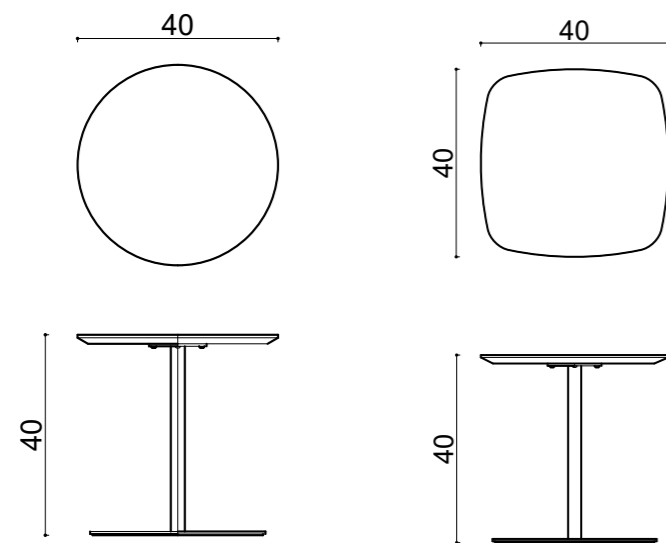

# dimensions still

Technical info/

**Base:** Ø28 mm Metal Tube Leg + Laser cut part + Eva is used under the leg.

BASE FINISH			
✓	Electrostatic Powder Coated		
✓	Powder Coated + Cataphoresis		
TOP FINISH			
✓	Marble		
✓	Veener		18
✓	Digital Pirinting Lacquer		
✓	Lacquer		
✓	Ceramic		10
✓	Compact		12
PACKAGING INFORMATION / H60 CM			
Size	32x45		
Box Cbm (m³)	0,16		
Net Weight (kg)	6,5		
Gross Weight (kg)	7,7		
Container 40 HC(Pcs)	384		

BASE FINISH			
✓	Electrostatic Powder Coated		
✓	Powder Coated + Cataphoresis		
TOP FINISH			
✓	Marble		
✓	Veener		18
✓	Digital Pirinting Lacquer		
✓	Lacquer		
✓	Ceramic		10
✓	Compact		12
PACKAGING INFORMATION / H48 CM			
Size	Ø40	40x40	
Box Cbm (m³)	0,14	0,14	
Net Weight (kg)	6,5	7,3	
Gross Weight (kg)	8,2	9,2	
Container 40 HC(Pcs)	480	480	