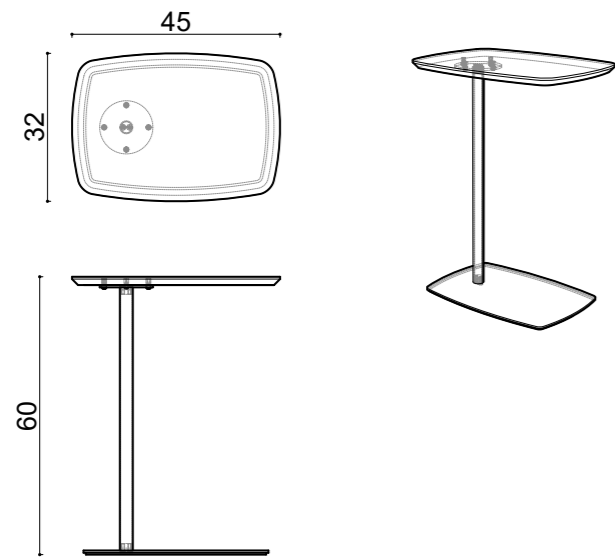

# still

Still side table enhances places with its style and elegance.

Still is a collection of versatile tables with fix height central base. Tables have been designed for a flexible and transversal use in a diversity of space conditions.

# dimensions still

Technical info/

**Base:** Ø28 mm Metal Tube Leg + Laser cut part + Eva is used under the leg.

BASE FINISH			
✓	Electrostatic Powder Coated		
✓	Powder Coated + Cataphoresis		
TOP FINISH			
✓	Marble		
✓	Veener		18
✓	Digital Pirinting Lacquer		
✓	Lacquer		
✓	Ceramic		10
✓	Compact		12
PACKAGING INFORMATION / H60 CM			
Size	32x45		
Box Cbm (m³)	0,16		
Net Weight (kg)	6,5		
Gross Weight (kg)	7,7		
Container 40 HC(Pcs)	384		