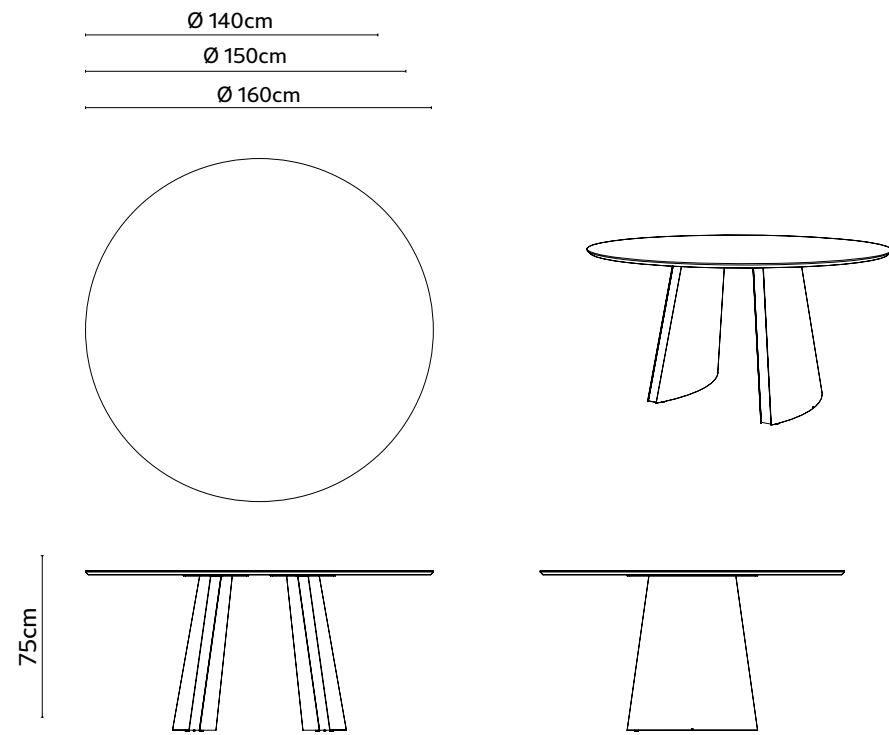

dimensions allure

Indoor Technical info/

Base: Laser cut part + Plastic glide is used under the leg.

| BASE FINISH | | | | |
|-----------------------|-----------------------------|------|------|--|
| ✓ | Electrostatic Powder Coated | | | |
| ✓ | Brushed Finish | | | |
| ✓ | Leather Covering | | | |
| TOP FINISH | | | | |
| ✓ | Marble | | 18 | |
| ✓ | Veener | | | |
| ✓ | Digital Pirinting Lacquer | | 10 | |
| ✓ | Lacquer | | | |
| ✓ | Ceramic | | | |
| ✓ | Glass | | | |
| PACKAGING INFORMATION | | | | |
| Size | Ø140 | Ø150 | Ø160 | |
| Box Cbm (m³) | 0.5 | 0.54 | 0.59 | |
| Net Weight (kg) | 43.3 | 46.3 | 50.3 | |
| Gross Weight (kg) | 58 | 61 | 65 | |
| Container 40 HC(Pcs) | 94 | 90 | 84 | |