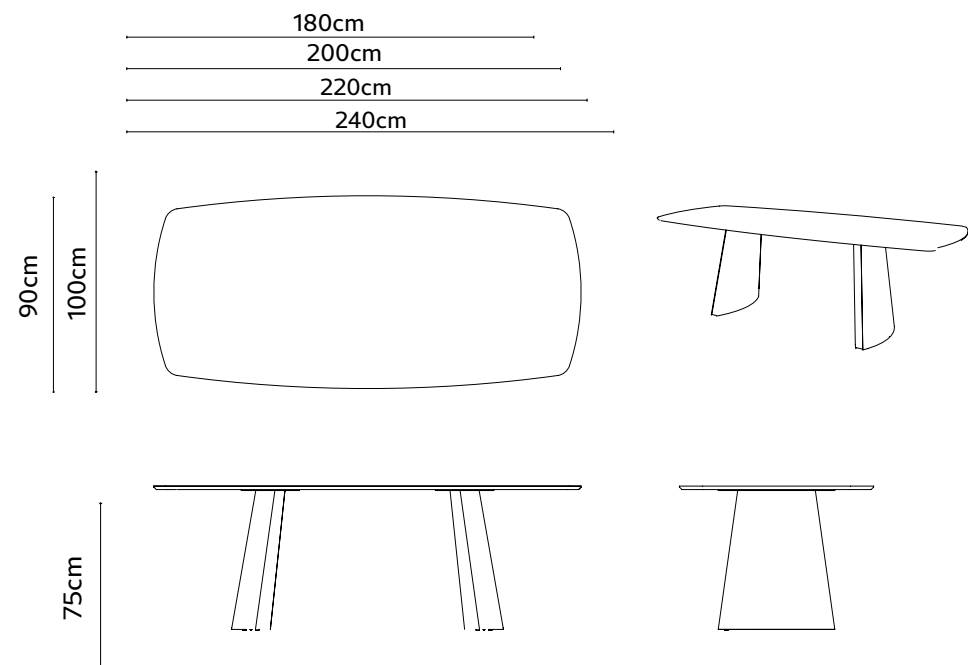

dimensions allure

Indoor Technical info/

Base: Laser cut part + Plastic glide is used under the leg.

| BASE FINISH | | | | |
|-----------------------|-----------------------------|------|------|--|
| ✓ | Electrostatic Powder Coated | | | |
| ✓ | Brushed Finish | | | |
| ✓ | Leather Covering | | | |
| TOP FINISH | | | | |
| ✓ | Marble | | 18 | |
| ✓ | Veener | | | |
| ✓ | Digital Pirinting Lacquer | | 10 | |
| ✓ | Lacquer | | | |
| ✓ | Ceramic | | | |
| ✓ | Glass | | | |
| PACKAGING INFORMATION | | | | |
| Size | Ø140 | Ø150 | Ø160 | |
| Box Cbm (m³) | 0.5 | 0.54 | 0.59 | |
| Net Weight (kg) | 43.3 | 46.3 | 50.3 | |
| Gross Weight (kg) | 58 | 61 | 65 | |
| Container 40 HC(Pcs) | 94 | 90 | 84 | |