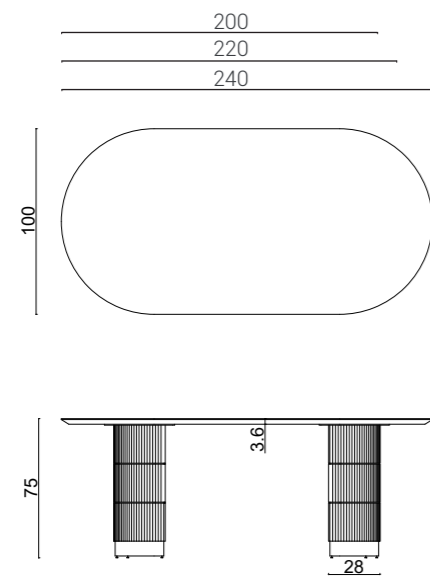

200x100xh75

220x100xh75

240x100xh75

dimensions slice

Technical info/

Base: Laser cut part + MDF + Polished Wood +
Plastic glide is used under the leg

BASE FINISH				
✓	Electrostatic Powder Coated			
✓	Brushed Covering or Brushed Paint			
✓	Stainless Steel			
✓	Stainless Steel PVD			
TOP FINISH				
✓	Marble	36		
✓	Veener			
✓	Digital Pirinting Lacquer			
✓	Lacquer	10		
✓	Ceramic			
✓	Glass			
PACKAGING INFORMATION				
Size	Ø140	Ø150		
Box Cbm (m³)	0.6	0.63		
Net Weight (kg)	45.8	48.8		
Gross Weight (kg)	62.5	67.3		
Container 40 HC(Pcs)	106	102		

BASE FINISH				
✓	Electrostatic Powder Coated			
✓	Brushed Covering or Brushed Paint			
✓	Stainless Steel			
✓	Stainless Steel PVD			
TOP FINISH				
✓	Marble	36		
✓	Veener			
✓	Digital Pirinting Lacquer			
✓	Lacquer	10		
✓	Ceramic			
✓	Glass			
PACKAGING INFORMATION				
Size	100x200	100x220	100x240	
Box Cbm (m³)	0.53	0.55	0.57	
Net Weight (kg)	51	53.7	56.4	
Gross Weight (kg)	65.1	69	72.9	
Container 40 HC(Pcs)	84	80	76	