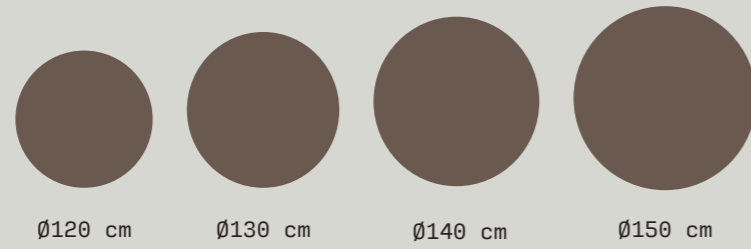

SLICE

TABLE

Ø120 cm

Ø130 cm

Ø140 cm

Ø150 cm

SLICE ROUND

A perfect blend of elegance and practicality, Slice Round table transforms any dining room into a stylish gathering place. Its sleek design creates an inviting atmosphere for every meal, making it an essential addition to your home.

200x100xh75

220x100xh75

240x100xh75

dimensions slice

Technical info/

Base: Laser cut part + MDF + Polished Wood +
Plastic glide is used under the leg

BASE FINISH				
✓	Electrostatic Powder Coated			
✓	Brushed Covering or Brushed Paint			
✓	Stainless Steel			
✓	Stainless Steel PVD			
TOP FINISH				
✓	Marble	36		
✓	Veener			
✓	Digital Pirinting Lacquer			
✓	Lacquer	10		
✓	Ceramic			
✓	Glass			
PACKAGING INFORMATION				
Size	Ø140	Ø150		
Box Cbm (m³)	0.6	0.63		
Net Weight (kg)	45.8	48.8		
Gross Weight (kg)	62.5	67.3		
Container 40 HC(Pcs)	106	102		