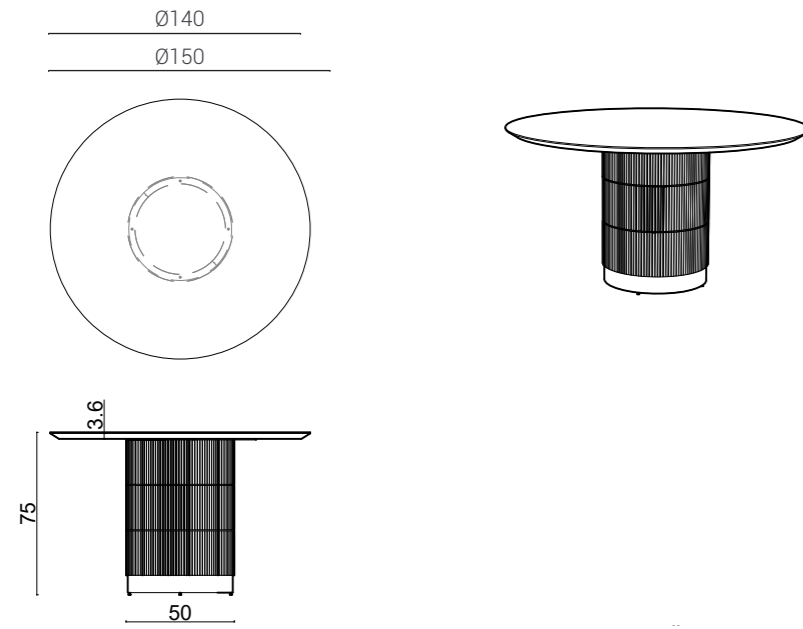

200x100xh75

220x100xh75

240x100xh75

dimensions slice

Technical info/

Base: Laser cut part + MDF + Polished Wood +
Plastic glide is used under the leg

BASE FINISH				
✓	Electrostatic Powder Coated			
✓	Brushed Covering or Brushed Paint			
✓	Stainless Steel			
✓	Stainless Steel PVD			
TOP FINISH				
✓	Marble	36		
✓	Veener			
✓	Digital Pirinting Lacquer			
✓	Lacquer	10		
✓	Ceramic			
✓	Glass			
PACKAGING INFORMATION				
Size	Ø140	Ø150		
Box Cbm (m³)	0.6	0.63		
Net Weight (kg)	45.8	48.8		
Gross Weight (kg)	62.5	67.3		
Container 40 HC(Pcs)	106	102		

BASE FINISH				
✓	Electrostatic Powder Coated			
✓	Brushed Covering or Brushed Paint			
✓	Stainless Steel			
✓	Stainless Steel PVD			
TOP FINISH				
✓	Marble	36		
✓	Veener			
✓	Digital Pirinting Lacquer			
✓	Lacquer	10		
✓	Ceramic			
✓	Glass			
PACKAGING INFORMATION				
Size	100x200	100x220	100x240	
Box Cbm (m³)	0.53	0.55	0.57	
Net Weight (kg)	51	53.7	56.4	
Gross Weight (kg)	65.1	69	72.9	
Container 40 HC(Pcs)	84	80	76	