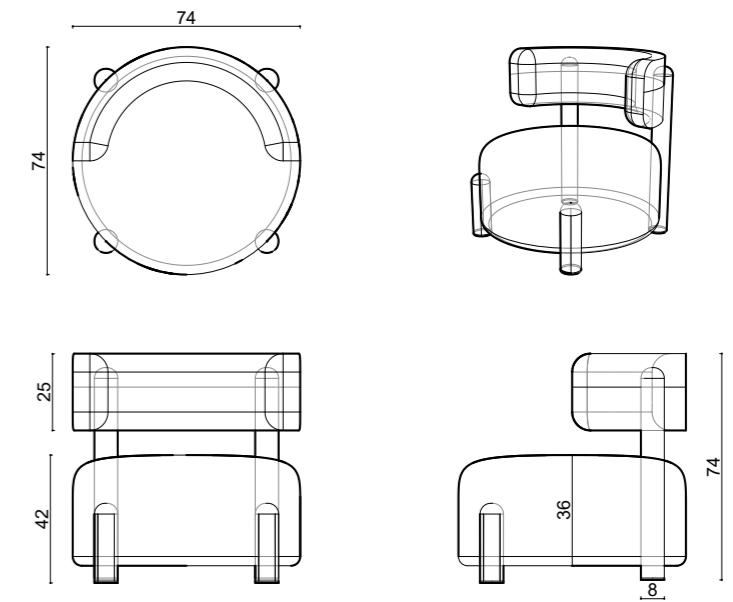

Real Leather
2.3 m²

Net Weight
13,60 KG

Gross Weight
16,90 KG

Stacking

62x67x103 cm
m³ 0.43

40HC (Pcs):
114Pcs.

Assembled
Package

Bold Lounge