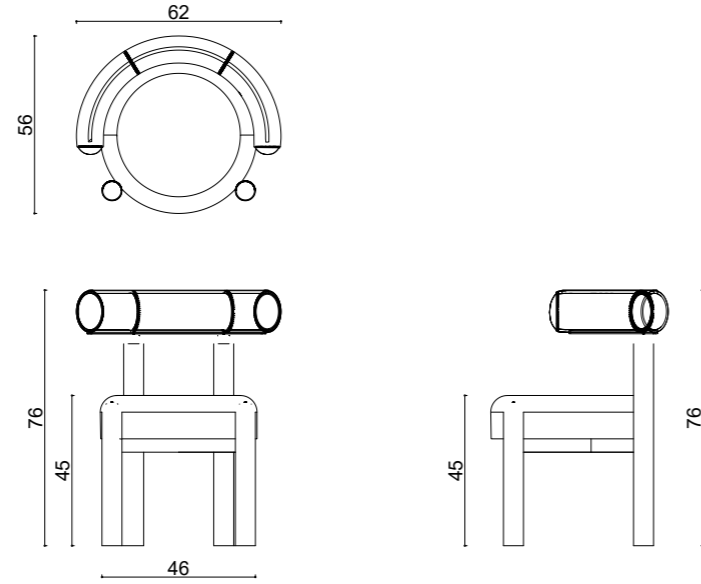

dimensions
bold

🏠 Technical info/

Base: Ø60 mm Metal Tube
Back: Metal Structure + Polyurethane
Seat: HR Foam + Elastic Webbing + Solid Beechwood
Upholstery: Fabric + Leather Fixed Cover

Bold Chair

Textile
1.5 mt