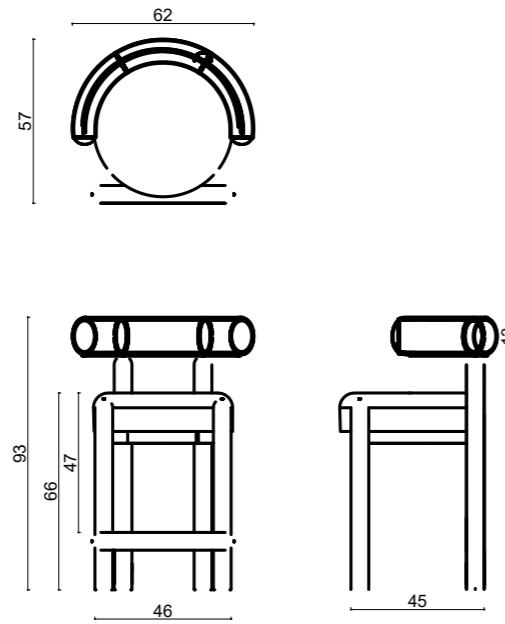

dimensions
bold

🏠 Technical info/

Base: Ø60 mm Metal Tube
Back: Metal Structure + Polyurethane
Seat: HR Foam + Elastic Webbing + Solid Beechwood
Upholstery: Fabric + Leather Fixed Cover

Bold Chair

Textile
1.5 mt

Base: Ø76 mm Metal Tube
Back: HR Foam + Elastic Webbing + Solid Beechwood
Seat: HR Foam + Elastic Webbing + Solid Beechwood
Upholstery: Fabric + Leather Fixed Cover

Bold Bar

Textile
1.5 mt

Real Leather
2.3 m²

Net Weight
15,00 KG

Gross Weight
17,50 KG

Stacking

62x67x103 cm
m³ 0.43

40HC (Pcs):
114Pcs.

Assembled
Package

Bold Counter

Textile
1.5 mt

Real Leather
2.3 m²

Net Weight
13,60 KG

Gross Weight
16,90 KG

Stacking

62x67x103 cm
m³ 0.43

40HC (Pcs):
114Pcs.

Assembled
Package

Bold Lounge