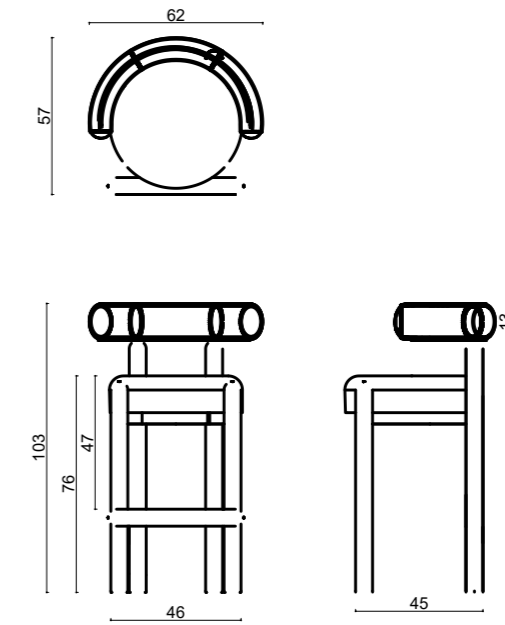

dimensions
bold

🏠 Technical info/

Base: Ø60 mm Metal Tube
Back: Metal Structure + Polyurethane
Seat: HR Foam + Elastic Webbing + Solid Beechwood
Upholstery: Fabric + Leather Fixed Cover

Bold Chair

Textile
1.5 mt

Real Leather
2.3 m²

Net Weight
12,15 KG

Gross Weight
15,25 KG

Stacking

63x73x81 cm
m³ 0.37

40HC (Pcs):
171Pcs.

Assembled
Package

Technical info/ LOUNGE

Base: Ø76 mm Metal Tube
Back: HR Foam + Elastic Webbing + Solid Beechwood
Seat: HR Foam + Elastic Webbing + Solid Beechwood
Upholstery: Fabric + Leather Fixed Cover

Bold Bar

Textile
1.5 mt

Real Leather
2.3 m²