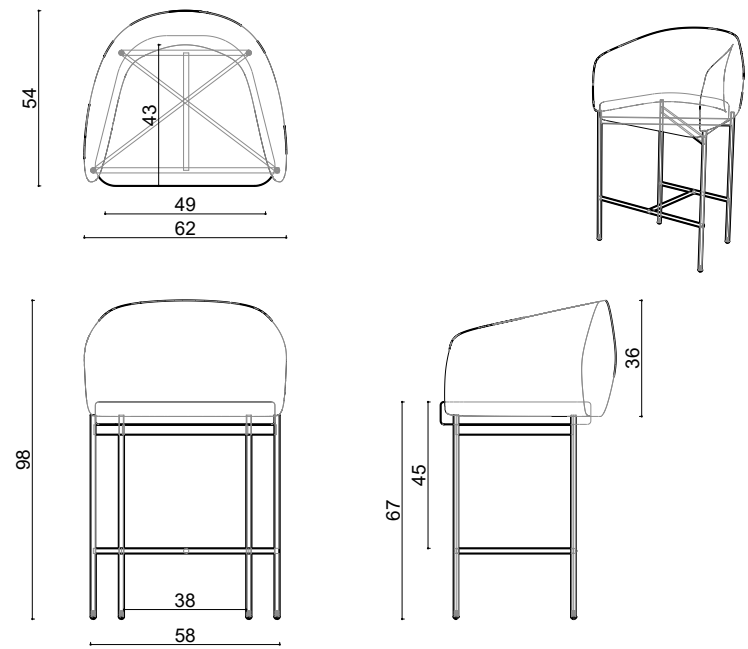

Real Leather
2.6 m²

Net Weight
9,80 KG

Gross Weight
12,70 KG

Stacking

62x67x115 cm
m³ 0.48

40HC (Pcs):
114Pcs.

Assembled
Package

Bonet Counter