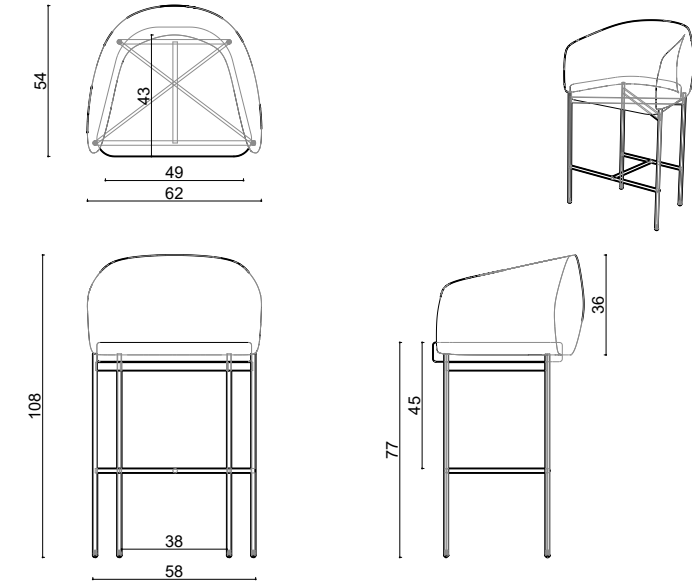

dimensions
bonet

Technical info/

Base: Ø16 mm Metal Tube
Back: Plywood + HR Foam
Seat: HR Foam + Elastic Webbing + MDF
Upholstery: Fabric + Leather Fixed Cover

Bonet Chair

Textile
1.7 mt

Real Leather
2.6 m²

Net Weight
8,00 KG

Gross Weight
10,50 KG

Stacking

63x73x81 cm
m³ 0.37

40HC (Pcs):
171Pcs.

Assembled
Package

Bonet Bar

Textile
1.7 mt