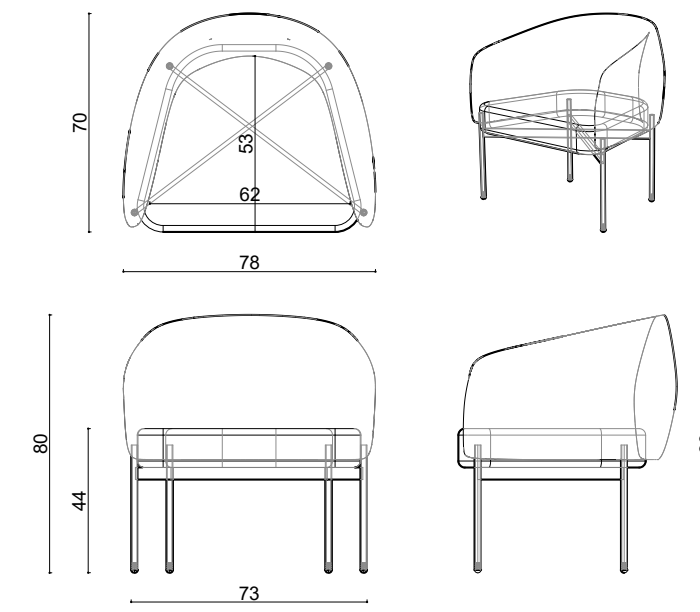

Textile
1.7 mt

Real Leather
2.6 m²

Net Weight
9,00 KG

Gross Weight
11,75 KG

Stacking

62x67x103 cm
m³ 0.43

40HC (Pcs):
114Pcs.

Assembled
Package