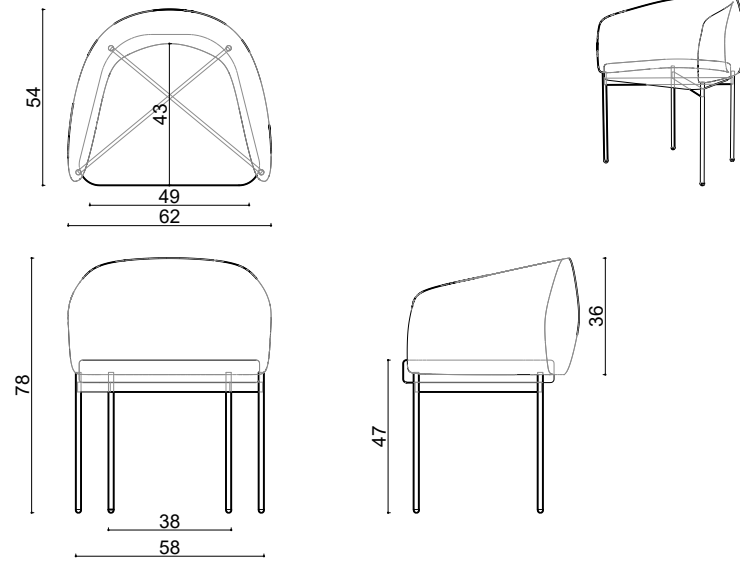

dimensions
bonet

Technical info/

Base: Ø16 mm Metal Tube
Back: Plywood + HR Foam
Seat: HR Foam + Elastic Webbing + MDF
Upholstery: Fabric + Leather Fixed Cover

Bonet Chair

Textile
1.7 mt

Real Leather
2.6 m²