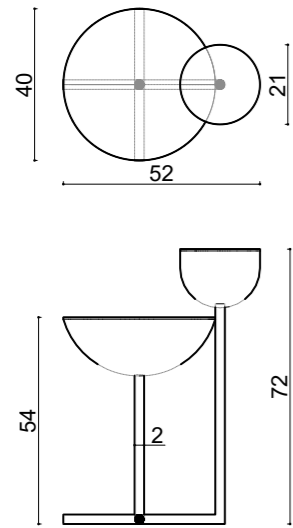

# dimensions cangal

## Technical info/

**Base:** Laser cut part + Half sphere top + Ø22 mm  
Metal Tube + Plastic glide is used under the leg.

BASE FINISH		
✓	Electrostatic Powder Coated	
✓	Brushed Finish	
TOP FINISH		
✓	Marble	
✓	Veener	8
✓	Digital Printing Lacquer	
✓	Lacquer	
✓	Ceramic	10
✓	Glass	4
PACKAGING INFORMATION		
Size	Ø40xH:54 / Ø21xH:72 CM	
Box Cbm (m³)	0.21	
Net Weight (kg)	7.2	
Gross Weight (kg)	11	
Container 40 HC(Pcs)	315	