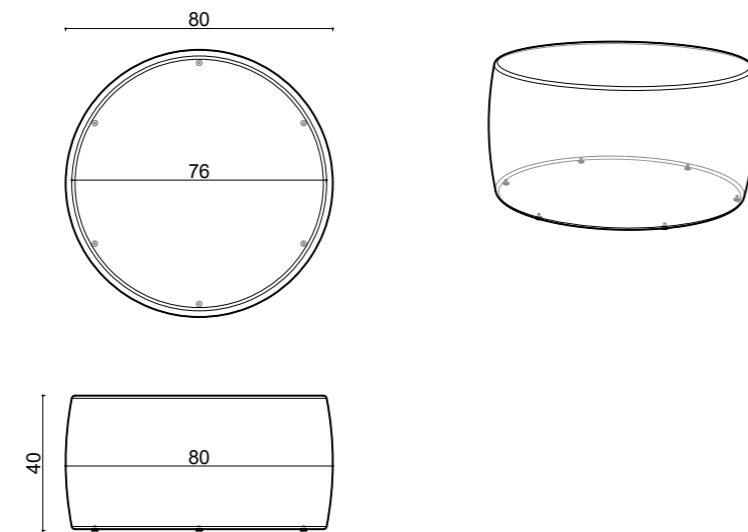

Ø120xh40 cm

Ø80xh40 cm

Ø40xh40 cm

Real Leather  
4.5 m<sup>2</sup>

Net Weight  
42,00  
KG

Gross Weight  
48,00  
KG

Stacking

125x125x45 cm  
m<sup>3</sup> 0.70

40HC (Pcs):  
45Pcs.

Assembled  
Package

Curve Pouf  
Ø80xh40 cm