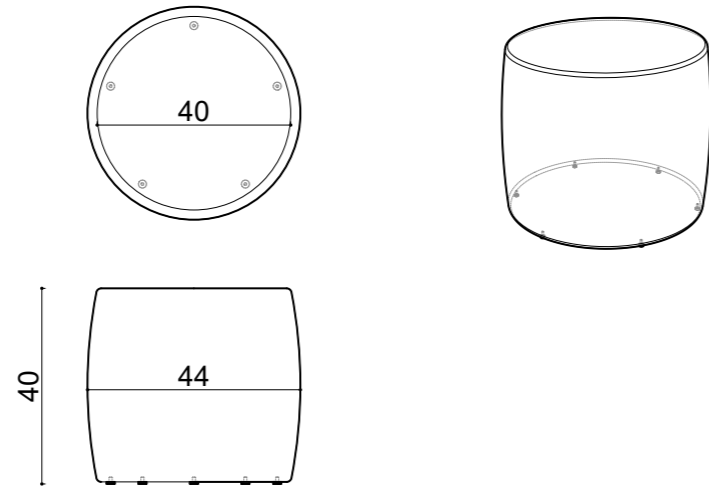

Ø120xh40 cm

Ø80xh40 cm

Ø40xh40 cm

# curve

Technical info/

**Base:** MDF + Solid Beechwood + HR Foam

**Seat:** HR Foam + MDF

**Upholstery:** Fabric + Leather Fixed Cover

Curve Pouf  
Ø40xh40 cm

Textile  
1.0 mt

Real Leather  
1.5 m<sup>2</sup>