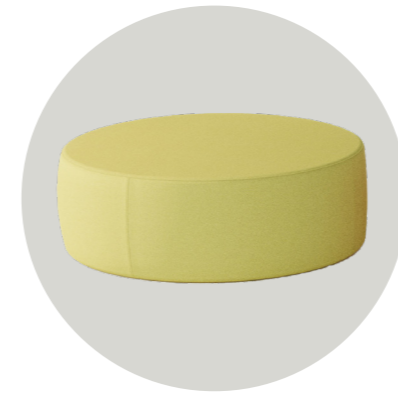

# curve

POUF

Smooth curves,  
endless style.

Curve pouf features a smooth, rounded design that adds a soft and contemporary touch to any space. Its versatility allows it to seamlessly blend into modern living rooms, cafes, and lounges. With availability of multiple sizes, it offers both comfort and style, providing a functional decorative addition to any interior.

# curve

POUF

Elegance in every  
**curve.**

Comfortable and stylish, it effortlessly complements a variety of settings, from cozy lounges to vibrant cafes.

dimensions

# curve

Technical info/

**Base:** MDF + Solid Beechwood + HR Foam

**Seat:** HR Foam + MDF

**Upholstery:** Fabric + Leather Fixed Cover

Curve Pouf  
Ø40xh40 cm

Textile  
1.0 mt

Real Leather  
1.5 m<sup>2</sup>

Net Weight  
11,00  
KG

Gross Weight  
13,00  
KG

Stacking

50x50x55 cm  
m<sup>3</sup> 0.14

40HC (Pcs):  
384Pcs.

Assembled  
Package

Curve Pouf  
Ø120xh40 cm

Textile  
3.0 mt