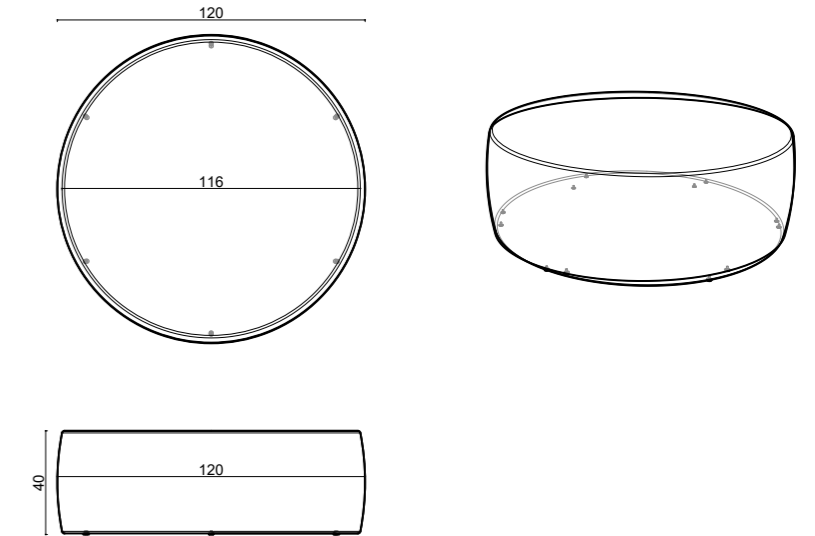

Ø120xh40 cm

Ø80xh40 cm

Ø40xh40 cm

Net Weight  
11,00  
KG

Gross Weight  
13,00  
KG

Stacking

50x50x55 cm  
m<sup>3</sup> 0.14

40HC (Pcs):  
384Pcs.

Assembled  
Package

Curve Pouf  
Ø120xh40 cm

Textile  
3.0 mt

Real Leather  
4.5 m<sup>2</sup>

Net Weight  
42,00  
KG

Gross Weight  
48,00  
KG

Stacking

125x125x45 cm  
m<sup>3</sup> 0.70

40HC (Pcs):  
45Pcs.

Assembled  
Package

Curve Pouf  
Ø80xh40 cm