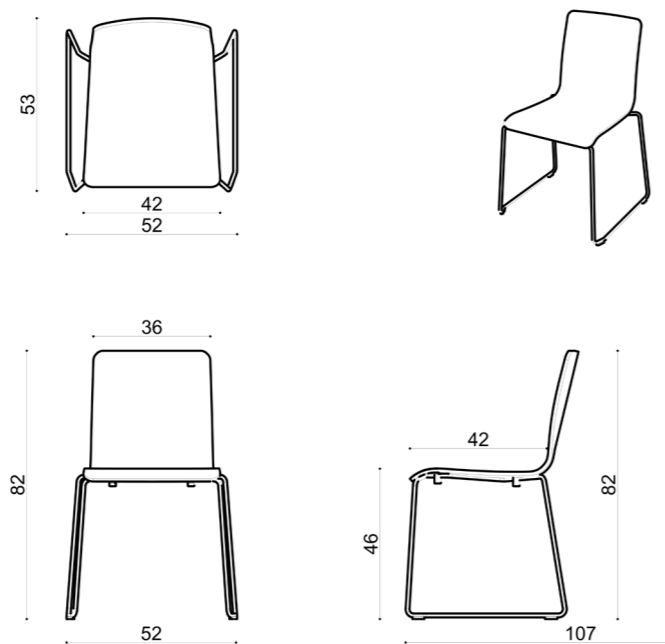

dimensions
easy

Indoor Technical info/

Base: Ø12 mm Metal Wire
Back: Plywood + HR Foam
Seat: Plywood + HR Foam
Upholstery: Fabric + Leather Fixed Cover

Wire Leg

Textile
1.0 mt

Real Leather
1.5 m²

Net Weight
7,00 KG

Net Weight
7,50 KG

Gross Weight
9,00 KG

Stacking

62x67x103 cm
m³ 0.43

40HC (Pcs):
228Pcs.

Assembled
Package

Armless Wire Leg

Textile
1.0 mt