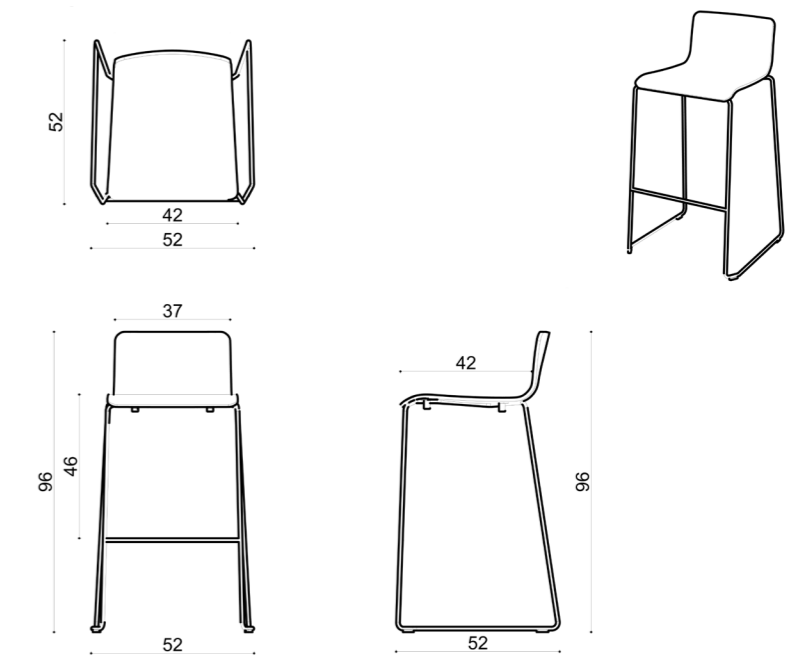

Net Weight
7,50 KG

Gross Weight
9,00 KG

Stacking

62x67x103 cm
m³ 0.43

40HC (Pcs):
228Pcs.

Assembled
Package

Armless Wire Leg

Textile
1.0 mt

Real Leather
1.5 m²

Net Weight
6,00 KG

Gross Weight
7,50 KG

Stacking

64x64x90 cm
m³ 0.37

40HC (Pcs):
216Pcs.

Assembled
Package

Bar Wire Leg