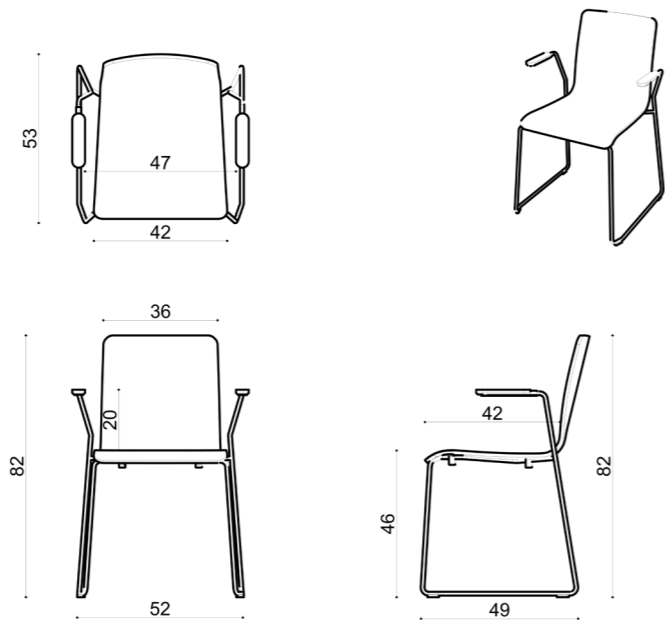

Additionally, Easy Chair offers a smart storage solution. Its stackable design helps you make efficient use of limited space while maintaining organization. This feature not only protects the chair's surfaces but also makes transportation and storage effortless, ensuring the chairs remain in pristine condition over time.

dimensions
easy

Indoor Technical info/

Base: Ø12 mm Metal Wire
Back: Plywood + HR Foam
Seat: Plywood + HR Foam
Upholstery: Fabric + Leather Fixed Cover

Wire Leg

Textile
1.0 mt

Real Leather
1.5 m²

Net Weight
7,00 KG