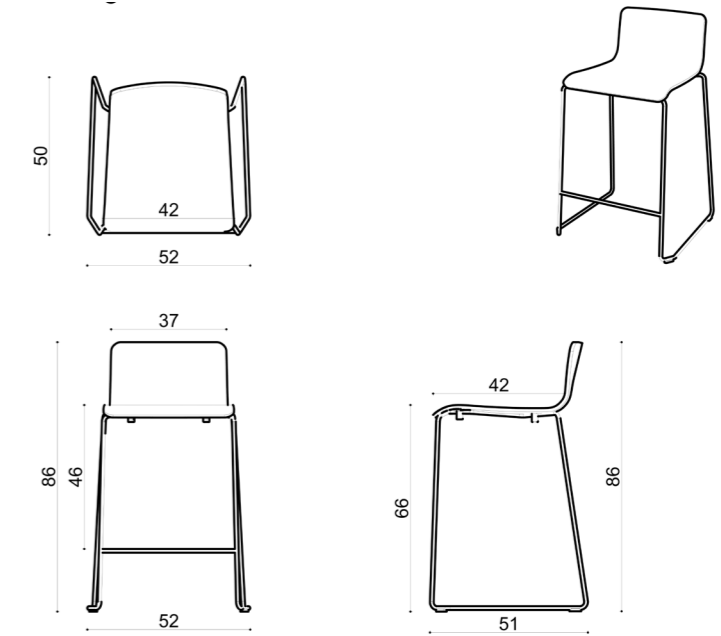

Counter Wire Leg

Textile
1.0 mt

Real Leather
1.5 m²

Net Weight
7,50 KG

Gross Weight
9,00 KG

Stacking

62x67x103 cm
m³ 0.43

40HC (Pcs):
228Pcs.

Assembled
Package