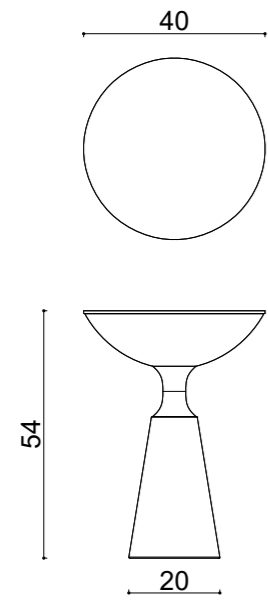

# happy

HAPPY LOW TABLE

Add Joy to  
Your Space.

dimensions  
happy

Technical info/

**Base:** Top laser cut part + Half sphere top + Conic pedestal base + Plastic glide is used under the leg.

BASE FINISH		
✓	Electrostatic Powder Coated	
✓	Brushed Finish	
✓	Special Paints	
TOP FINISH		
✓	Marble	
✓	Veener	8
✓	Digital Printing Lacquer	
✓	Lacquer	
✓	Ceramic	10
✓	Glass	4
PACKAGING INFORMATION		
Size	Ø40xH:52	
Box Cbm (m³)	0.14	
Net Weight (kg)	6.3	
Gross Weight (kg)	10	
Container 40 HC(Pcs)	480	