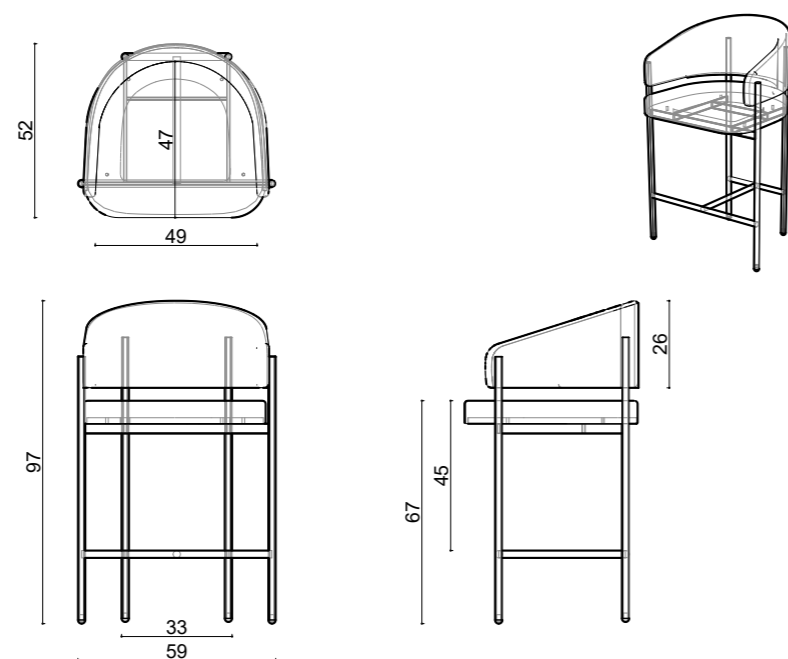

Counter

Textile
1.4 mt

Real Leather
2.1 m²

9,50
KG
Net Weight

12,50
KG
Gross Weight

Stacking

62x67x103 cm
m³ 0.43

40HC (Pcs):
114Pcs.

Assembled
Package