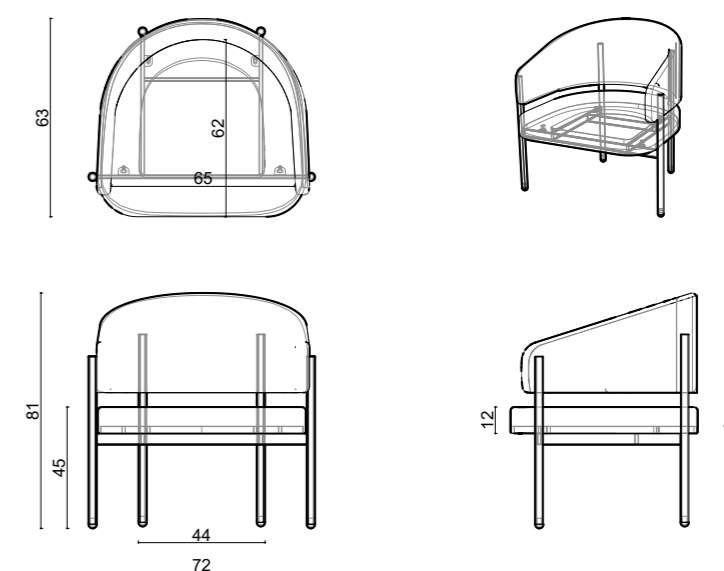

Real Leather
2.1 m²

9,50
KG
Net Weight

12,50
KG
Gross Weight

Stacking

62x67x103 cm
m³ 0.43

40HC (Pcs):
114Pcs.

Assembled
Package

Lounge