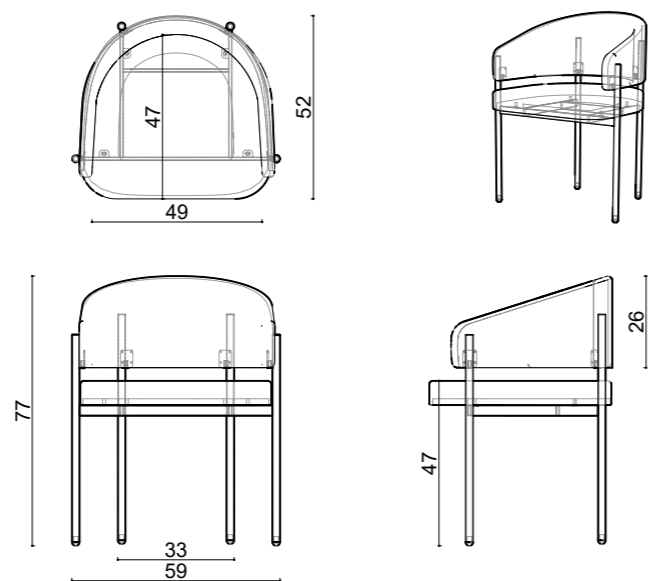

dimensions
hola

Technical info/

Base: Ø22 mm Metal Tube
Back: Plywood + HR Foam
Seat: HR Foam + Elastic Webbing + MDF
Upholstery: Fabric + Leather Fixed Cover

Chair

Textile
1.4 mt

Real Leather
2.1 m²

8,40
KG
Net Weight