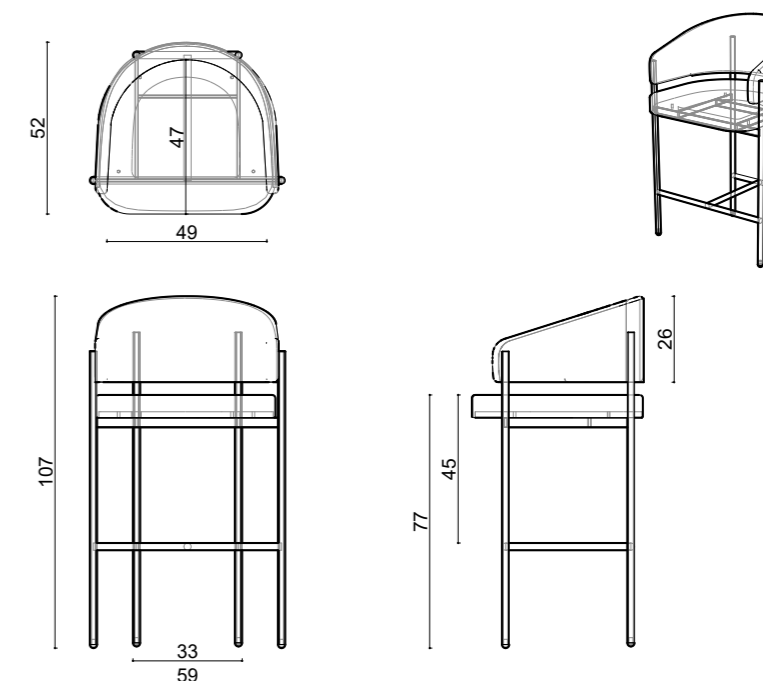

dimensions
hola

Technical info/

Base: Ø22 mm Metal Tube
Back: Plywood + HR Foam
Seat: HR Foam + Elastic Webbing + MDF
Upholstery: Fabric + Leather Fixed Cover

Chair

Textile
1.4 mt

Real Leather
2.1 m²

8,40
KG
Net Weight

11,50
KG
Gross Weight

Stacking

63x73x81 cm
m³ 0.37

40HC (Pcs):
171Pcs.

Assembled
Package

Bar

Textile
1.4 mt

Real Leather
2.1 m²