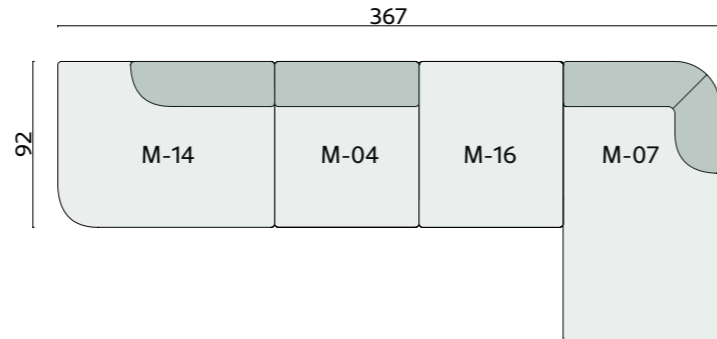

dimensions

moon

plans

Technical info:

Base: Laser cut part
Back: Solid Beechwood + HR Foam
Seat: HR Foam + Elastic Webbing + Solid Beechwood
Upholstery: Fabric + Leather Fixed Cover

dimensions

moon

plans