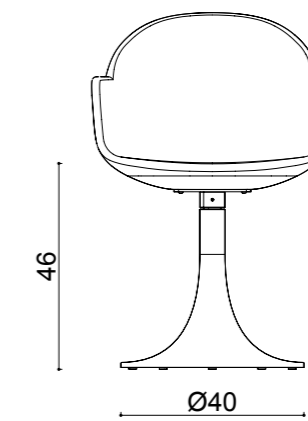

Base: Ø12 mm decorative wire + Laser cut part + Conic pedestal base