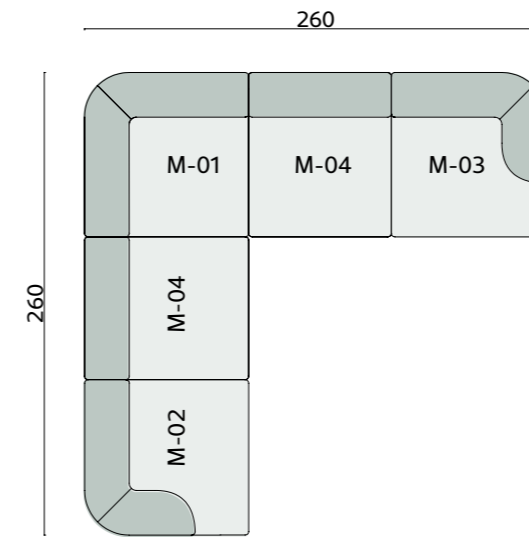

dimensions

moon

plans

Technical info:

Base: Laser cut part

Back: Solid Beechwood + HR Foam

Seat: HR Foam + Elastic Webbing + Solid Beechwood

Upholstery: Fabric + Leather Fixed Cover

PL 02

PL 01

PL 04

PL 03

PL 06

PL 05

PL 07

PL 08

PL 09

PL 10

PL 11