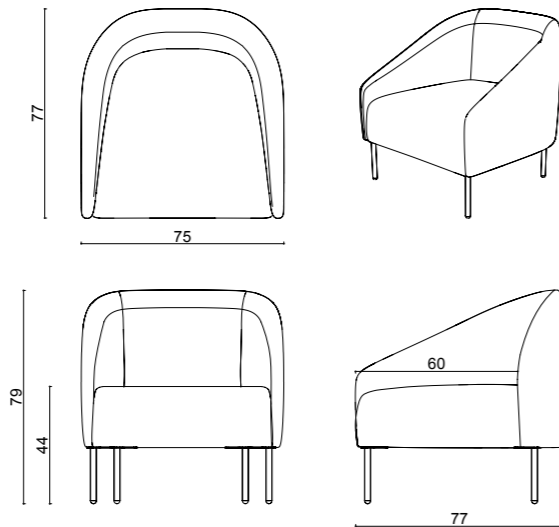

dimensions

city

Technical info:

Base: Cast Metal Leg
Back: Solid Beechwood + HR Foam
Seat: HR Foam + Elastic Webbing + Solid Beechwood
Upholstery: Fabric + Leather Fixed Cover

city single sofa