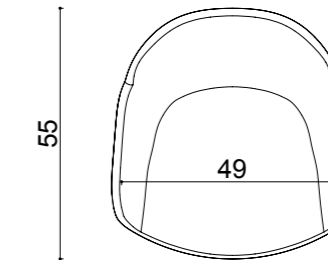

rio conical leg