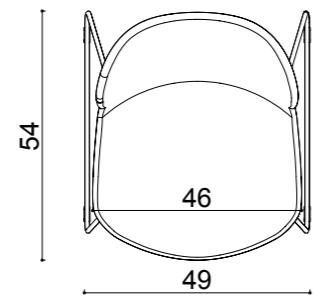

olea chair

olea lounge

dimensions

arte

Technical info:

Base: Ø16 mm Metal Tube + laser cut part

Back: Metal Structure + Polyurethane

Seat: HR Foam + Elastic Webbing + MDF

rio armless triangle leg

Base: 20 x 29,76 x 1.5 mm Oval Tube + Laser cut part

rio x leg

Base: Ø16 mm Metal Tube + Ø8 mm decorative wire + Laser cut part

rio armless x leg

Base: Ø16 mm Metal Tube + Ø8 mm decorative wire + Laser cut part

dimensions

rio

Technical info:

Back: Metal Structure + Polyurethane
Seat: Metal Structure + Polyurethane
Upholstery: Fabric + Leather Fixed Cover

rio wire leg

Base: Ø12 mm decorative wire + Laser cut part

rio armless wire leg