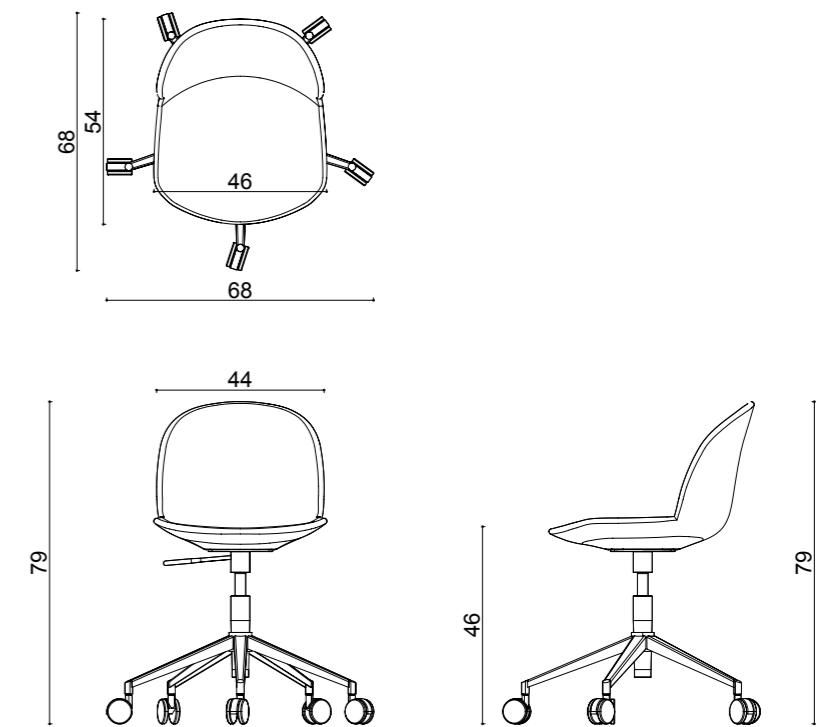

olea chair

olea lounge

dimensions

arte

Technical info:

Base: Ø16 mm Metal Tube + laser cut part

Back: Metal Structure + Polyurethane

Seat: HR Foam + Elastic Webbing + MDF

dimensions

rio

Technical info:

Back: Metal Structure + Polyurethane
Seat: Metal Structure + Polyurethane
Upholstery: Fabric + Leather Fixed Cover

rio wood leg

rio office leg

rio armless wood leg

rio armless office leg