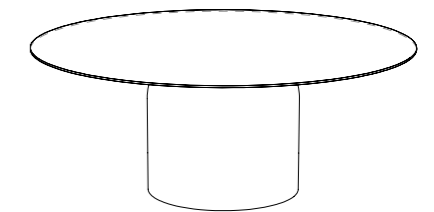

Technical info:

Top 4mm laser cut part + Ø22 mm Metal Tube + Half sphere base + Plastic glide is used under the leg.

river coffee table

river coffee table 70x45cm

river low table

river low table 90x35cm

dimensions
still