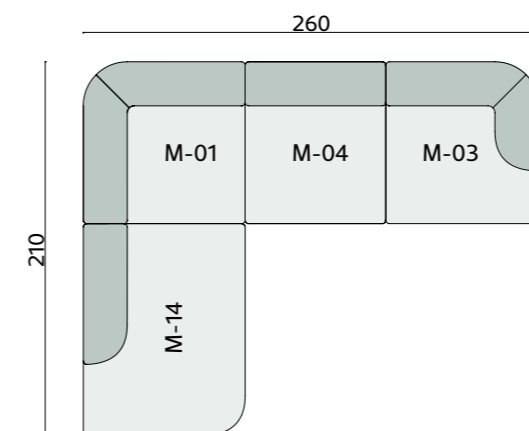

dimensions

moon

plans

Technical info:

Base: Laser cut part

Back: Solid Beechwood + HR Foam

Seat: HR Foam + Elastic Webbing + Solid Beechwood

Upholstery: Fabric + Leather Fixed Cover

PL 02

PL 01

PL 04

PL 03

PL 06

PL 05

PL 07

PL 08

PL 09

PL 10

PL 11