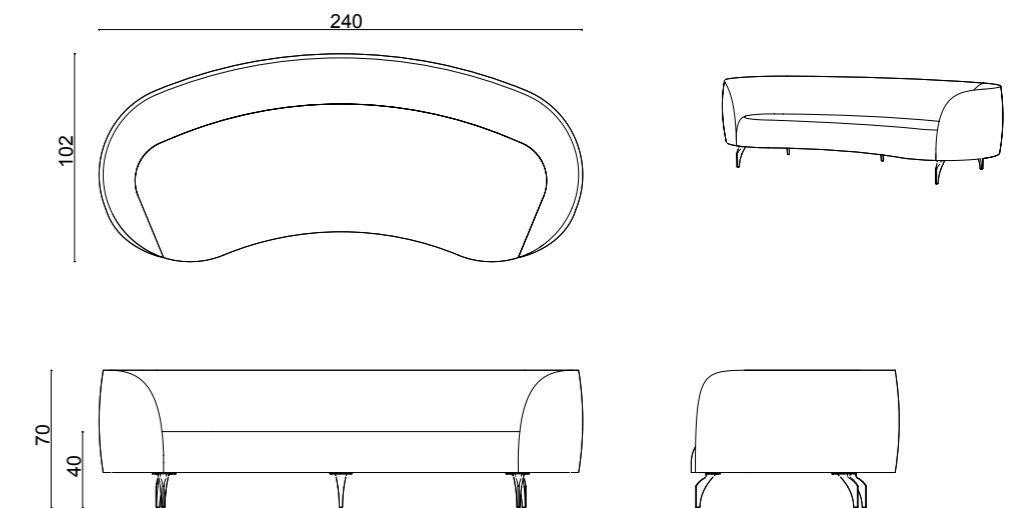

dimensions

dora

Technical info:

Base: Cast Metal Leg
Back: Solid Beechwood + HR Foam + Soft Cushion
Seat: HR Foam + Elastic Webbing + Solid Beechwood
Upholstery: Fabric + Leather Fixed Cover

dora single sofa

dora sofa 200 cm

dora C sofa