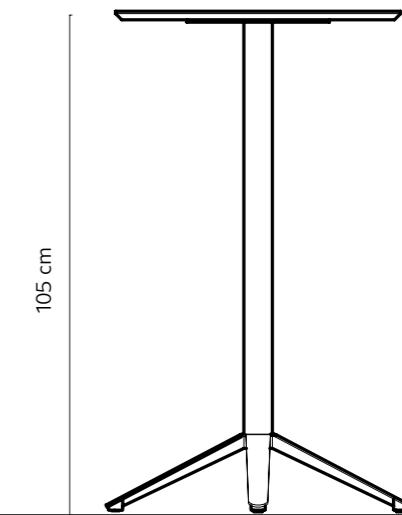

dimensions

moon

plans

Technical info:

Base: Laser cut part
Back: Solid Beechwood + HR Foam
Seat: HR Foam + Elastic Webbing + Solid Beechwood
Upholstery: Fabric + Leather Fixed Cover

dimensions

moon

plans

100x300xh75 cm
100x240xh75 cm
100x220xh75 cm
100x200xh75 cm
90x180xh75 cm
90x160xh75 cm

Line Long Table

dimensions line

Technical info:
Base: Laser cut part + Ø60 x 1,5 mm Metal Tube +
Plastic glide is used under the leg.

dimensions plus

Technical info:

Base: Laser cut part + $\varnothing 60 \times 1,5$ mm Metal Tube + Solid Metal + Plastic glide is used under the leg.

Plus Table Square

Plus Table Round

Plus Bar Table Square

awa
90x90x40cm
120x120x40cm

awa
Ø90x40cm

awa
Ø60x45cm

awa
60x120x40cm
80x160x40cm

awa
Ø40x50cm

dimensions

awa

Technical info: