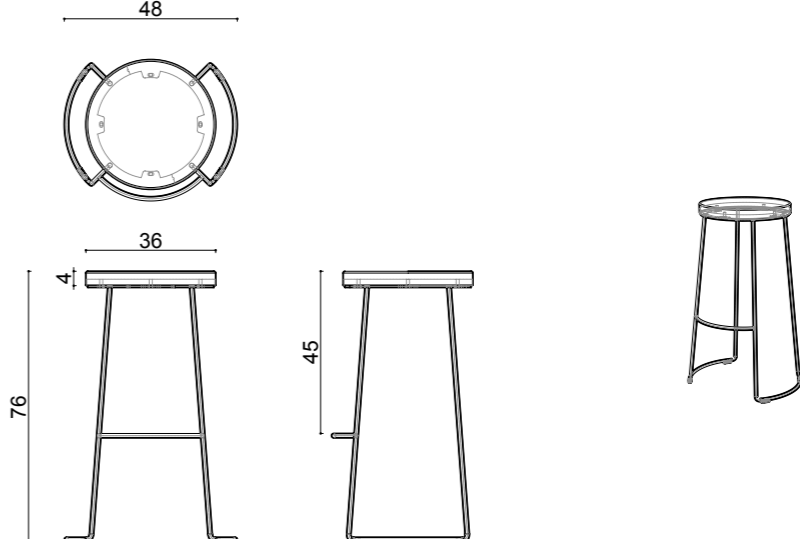

dimensions

nory

Technical info:
Base: Ø16 mm Metal Tube + laser cut part
Back: Metal Structure + Polyurethane
Seat: HR Foam + Elastic Webbing + MDF
Upholstery: Fabric + Leather Fixed Cover

nory bar