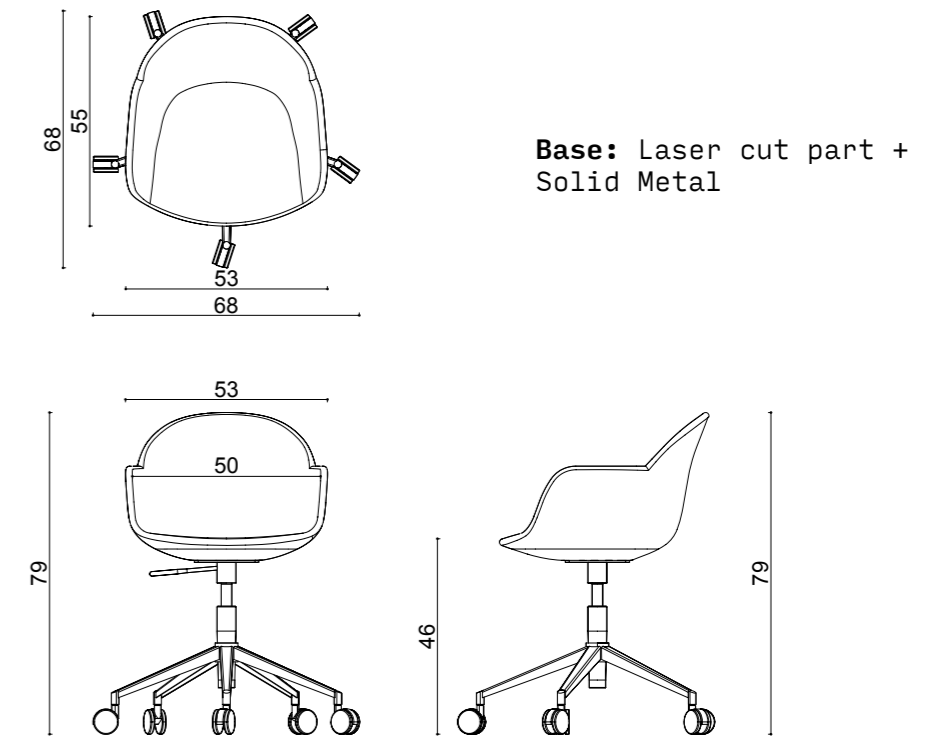

dimensions

rio

Technical info:

Back: Metal Structure + Polyurethane
Seat: Metal Structure + Polyurethane
Upholstery: Fabric + Leather Fixed Cover

rio wood leg

rio office leg

rio armless wood leg

rio armless office leg