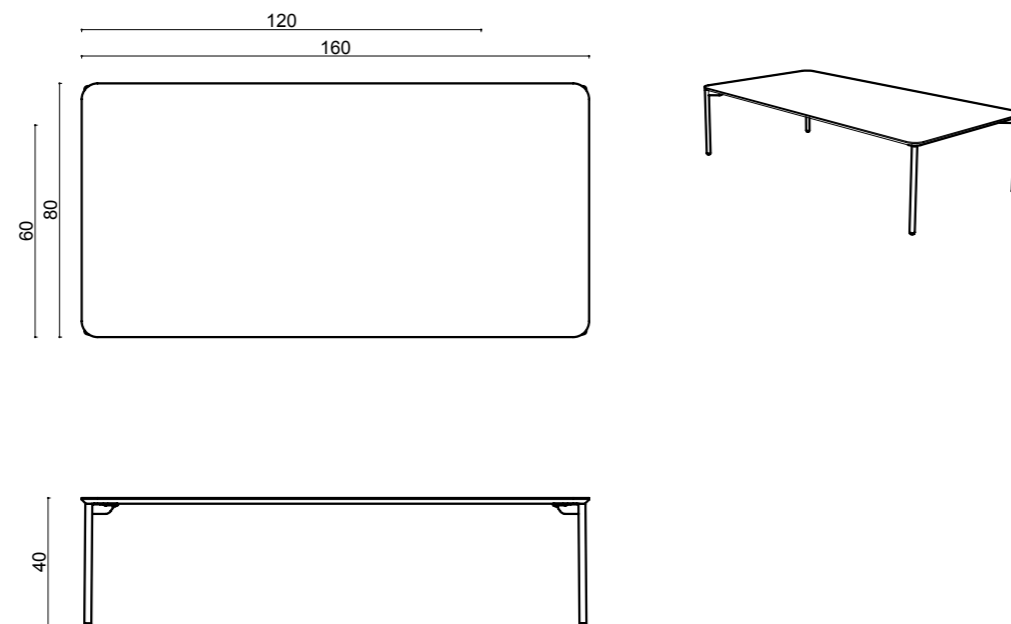

100x300xh75 cm
100x240xh75 cm
100x220xh75 cm
100x200xh75 cm
90x180xh75 cm
90x160xh75 cm

Line Long Table

dimensions line

Technical info:
Base: Laser cut part + Ø60 x 1,5 mm Metal Tube +
Plastic glide is used under the leg.

awa
90x90x40cm
120x120x40cm

awa
Ø90x40cm

awa
Ø60x45cm

awa
60x120x40cm
80x160x40cm

awa
Ø40x50cm

dimensions

awa

Technical info: