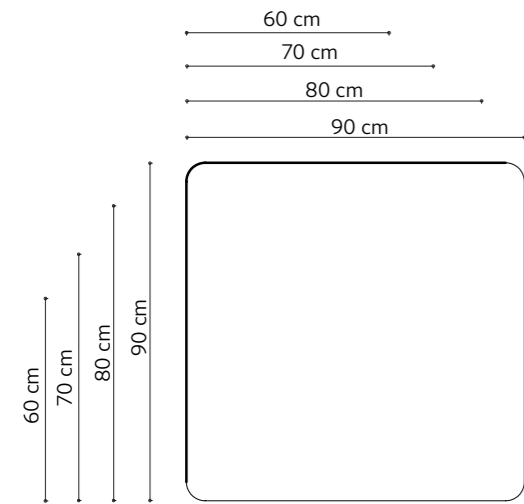

dimensions

moon

plans

Technical info:

Base: Laser cut part
Back: Solid Beechwood + HR Foam
Seat: HR Foam + Elastic Webbing + Solid Beechwood
Upholstery: Fabric + Leather Fixed Cover

dimensions

moon

plans

100x300xh75 cm
100x240xh75 cm
100x220xh75 cm
100x200xh75 cm
90x180xh75 cm
90x160xh75 cm

Line Long Table

dimensions line

Technical info:
Base: Laser cut part + Ø60 x 1,5 mm Metal Tube +
Plastic glide is used under the leg.

dimensions plus

Technical info:

Base: Laser cut part + $\varnothing 60 \times 1,5$ mm Metal Tube + Solid Metal + Plastic glide is used under the leg.

Plus Table Square

Plus Table Round

Plus Bar Table Square

awa
90x90x40cm
120x120x40cm

awa
Ø90x40cm

awa
Ø60x45cm

awa
60x120x40cm
80x160x40cm

awa
Ø40x50cm

dimensions

awa

Technical info: