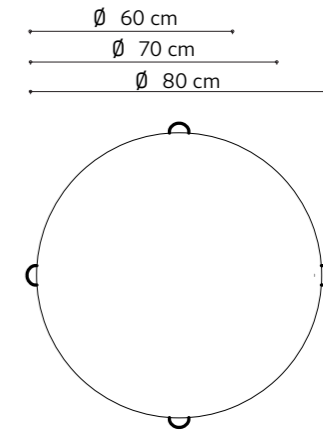

dimensions plus

Technical info:

Base: Laser cut part + $\varnothing 60 \times 1,5$ mm Metal Tube + Solid Metal + Plastic glide is used under the leg.

Plus Table Square