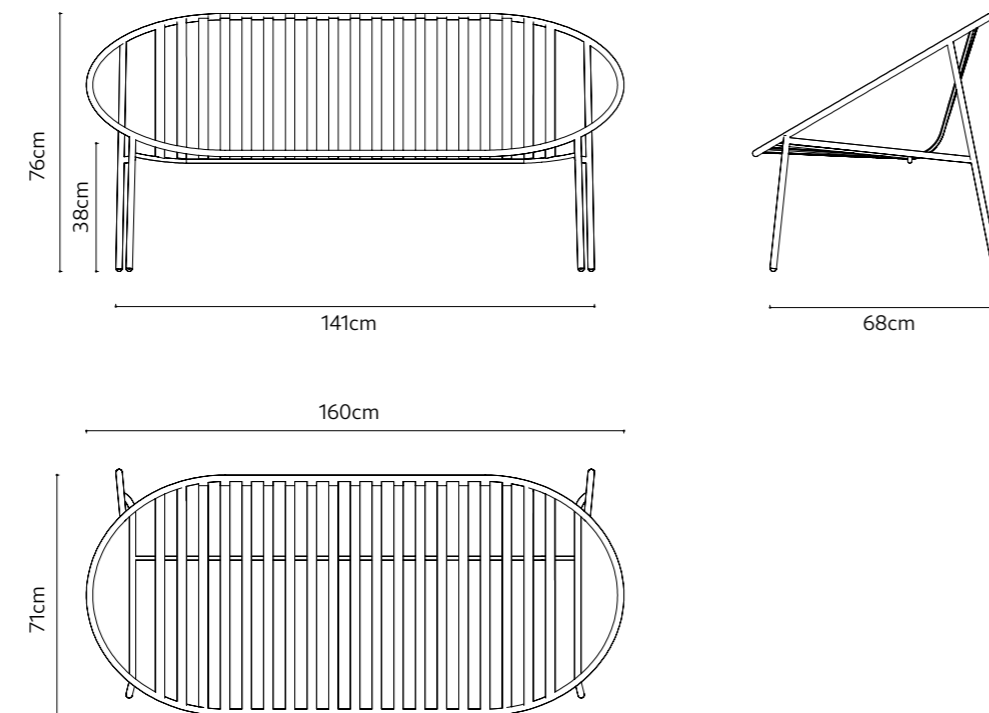

dimensions

rosa

Technical info:

Base: Ø16 mm Metal Tube + Ø6 mm decorative wire

Back: Laser cut part

Seat: Laser cut part

Upholstery: Fabric Seat Pad (optional)

rosa bench