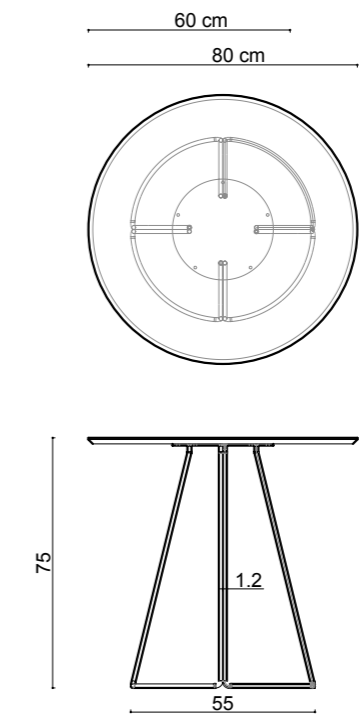

100x300xh75 cm
100x240xh75 cm
100x220xh75 cm
100x200xh75 cm
90x180xh75 cm
90x160xh75 cm

Line Long Table

dimensions line

Technical info:
Base: Laser cut part + Ø60 x 1,5 mm Metal Tube +
Plastic glide is used under the leg.

awa
90x90x40cm
120x120x40cm

awa
Ø90x40cm

awa
Ø60x45cm

awa
60x120x40cm
80x160x40cm

awa
Ø40x50cm

dimensions

awa

Technical info:

Laser cut part + Ø22 mm Metal Tube Leg + Plastic glide is used under the leg.

awa
100x40x40cm

awa
180x50x30cm

dimensions nory table

Technical info:

Laser cut part + Ø22 mm Metal Tube Leg + Plastic glide is used under the leg.

nory
Ø80x105cm
Ø70x105cm
Ø60x105cm

nory
Ø80x75cm
Ø60x75cm

ilex

ilex.com.tr