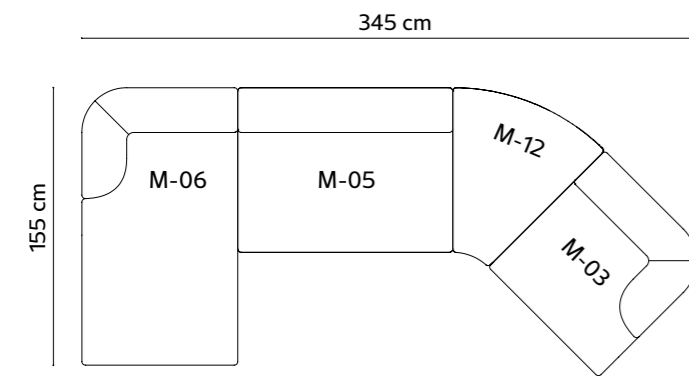

moon plan 05

see page 116 to review other plans.