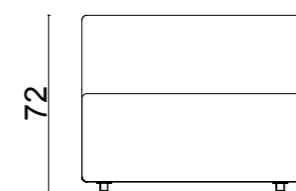

dimensions
moon flat
modules

Technical info:

Base: Laser cut part
Back: Solid Beechwood + HR Foam
Seat: HR Foam + Elastic Webbing + Solid Beechwood
Upholstery: Fabric + Leather Fixed Cover

01

02

03

01

+

02

+

03