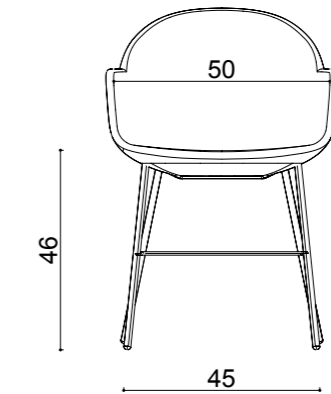

olea chair

olea lounge

dimensions

arte

Technical info:

Base: Ø16 mm Metal Tube + laser cut part

Back: Metal Structure + Polyurethane

Seat: HR Foam + Elastic Webbing + MDF

dimensions

rio

Technical info:

Back: Metal Structure + Polyurethane
Seat: Metal Structure + Polyurethane
Upholstery: Fabric + Leather Fixed Cover

rio triangle leg

Base: 20 x 29,76 x 1.5 mm Oval Tube + Laser cut part

rio armless triangle leg

Base: 20 x 29,76 x 1.5 mm Oval Tube + Laser cut part

rio x leg

Base: Ø16 mm Metal Tube + Ø8 mm decorative wire + Laser cut part

rio armless x leg

Base: Ø16 mm Metal Tube + Ø8 mm decorative wire + Laser cut part