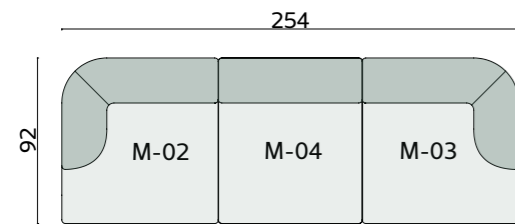

dimensions

moon

plans

Technical info:

Base: Laser cut part

Back: Solid Beechwood + HR Foam

Seat: HR Foam + Elastic Webbing + Solid Beechwood

Upholstery: Fabric + Leather Fixed Cover

PL 02