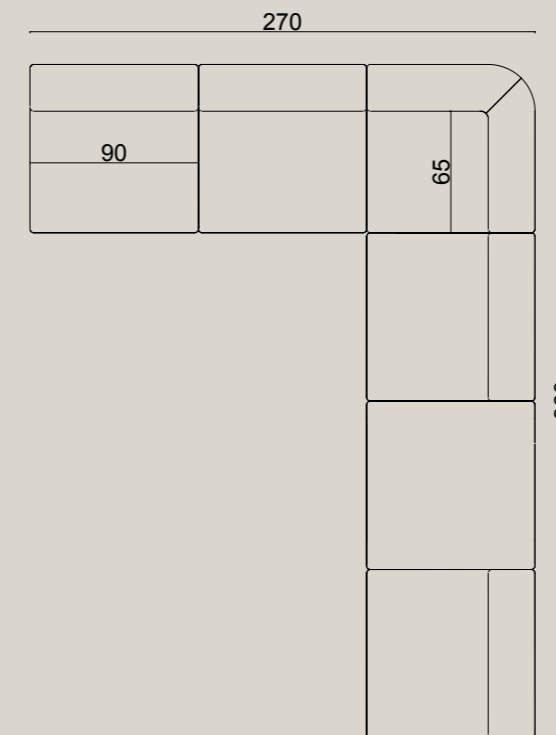

dimensions
moon flat
 plans

Technical info:

Base: Laser cut part
Back: Solid Beechwood + HR Foam
Seat: HR Foam + Elastic Webbing + Solid Beechwood
Upholstery: Fabric + Leather Fixed Cover

moon flat **plan 01**

moon flat **plan 02**

moon flat **plan 03**

moon flat **plan 04**

moon flat **plan 05**

moon flat **plan 06**

moon flat **plan 07**

moon flat **plan 08**

moon flat **plan 09**

dimensions

moon

modules

Technical info:

Base: Laser cut part
Back: Solid Beechwood + HR Foam
Seat: HR Foam + Elastic Webbing + Solid Beechwood
Upholstery: Fabric + Leather Fixed Cover

dimensions

moon

plans