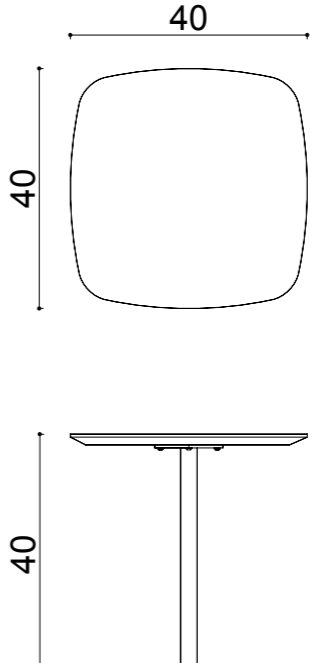

still
40x40xh40cm