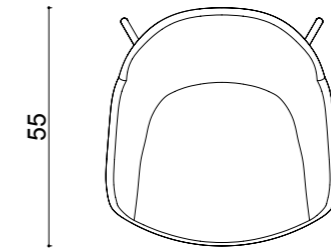

rio x leg

Base: Ø16 mm Metal Tube + Ø8 mm decorative wire + Laser cut part