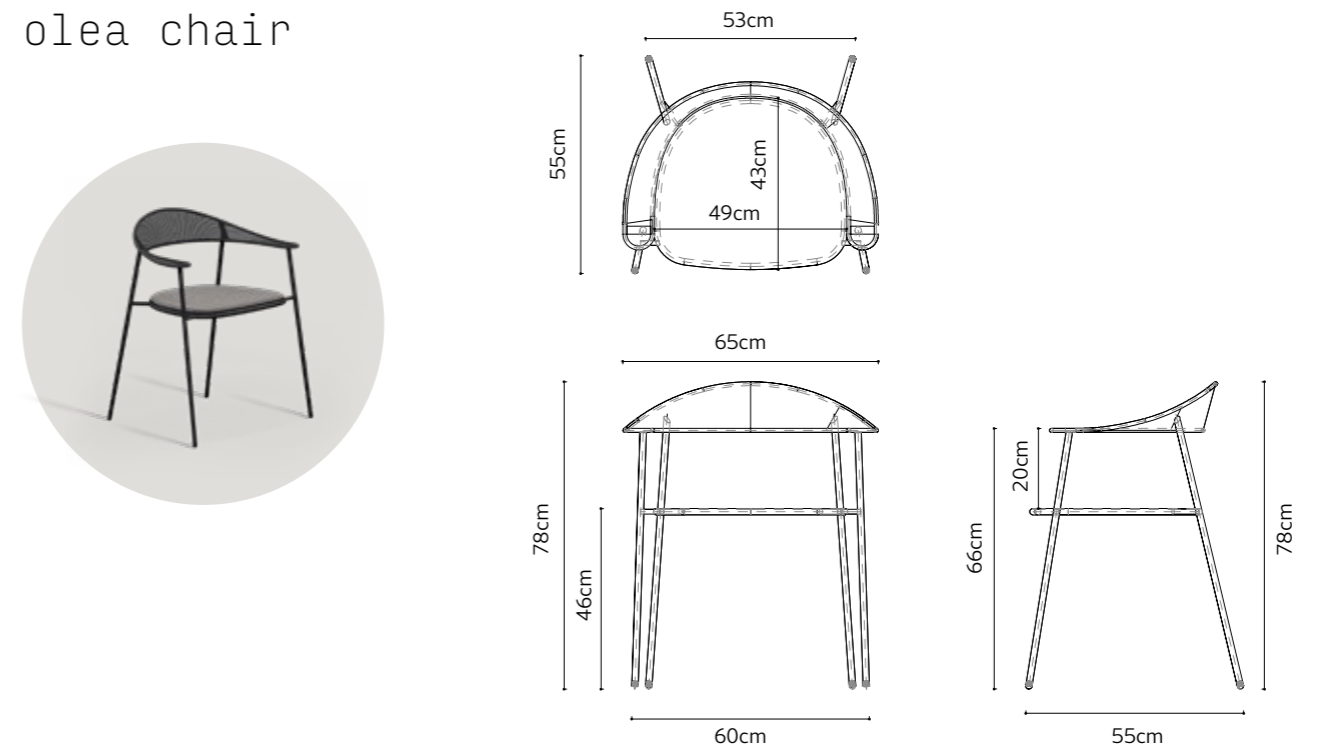

Technical info:

Base: Ø12 mm Metal Tube + Ø16 mm Metal Tube
Back: Laser cut part
Seat: Laser cut part
Upholstery: Fabric Seat Pad (optional)

nova bar armless

nova bar

dimensions
olea

Technical info:

Base: Ø17 mm Metal Tube + Ø16 mm Metal Tube
Back: Metal Mesh + 10 mm wire
Seat: Metal Mesh + Ø12 mm wire
Upholstery: Fabric Seat Pad (optional)

olea chair

olea lounge

dimensions

arte

Technical info:

Base: Ø16 mm Metal Tube + laser cut part

Back: Metal Structure + Polyurethane

Seat: HR Foam + Elastic Webbing + MDF