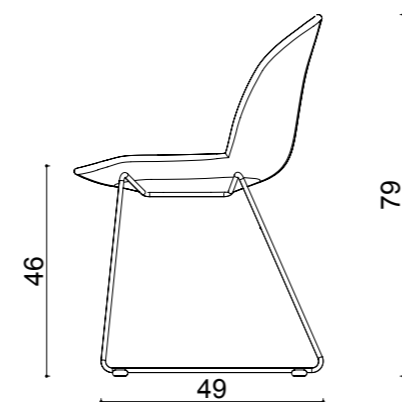

dimensions

rio

Technical info:

Back: Metal Structure + Polyurethane
Seat: Metal Structure + Polyurethane
Upholstery: Fabric + Leather Fixed Cover

Base: Ø12 mm decorative wire + Laser cut part

Base: Ø12 mm decorative wire + Laser cut part

Base: Ø12 mm decorative wire + Laser cut part + Conic pedestal base

Base: Ø12 mm decorative wire + Laser cut part + Conic pedestal base