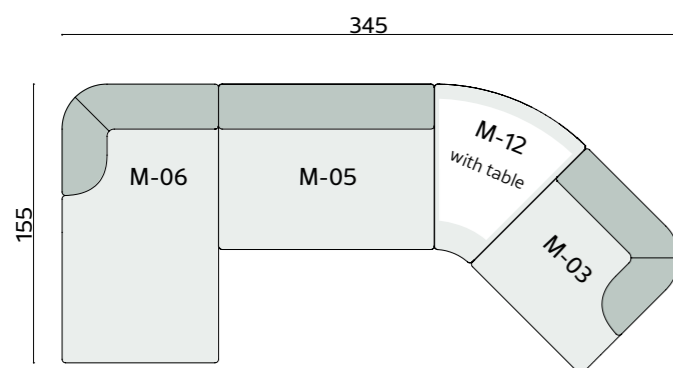

dimensions

moon

plans

Technical info:

Base: Laser cut part

Back: Solid Beechwood + HR Foam

Seat: HR Foam + Elastic Webbing + Solid Beechwood

Upholstery: Fabric + Leather Fixed Cover

PL 02

PL 01

PL 04

PL 03

PL 06

PL 05

PL 07

PL 08

PL 09

PL 10

PL 11