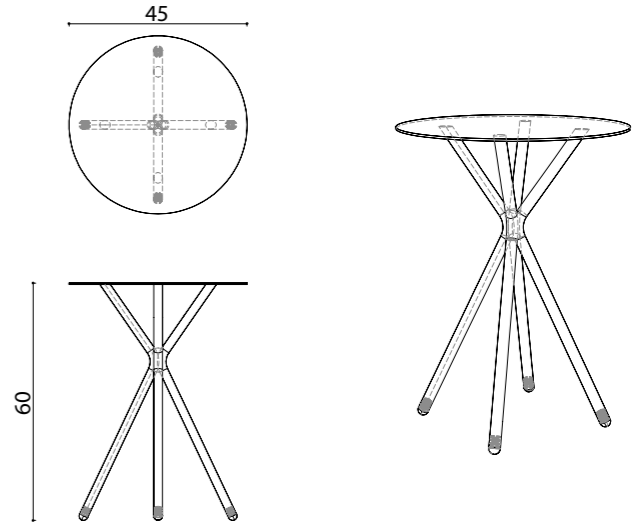

Technical info:

Base: Ø12 mm Metal Tube + Ø16 mm Metal Tube
Back: Laser cut part
Seat: Laser cut part
Upholstery: Fabric Seat Pad (optional)

nova bar armless

nova bar

dimensions
olea

Technical info:

Base: Ø17 mm Metal Tube + Ø16 mm Metal Tube
Back: Metal Mesh + 10 mm wire
Seat: Metal Mesh + Ø12 mm wire
Upholstery: Fabric Seat Pad (optional)

olea chair

olea lounge

dimensions

arte

Technical info:

Base: Ø16 mm Metal Tube + laser cut part

Back: Metal Structure + Polyurethane

Seat: HR Foam + Elastic Webbing + MDF

Upholstery: Fabric + Leather Fixed Cover

dimensions

lily

Technical info:

Base: Laser cut part + Ø22 x 1,5 mm Metal Tube + Plastic glide is used under the leg.

lily table

lily low table

lily bar table