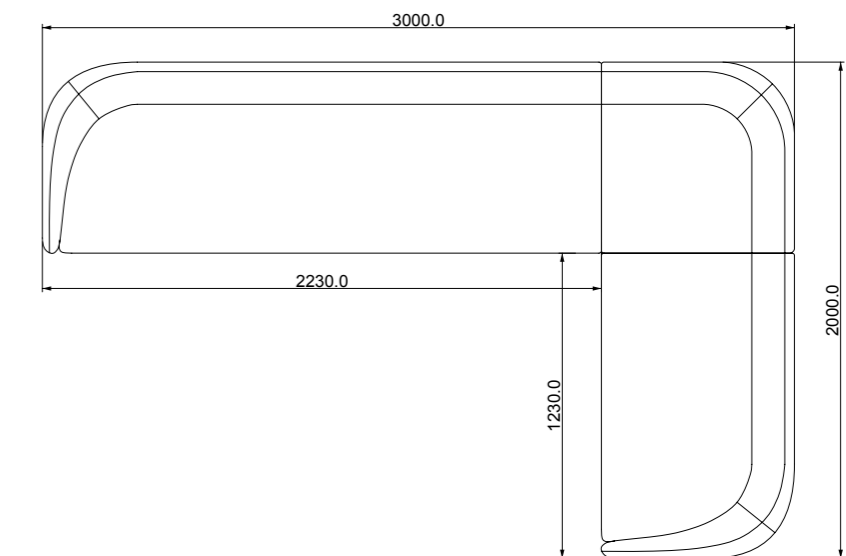

city single sofa

city 180cm

city 230 cm

city 300 cm

city L

dimensions
moon flat
modules

Technical info:

Base: Laser cut part
Back: Solid Beechwood + HR Foam
Seat: HR Foam + Elastic Webbing + Solid Beechwood
Upholstery: Fabric + Leather Fixed Cover