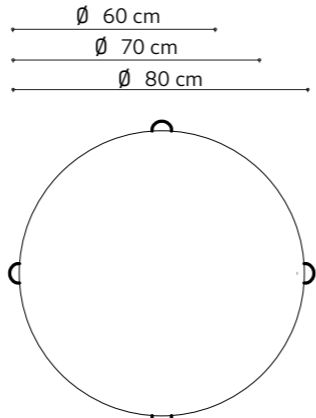

dimensions plus

Technical info:
Laser cut part + Ø60 x 1,5 mm Metal Tube + Solid
Metal + Plastic glide is used under the leg.