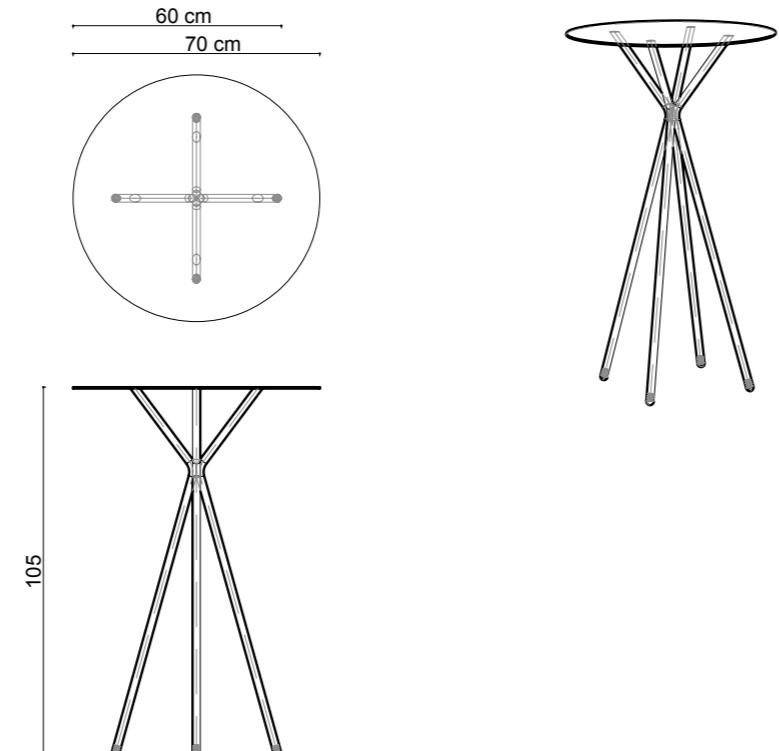

Technical info:

Base: Ø12 mm Metal Tube + Ø16 mm Metal Tube
Back: Laser cut part
Seat: Laser cut part
Upholstery: Fabric Seat Pad (optional)

nova bar armless

nova bar

dimensions
olea

Technical info:

Base: Ø17 mm Metal Tube + Ø16 mm Metal Tube
Back: Metal Mesh + 10 mm wire
Seat: Metal Mesh + Ø12 mm wire
Upholstery: Fabric Seat Pad (optional)

olea chair

olea lounge

dimensions

arte

Technical info:

Base: Ø16 mm Metal Tube + laser cut part

Back: Metal Structure + Polyurethane

Seat: HR Foam + Elastic Webbing + MDF

Upholstery: Fabric + Leather Fixed Cover

dimensions

lily

Technical info:

Base: Laser cut part + Ø22 x 1,5 mm Metal Tube + Plastic glide is used under the leg.

lily table

lily low table

lily bar table