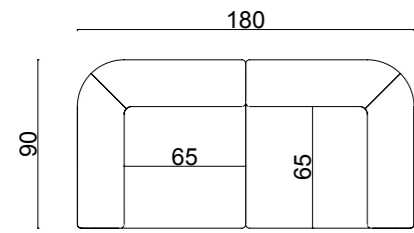

dimensions
moon flat
plans

Technical info:

Base: Laser cut part
Back: Solid Beechwood + HR Foam
Seat: HR Foam + Elastic Webbing + Solid Beechwood
Upholstery: Fabric + Leather Fixed Cover

moon flat **plan 01**