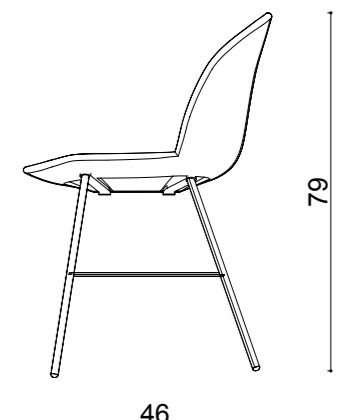

dimensions

rio

Technical info:

Back: Metal Structure + Polyurethane
Seat: Metal Structure + Polyurethane
Upholstery: Fabric + Leather Fixed Cover

rio triangle leg

Base: 20 x 29,76 x 1.5 mm Oval Tube + Laser cut part

rio armless triangle leg

Base: 20 x 29,76 x 1.5 mm Oval Tube + Laser cut part

rio x leg

Base: Ø16 mm Metal Tube + Ø8 mm decorative wire + Laser cut part

rio armless x leg

Base: Ø16 mm Metal Tube + Ø8 mm decorative wire + Laser cut part