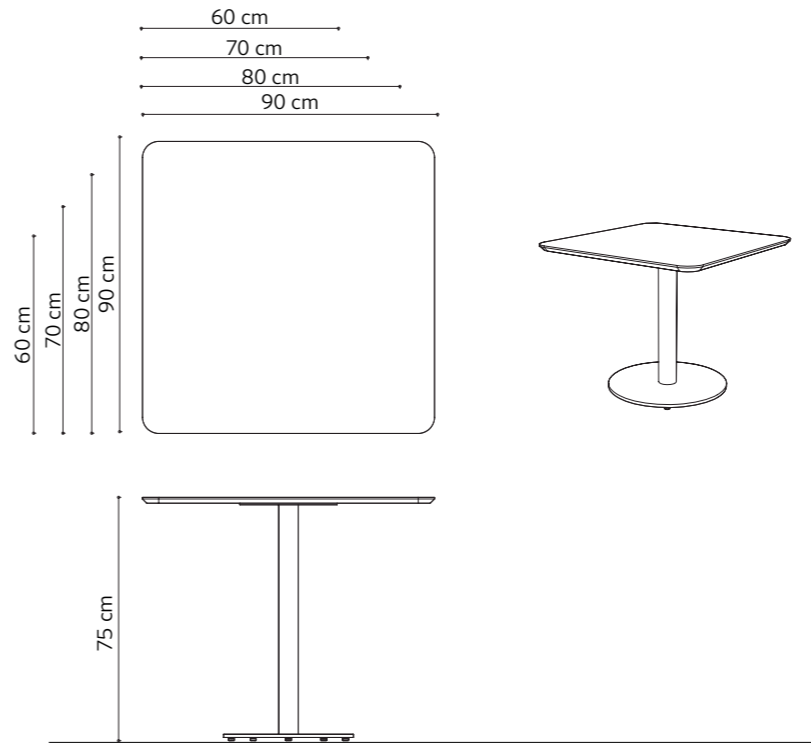

100x300xh75 cm
100x240xh75 cm
100x220xh75 cm
100x200xh75 cm
90x180xh75 cm
90x160xh75 cm

Line Long Table

dimensions line

Technical info:
Base: Laser cut part + Ø60 x 1,5 mm Metal Tube +
Plastic glide is used under the leg.

dimensions plus

Technical info:

Base: Laser cut part + $\varnothing 60 \times 1,5$ mm Metal Tube + Solid Metal + Plastic glide is used under the leg.

Plus Table Square

Plus Table Round

Plus Bar Table Square

Plus Bar Table Round

dimensions plus

Technical info:
Laser cut part + Ø60 x 1,5 mm Metal Tube + Solid
Metal + Plastic glide is used under the leg.

Plus Bar Table Square

Plus Bar Table Round

dimensions river

awa
90x90x40cm
120x120x40cm

awa
Ø90x40cm

awa
Ø60x45cm

awa
60x120x40cm
80x160x40cm

awa
Ø40x50cm

dimensions

awa

Technical info: