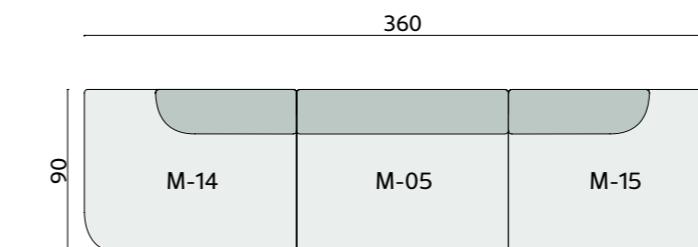

dimensions

moon

plans

Technical info:

Base: Laser cut part
Back: Solid Beechwood + HR Foam
Seat: HR Foam + Elastic Webbing + Solid Beechwood
Upholstery: Fabric + Leather Fixed Cover

dimensions

moon

plans