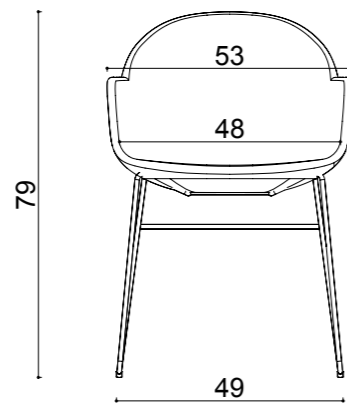

olea chair

olea lounge

dimensions

arte

Technical info:

Base: Ø16 mm Metal Tube + laser cut part

Back: Metal Structure + Polyurethane

Seat: HR Foam + Elastic Webbing + MDF

dimensions

rio

Technical info:

Back: Metal Structure + Polyurethane
Seat: Metal Structure + Polyurethane
Upholstery: Fabric + Leather Fixed Cover

rio triangle leg

Base: 20 x 29,76 x 1.5 mm Oval Tube + Laser cut part

rio armless triangle leg

Base: 20 x 29,76 x 1.5 mm Oval Tube + Laser cut part

rio x leg

Base: Ø16 mm Metal Tube + Ø8 mm decorative wire + Laser cut part

rio armless x leg

Base: Ø16 mm Metal Tube + Ø8 mm decorative wire + Laser cut part

dimensions

rio

Technical info:

Back: Metal Structure + Polyurethane
Seat: Metal Structure + Polyurethane
Upholstery: Fabric + Leather Fixed Cover

rio wire leg

Base: Ø12 mm decorative wire + Laser cut part

rio armless wire leg