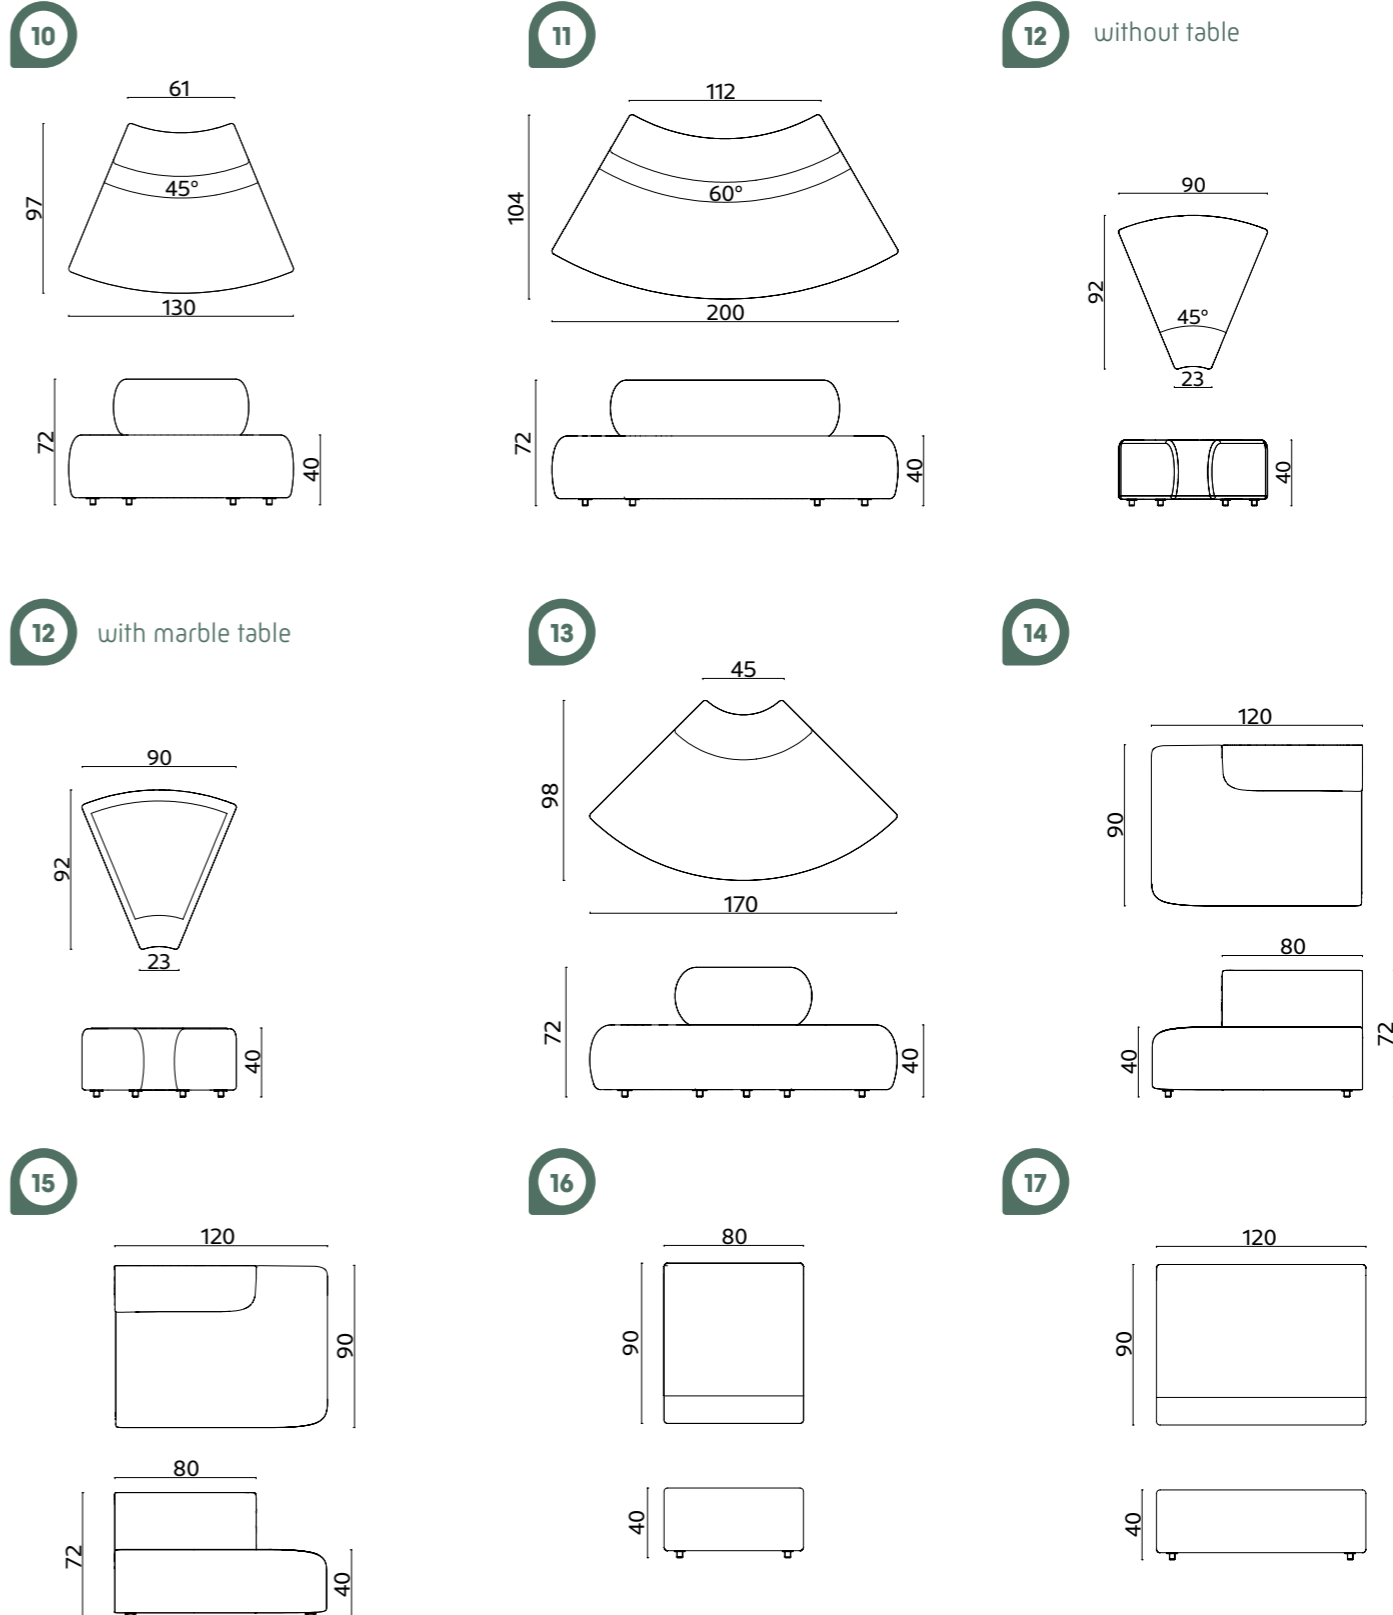

dimensions
moon flat
 plans

Technical info:

Base: Laser cut part
Back: Solid Beechwood + HR Foam
Seat: HR Foam + Elastic Webbing + Solid Beechwood
Upholstery: Fabric + Leather Fixed Cover

moon flat **plan 01**

moon flat **plan 02**

moon flat **plan 03**

moon flat **plan 04**

moon flat **plan 05**

moon flat **plan 06**

moon flat **plan 07**

moon flat **plan 08**

moon flat **plan 09**

dimensions

moon

modules

Technical info:

Base: Laser cut part
Back: Solid Beechwood + HR Foam
Seat: HR Foam + Elastic Webbing + Solid Beechwood
Upholstery: Fabric + Leather Fixed Cover

dimensions

moon

plans

100x300xh75 cm
100x240xh75 cm
100x220xh75 cm
100x200xh75 cm
90x180xh75 cm
90x160xh75 cm

Line Long Table

dimensions line

Technical info:
Base: Laser cut part + Ø60 x 1,5 mm Metal Tube +
Plastic glide is used under the leg.