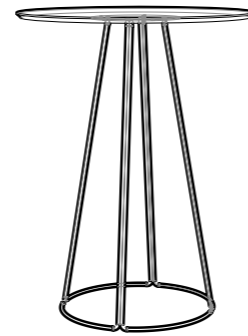

awa
90x90x40cm
120x120x40cm

awa
Ø90x40cm

awa
Ø60x45cm

awa
60x120x40cm
80x160x40cm

awa
Ø40x50cm

dimensions

awa

Technical info:

Laser cut part + Ø22 mm Metal Tube Leg + Plastic glide is used under the leg.

awa
100x40x40cm

awa
180x50x30cm

dimensions nory table

Technical info:

Laser cut part + Ø22 mm Metal Tube Leg + Plastic glide is used under the leg.

nory
Ø80x105cm
Ø70x105cm
Ø60x105cm

nory
Ø80x75cm
Ø60x75cm

ilex

ilex.com.tr