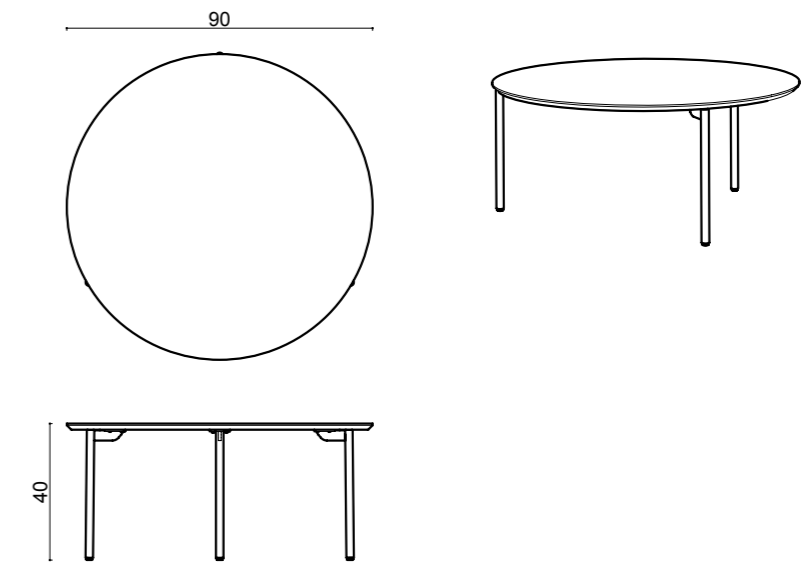

100x300xh75 cm
100x240xh75 cm
100x220xh75 cm
100x200xh75 cm
90x180xh75 cm
90x160xh75 cm

Line Long Table

dimensions line

Technical info:
Base: Laser cut part + Ø60 x 1,5 mm Metal Tube +
Plastic glide is used under the leg.

Technical info:

Top 4mm laser cut part + Ø22 mm Metal Tube + Half sphere base + Plastic glide is used under the leg.

river coffee table

river coffee table 70x45cm

river low table

river low table 90x35cm

dimensions
still

Technical info:
Laser cut part + Ø22 x 1,5 mm Metal Tube +
Plastic glide is used under the leg.

still
33x42xh60cm

still
40x40xh40cm

still
40x40xh48cm

dimensions

awa

Technical info:

Laser cut part + Ø22 mm Metal Tube Leg + Plastic glide is used under the leg.

awa
90x90x40cm
120x120x40cm

awa
Ø90x40cm

awa
Ø60x45cm

awa
60x120x40cm
80x160x40cm

awa
Ø40x50cm

dimensions

awa

Technical info: