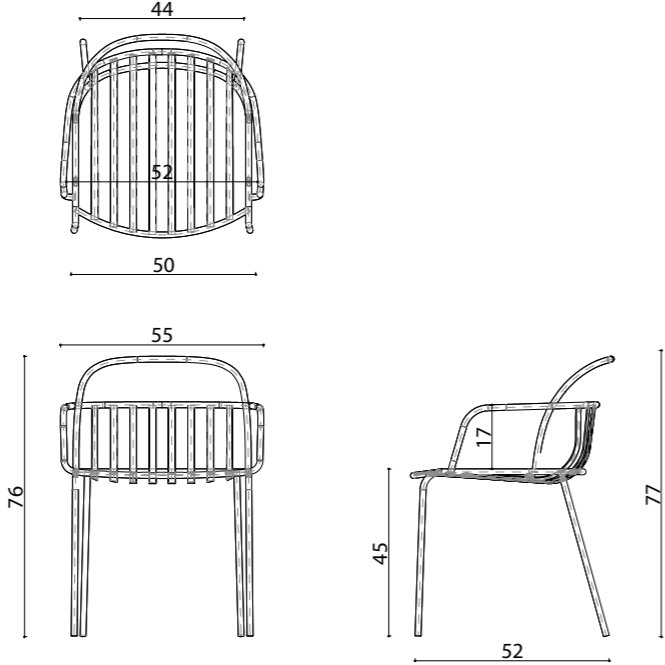

Seat: Laser cut part

Upholstery: Fabric Seat Pad (optional)

rosa chair

rosa bench

rosa lounge

rosa bar

dimensions

nova

Technical info:

Base: Ø12 mm Metal Tube + Ø16 mm Metal Tube
Back: Laser cut part
Seat: Laser cut part
Upholstery: Fabric Seat Pad (optional)

nova chair armless

nova lounge

nova chair

nova bench

dimensions
nova