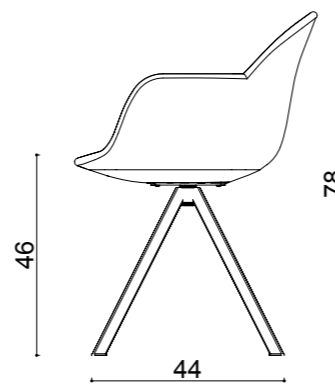

olea chair

olea lounge

dimensions

arte

Technical info:

Base: Ø16 mm Metal Tube + laser cut part

Back: Metal Structure + Polyurethane

Seat: HR Foam + Elastic Webbing + MDF

dimensions

rio

Technical info:

Back: Metal Structure + Polyurethane
Seat: Metal Structure + Polyurethane
Upholstery: Fabric + Leather Fixed Cover

rio wood leg

rio office leg

rio armless wood leg

rio armless office leg

dimensions

rio

Technical info:

Back: Metal Structure + Polyurethane
Seat: Metal Structure + Polyurethane
Upholstery: Fabric + Leather Fixed Cover

rio triangle leg

Base: 20 x 29,76 x 1.5 mm Oval Tube + Laser cut part

rio armless triangle leg

Base: 20 x 29,76 x 1.5 mm Oval Tube + Laser cut part

rio x leg

Base: Ø16 mm Metal Tube + Ø8 mm decorative wire + Laser cut part

rio armless x leg

Base: Ø16 mm Metal Tube + Ø8 mm decorative wire + Laser cut part