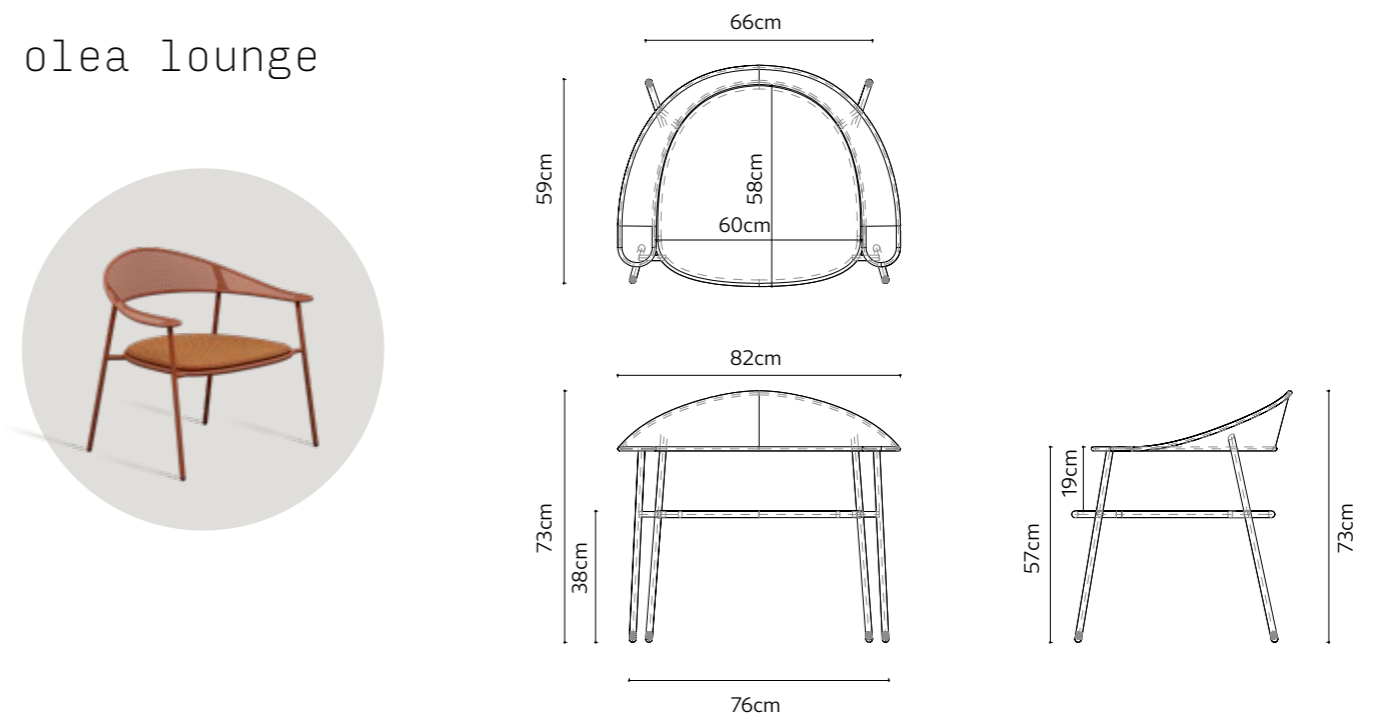

Technical info:

Base: Ø12 mm Metal Tube + Ø16 mm Metal Tube
Back: Laser cut part
Seat: Laser cut part
Upholstery: Fabric Seat Pad (optional)

nova bar armless

nova bar

dimensions
olea

Technical info:

Base: Ø17 mm Metal Tube + Ø16 mm Metal Tube
Back: Metal Mesh + 10 mm wire
Seat: Metal Mesh + Ø12 mm wire
Upholstery: Fabric Seat Pad (optional)

olea chair

olea lounge

dimensions

arte

Technical info:

Base: Ø16 mm Metal Tube + laser cut part

Back: Metal Structure + Polyurethane

Seat: HR Foam + Elastic Webbing + MDF