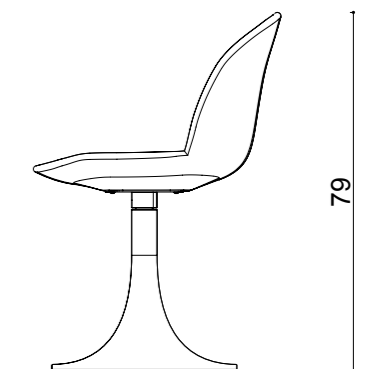

dimensions

rio

Technical info:

Back: Metal Structure + Polyurethane
Seat: Metal Structure + Polyurethane
Upholstery: Fabric + Leather Fixed Cover

rio wire leg

Base: Ø12 mm decorative wire + Laser cut part

rio armless wire leg

Base: Ø12 mm decorative wire + Laser cut part

rio conical leg

Base: Ø12 mm decorative wire + Laser cut part + Conic pedestal base

rio armless conical leg

Base: Ø12 mm decorative wire + Laser cut part + Conic pedestal base