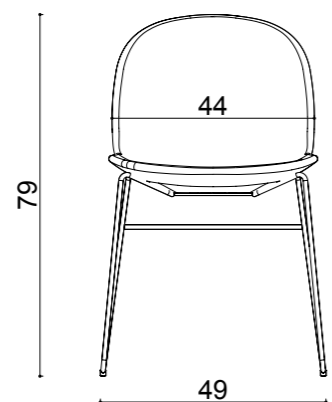

dimensions

rio

Technical info:

Back: Metal Structure + Polyurethane
Seat: Metal Structure + Polyurethane
Upholstery: Fabric + Leather Fixed Cover

Base: Ø12 mm decorative wire + Laser cut part

Base: Ø12 mm decorative wire + Laser cut part

Base: Ø12 mm decorative wire + Laser cut part + Conic pedestal base

Base: Ø12 mm decorative wire + Laser cut part + Conic pedestal base