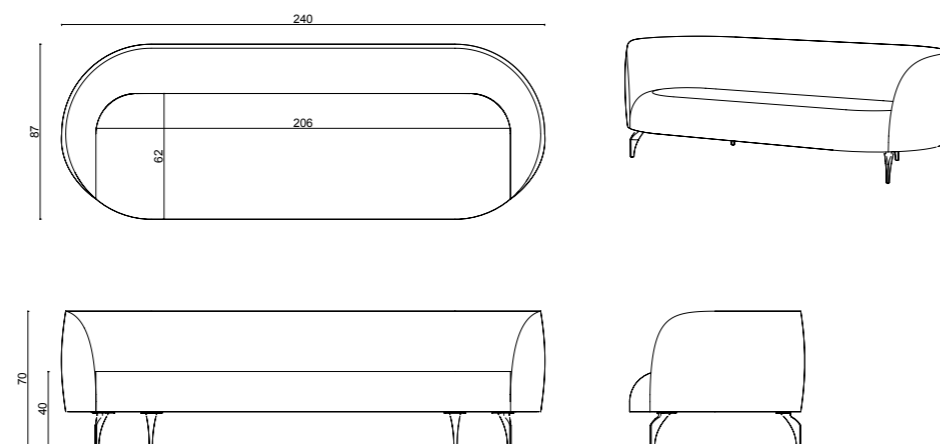

dora sofa 240cm