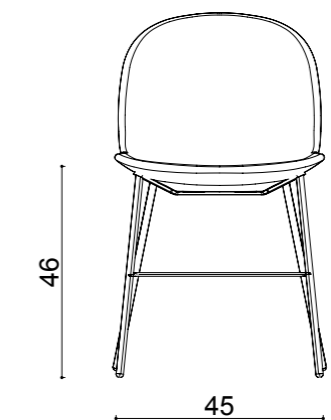

olea chair

olea lounge

dimensions

arte

Technical info:

Base: Ø16 mm Metal Tube + laser cut part

Back: Metal Structure + Polyurethane

Seat: HR Foam + Elastic Webbing + MDF

dimensions

rio

Technical info:

Back: Metal Structure + Polyurethane
Seat: Metal Structure + Polyurethane
Upholstery: Fabric + Leather Fixed Cover

rio triangle leg

Base: 20 x 29,76 x 1.5 mm Oval Tube + Laser cut part

rio armless triangle leg

Base: 20 x 29,76 x 1.5 mm Oval Tube + Laser cut part

rio x leg

Base: Ø16 mm Metal Tube + Ø8 mm decorative wire + Laser cut part

rio armless x leg

Base: Ø16 mm Metal Tube + Ø8 mm decorative wire + Laser cut part