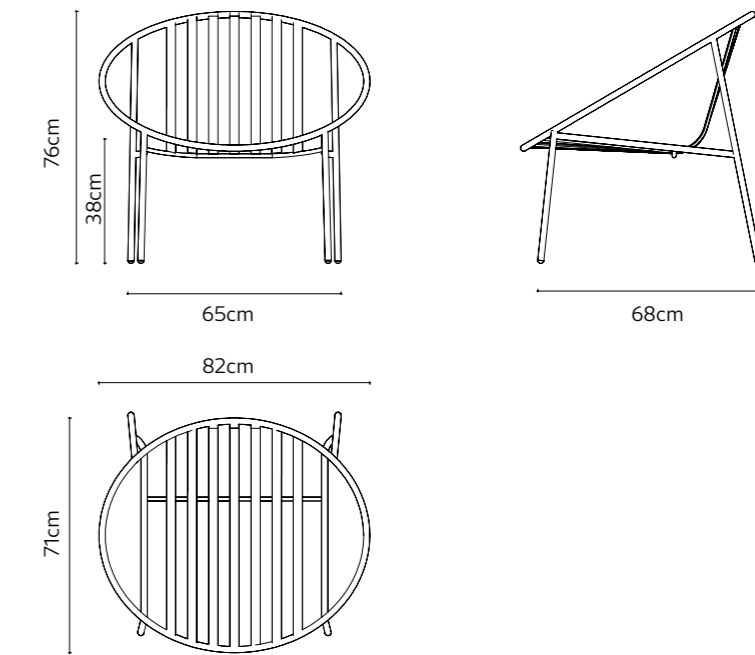

Seat: Laser cut part

Upholstery: Fabric Seat Pad (optional)

rosa chair

rosa bench

rosa lounge

rosa bar

dimensions

nova

Technical info:

Base: Ø12 mm Metal Tube + Ø16 mm Metal Tube
Back: Laser cut part
Seat: Laser cut part
Upholstery: Fabric Seat Pad (optional)

nova chair armless

nova lounge

nova chair

nova bench

dimensions
nova

Technical info:

Base: Ø12 mm Metal Tube + Ø16 mm Metal Tube
Back: Laser cut part
Seat: Laser cut part
Upholstery: Fabric Seat Pad (optional)

nova bar armless

nova bar

dimensions
olea

Technical info:

Base: Ø17 mm Metal Tube + Ø16 mm Metal Tube
Back: Metal Mesh + 10 mm wire
Seat: Metal Mesh + Ø12 mm wire
Upholstery: Fabric Seat Pad (optional)