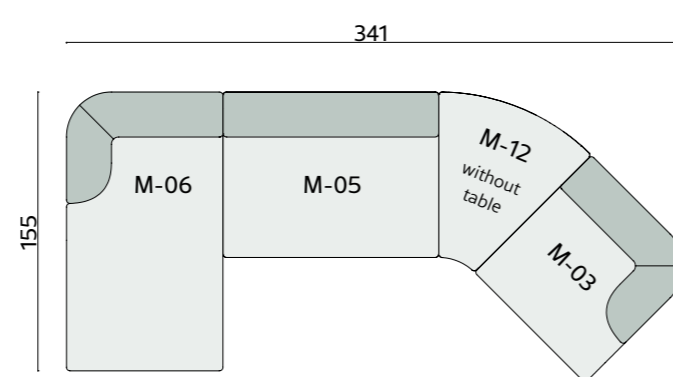

dimensions

moon

plans

Technical info:

Base: Laser cut part

Back: Solid Beechwood + HR Foam

Seat: HR Foam + Elastic Webbing + Solid Beechwood

Upholstery: Fabric + Leather Fixed Cover

PL 02

PL 01

PL 04

PL 03

PL 06

PL 05

PL 07

PL 08

PL 09

PL 10

PL 11