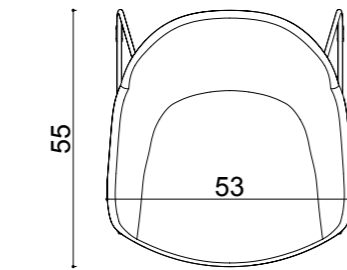

dimensions

rio

Technical info:

Back: Metal Structure + Polyurethane
Seat: Metal Structure + Polyurethane
Upholstery: Fabric + Leather Fixed Cover

rio wire leg

Base: Ø12 mm decorative wire + Laser cut part