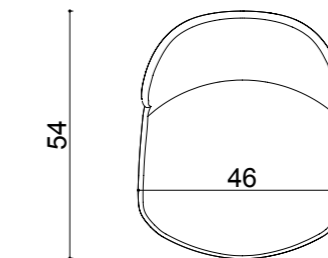

Base: Ø12 mm decorative wire + Laser cut part

rio conical leg

Base: Ø12 mm decorative wire + Laser cut part + Conic pedestal base

rio armless conical leg

Base: Ø12 mm decorative wire + Laser cut part + Conic pedestal base