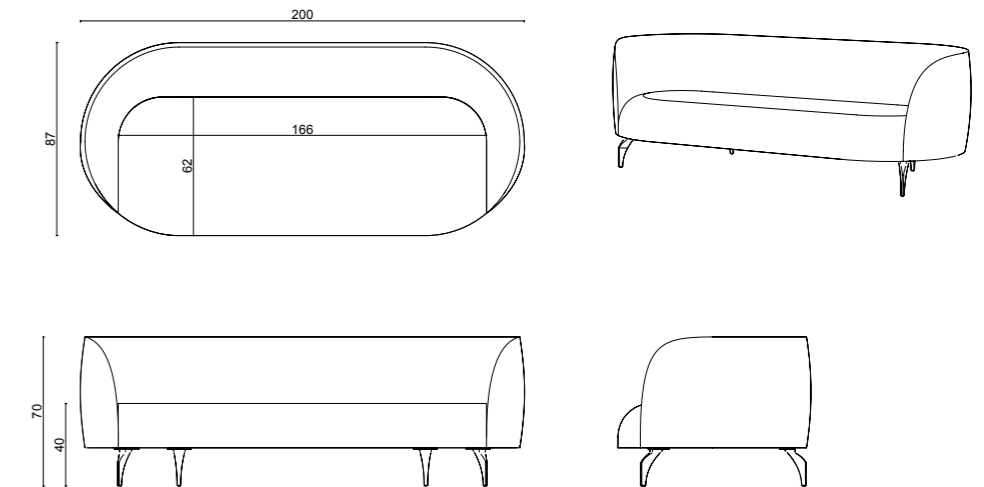

dora sofa 200 cm

dora sofa 240cm

dora C sofa

dimensions

city

Technical info:

Base: Cast Metal Leg
Back: Solid Beechwood + HR Foam
Seat: HR Foam + Elastic Webbing + Solid Beechwood
Upholstery: Fabric + Leather Fixed Cover