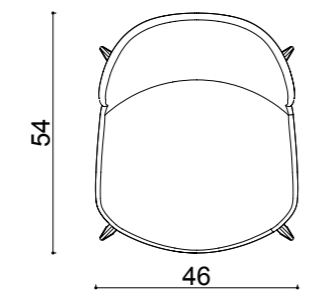

olea chair

olea lounge

dimensions

arte

Technical info:

Base: Ø16 mm Metal Tube + laser cut part

Back: Metal Structure + Polyurethane

Seat: HR Foam + Elastic Webbing + MDF

dimensions

rio

Technical info:

Back: Metal Structure + Polyurethane
Seat: Metal Structure + Polyurethane
Upholstery: Fabric + Leather Fixed Cover

rio triangle leg

Base: 20 x 29,76 x 1.5 mm Oval Tube + Laser cut part

rio armless triangle leg

Base: 20 x 29,76 x 1.5 mm Oval Tube + Laser cut part

rio x leg

Base: Ø16 mm Metal Tube + Ø8 mm decorative wire + Laser cut part

rio armless x leg

Base: Ø16 mm Metal Tube + Ø8 mm decorative wire + Laser cut part