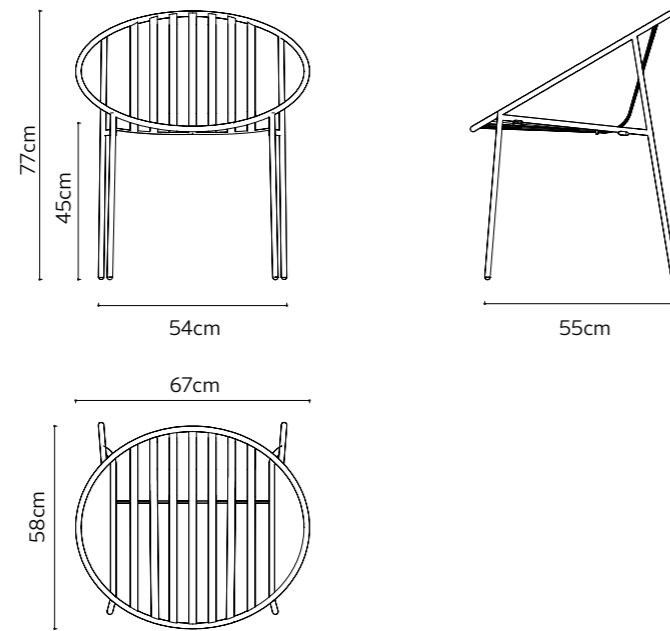

dimensions

rosa

Technical info:

Base: Ø16 mm Metal Tube + Ø6 mm decorative wire

Back: Laser cut part

Seat: Laser cut part

Upholstery: Fabric Seat Pad (optional)

rosa chair