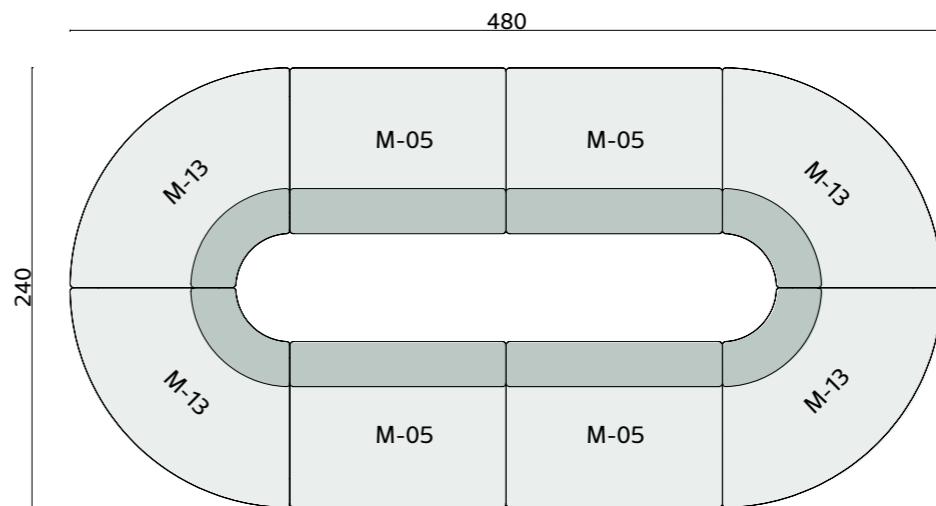

dimensions

moon

modules

Technical info:

Base: Laser cut part
Back: Solid Beechwood + HR Foam
Seat: HR Foam + Elastic Webbing + Solid Beechwood
Upholstery: Fabric + Leather Fixed Cover

dimensions

moon

plans

dimensions

moon

plans

Technical info:

Base: Laser cut part
Back: Solid Beechwood + HR Foam
Seat: HR Foam + Elastic Webbing + Solid Beechwood
Upholstery: Fabric + Leather Fixed Cover

dimensions

moon

plans

100x300xh75 cm
100x240xh75 cm
100x220xh75 cm
100x200xh75 cm
90x180xh75 cm
90x160xh75 cm

Line Long Table

dimensions line

Technical info:
Base: Laser cut part + Ø60 x 1,5 mm Metal Tube +
Plastic glide is used under the leg.