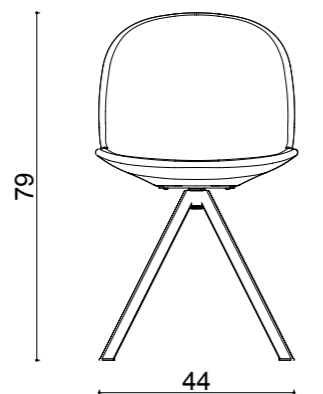

Technical info:

Base: Ø12 mm Metal Tube + Ø16 mm Metal Tube
Back: Laser cut part
Seat: Laser cut part
Upholstery: Fabric Seat Pad (optional)

nova bar armless

nova bar

dimensions
olea

Technical info:

Base: Ø17 mm Metal Tube + Ø16 mm Metal Tube
Back: Metal Mesh + 10 mm wire
Seat: Metal Mesh + Ø12 mm wire
Upholstery: Fabric Seat Pad (optional)

olea chair

olea lounge

dimensions

arte

Technical info:

Base: Ø16 mm Metal Tube + laser cut part

Back: Metal Structure + Polyurethane

Seat: HR Foam + Elastic Webbing + MDF

dimensions

rio

Technical info:

Back: Metal Structure + Polyurethane
Seat: Metal Structure + Polyurethane
Upholstery: Fabric + Leather Fixed Cover

rio triangle leg

Base: 20 x 29,76 x 1.5 mm Oval Tube + Laser cut part

rio armless triangle leg

Base: 20 x 29,76 x 1.5 mm Oval Tube + Laser cut part

rio x leg

Base: Ø16 mm Metal Tube + Ø8 mm decorative wire + Laser cut part

rio armless x leg

Base: Ø16 mm Metal Tube + Ø8 mm decorative wire + Laser cut part