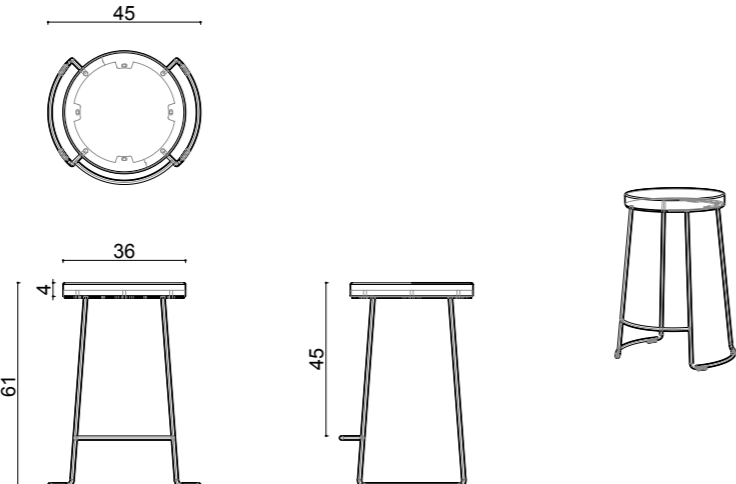

nory counter