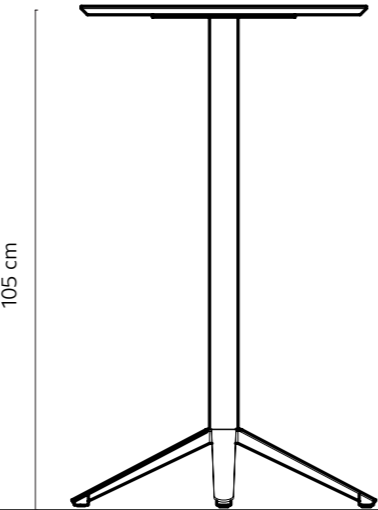

100x300xh75 cm
100x240xh75 cm
100x220xh75 cm
100x200xh75 cm
90x180xh75 cm
90x160xh75 cm

Line Long Table

dimensions line

Technical info:
Base: Laser cut part + Ø60 x 1,5 mm Metal Tube +
Plastic glide is used under the leg.

dimensions plus

Technical info:

Base: Laser cut part + $\varnothing 60 \times 1,5$ mm Metal Tube + Solid Metal + Plastic glide is used under the leg.

Plus Table Square

Plus Table Round

Plus Bar Table Square

Plus Bar Table Round

dimensions plus

Technical info:
Laser cut part + Ø60 x 1,5 mm Metal Tube + Solid
Metal + Plastic glide is used under the leg.

Plus Bar Table Square

Plus Bar Table Round

dimensions river

awa
90x90x40cm
120x120x40cm

awa
Ø90x40cm

awa
Ø60x45cm

awa
60x120x40cm
80x160x40cm

awa
Ø40x50cm

dimensions

awa

Technical info: