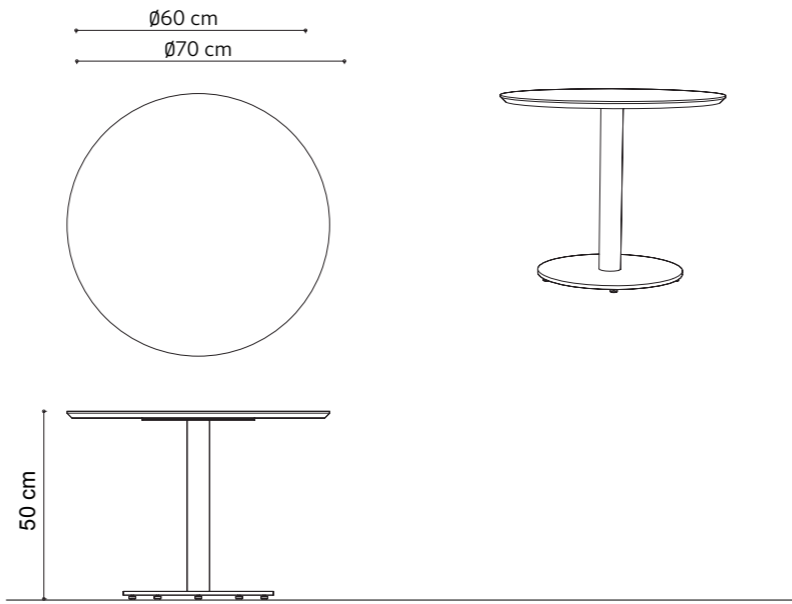

100x300xh75 cm
100x240xh75 cm
100x220xh75 cm
100x200xh75 cm
90x180xh75 cm
90x160xh75 cm

Line Long Table

dimensions line

Technical info:
Base: Laser cut part + Ø60 x 1,5 mm Metal Tube +
Plastic glide is used under the leg.

dimensions plus

Technical info:

Base: Laser cut part + $\varnothing 60 \times 1,5$ mm Metal Tube + Solid Metal + Plastic glide is used under the leg.

Plus Table Square

Plus Table Round

Plus Bar Table Square