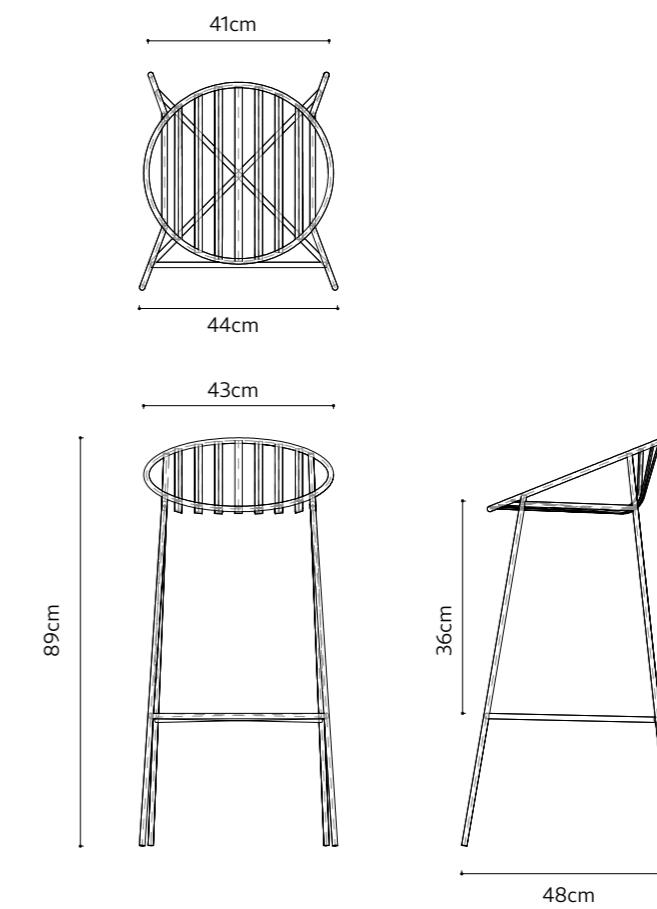

dimensions

rosa

Technical info:

Base: Ø16 mm Metal Tube + Ø6 mm decorative wire

Back: Laser cut part

Seat: Laser cut part

Upholstery: Fabric Seat Pad (optional)

rosa bar