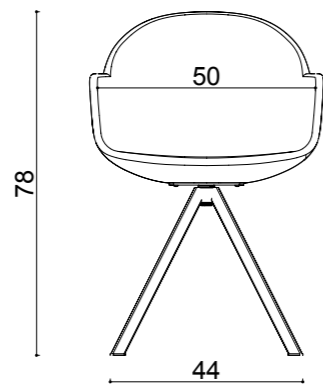

Technical info:

Base: Ø12 mm Metal Tube + Ø16 mm Metal Tube
Back: Laser cut part
Seat: Laser cut part
Upholstery: Fabric Seat Pad (optional)

nova bar armless

nova bar

dimensions
olea

Technical info:

Base: Ø17 mm Metal Tube + Ø16 mm Metal Tube
Back: Metal Mesh + 10 mm wire
Seat: Metal Mesh + Ø12 mm wire
Upholstery: Fabric Seat Pad (optional)

olea chair

olea lounge

dimensions

arte

Technical info:

Base: Ø16 mm Metal Tube + laser cut part

Back: Metal Structure + Polyurethane

Seat: HR Foam + Elastic Webbing + MDF

dimensions

rio

Technical info:

Back: Metal Structure + Polyurethane
Seat: Metal Structure + Polyurethane
Upholstery: Fabric + Leather Fixed Cover

rio triangle leg

Base: 20 x 29,76 x 1.5 mm Oval Tube + Laser cut part

rio armless triangle leg

Base: 20 x 29,76 x 1.5 mm Oval Tube + Laser cut part

rio x leg

Base: Ø16 mm Metal Tube + Ø8 mm decorative wire + Laser cut part

rio armless x leg

Base: Ø16 mm Metal Tube + Ø8 mm decorative wire + Laser cut part