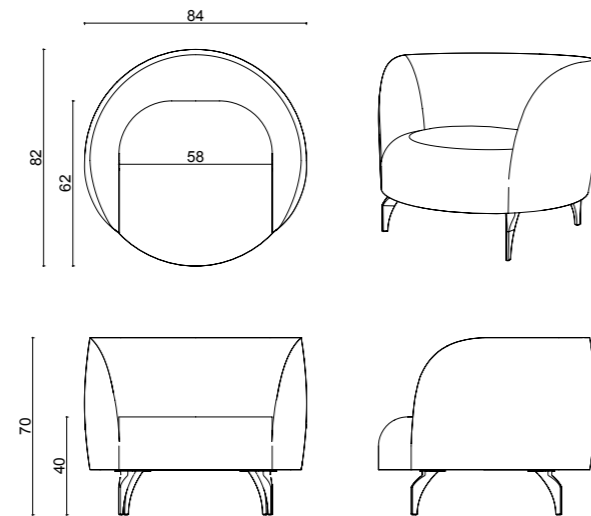

dimensions

dora

Technical info:

Base: Cast Metal Leg
Back: Solid Beechwood + HR Foam + Soft Cushion
Seat: HR Foam + Elastic Webbing + Solid Beechwood
Upholstery: Fabric + Leather Fixed Cover

dora single sofa