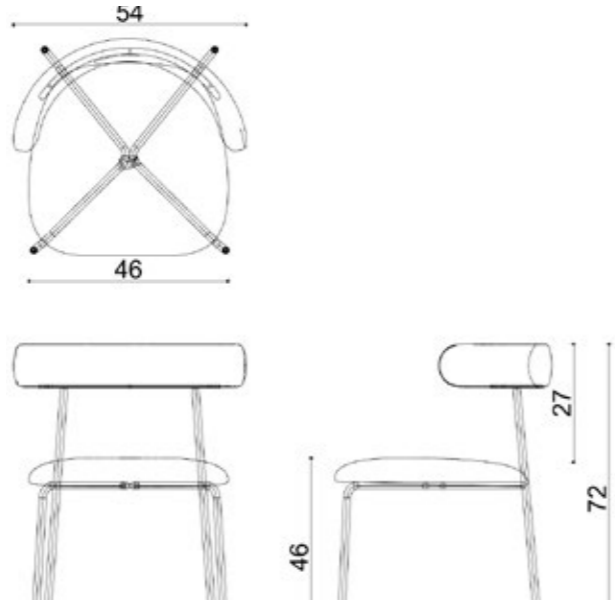

Technical info:

Base: Ø12 mm Metal Tube + Ø16 mm Metal Tube
Back: Laser cut part
Seat: Laser cut part
Upholstery: Fabric Seat Pad (optional)

nova bar armless

nova bar

dimensions
olea

Technical info:

Base: Ø17 mm Metal Tube + Ø16 mm Metal Tube
Back: Metal Mesh + 10 mm wire
Seat: Metal Mesh + Ø12 mm wire
Upholstery: Fabric Seat Pad (optional)

olea chair

olea lounge

dimensions

arte

Technical info:

Base: Ø16 mm Metal Tube + laser cut part

Back: Metal Structure + Polyurethane

Seat: HR Foam + Elastic Webbing + MDF

Upholstery: Fabric + Leather Fixed Cover

dimensions

lily

Technical info:

Base: Laser cut part + Ø22 x 1,5 mm Metal Tube + Plastic glide is used under the leg.

lily table

lily low table

lily bar table