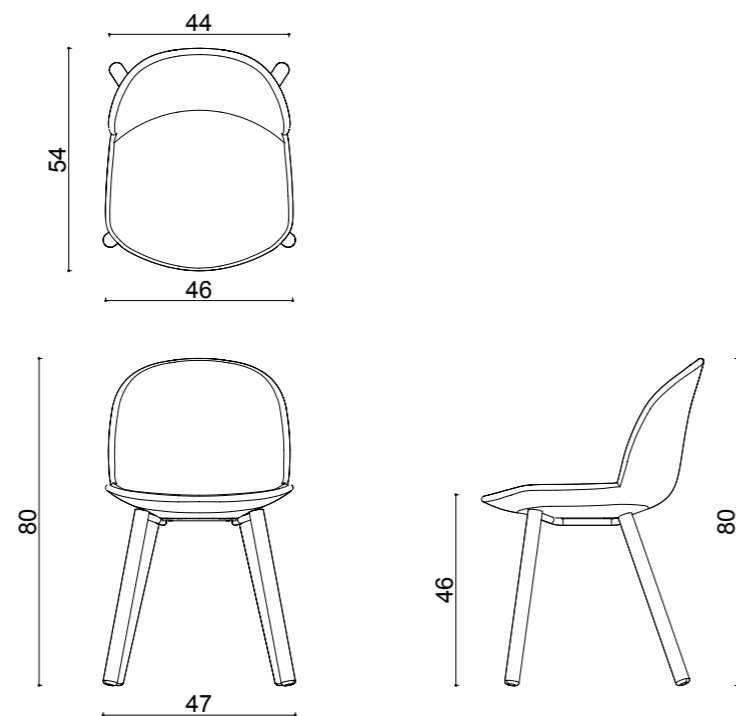

olea chair

olea lounge

dimensions

arte

Technical info:

Base: Ø16 mm Metal Tube + laser cut part

Back: Metal Structure + Polyurethane

Seat: HR Foam + Elastic Webbing + MDF

dimensions

rio

Technical info:

Back: Metal Structure + Polyurethane
Seat: Metal Structure + Polyurethane
Upholstery: Fabric + Leather Fixed Cover

rio wood leg

rio office leg

rio armless wood leg

rio armless office leg