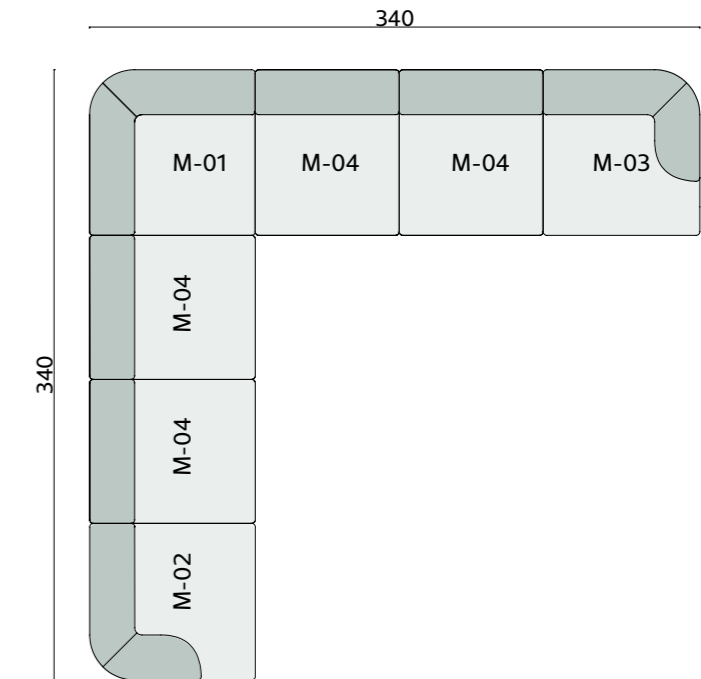

dimensions

moon

plans

Technical info:

Base: Laser cut part

Back: Solid Beechwood + HR Foam

Seat: HR Foam + Elastic Webbing + Solid Beechwood

Upholstery: Fabric + Leather Fixed Cover

PL 02

PL 01

PL 04

PL 03

PL 06

PL 05

PL 07

PL 08

PL 09

PL 10

PL 11