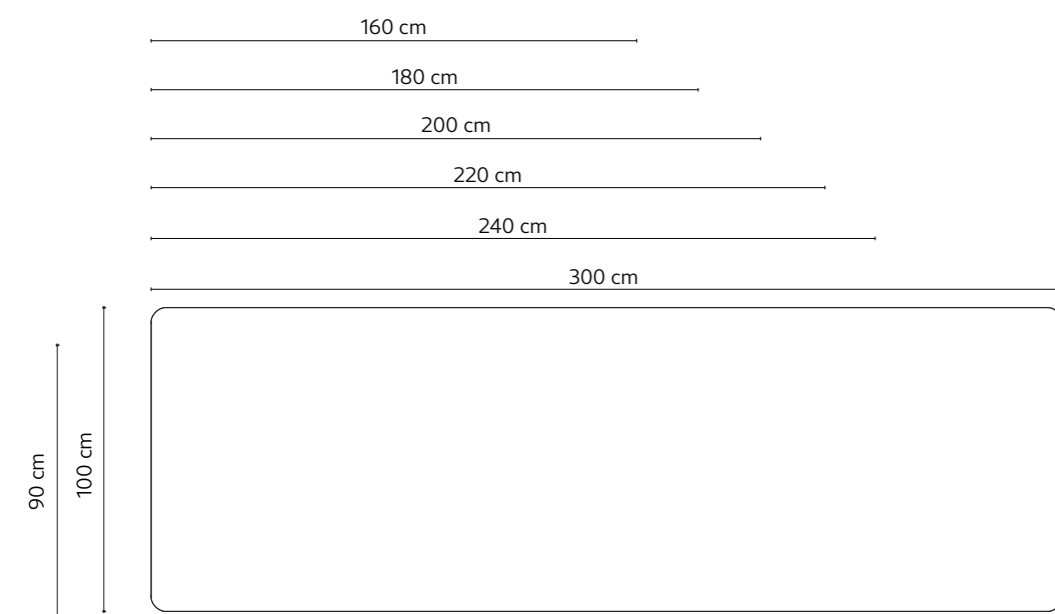

dimensions

moon

plans

Technical info:

Base: Laser cut part
Back: Solid Beechwood + HR Foam
Seat: HR Foam + Elastic Webbing + Solid Beechwood
Upholstery: Fabric + Leather Fixed Cover

dimensions

moon

plans

Technical info:

Base: Laser cut part
Back: Solid Beechwood + HR Foam
Seat: HR Foam + Elastic Webbing + Solid Beechwood
Upholstery: Fabric + Leather Fixed Cover

dimensions layer

Technical info:

Base: Laser cut part + 50 x 30 x 1,5 mm Metal Tube + Ø76 x 2 mm Metal Tube + Plastic glide is used under the leg.

100x300xh75 cm
100x240xh75 cm
100x220xh75 cm
100x200xh75 cm
90x180xh75 cm
90x160xh75 cm

Line Long Table

dimensions line

Technical info:
Base: Laser cut part + Ø60 x 1,5 mm Metal Tube +
Plastic glide is used under the leg.