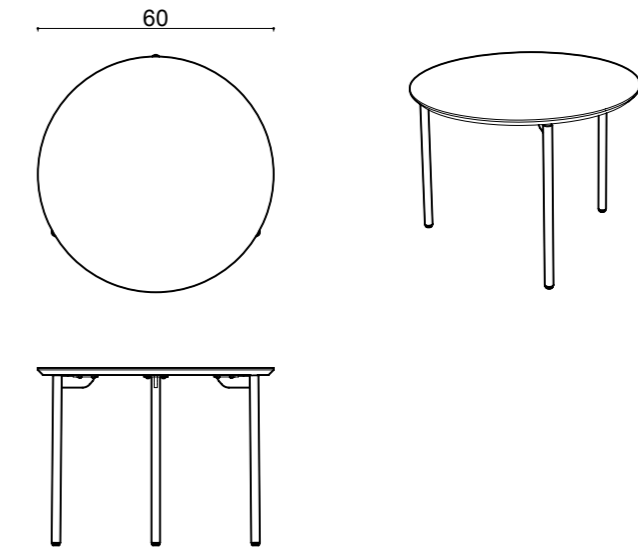

100x300xh75 cm
100x240xh75 cm
100x220xh75 cm
100x200xh75 cm
90x180xh75 cm
90x160xh75 cm

Line Long Table

dimensions line

Technical info:
Base: Laser cut part + Ø60 x 1,5 mm Metal Tube +
Plastic glide is used under the leg.

Technical info:
Laser cut part + Ø22 x 1,5 mm Metal Tube +
Plastic glide is used under the leg.

still
33x42xh60cm

still
40x40xh40cm

still
40x40xh48cm

dimensions

awa

Technical info:

Laser cut part + Ø22 mm Metal Tube Leg + Plastic glide is used under the leg.

awa
90x90x40cm
120x120x40cm

awa
Ø90x40cm

awa
Ø60x45cm

awa
60x120x40cm
80x160x40cm

awa
Ø40x50cm

dimensions

awa

Technical info:

nory
Ø80x105cm
Ø70x105cm
Ø60x105cm

nory
Ø80x75cm
Ø60x75cm

ilex

ilex.com.tr