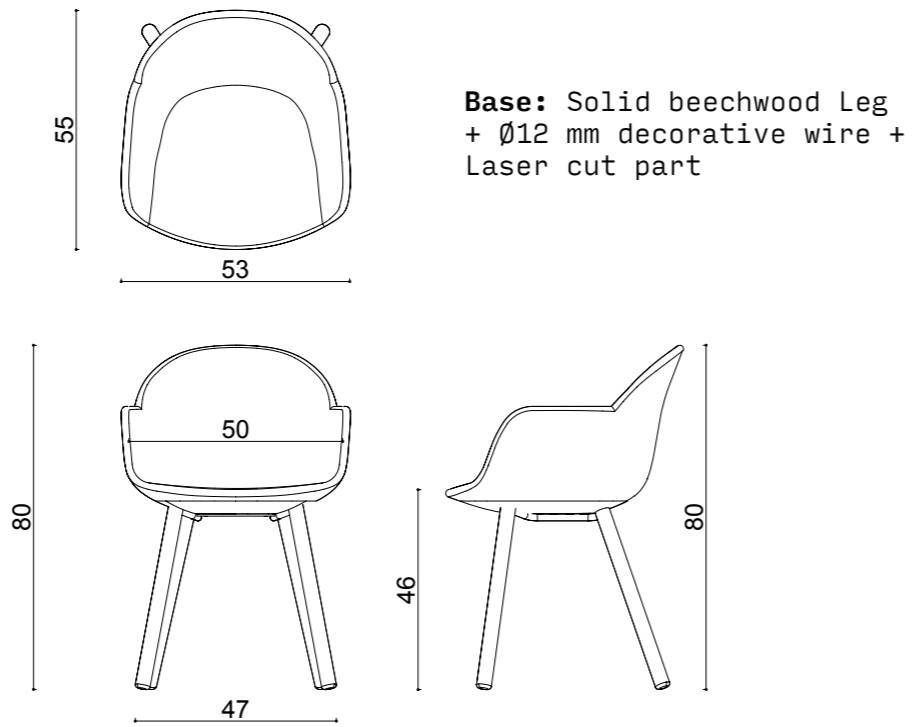

dimensions

rio

Technical info:

Back: Metal Structure + Polyurethane
Seat: Metal Structure + Polyurethane
Upholstery: Fabric + Leather Fixed Cover

rio wood leg