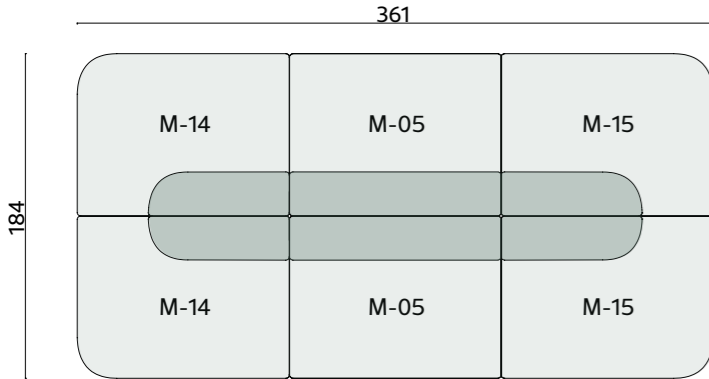

dimensions

moon

plans

Technical info:

Base: Laser cut part
Back: Solid Beechwood + HR Foam
Seat: HR Foam + Elastic Webbing + Solid Beechwood
Upholstery: Fabric + Leather Fixed Cover

dimensions

moon

plans