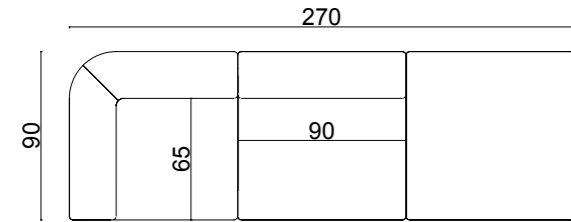

moon flat **plan 03**