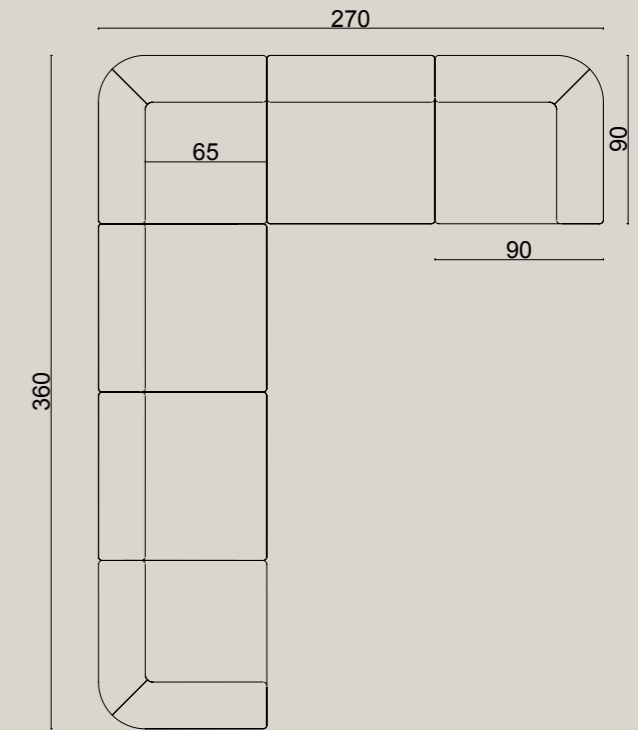

moon flat **plan 07**