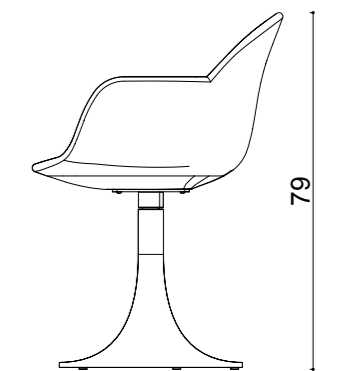

Base: Ø12 mm decorative wire + Laser cut part + Conic pedestal base