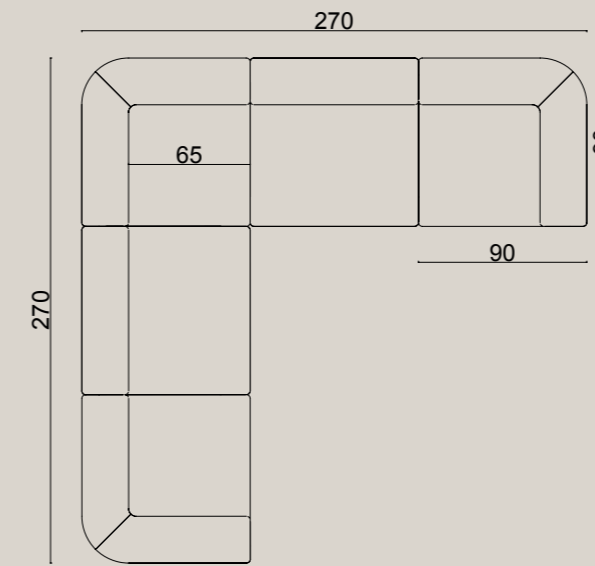

dimensions
moon flat
 plans

Technical info:

Base: Laser cut part
Back: Solid Beechwood + HR Foam
Seat: HR Foam + Elastic Webbing + Solid Beechwood
Upholstery: Fabric + Leather Fixed Cover

moon flat **plan 01**

moon flat **plan 02**

moon flat **plan 03**

moon flat **plan 04**

moon flat **plan 05**

moon flat **plan 06**

moon flat **plan 07**

moon flat **plan 08**

moon flat **plan 09**

dimensions

moon

modules

Technical info:

Base: Laser cut part
Back: Solid Beechwood + HR Foam
Seat: HR Foam + Elastic Webbing + Solid Beechwood
Upholstery: Fabric + Leather Fixed Cover

dimensions

moon

plans

100x300xh75 cm
100x240xh75 cm
100x220xh75 cm
100x200xh75 cm
90x180xh75 cm
90x160xh75 cm

Line Long Table

dimensions line

Technical info:
Base: Laser cut part + Ø60 x 1,5 mm Metal Tube +
Plastic glide is used under the leg.