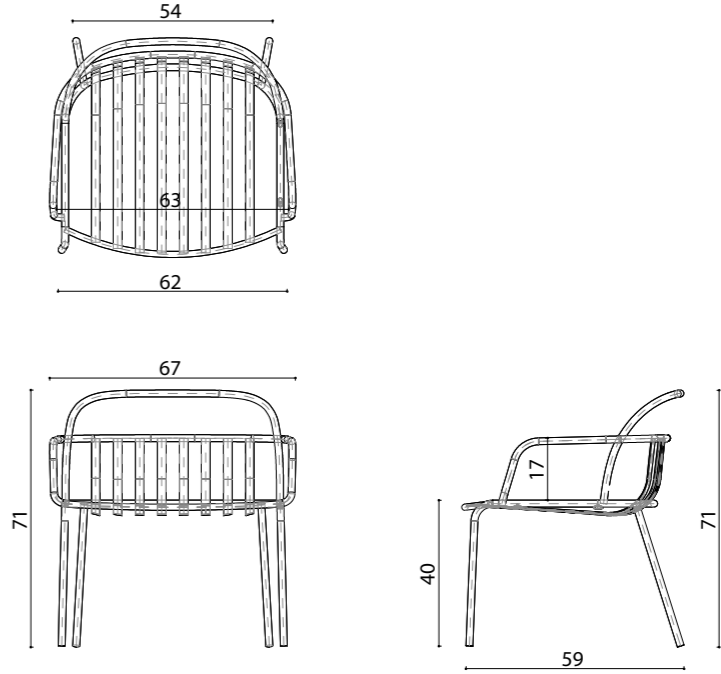

nova lounge