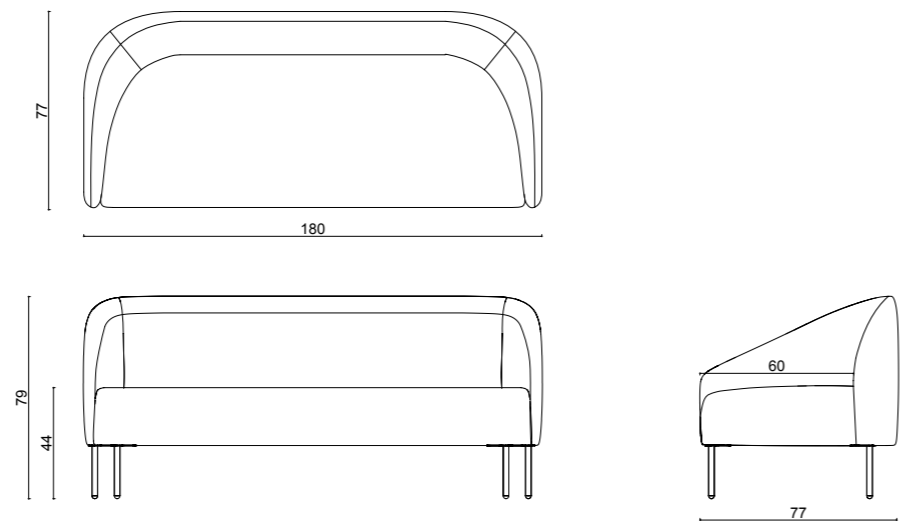

dimensions

city

Technical info:

Base: Cast Metal Leg
Back: Solid Beechwood + HR Foam
Seat: HR Foam + Elastic Webbing + Solid Beechwood
Upholstery: Fabric + Leather Fixed Cover

city single sofa

city 180cm

city 230 cm