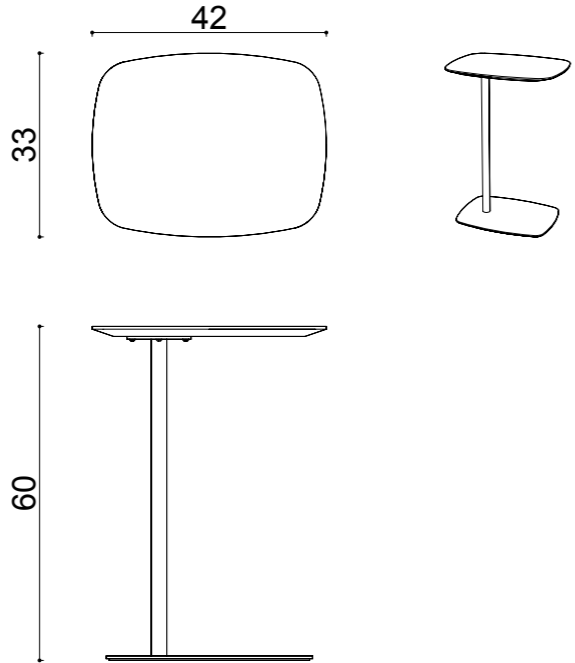

100x300xh75 cm
100x240xh75 cm
100x220xh75 cm
100x200xh75 cm
90x180xh75 cm
90x160xh75 cm

Line Long Table

dimensions line

Technical info:
Base: Laser cut part + Ø60 x 1,5 mm Metal Tube +
Plastic glide is used under the leg.

Technical info:

Top 4mm laser cut part + Ø22 mm Metal Tube + Half sphere base + Plastic glide is used under the leg.

river coffee table

river coffee table 70x45cm

river low table

river low table 90x35cm

dimensions
still

Technical info:
Laser cut part + Ø22 x 1,5 mm Metal Tube +
Plastic glide is used under the leg.

still
33x42xh60cm

still
40x40xh40cm

still
40x40xh48cm

dimensions

awa

Technical info:

Laser cut part + Ø22 mm Metal Tube Leg + Plastic glide is used under the leg.

awa
90x90x40cm
120x120x40cm

awa
Ø90x40cm

awa
Ø60x45cm

awa
60x120x40cm
80x160x40cm

awa
Ø40x50cm

dimensions

awa

Technical info: