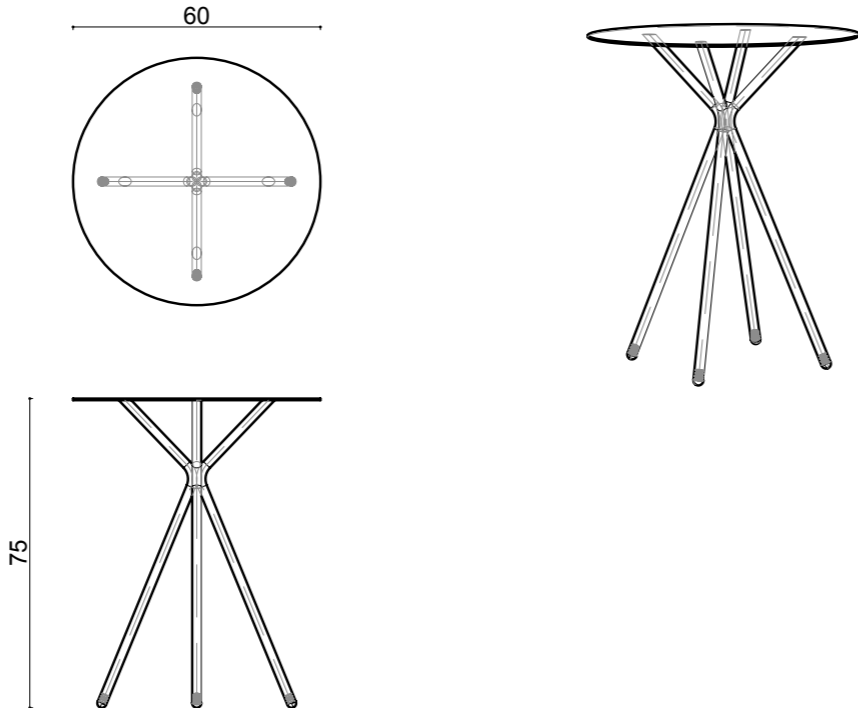

Technical info:

Base: Ø12 mm Metal Tube + Ø16 mm Metal Tube
Back: Laser cut part
Seat: Laser cut part
Upholstery: Fabric Seat Pad (optional)

nova bar armless

nova bar

dimensions
olea

Technical info:

Base: Ø17 mm Metal Tube + Ø16 mm Metal Tube
Back: Metal Mesh + 10 mm wire
Seat: Metal Mesh + Ø12 mm wire
Upholstery: Fabric Seat Pad (optional)

olea chair

olea lounge

dimensions

arte

Technical info:

Base: Ø16 mm Metal Tube + laser cut part

Back: Metal Structure + Polyurethane

Seat: HR Foam + Elastic Webbing + MDF

Upholstery: Fabric + Leather Fixed Cover

dimensions

lily

Technical info:

Base: Laser cut part + Ø22 x 1,5 mm Metal Tube + Plastic glide is used under the leg.

lily table

lily low table

lily bar table