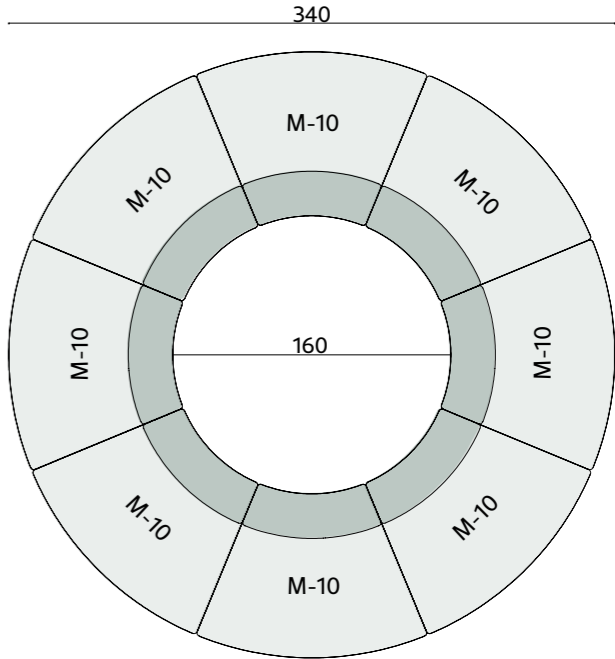

dimensions

moon

plans

Technical info:

Base: Laser cut part
Back: Solid Beechwood + HR Foam
Seat: HR Foam + Elastic Webbing + Solid Beechwood
Upholstery: Fabric + Leather Fixed Cover