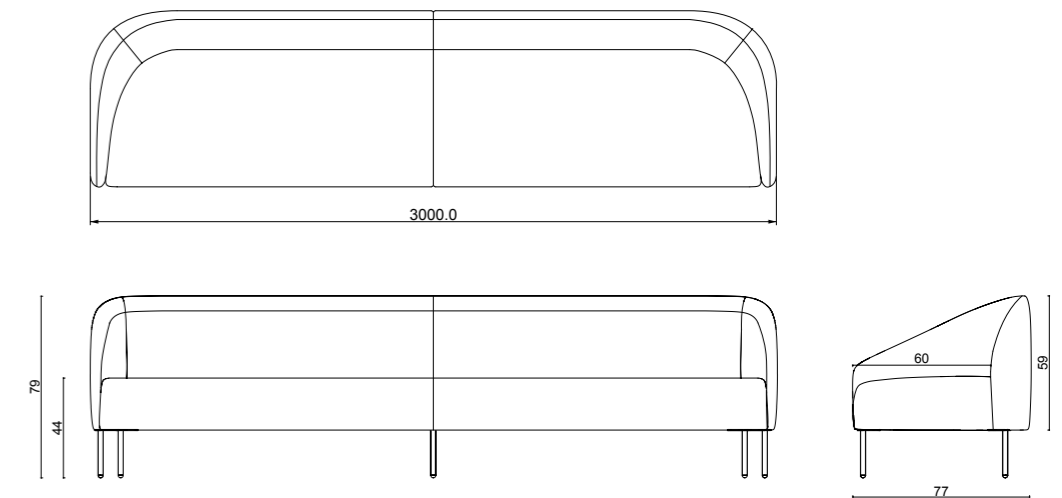

city single sofa

city 180cm

city 230 cm

city 300 cm

city L

dimensions
moon flat
modules

Technical info:

Base: Laser cut part
Back: Solid Beechwood + HR Foam
Seat: HR Foam + Elastic Webbing + Solid Beechwood
Upholstery: Fabric + Leather Fixed Cover