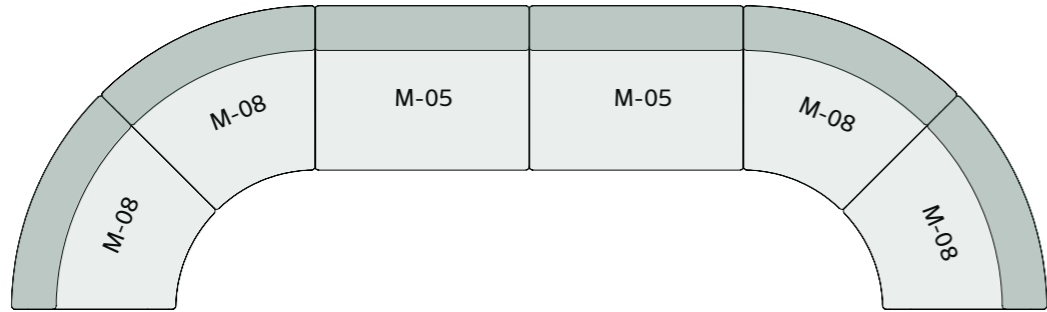

dimensions

moon

plans

Technical info:

Base: Laser cut part
Back: Solid Beechwood + HR Foam
Seat: HR Foam + Elastic Webbing + Solid Beechwood
Upholstery: Fabric + Leather Fixed Cover

dimensions

moon

plans