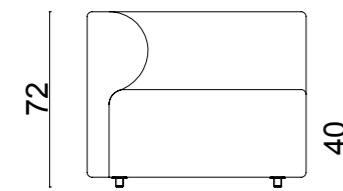

dimensions
moon flat
modules

Technical info:

Base: Laser cut part
Back: Solid Beechwood + HR Foam
Seat: HR Foam + Elastic Webbing + Solid Beechwood
Upholstery: Fabric + Leather Fixed Cover

01

02

03

01

+

02

+

03