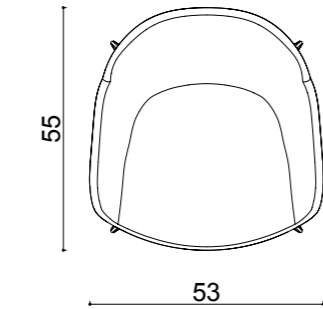

dimensions

rio

Technical info:

Back: Metal Structure + Polyurethane
Seat: Metal Structure + Polyurethane
Upholstery: Fabric + Leather Fixed Cover

rio triangle leg

Base: 20 x 29,76 x 1.5 mm Oval Tube + Laser cut part