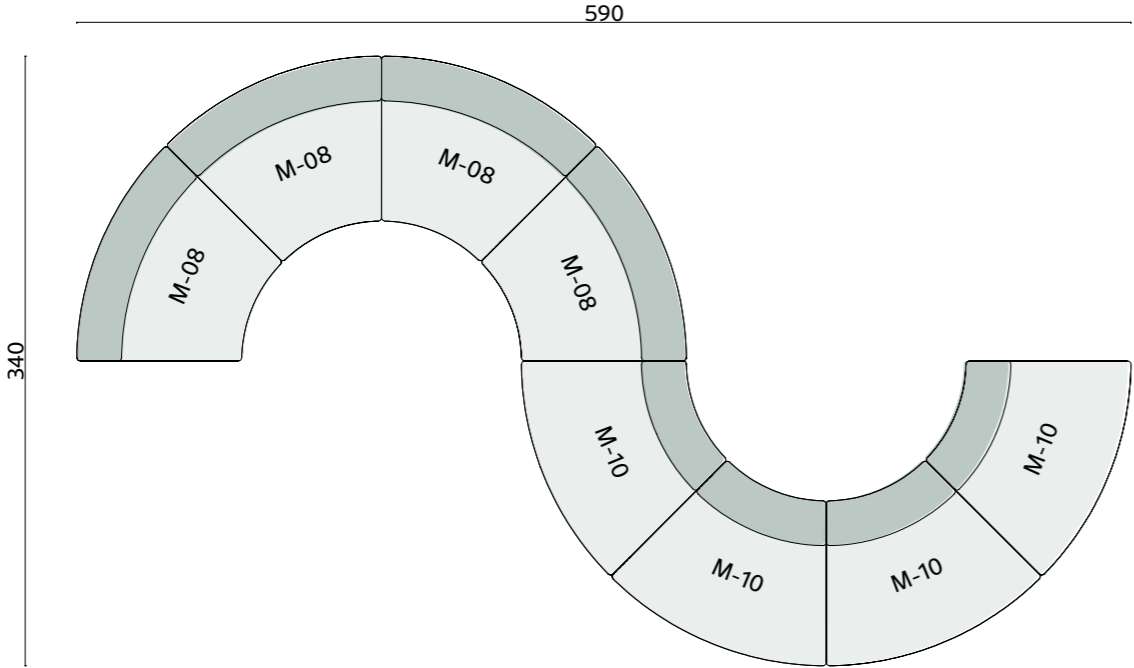

dimensions

moon

plans

Technical info:

Base: Laser cut part
Back: Solid Beechwood + HR Foam
Seat: HR Foam + Elastic Webbing + Solid Beechwood
Upholstery: Fabric + Leather Fixed Cover