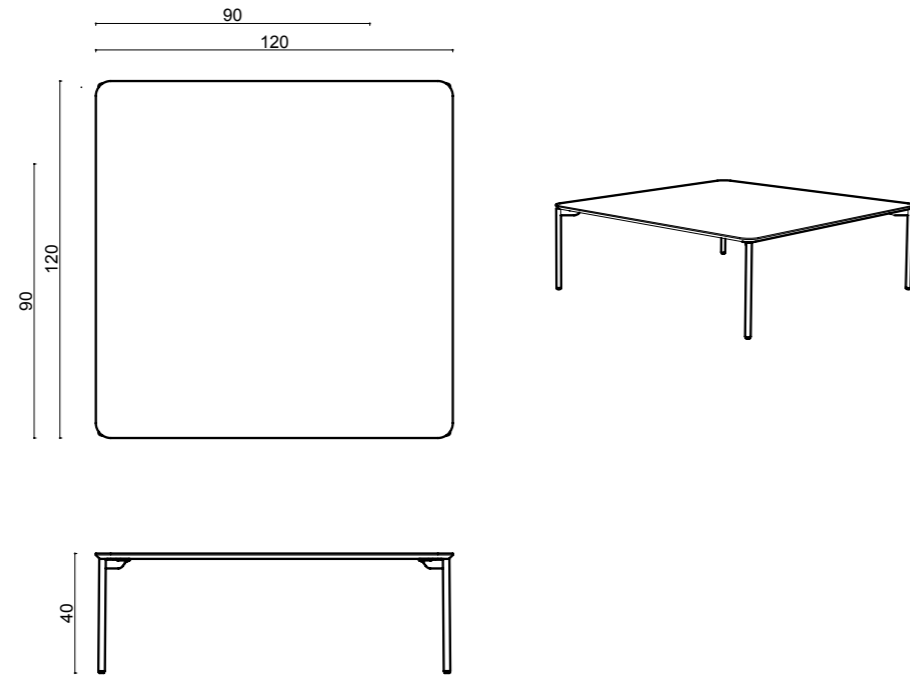

100x300xh75 cm
100x240xh75 cm
100x220xh75 cm
100x200xh75 cm
90x180xh75 cm
90x160xh75 cm

Line Long Table

dimensions line

Technical info:
Base: Laser cut part + Ø60 x 1,5 mm Metal Tube +
Plastic glide is used under the leg.

Technical info:
Laser cut part + Ø22 x 1,5 mm Metal Tube +
Plastic glide is used under the leg.

still
33x42xh60cm

still
40x40xh40cm

still
40x40xh48cm

dimensions

awa

Technical info:

Laser cut part + Ø22 mm Metal Tube Leg + Plastic glide is used under the leg.

awa
90x90x40cm
120x120x40cm

awa
Ø90x40cm

awa
Ø60x45cm

awa
60x120x40cm
80x160x40cm

awa
Ø40x50cm

dimensions

awa

Technical info: