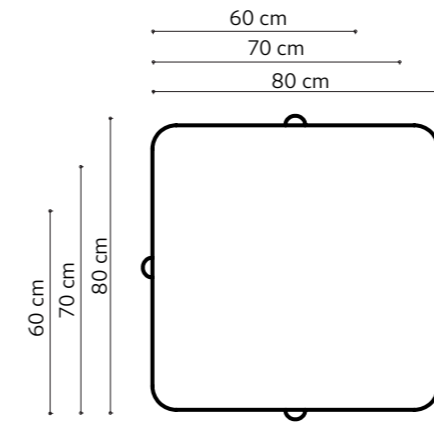

dimensions plus

Technical info:

Base: Laser cut part + $\varnothing 60 \times 1,5$ mm Metal Tube + Solid Metal + Plastic glide is used under the leg.

Plus Table Square