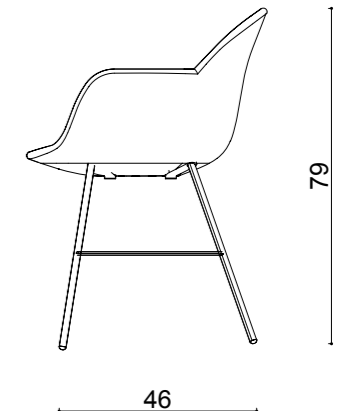

rio armless triangle leg

Base: 20 x 29,76 x 1.5 mm Oval Tube + Laser cut part

rio x leg

Base: Ø16 mm Metal Tube + Ø8 mm decorative wire + Laser cut part

rio armless x leg

Base: Ø16 mm Metal Tube + Ø8 mm decorative wire + Laser cut part