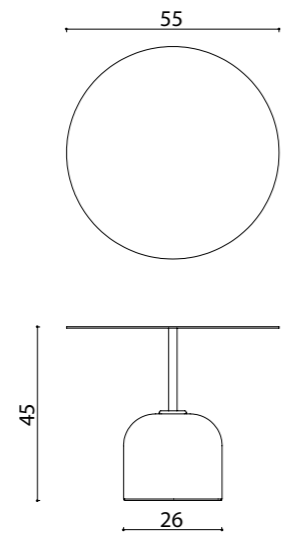

100x300xh75 cm
100x240xh75 cm
100x220xh75 cm
100x200xh75 cm
90x180xh75 cm
90x160xh75 cm

Line Long Table

dimensions line

Technical info:
Base: Laser cut part + Ø60 x 1,5 mm Metal Tube +
Plastic glide is used under the leg.

Plus Bar Table Round

dimensions plus

Technical info:
Laser cut part + Ø60 x 1,5 mm Metal Tube + Solid
Metal + Plastic glide is used under the leg.

Plus Bar Table Square

Plus Bar Table Round

dimensions river

Technical info:

Top 4mm laser cut part + Ø22 mm Metal Tube + Half sphere base + Plastic glide is used under the leg.

river coffee table

river coffee table 70x45cm

river low table

river low table 90x35cm

dimensions
still

awa
90x90x40cm
120x120x40cm

awa
Ø90x40cm

awa
Ø60x45cm

awa
60x120x40cm
80x160x40cm

awa
Ø40x50cm

dimensions

awa

Technical info: