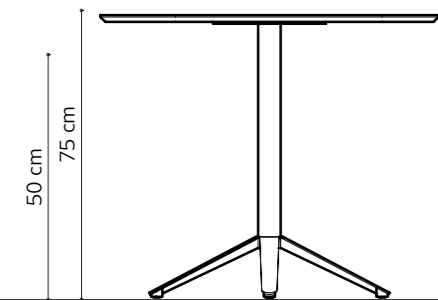

100x300xh75 cm
100x240xh75 cm
100x220xh75 cm
100x200xh75 cm
90x180xh75 cm
90x160xh75 cm

Line Long Table

dimensions line

Technical info:
Base: Laser cut part + Ø60 x 1,5 mm Metal Tube +
Plastic glide is used under the leg.

dimensions plus

Technical info:

Base: Laser cut part + $\varnothing 60 \times 1,5$ mm Metal Tube + Solid Metal + Plastic glide is used under the leg.

Plus Table Square

Plus Table Round

Plus Bar Table Square