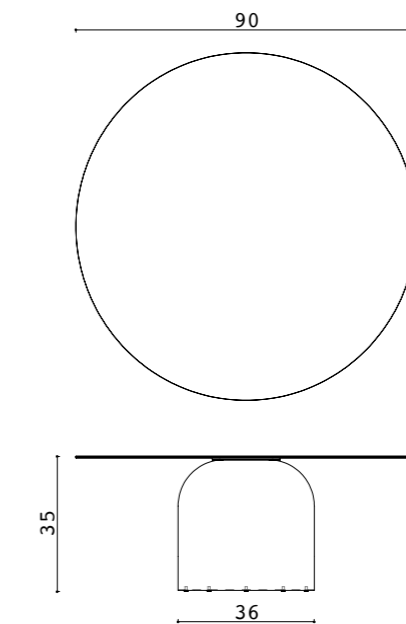

river low table 90x35cm