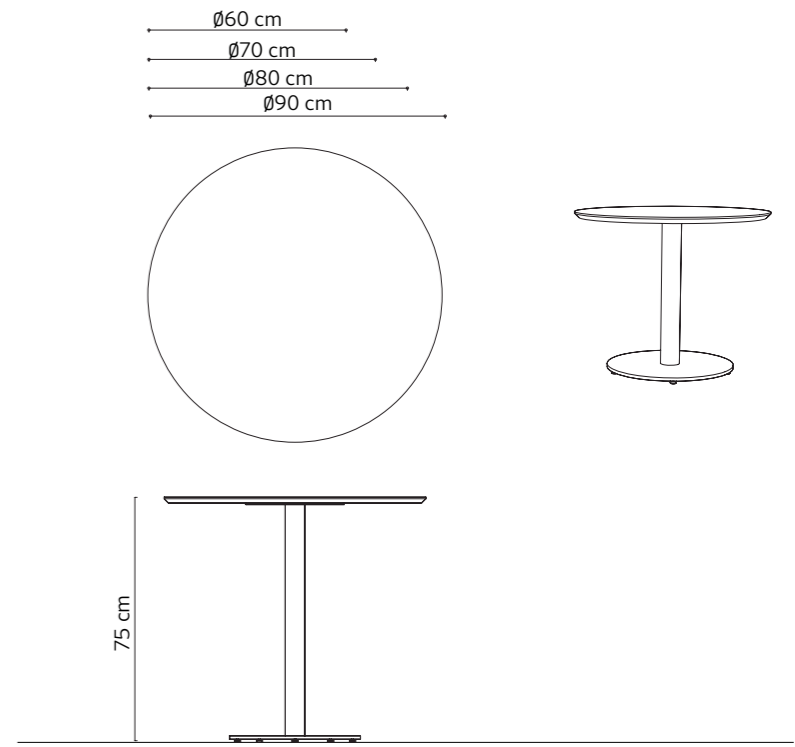

100x300xh75 cm
100x240xh75 cm
100x220xh75 cm
100x200xh75 cm
90x180xh75 cm
90x160xh75 cm

Line Long Table

dimensions line

Technical info:
Base: Laser cut part + Ø60 x 1,5 mm Metal Tube +
Plastic glide is used under the leg.

dimensions plus

Technical info:

Base: Laser cut part + $\varnothing 60 \times 1,5$ mm Metal Tube + Solid Metal + Plastic glide is used under the leg.

Plus Table Square

Plus Table Round

Plus Bar Table Square

Plus Bar Table Round

dimensions plus

Technical info:
Laser cut part + Ø60 x 1,5 mm Metal Tube + Solid
Metal + Plastic glide is used under the leg.

Plus Bar Table Square

Plus Bar Table Round

dimensions river

awa
90x90x40cm
120x120x40cm

awa
Ø90x40cm

awa
Ø60x45cm

awa
60x120x40cm
80x160x40cm

awa
Ø40x50cm

dimensions

awa

Technical info: