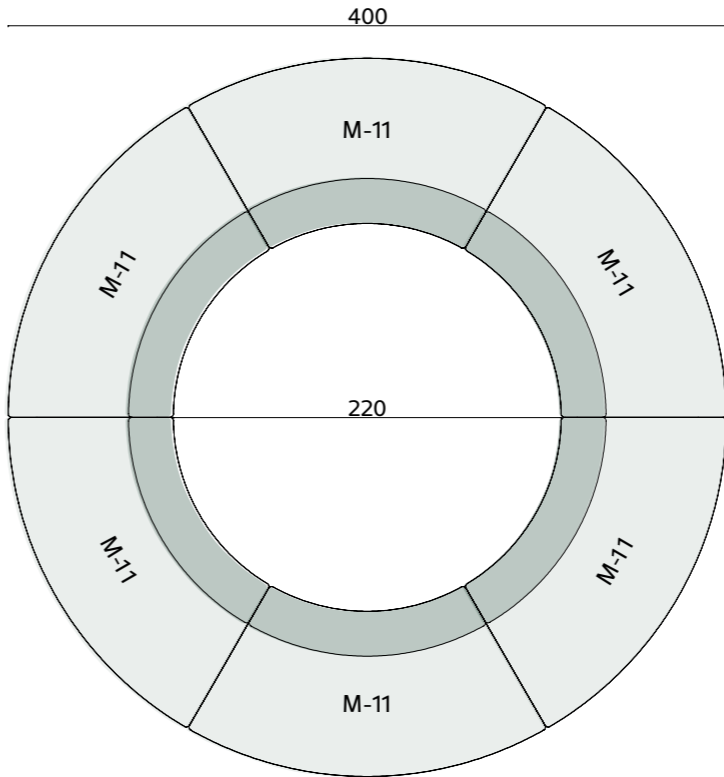

dimensions

moon

plans

Technical info:

Base: Laser cut part
Back: Solid Beechwood + HR Foam
Seat: HR Foam + Elastic Webbing + Solid Beechwood
Upholstery: Fabric + Leather Fixed Cover