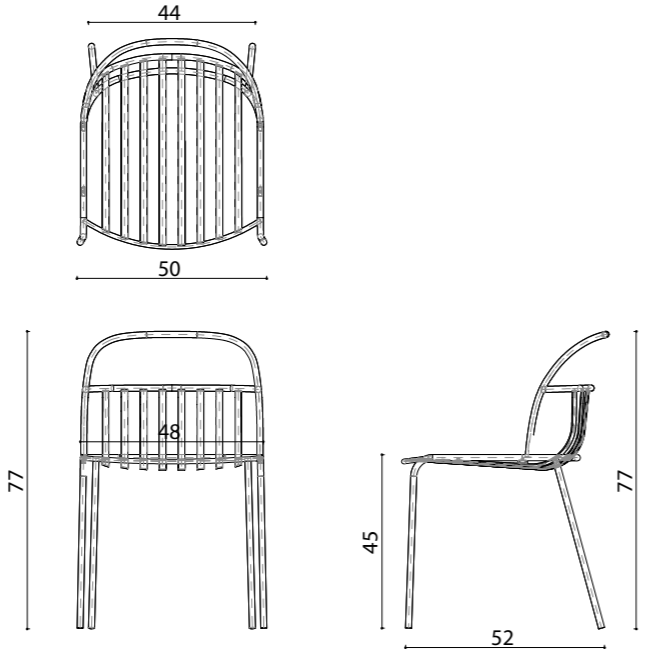

Technical info:

Base: Ø12 mm Metal Tube + Ø16 mm Metal Tube
Back: Laser cut part
Seat: Laser cut part
Upholstery: Fabric Seat Pad (optional)

nova chair armless

nova lounge

nova chair

nova bench

dimensions
nova

Technical info:

Base: Ø12 mm Metal Tube + Ø16 mm Metal Tube
Back: Laser cut part
Seat: Laser cut part
Upholstery: Fabric Seat Pad (optional)

nova bar armless

nova bar

dimensions
olea

Technical info:

Base: Ø17 mm Metal Tube + Ø16 mm Metal Tube
Back: Metal Mesh + 10 mm wire
Seat: Metal Mesh + Ø12 mm wire
Upholstery: Fabric Seat Pad (optional)

olea chair

olea lounge

dimensions

arte

Technical info:

Base: Ø16 mm Metal Tube + laser cut part

Back: Metal Structure + Polyurethane

Seat: HR Foam + Elastic Webbing + MDF