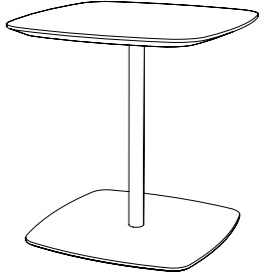

Technical info:

Top 4mm laser cut part + Ø22 mm Metal Tube + Half sphere base + Plastic glide is used under the leg.

river coffee table

river coffee table 70x45cm

river low table

river low table 90x35cm

dimensions
still

Technical info:
Laser cut part + Ø22 x 1,5 mm Metal Tube +
Plastic glide is used under the leg.

still
33x42xh60cm

still
40x40xh40cm

still
40x40xh48cm

dimensions

awa

Technical info:

Laser cut part + Ø22 mm Metal Tube Leg + Plastic glide is used under the leg.

awa
90x90x40cm
120x120x40cm

awa
Ø90x40cm

awa
Ø60x45cm

awa
60x120x40cm
80x160x40cm

awa
Ø40x50cm

dimensions

awa

Technical info: