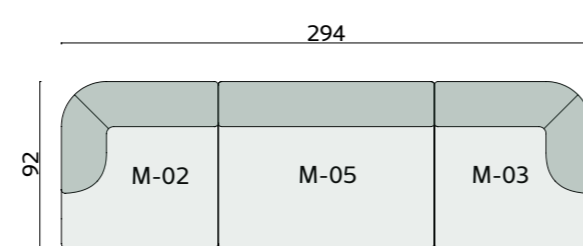

dimensions

moon

plans

Technical info:

Base: Laser cut part

Back: Solid Beechwood + HR Foam

Seat: HR Foam + Elastic Webbing + Solid Beechwood

Upholstery: Fabric + Leather Fixed Cover

PL 02

PL 01

PL 04

PL 03

PL 06

PL 05

PL 07

PL 08

PL 09

PL 10

PL 11