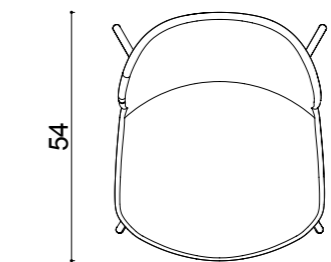

rio armless triangle leg

Base: 20 x 29,76 x 1.5 mm Oval Tube + Laser cut part

rio x leg

Base: Ø16 mm Metal Tube + Ø8 mm decorative wire + Laser cut part

rio armless x leg

Base: Ø16 mm Metal Tube + Ø8 mm decorative wire + Laser cut part