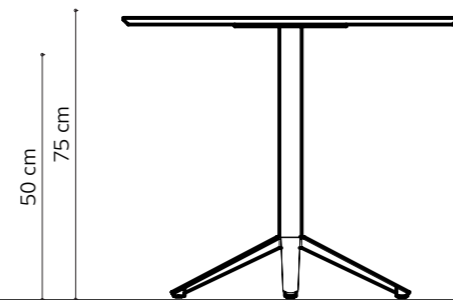

100x300xh75 cm
100x240xh75 cm
100x220xh75 cm
100x200xh75 cm
90x180xh75 cm
90x160xh75 cm

Line Long Table

dimensions line

Technical info:
Base: Laser cut part + Ø60 x 1,5 mm Metal Tube +
Plastic glide is used under the leg.

dimensions plus

Technical info:

Base: Laser cut part + $\varnothing 60 \times 1,5$ mm Metal Tube + Solid Metal + Plastic glide is used under the leg.

Plus Table Square

Plus Table Round

Plus Bar Table Square