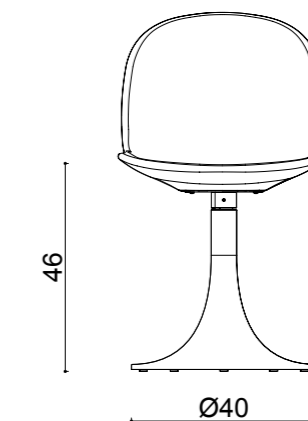

olea chair

olea lounge

dimensions

arte

Technical info:

Base: Ø16 mm Metal Tube + laser cut part

Back: Metal Structure + Polyurethane

Seat: HR Foam + Elastic Webbing + MDF

rio armless triangle leg

Base: 20 x 29,76 x 1.5 mm Oval Tube + Laser cut part

rio x leg

Base: Ø16 mm Metal Tube + Ø8 mm decorative wire + Laser cut part

rio armless x leg

Base: Ø16 mm Metal Tube + Ø8 mm decorative wire + Laser cut part

dimensions

rio

Technical info:

Back: Metal Structure + Polyurethane
Seat: Metal Structure + Polyurethane
Upholstery: Fabric + Leather Fixed Cover

rio wire leg

Base: Ø12 mm decorative wire + Laser cut part

rio armless wire leg

Base: Ø12 mm decorative wire + Laser cut part

rio conical leg

Base: Ø12 mm decorative wire + Laser cut part + Conic pedestal base

rio armless conical leg

Base: Ø12 mm decorative wire + Laser cut part + Conic pedestal base