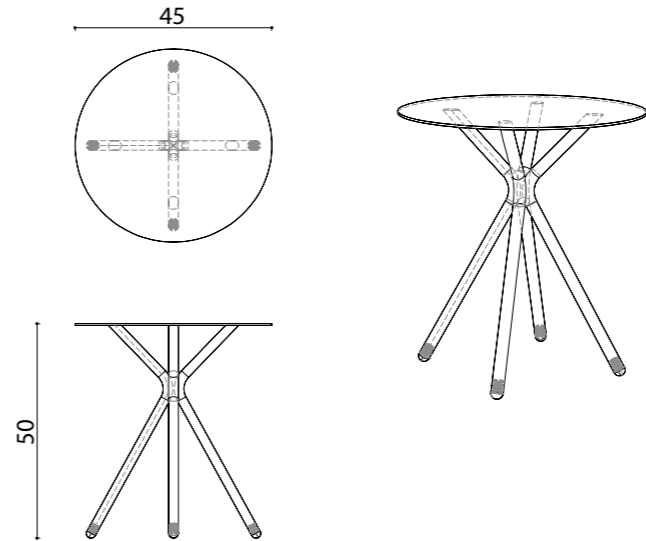

Technical info:

Base: Ø12 mm Metal Tube + Ø16 mm Metal Tube
Back: Laser cut part
Seat: Laser cut part
Upholstery: Fabric Seat Pad (optional)

nova bar armless

nova bar

dimensions
olea

Technical info:

Base: Ø17 mm Metal Tube + Ø16 mm Metal Tube
Back: Metal Mesh + 10 mm wire
Seat: Metal Mesh + Ø12 mm wire
Upholstery: Fabric Seat Pad (optional)

olea chair

olea lounge

dimensions

arte

Technical info:

Base: Ø16 mm Metal Tube + laser cut part

Back: Metal Structure + Polyurethane

Seat: HR Foam + Elastic Webbing + MDF

Upholstery: Fabric + Leather Fixed Cover

dimensions

lily

Technical info:

Base: Laser cut part + Ø22 x 1,5 mm Metal Tube + Plastic glide is used under the leg.

lily table

lily low table

lily bar table