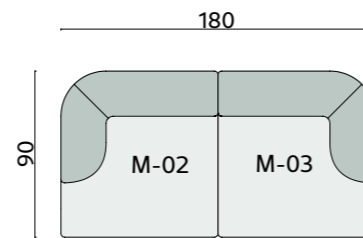

dimensions

moon

plans

Technical info:

Base: Laser cut part

Back: Solid Beechwood + HR Foam

Seat: HR Foam + Elastic Webbing + Solid Beechwood

Upholstery: Fabric + Leather Fixed Cover

PL 02

PL 01

PL 04

PL 03

PL 06

PL 05

PL 07

PL 08

PL 09

PL 10

PL 11