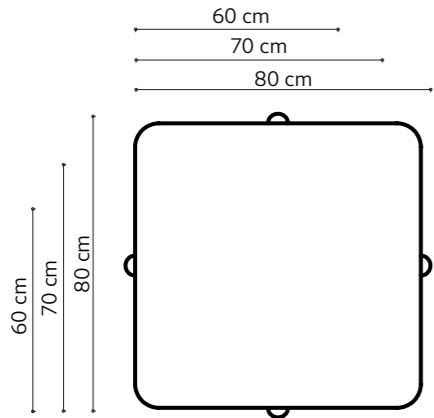

100x300xh75 cm
100x240xh75 cm
100x220xh75 cm
100x200xh75 cm
90x180xh75 cm
90x160xh75 cm

Line Long Table

dimensions line

Technical info:
Base: Laser cut part + Ø60 x 1,5 mm Metal Tube +
Plastic glide is used under the leg.

dimensions plus

Technical info:

Base: Laser cut part + $\varnothing 60 \times 1,5$ mm Metal Tube + Solid Metal + Plastic glide is used under the leg.

Plus Table Square

Plus Table Round

Plus Bar Table Square

Plus Bar Table Round

dimensions plus

Technical info:
Laser cut part + Ø60 x 1,5 mm Metal Tube + Solid
Metal + Plastic glide is used under the leg.

Plus Bar Table Square

Plus Bar Table Round

dimensions river

awa
90x90x40cm
120x120x40cm

awa
Ø90x40cm

awa
Ø60x45cm

awa
60x120x40cm
80x160x40cm

awa
Ø40x50cm

dimensions

awa

Technical info: