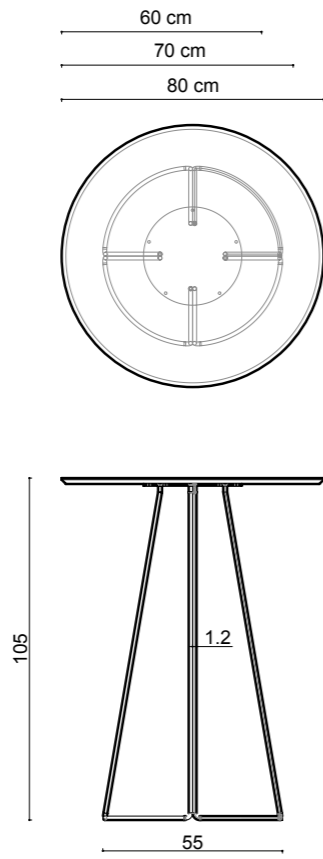

100x300xh75 cm
100x240xh75 cm
100x220xh75 cm
100x200xh75 cm
90x180xh75 cm
90x160xh75 cm

Line Long Table

dimensions line

Technical info:
Base: Laser cut part + Ø60 x 1,5 mm Metal Tube +
Plastic glide is used under the leg.

awa
90x90x40cm
120x120x40cm

awa
Ø90x40cm

awa
Ø60x45cm

awa
60x120x40cm
80x160x40cm

awa
Ø40x50cm

dimensions

awa

Technical info:

Laser cut part + Ø22 mm Metal Tube Leg + Plastic glide is used under the leg.

awa
100x40x40cm

awa
180x50x30cm

dimensions nory table

Technical info:

Laser cut part + Ø22 mm Metal Tube Leg + Plastic glide is used under the leg.

nory
Ø80x105cm
Ø70x105cm
Ø60x105cm

nory
Ø80x75cm
Ø60x75cm

ilex

ilex.com.tr