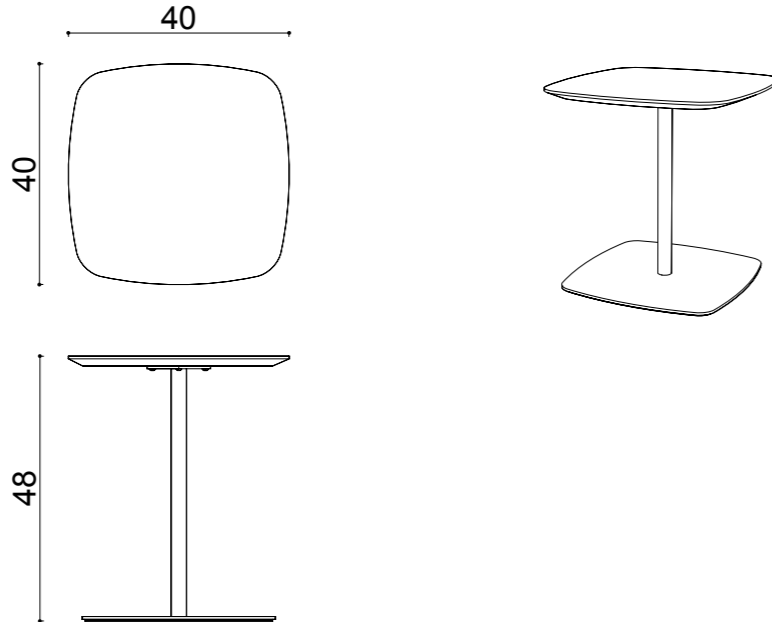

100x300xh75 cm
100x240xh75 cm
100x220xh75 cm
100x200xh75 cm
90x180xh75 cm
90x160xh75 cm

Line Long Table

dimensions line

Technical info:
Base: Laser cut part + Ø60 x 1,5 mm Metal Tube +
Plastic glide is used under the leg.

Technical info:

Top 4mm laser cut part + Ø22 mm Metal Tube + Half sphere base + Plastic glide is used under the leg.

river coffee table

river coffee table 70x45cm

river low table

river low table 90x35cm

dimensions
still

Technical info:
Laser cut part + Ø22 x 1,5 mm Metal Tube +
Plastic glide is used under the leg.

still
33x42xh60cm

still
40x40xh40cm

still
40x40xh48cm

dimensions

awa

Technical info:

Laser cut part + Ø22 mm Metal Tube Leg + Plastic glide is used under the leg.

awa
90x90x40cm
120x120x40cm

awa
Ø90x40cm

awa
Ø60x45cm

awa
60x120x40cm
80x160x40cm

awa
Ø40x50cm

dimensions

awa

Technical info: