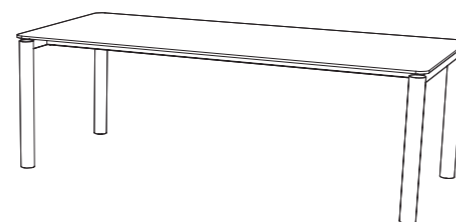

dimensions

moon

plans

Technical info:

Base: Laser cut part
Back: Solid Beechwood + HR Foam
Seat: HR Foam + Elastic Webbing + Solid Beechwood
Upholstery: Fabric + Leather Fixed Cover

dimensions

moon

plans

100x300xh75 cm
100x240xh75 cm
100x220xh75 cm
100x200xh75 cm
90x180xh75 cm
90x160xh75 cm

Line Long Table

dimensions line

Technical info:
Base: Laser cut part + Ø60 x 1,5 mm Metal Tube +
Plastic glide is used under the leg.