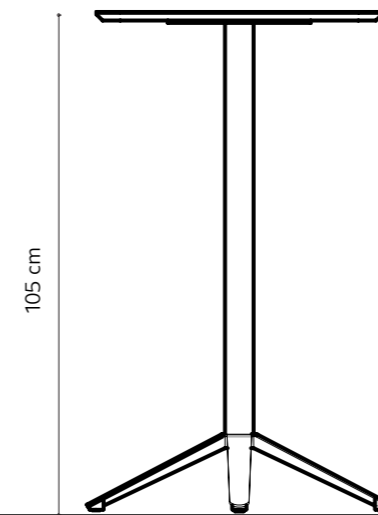

dimensions

moon

plans

Technical info:

Base: Laser cut part
Back: Solid Beechwood + HR Foam
Seat: HR Foam + Elastic Webbing + Solid Beechwood
Upholstery: Fabric + Leather Fixed Cover

dimensions

moon

plans

100x300xh75 cm
100x240xh75 cm
100x220xh75 cm
100x200xh75 cm
90x180xh75 cm
90x160xh75 cm

Line Long Table

dimensions line

Technical info:
Base: Laser cut part + Ø60 x 1,5 mm Metal Tube +
Plastic glide is used under the leg.

dimensions plus

Technical info:

Base: Laser cut part + $\varnothing 60 \times 1,5$ mm Metal Tube + Solid Metal + Plastic glide is used under the leg.

Plus Table Square

Plus Table Round

Plus Bar Table Square

awa
90x90x40cm
120x120x40cm

awa
Ø90x40cm

awa
Ø60x45cm

awa
60x120x40cm
80x160x40cm

awa
Ø40x50cm

dimensions

awa

Technical info: