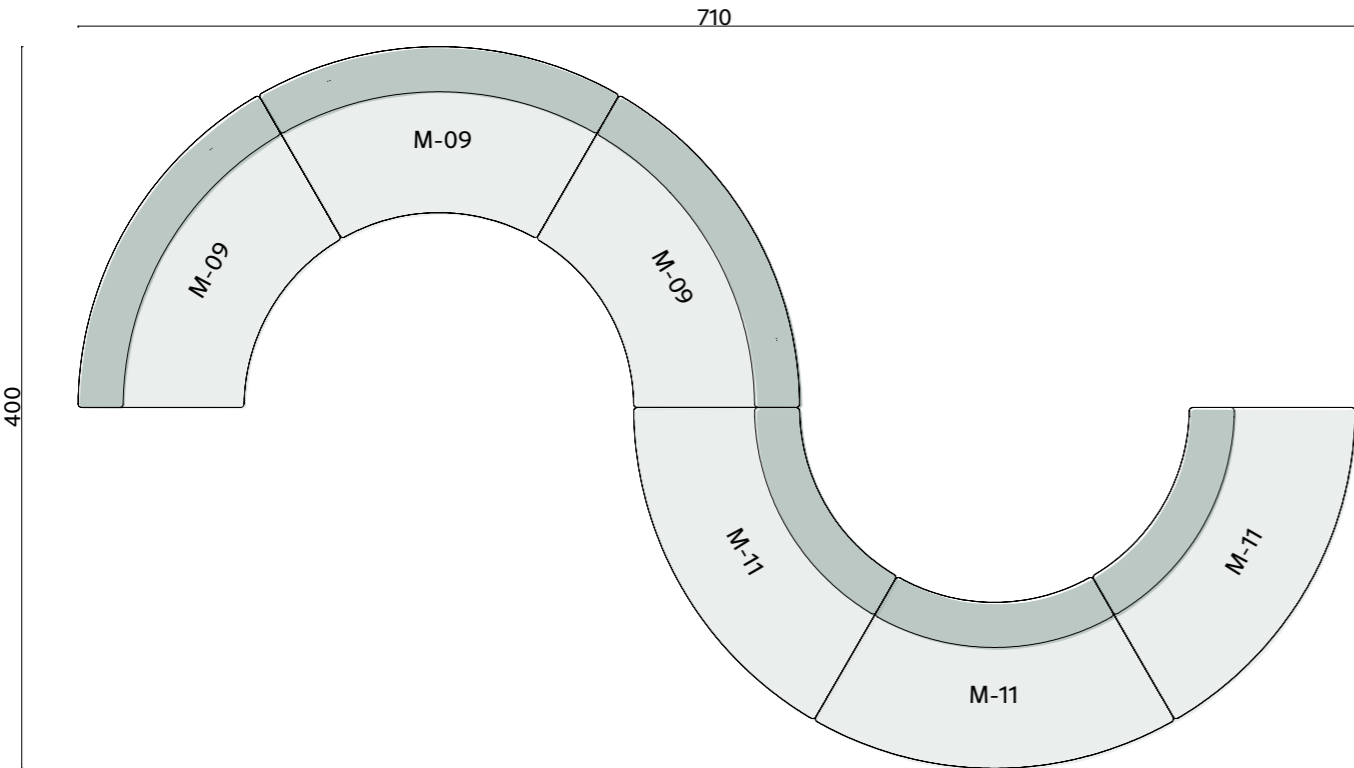

dimensions

moon

plans

Technical info:

Base: Laser cut part
Back: Solid Beechwood + HR Foam
Seat: HR Foam + Elastic Webbing + Solid Beechwood
Upholstery: Fabric + Leather Fixed Cover