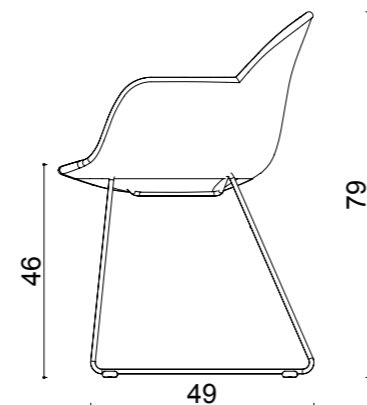

rio armless triangle leg

Base: 20 x 29,76 x 1.5 mm Oval Tube + Laser cut part

rio x leg

Base: Ø16 mm Metal Tube + Ø8 mm decorative wire + Laser cut part

rio armless x leg

Base: Ø16 mm Metal Tube + Ø8 mm decorative wire + Laser cut part

dimensions

rio

Technical info:

Back: Metal Structure + Polyurethane
Seat: Metal Structure + Polyurethane
Upholstery: Fabric + Leather Fixed Cover

rio wire leg

Base: Ø12 mm decorative wire + Laser cut part

rio armless wire leg