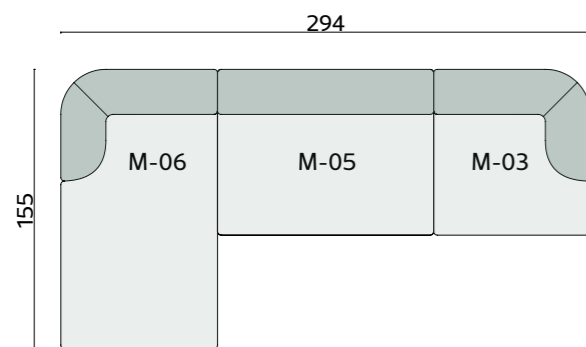

dimensions

moon

plans

Technical info:

Base: Laser cut part

Back: Solid Beechwood + HR Foam

Seat: HR Foam + Elastic Webbing + Solid Beechwood

Upholstery: Fabric + Leather Fixed Cover

PL 02

PL 01

PL 04

PL 03

PL 06

PL 05

PL 07

PL 08

PL 09

PL 10

PL 11