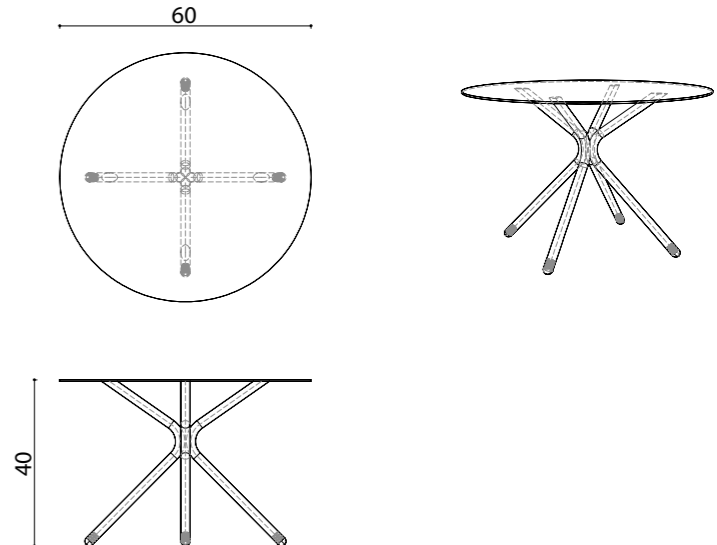

Technical info:

Base: Ø12 mm Metal Tube + Ø16 mm Metal Tube
Back: Laser cut part
Seat: Laser cut part
Upholstery: Fabric Seat Pad (optional)

nova bar armless

nova bar

dimensions
olea

Technical info:

Base: Ø17 mm Metal Tube + Ø16 mm Metal Tube
Back: Metal Mesh + 10 mm wire
Seat: Metal Mesh + Ø12 mm wire
Upholstery: Fabric Seat Pad (optional)

olea chair

olea lounge

dimensions

arte

Technical info:

Base: Ø16 mm Metal Tube + laser cut part

Back: Metal Structure + Polyurethane

Seat: HR Foam + Elastic Webbing + MDF

Upholstery: Fabric + Leather Fixed Cover

dimensions

lily

Technical info:

Base: Laser cut part + Ø22 x 1,5 mm Metal Tube + Plastic glide is used under the leg.

lily table

lily low table

lily bar table