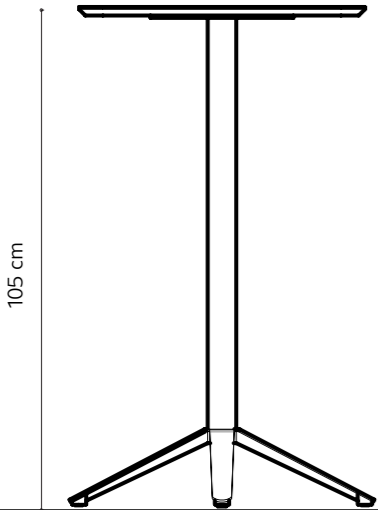

100x300xh75 cm
100x240xh75 cm
100x220xh75 cm
100x200xh75 cm
90x180xh75 cm
90x160xh75 cm

Line Long Table

dimensions line

Technical info:
Base: Laser cut part + Ø60 x 1,5 mm Metal Tube +
Plastic glide is used under the leg.

dimensions plus

Technical info:

Base: Laser cut part + $\varnothing 60 \times 1,5$ mm Metal Tube + Solid Metal + Plastic glide is used under the leg.

Plus Table Square

Plus Table Round

Plus Bar Table Square

Plus Bar Table Round

dimensions plus

Technical info:
Laser cut part + Ø60 x 1,5 mm Metal Tube + Solid
Metal + Plastic glide is used under the leg.

Plus Bar Table Square

Plus Bar Table Round

dimensions river

awa
90x90x40cm
120x120x40cm

awa
Ø90x40cm

awa
Ø60x45cm

awa
60x120x40cm
80x160x40cm

awa
Ø40x50cm

dimensions

awa

Technical info: