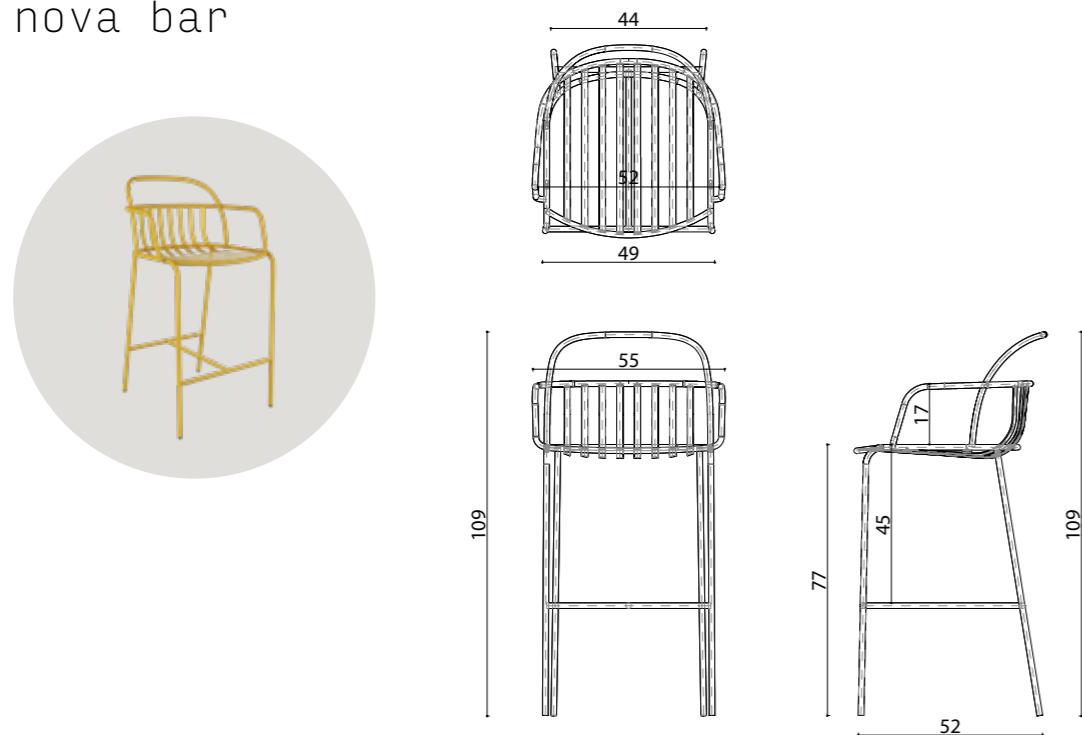

dimensions
nova

Technical info:

Base: Ø12 mm Metal Tube + Ø16 mm Metal Tube
Back: Laser cut part
Seat: Laser cut part
Upholstery: Fabric Seat Pad (optional)

nova bar

dimensions
olea

Technical info:

Base: Ø17 mm Metal Tube + Ø16 mm Metal Tube
Back: Metal Mesh + 10 mm wire
Seat: Metal Mesh + Ø12 mm wire
Upholstery: Fabric Seat Pad (optional)