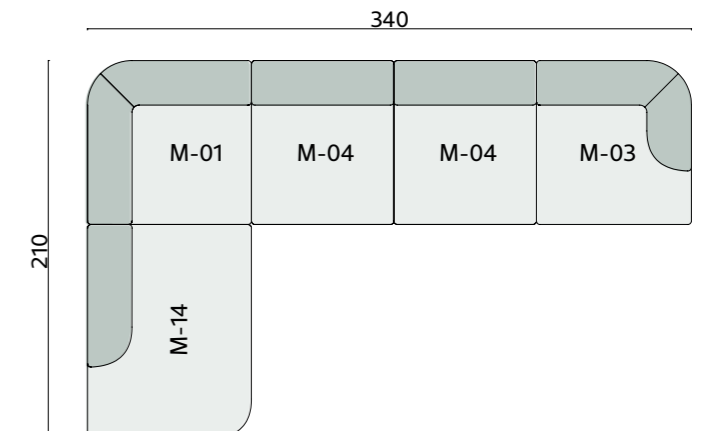

dimensions

moon

plans

Technical info:

Base: Laser cut part

Back: Solid Beechwood + HR Foam

Seat: HR Foam + Elastic Webbing + Solid Beechwood

Upholstery: Fabric + Leather Fixed Cover

PL 02

PL 01

PL 04

PL 03

PL 06

PL 05

PL 07

PL 08

PL 09

PL 10

PL 11