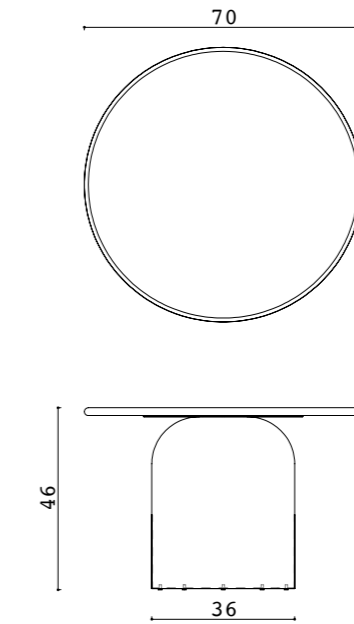

river coffee table 70x45cm