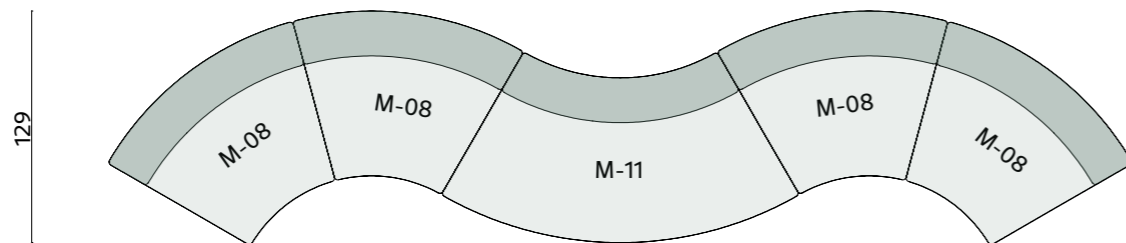

dimensions

moon

plans

Technical info:

Base: Laser cut part
Back: Solid Beechwood + HR Foam
Seat: HR Foam + Elastic Webbing + Solid Beechwood
Upholstery: Fabric + Leather Fixed Cover

dimensions

moon

plans