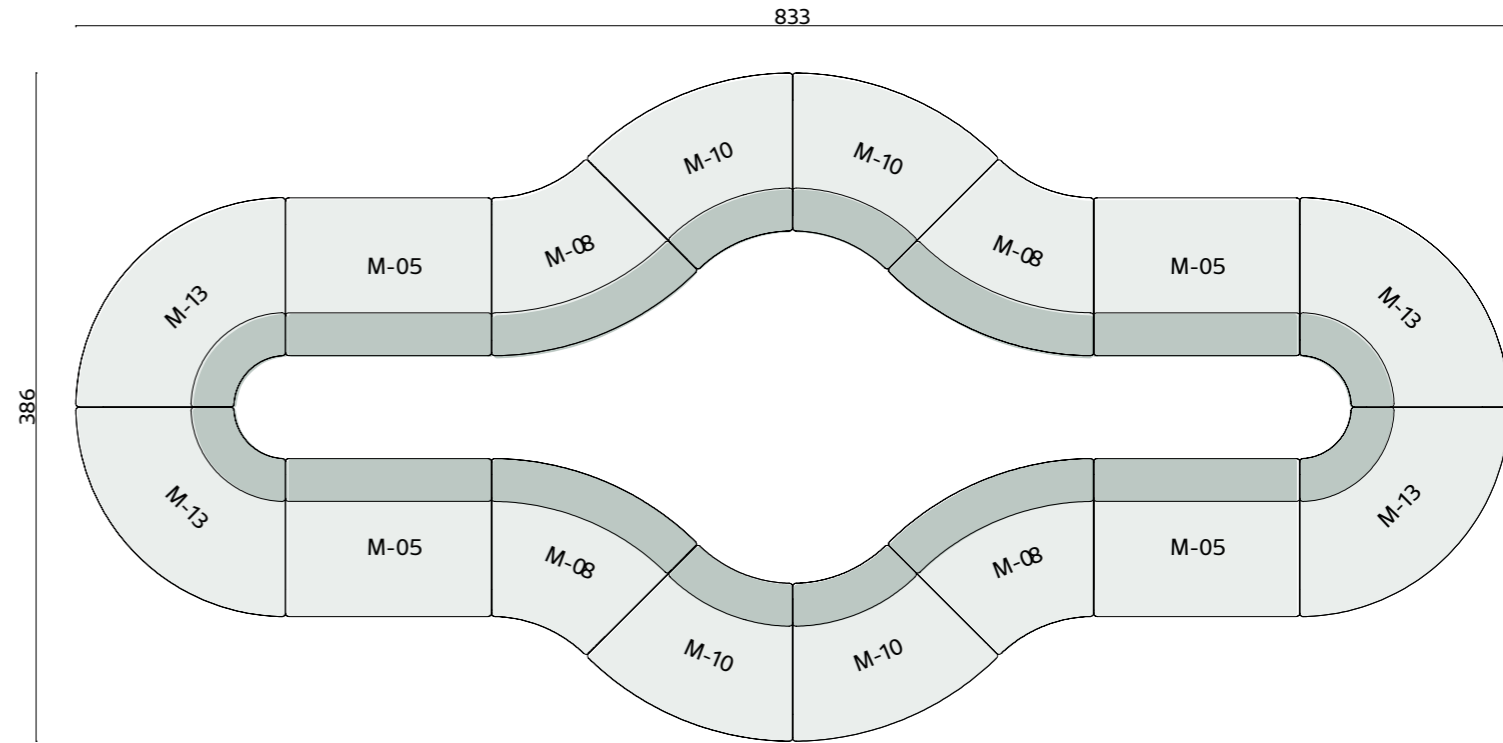

dimensions

moon

plans

Technical info:

Base: Laser cut part
Back: Solid Beechwood + HR Foam
Seat: HR Foam + Elastic Webbing + Solid Beechwood
Upholstery: Fabric + Leather Fixed Cover

dimensions

moon

plans