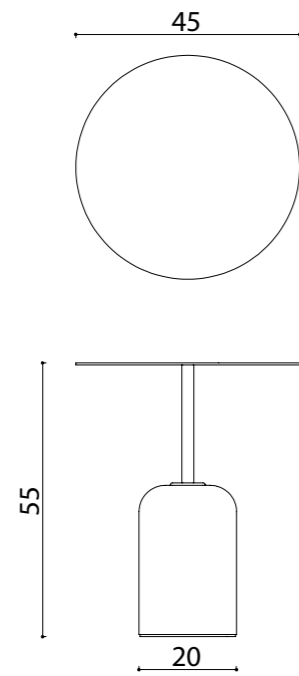

dimensions river

Technical info:

Top 4mm laser cut part + Ø22 mm Metal Tube + Half sphere base + Plastic glide is used under the leg.

river coffee table