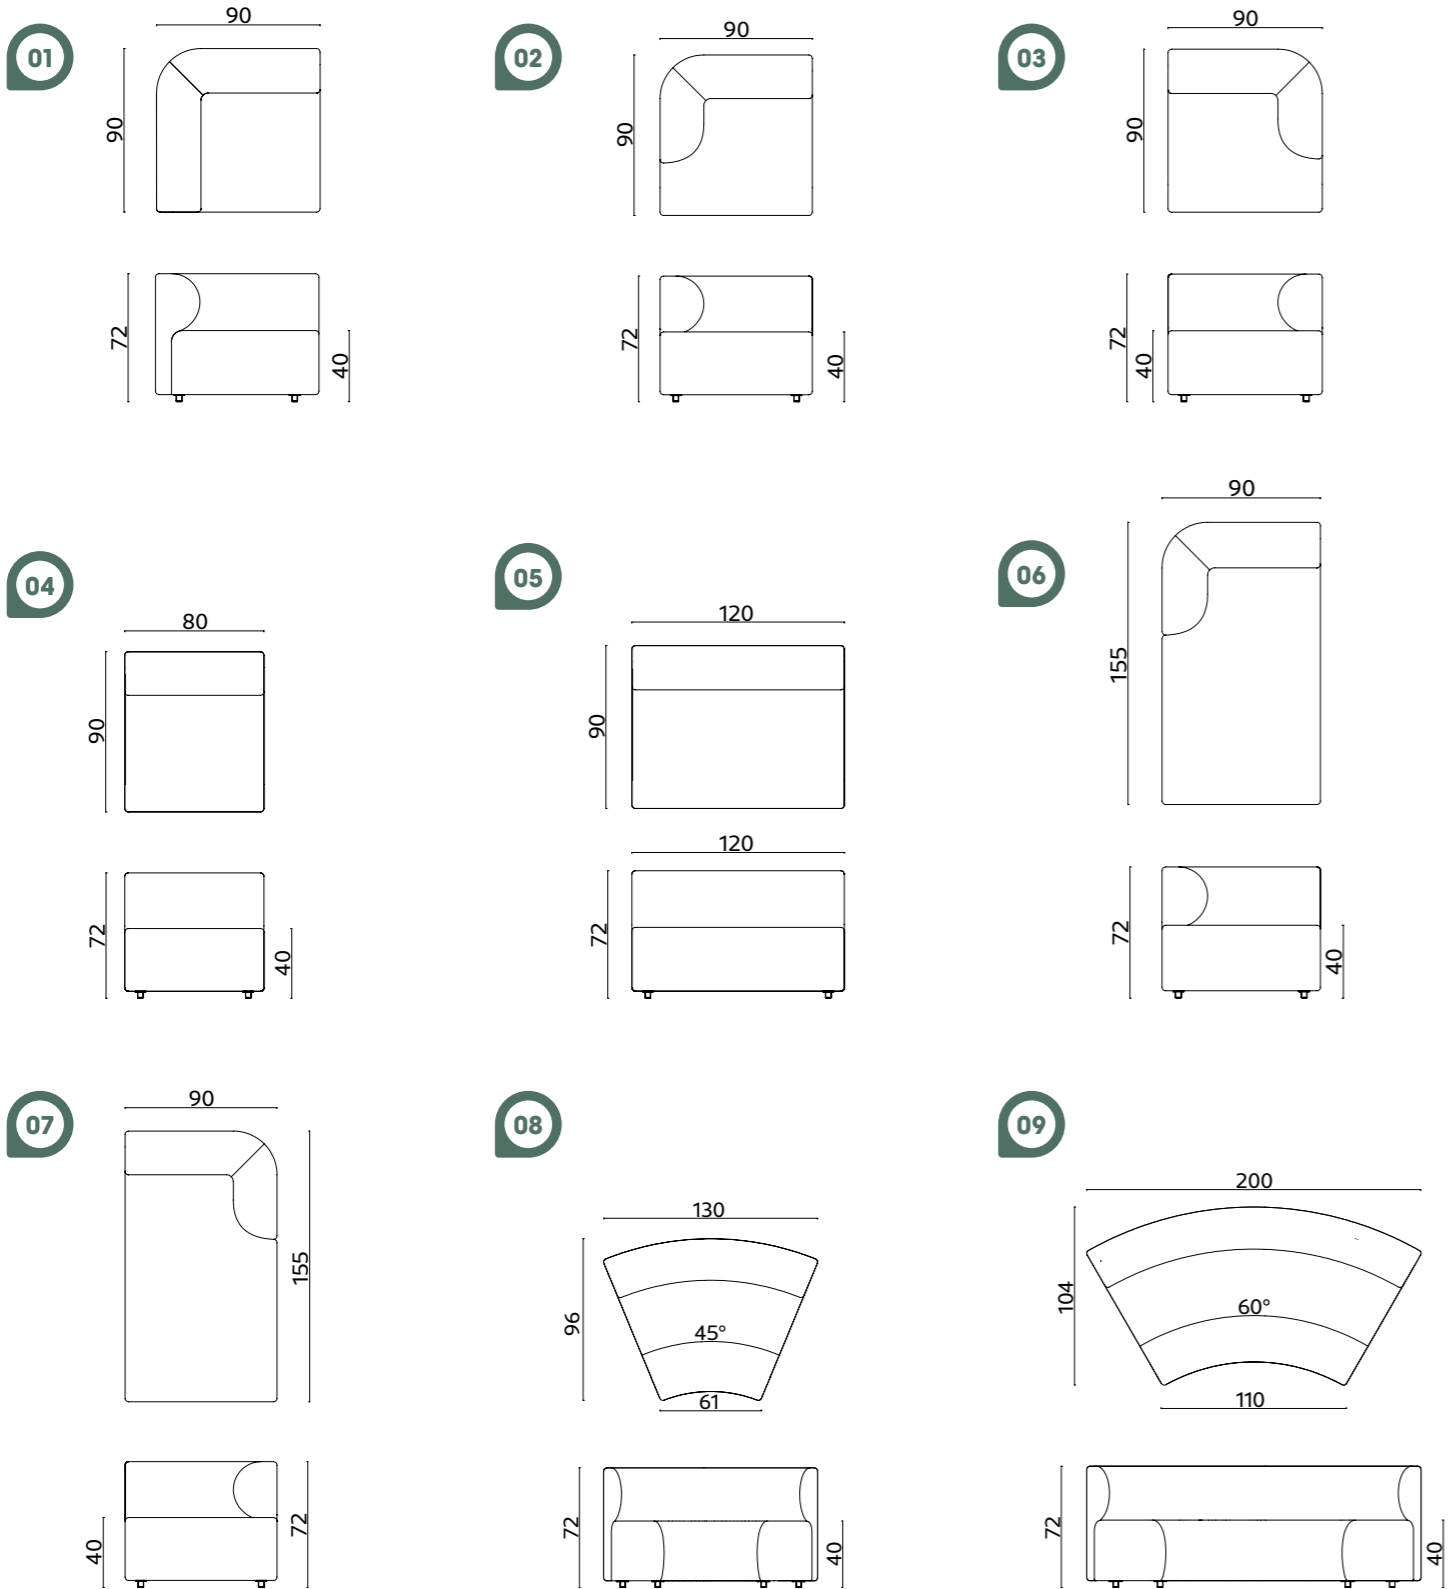

dimensions
moon flat
 plans

Technical info:

Base: Laser cut part
Back: Solid Beechwood + HR Foam
Seat: HR Foam + Elastic Webbing + Solid Beechwood
Upholstery: Fabric + Leather Fixed Cover

moon flat **plan 01**

moon flat **plan 02**

moon flat **plan 03**

moon flat **plan 04**

moon flat **plan 05**

moon flat **plan 06**

moon flat **plan 07**

moon flat **plan 08**

moon flat **plan 09**

dimensions

moon

modules

Technical info:

Base: Laser cut part
Back: Solid Beechwood + HR Foam
Seat: HR Foam + Elastic Webbing + Solid Beechwood
Upholstery: Fabric + Leather Fixed Cover

dimensions

moon

plans