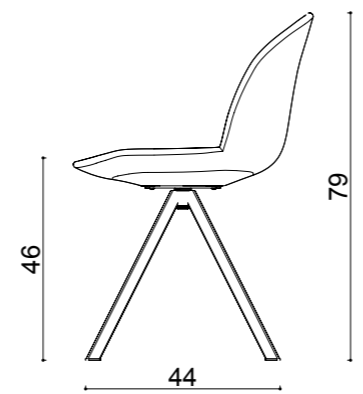

olea chair

olea lounge

dimensions

arte

Technical info:

Base: Ø16 mm Metal Tube + laser cut part

Back: Metal Structure + Polyurethane

Seat: HR Foam + Elastic Webbing + MDF

dimensions

rio

Technical info:

Back: Metal Structure + Polyurethane
Seat: Metal Structure + Polyurethane
Upholstery: Fabric + Leather Fixed Cover

rio wood leg

rio office leg

rio armless wood leg

rio armless office leg

dimensions

rio

Technical info:

Back: Metal Structure + Polyurethane
Seat: Metal Structure + Polyurethane
Upholstery: Fabric + Leather Fixed Cover

rio triangle leg

Base: 20 x 29,76 x 1.5 mm Oval Tube + Laser cut part

rio armless triangle leg

Base: 20 x 29,76 x 1.5 mm Oval Tube + Laser cut part

rio x leg

Base: Ø16 mm Metal Tube + Ø8 mm decorative wire + Laser cut part

rio armless x leg

Base: Ø16 mm Metal Tube + Ø8 mm decorative wire + Laser cut part