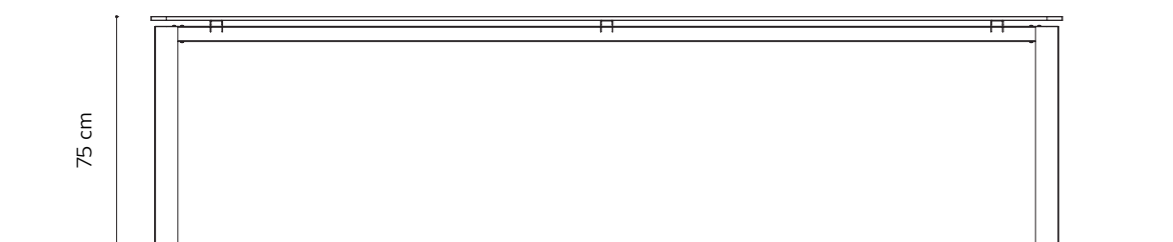

dimensions

moon

plans

Technical info:

Base: Laser cut part
Back: Solid Beechwood + HR Foam
Seat: HR Foam + Elastic Webbing + Solid Beechwood
Upholstery: Fabric + Leather Fixed Cover

dimensions

moon

plans

100x300xh75 cm
100x240xh75 cm
100x220xh75 cm
100x200xh75 cm
90x180xh75 cm
90x160xh75 cm

Line Long Table

dimensions line

Technical info:
Base: Laser cut part + Ø60 x 1,5 mm Metal Tube +
Plastic glide is used under the leg.