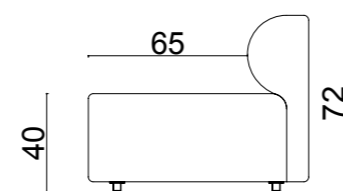

dimensions
moon flat
modules

Technical info:

Base: Laser cut part
Back: Solid Beechwood + HR Foam
Seat: HR Foam + Elastic Webbing + Solid Beechwood
Upholstery: Fabric + Leather Fixed Cover

01

02

03

01

+

02

+

03