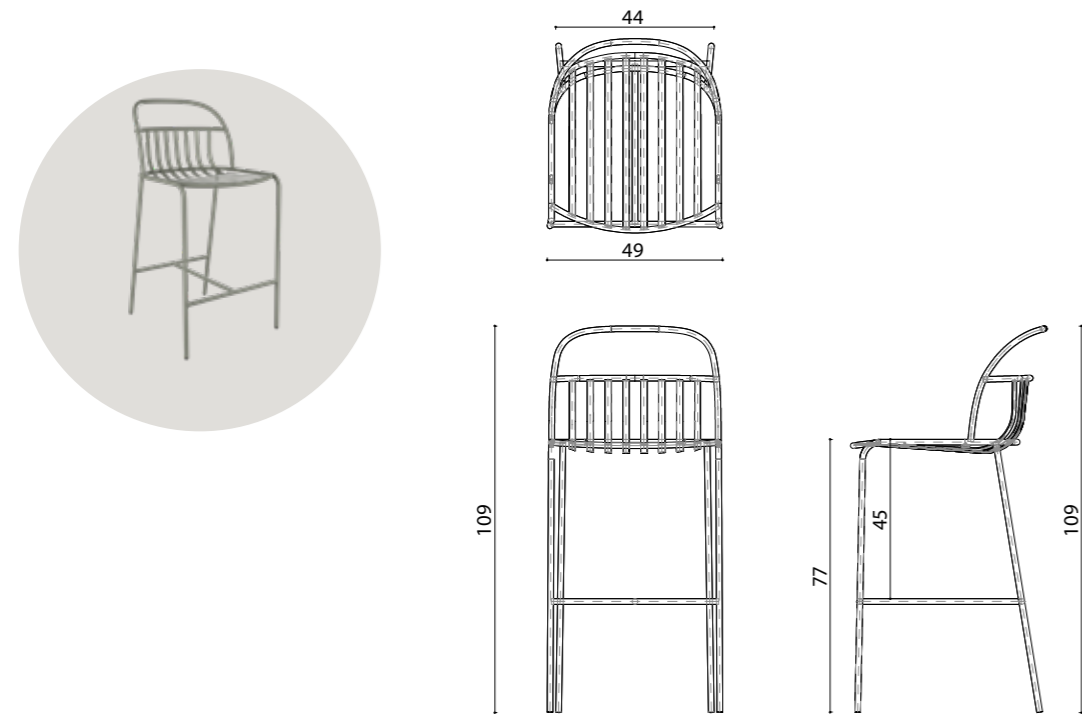

Technical info:

Base: Ø12 mm Metal Tube + Ø16 mm Metal Tube
Back: Laser cut part
Seat: Laser cut part
Upholstery: Fabric Seat Pad (optional)

nova chair armless

nova lounge

nova chair

nova bench

dimensions
nova

Technical info:

Base: Ø12 mm Metal Tube + Ø16 mm Metal Tube
Back: Laser cut part
Seat: Laser cut part
Upholstery: Fabric Seat Pad (optional)

nova bar armless

nova bar

dimensions
olea

Technical info:

Base: Ø17 mm Metal Tube + Ø16 mm Metal Tube
Back: Metal Mesh + 10 mm wire
Seat: Metal Mesh + Ø12 mm wire
Upholstery: Fabric Seat Pad (optional)