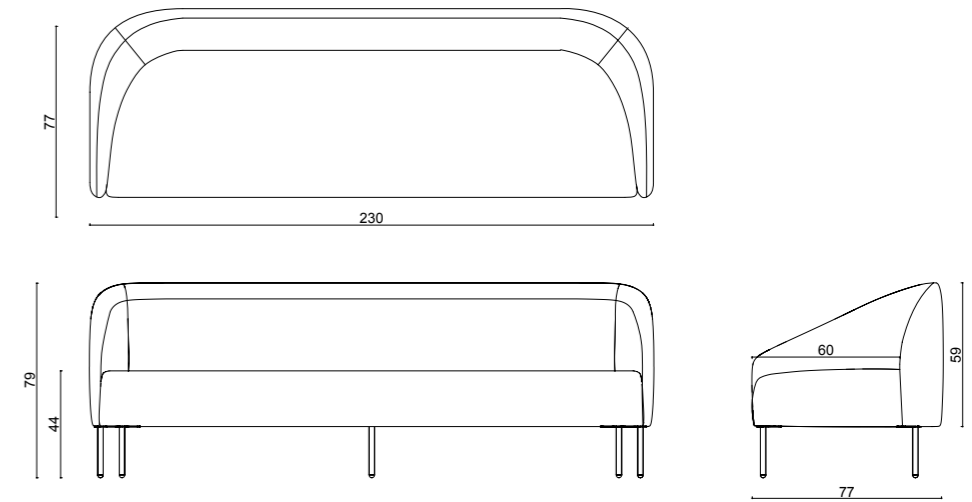

dimensions

city

Technical info:

Base: Cast Metal Leg
Back: Solid Beechwood + HR Foam
Seat: HR Foam + Elastic Webbing + Solid Beechwood
Upholstery: Fabric + Leather Fixed Cover

city single sofa

city 230 cm