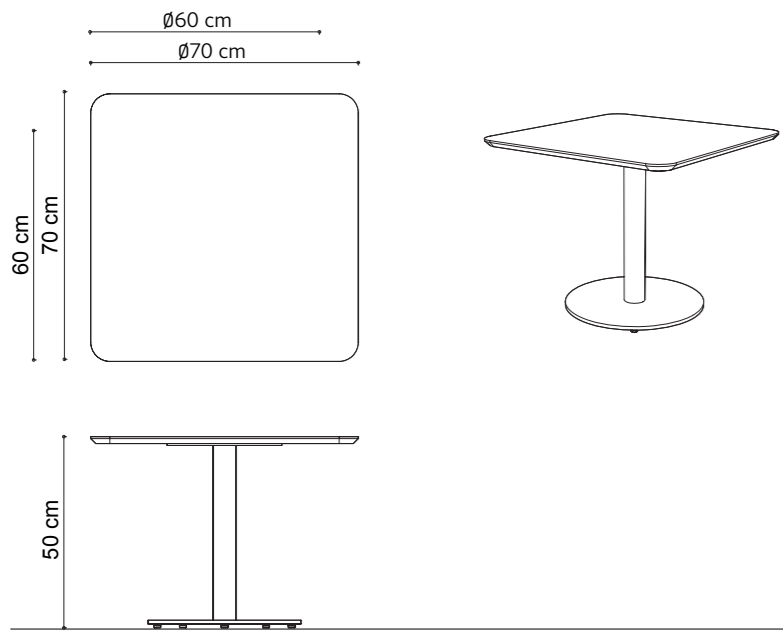

dimensions

moon

plans

Technical info:

Base: Laser cut part
Back: Solid Beechwood + HR Foam
Seat: HR Foam + Elastic Webbing + Solid Beechwood
Upholstery: Fabric + Leather Fixed Cover

dimensions

moon

plans

100x300xh75 cm
100x240xh75 cm
100x220xh75 cm
100x200xh75 cm
90x180xh75 cm
90x160xh75 cm

Line Long Table

dimensions line

Technical info:
Base: Laser cut part + Ø60 x 1,5 mm Metal Tube +
Plastic glide is used under the leg.

dimensions plus

Technical info:

Base: Laser cut part + $\varnothing 60 \times 1,5$ mm Metal Tube + Solid Metal + Plastic glide is used under the leg.

Plus Table Square

Plus Table Round

Plus Bar Table Square

awa
90x90x40cm
120x120x40cm

awa
Ø90x40cm

awa
Ø60x45cm

awa
60x120x40cm
80x160x40cm

awa
Ø40x50cm

dimensions

awa

Technical info: