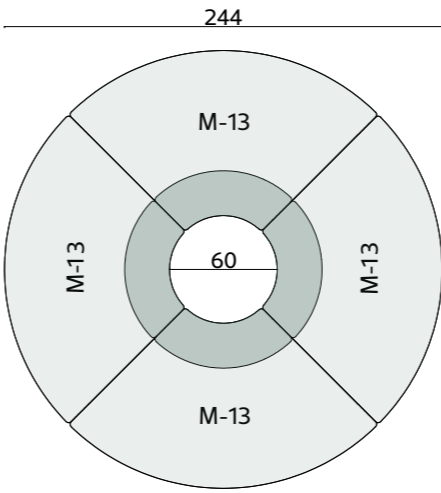

dimensions

moon

plans

Technical info:

Base: Laser cut part
Back: Solid Beechwood + HR Foam
Seat: HR Foam + Elastic Webbing + Solid Beechwood
Upholstery: Fabric + Leather Fixed Cover