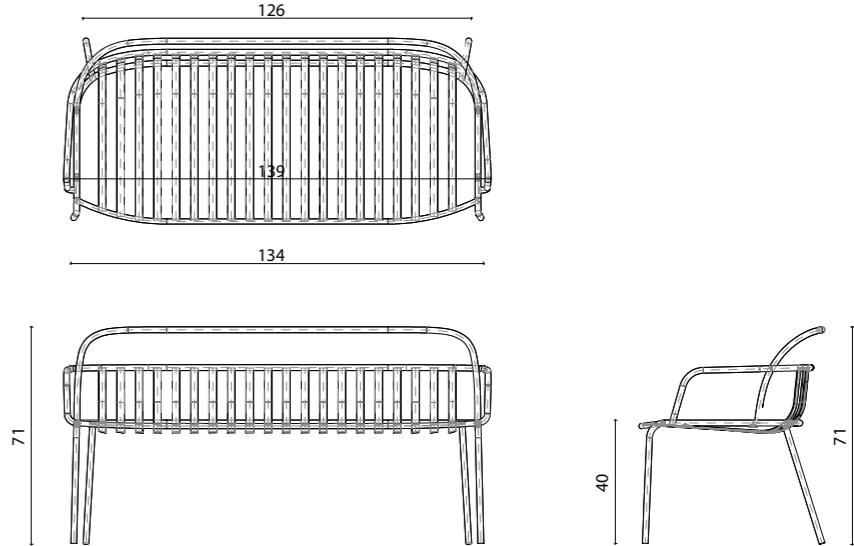

Technical info:

Base: Ø12 mm Metal Tube + Ø16 mm Metal Tube
Back: Laser cut part
Seat: Laser cut part
Upholstery: Fabric Seat Pad (optional)

nova chair armless

nova lounge

nova chair

nova bench

dimensions
nova

Technical info:

Base: Ø12 mm Metal Tube + Ø16 mm Metal Tube
Back: Laser cut part
Seat: Laser cut part
Upholstery: Fabric Seat Pad (optional)

nova bar armless

nova bar

dimensions
olea

Technical info:

Base: Ø17 mm Metal Tube + Ø16 mm Metal Tube
Back: Metal Mesh + 10 mm wire
Seat: Metal Mesh + Ø12 mm wire
Upholstery: Fabric Seat Pad (optional)