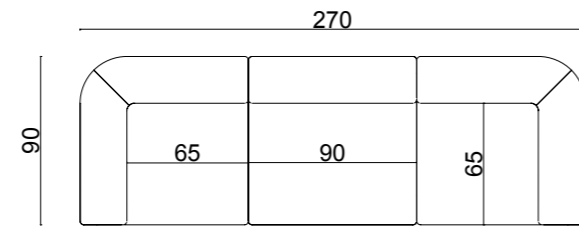

moon flat **plan 02**