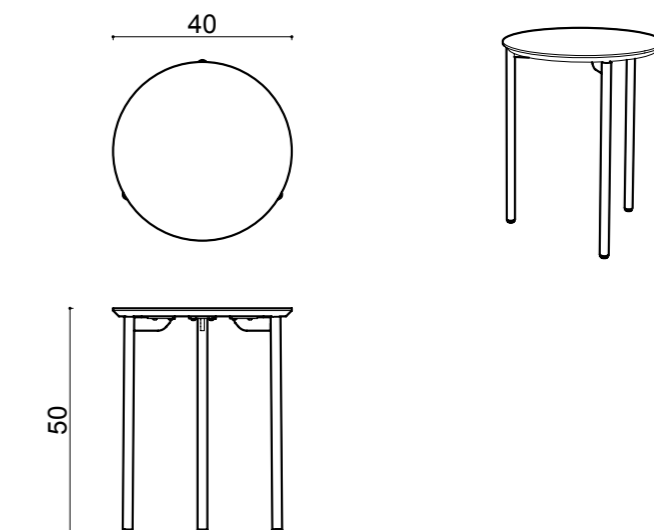

100x300xh75 cm
100x240xh75 cm
100x220xh75 cm
100x200xh75 cm
90x180xh75 cm
90x160xh75 cm

Line Long Table

dimensions line

Technical info:
Base: Laser cut part + Ø60 x 1,5 mm Metal Tube +
Plastic glide is used under the leg.

awa
90x90x40cm
120x120x40cm

awa
Ø90x40cm

awa
Ø60x45cm

awa
60x120x40cm
80x160x40cm

awa
Ø40x50cm

dimensions

awa

Technical info:

Laser cut part + Ø22 mm Metal Tube Leg + Plastic glide is used under the leg.

awa
100x40x40cm

awa
180x50x30cm

dimensions nory table

Technical info:

Laser cut part + Ø22 mm Metal Tube Leg + Plastic glide is used under the leg.

nory
Ø80x105cm
Ø70x105cm
Ø60x105cm

nory
Ø80x75cm
Ø60x75cm

ilex

ilex.com.tr