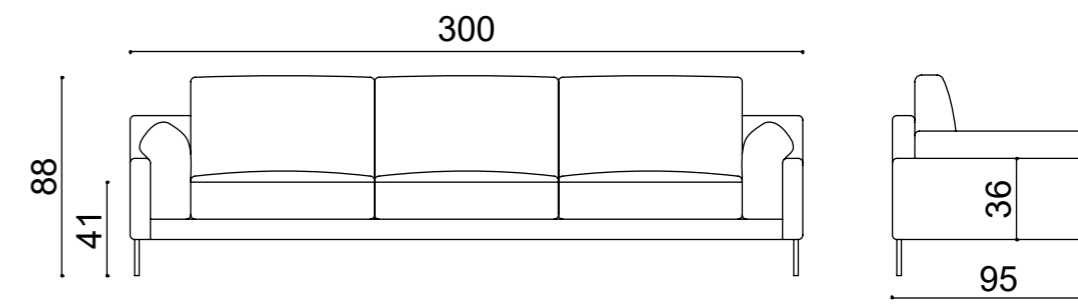

Jenny
300 cm

Textile
30.0 mt

Real Leather
45.0 m²

80,00
KG

105,0
KG

Stacking

310x105x98 cm
m³ 3.19

40HC (Pcs):
12Pcs.

Assembled
Package