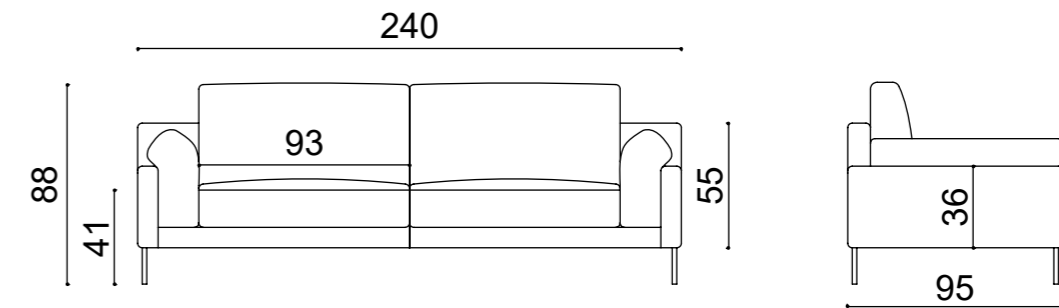

dimensions

jenny

Technical info/

Base: Cast Metal Leg
Back: Solid Beechwood + HR Foam
Seat: Solid Beechwood + HR Foam + Elastic Webbing
Upholstery: Fabric + Leather Fixed Cover

Jenny Single
125 cm

Textile
9.0 mt

Real Leather
13.5 m²

35,00
KG

41,00
KG

Stacking

135x110x98 cm
m³ 1.46

40HC (Pcs):
34Pcs.

Assembled
Package

Jenny
240 cm

Textile
16.0 mt

Real Leather
24.0 m²

65,00
KG

89,00
KG

Stacking

250x105x98 cm
m³ 2.57

40HC (Pcs):
16Pcs.

Assembled
Package