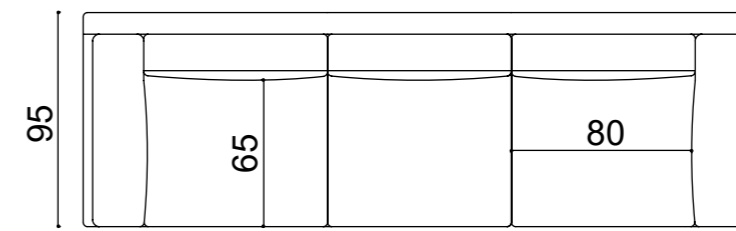

Jenny
300 cm

Textile
30.0 mt

Real Leather
45.0 m²

80,00
KG

105,0
KG

Stacking

310x105x98 cm
m³ 3.19

40HC (Pcs):
12Pcs.

Assembled
Package