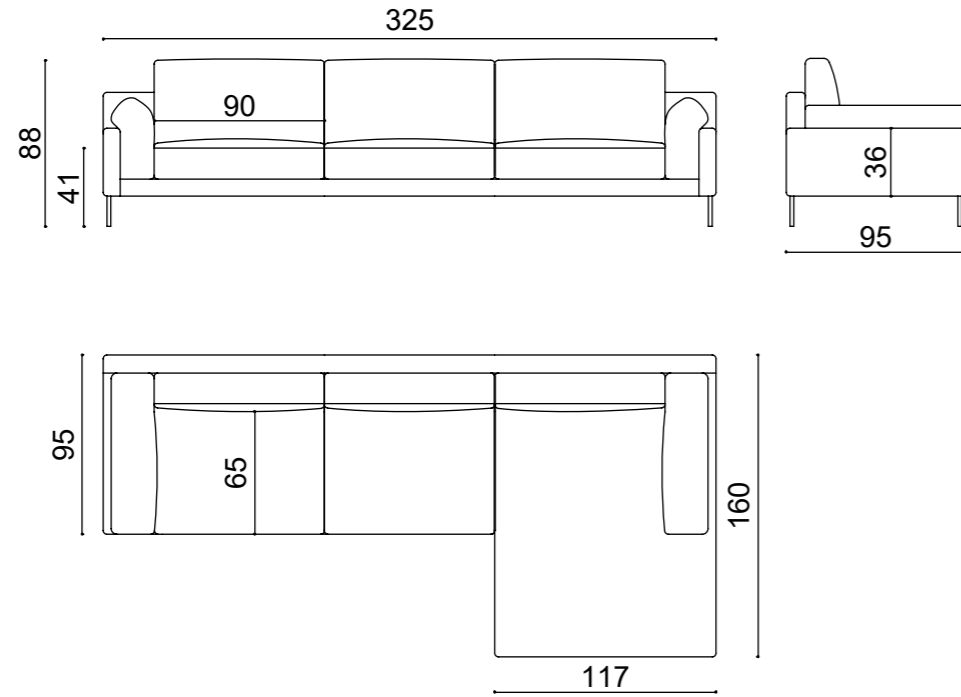

40HC (Pcs):
12Pcs.

Assembled
Package

dimensions
jenny

Technical info/

Base: Cast Metal Leg
Back: Solid Beechwood + HR Foam
Seat: Solid Beechwood + HR Foam + Elastic Webbing
Upholstery: Fabric + Leather Fixed Cover