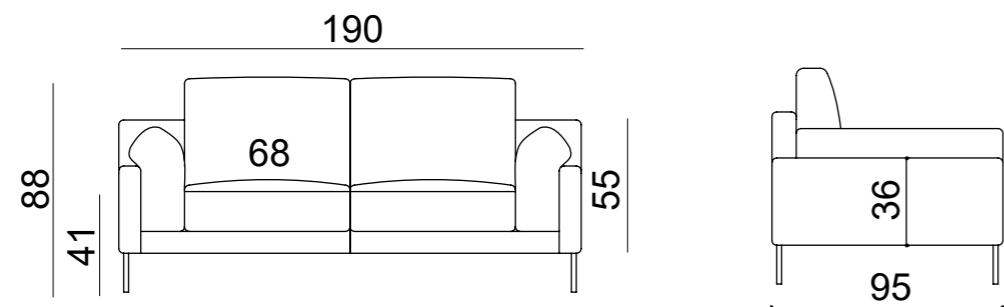

dimensions

jenny

Technical info/

Base: Cast Metal Leg
Back: Solid Beechwood + HR Foam
Seat: Solid Beechwood + HR Foam + Elastic Webbing
Upholstery: Fabric + Leather Fixed Cover

Jenny Single
125 cm

Textile
9.0 mt

Real Leather
13.5 m²

35,00
KG

41,00
KG

Stacking

135x110x98 cm
m³ 1.46

40HC (Pcs):
34Pcs.

Assembled
Package

Jenny
240 cm

Textile
16.0 mt

Real Leather
24.0 m²

65,00
KG

89,00
KG

Stacking

250x105x98 cm
m³ 2.57

40HC (Pcs):
16Pcs.

Assembled
Package

Jenny
190 cm

Textile
14.0 mt

Real Leather
21.0 m²

46,00
KG

62,00
KG

Stacking

200x105x98 cm
m³ 2.06

40HC (Pcs):
24Pcs.