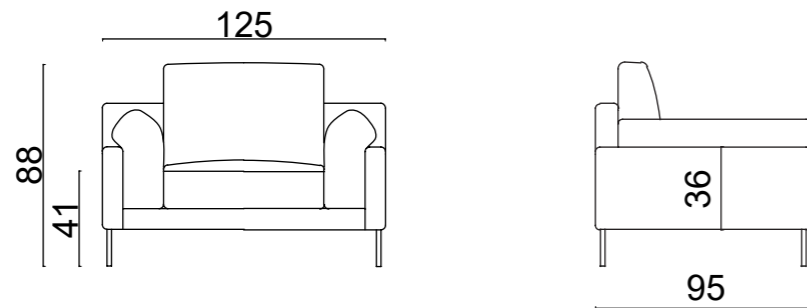

dimensions

jenny

Technical info/

Base: Cast Metal Leg
Back: Solid Beechwood + HR Foam
Seat: Solid Beechwood + HR Foam + Elastic Webbing
Upholstery: Fabric + Leather Fixed Cover

Jenny Single
125 cm

Textile
9.0 mt

Real Leather
13.5 m²

35,00
KG

41,00
KG

Stacking

135x110x98 cm
m³ 1.46

40HC (Pcs):
34Pcs.

Assembled
Package

Jenny
240 cm