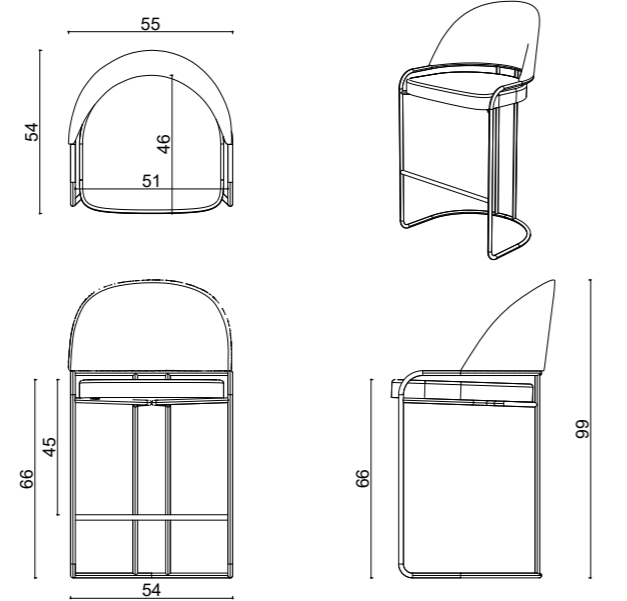

dimensions
kiev

Technical info/

Base: Ø16 mm Metal Tube
Back: Metal Structure + Polyurethane
Seat: HR Foam + Elastic Webbing + MDF
Upholstery: Fabric + Leather Fixed Cover

Kiev Chair

Textile
1.4 mt

Real Leather
2.1 m²

Real Leather
2.1 m²

Net Weight
8,65 KG

Gross Weight
11,65 KG

Stacking

62x67x115 cm
m³ 0.48

40HC (Pcs):
114Pcs.

Assembled
Package

Kiev Counter