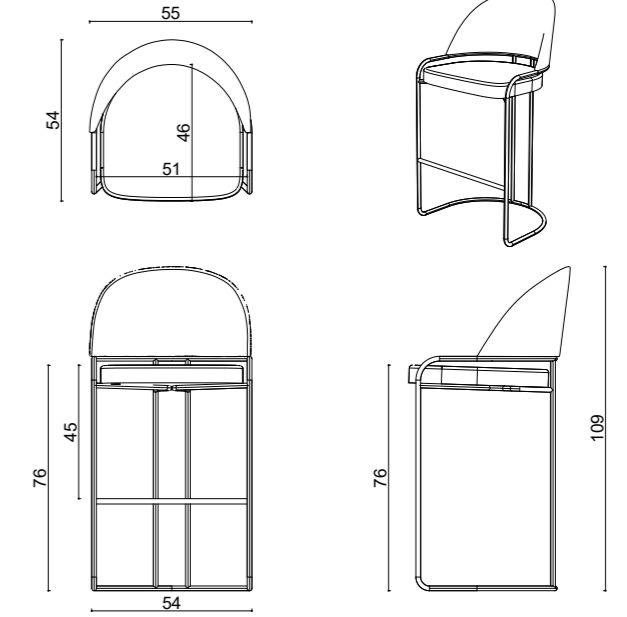

dimensions
kiev

Technical info/

Base: Ø16 mm Metal Tube
Back: Metal Structure + Polyurethane
Seat: HR Foam + Elastic Webbing + MDF
Upholstery: Fabric + Leather Fixed Cover

Kiev Chair

Textile
1.4 mt

Real Leather
2.1 m²

Net Weight
8,00 KG

Gross Weight
10,45 KG

Stacking

63x73x81 cm
m³ 0.37

40HC (Pcs):
171Pcs.

Assembled
Package

Kiev Bar

Textile
1.4 mt

Real Leather
2.1 m²

Net Weight
8,65 KG

Gross Weight
11,65 KG

Stacking

62x67x115 cm
m³ 0.48

40HC (Pcs):
114Pcs.

Assembled
Package

Kiev Counter