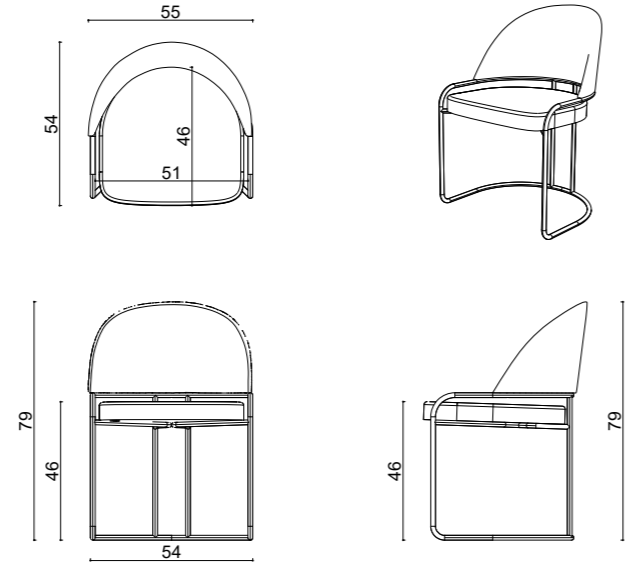

dimensions
kiev

Technical info/

Base: Ø16 mm Metal Tube
Back: Metal Structure + Polyurethane
Seat: HR Foam + Elastic Webbing + MDF
Upholstery: Fabric + Leather Fixed Cover

Kiev Chair

Textile
1.4 mt

Real Leather
2.1 m²

Net Weight
8,00 KG

Gross Weight
10,45 KG

Stacking

63x73x81 cm
m³ 0.37

40HC (Pcs):
171Pcs.

Assembled
Package

Kiev Bar

Textile
1.4 mt