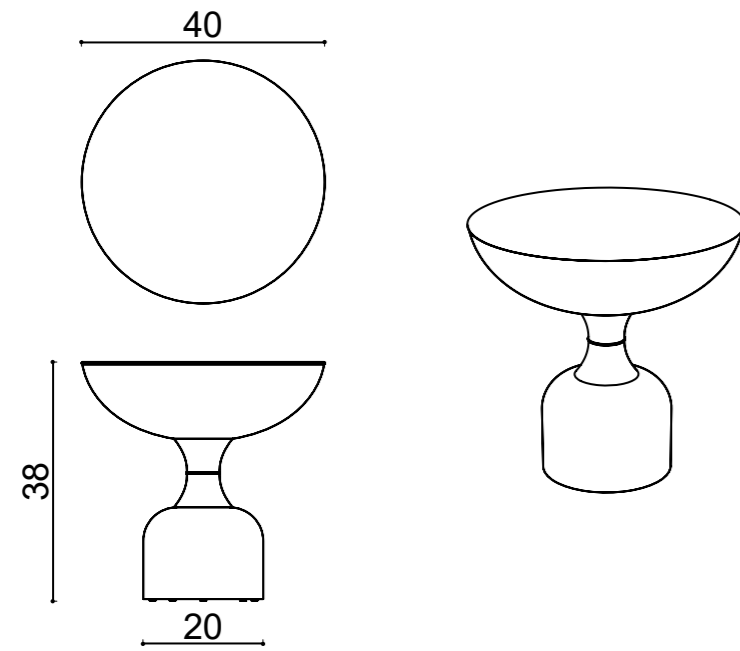

Lapista Low Table is a sophisticated blend of elegance and functionality, designed to complement any space effortlessly. Available in two sizes and color variations, its refined form enhances homes, offices, hotels, and cafes alike. The striking balance of metal and granite textures, combined with sturdy legs, makes Lapista a standout piece. An ideal choice for those who seek both aesthetic appeal and practicality.

dimensions
lapista

Technical info/

Base: Top laser cut part + Half sphere top + Conic pedestal base + Plastic glide is used under the leg.

BASE FINISH		
✓	Electrostatic Powder Coated	
✓	Brushed Finish	
✓	Special Paints	
TOP FINISH		
✓	Marble	
✓	Veener	8
✓	Digital Pirinting Lacquer	
✓	Lacquer	
✓	Ceramic	10
✓	Glass	4
PACKAGING INFORMATION		
Size	Ø40xH:38	Ø40xH:45
Box Cbm (m³)	0.14	0.14
Net Weight (kg)	8	8.5
Gross Weight (kg)	11.3	11.7
Container 40 HC(Pcs)	480	480