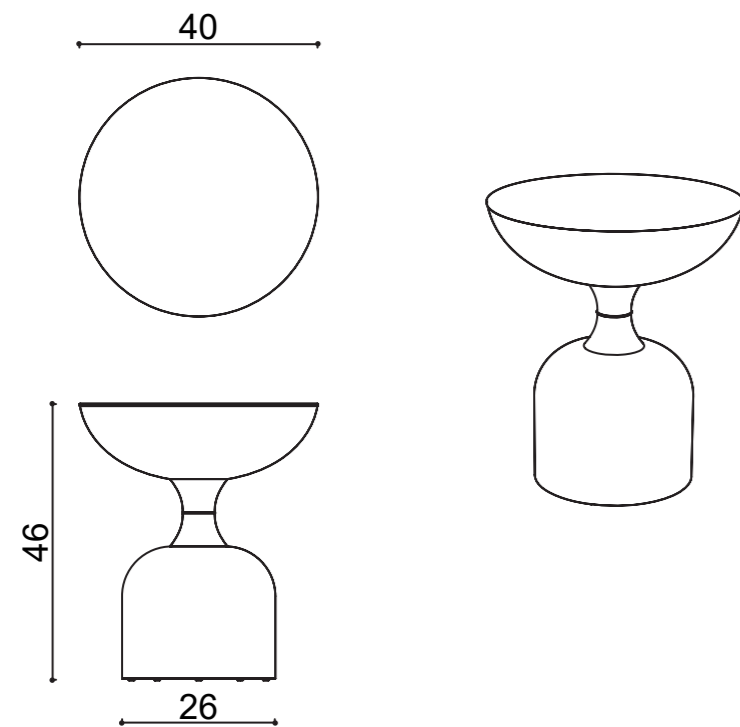

Lapista Low Table is a sophisticated blend of elegance and functionality, designed to complement any space effortlessly. Available in two sizes and color variations, its refined form enhances homes, offices, hotels, and cafes alike. The striking balance of metal and granite textures, combined with sturdy legs, makes Lapista a standout piece. An ideal choice for those who seek both aesthetic appeal and practicality.

dimensions
lapista

Technical info/

Base: Top laser cut part + Half sphere top + Conic pedestal base + Plastic glide is used under the leg.

BASE FINISH		
✓	Electrostatic Powder Coated	
✓	Brushed Finish	
✓	Special Paints	
TOP FINISH		
✓	Marble	
✓	Veener	8
✓	Digital Pirinting Lacquer	
✓	Lacquer	
✓	Ceramic	10
✓	Glass	4
PACKAGING INFORMATION		
Size	Ø40xH:38	Ø40xH:45
Box Cbm (m³)	0.14	0.14
Net Weight (kg)	8	8.5
Gross Weight (kg)	11.3	11.7
Container 40 HC(Pcs)	480	480