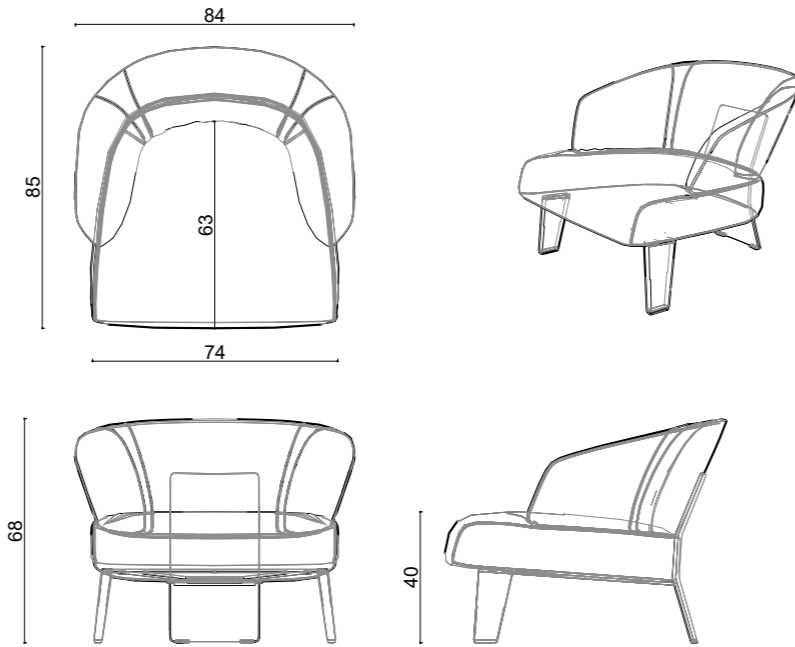

•ilex

MORI

LOUNGE

mori

LOUNGE

MORI LOUNGE

dimensions
mori

Technical info/

Base: Laser cut part + Solid Beechwood
Back: Plywood + HR Foam
Seat: HR Foam + Elastic Webbing + Solid Beechwood
Upholstery: Fabric + Leather Fixed Cover

Mori Lounge

Textile
3.0 mt

Real Leather
4.5 m²

24,00
KG
Net Weight

29,00
KG
Gross Weight

Stacking

94x95x78 cm
m³ 0.70

40HC (Pcs):
72Pcs.

Assembled
Package

• ilex

www.ilex.com.tr

Factory