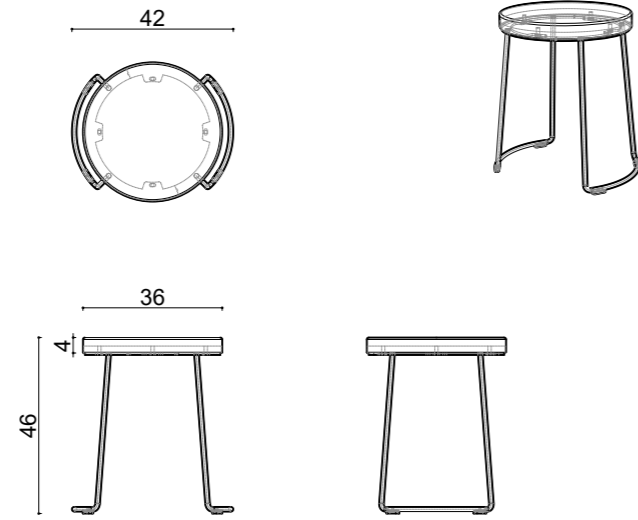

nory stool

nory counter

nory bar

nory bar

nory stool

With its sleek design, durable metal frame, and a smooth finish, it effortlessly blends functionality and modern elegance, complementing any contemporary decor.

dimensions
nory

Technical info/

Base: Laser cut part + Ø22 mm Metal Tube Leg + Plastic glide is used under the leg.
Seat: 12 mm Beach Plywood + 3 cm HR Foam
Upholstery: Fabric + Leather Fixed Cover

Nory Stool

Nory Counter

Textile
1.2 mt

Real Leather
1.8 m²

Net Weight
5,00 KG

Gross Weight
6,75 KG

Stacking

50x50x63 cm
m³ 0.16

40HC (Pcs):
384Pcs.

Assembled
Package

Nory Bar

Textile
1.2 mt

Real Leather
1.8 m²

Net Weight
5,55 KG

Gross Weight
8,55 KG

Stacking

63x73x81 cm
m³ 0.37