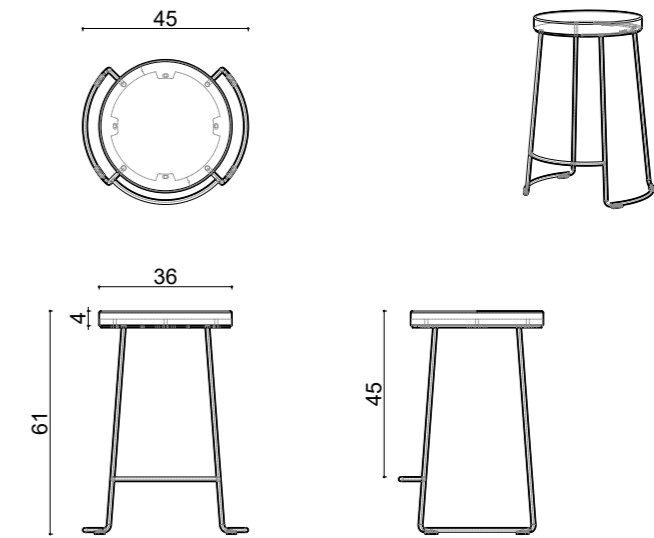

dimensions
nory

Technical info/

Base: Laser cut part + Ø22 mm Metal Tube Leg + Plastic glide is used under the leg.
Seat: 12 mm Beach Plywood + 3 cm HR Foam
Upholstery: Fabric + Leather Fixed Cover

Nory Stool

Textile
1.2 mt

Real Leather
1.8 m²

Net Weight
4,20 KG

Gross Weight
5,95 KG

Stacking

50x50x55 cm
m³ 0.14

40HC (Pcs):
384Pcs.

Assembled
Package

Nory Counter

Textile
1.2 mt

Real Leather
1.8 m²

Net Weight
5,00 KG

Gross Weight
6,75 KG

Stacking

50x50x63 cm
m³ 0.16

40HC (Pcs):
384Pcs.

Assembled
Package

Nory Bar

Textile
1.2 mt

Real Leather
1.8 m²

Net Weight
5,55 KG

Gross Weight
8,55 KG

Stacking

63x73x81 cm
m³ 0.37