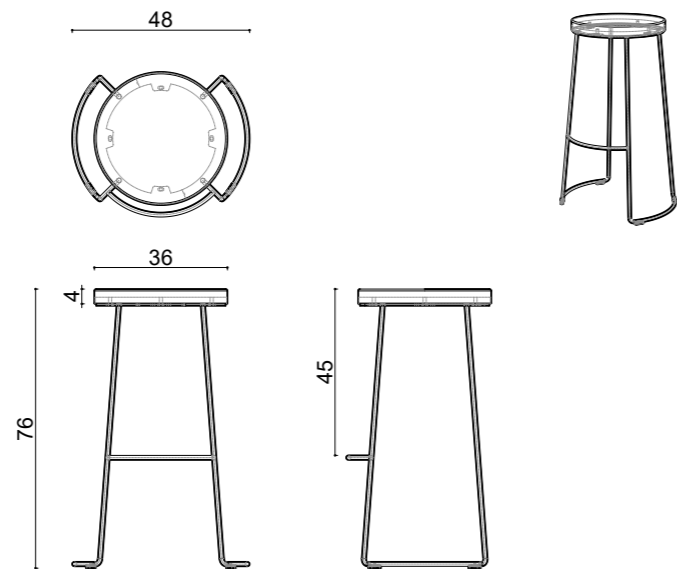

dimensions
nory

Technical info/

Base: Laser cut part + Ø22 mm Metal Tube Leg + Plastic glide is used under the leg.
Seat: 12 mm Beach Plywood + 3 cm HR Foam
Upholstery: Fabric + Leather Fixed Cover

Nory Stool

Nory Counter

Textile
1.2 mt

Real Leather
1.8 m²

Net Weight
5,00 KG

Gross Weight
6,75 KG

Stacking

50x50x63 cm
m³ 0.16

40HC (Pcs):
384Pcs.

Assembled
Package

Nory Bar

Textile
1.2 mt

Real Leather
1.8 m²

Net Weight
5,55 KG

Gross Weight
8,55 KG

Stacking

63x73x81 cm
m³ 0.37