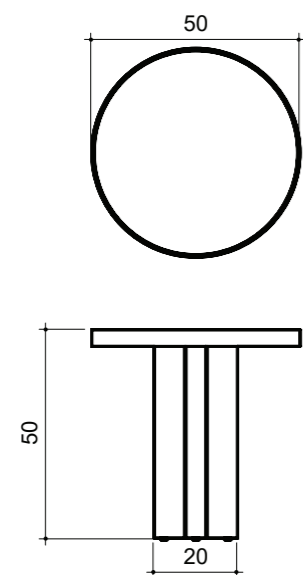

PLAIN

LOW TABLES

plain

Plain 60x40xh90 cm

Plain 80x30xh110 cm

Plain 50x50xh50 cm

Inspired by timeless designs and blended with minimal lines, PLAIN Collection offers elegance and naturalness together in your home and office.

plain

Plain 70xh30 cm

Plain 90xh40 cm

Plain 50xh50 cm

dimensions plain

Technical info/

Base: 40 x 5 mm Metal Bars + MDF+ Laser cut part
+ Plastic glide is used under the leg.

SP. Plain 90x40 cm

SP. Plain 70x30 cm

SP. Plain 80x110x30 cm

SP. Plain 60x90x40 cm

SP. Plain 50x50 cm

SP. Plain 50x50x50 cm

BASE FINISH			
✓	Electrostatic Powder Coated		
✓	Brushed Finish		
✓	Stainless Steel Finishes		
✓	Stainless Steel PVD Covering		
TOP FINISH			
✓	Marble		18
✓	Veener		18
✓	Digital Pirinting Lacquer		18
✓	Lacquer		18
✓	Ceramic		10
✓	Glass		4
PACKAGING INFORMATION			
Size	Ø50xH:50	Ø70xH:30	Ø90xH:40
Box Cbm (m³)	0,19	0,22	0,49
Net Weight (kg)	12	15	25
Gross Weight (kg)	16,4	19,6	30,6
Container 40 HC(Pcs)	320	315	120

BASE FINISH			
✓	Electrostatic Powder Coated		
✓	Brushed Finish		
✓	Stainless Steel Finishes		
✓	Stainless Steel PVD Covering		
TOP FINISH			
✓	Marble		18
✓	Veener		18
✓	Digital Pirinting Lacquer		18
✓	Lacquer		18
✓	Ceramic		10
✓	Glass		4
PACKAGING INFORMATION			
Size	50x50xH:50	60x90xH:40	80x110xH:30
Box Cbm (m³)	0,19	0,31	0,39
Net Weight (kg)	14	19	30
Gross Weight (kg)	18,4	23,4	35,5
Container 40 HC(Pcs)	320	180	161