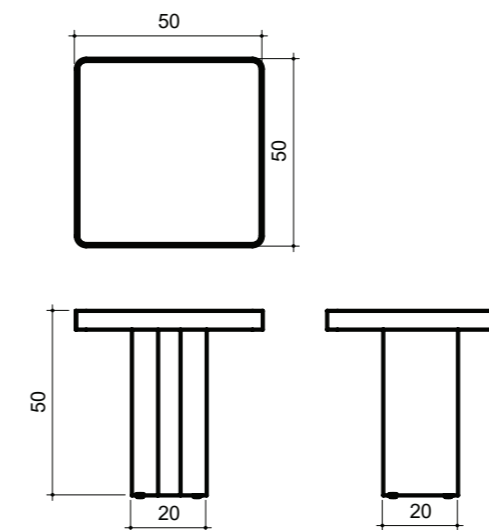

PLAIN

LOW TABLES

plain

Plain 60x40xh90 cm

Plain 80x30xh110 cm

Plain 50x50xh50 cm

Inspired by timeless designs and blended with minimal lines, PLAIN Collection offers elegance and naturalness together in your home and office.

plain

Plain 70xh30 cm

Plain 90xh40 cm

Plain 50xh50 cm

dimensions plain

Technical info/

Base: 40 x 5 mm Metal Bars + MDF+ Laser cut part
+ Plastic glide is used under the leg.

SP. Plain 90x40 cm

SP. Plain 70x30 cm

SP. Plain 80x110x30 cm

SP. Plain 60x90x40 cm

SP. Plain 50x50 cm

SP. Plain 50x50x50 cm

BASE FINISH			
✓	Electrostatic Powder Coated		
✓	Brushed Finish		
✓	Stainless Steel Finishes		
✓	Stainless Steel PVD Covering		
TOP FINISH			
✓	Marble		18
✓	Veener		18
✓	Digital Pirinting Lacquer		18
✓	Lacquer		18
✓	Ceramic		10
✓	Glass		4
PACKAGING INFORMATION			
Size	Ø50xH:50	Ø70xH:30	Ø90xH:40
Box Cbm (m³)	0,19	0,22	0,49
Net Weight (kg)	12	15	25
Gross Weight (kg)	16,4	19,6	30,6
Container 40 HC(Pcs)	320	315	120

BASE FINISH			
✓	Electrostatic Powder Coated		
✓	Brushed Finish		
✓	Stainless Steel Finishes		
✓	Stainless Steel PVD Covering		
TOP FINISH			
✓	Marble		18
✓	Veener		18
✓	Digital Pirinting Lacquer		18
✓	Lacquer		18
✓	Ceramic		10
✓	Glass		4
PACKAGING INFORMATION			
Size	50x50xH:50	60x90xH:40	80x110xH:30
Box Cbm (m³)	0,19	0,31	0,39
Net Weight (kg)	14	19	30
Gross Weight (kg)	18,4	23,4	35,5
Container 40 HC(Pcs)	320	180	161