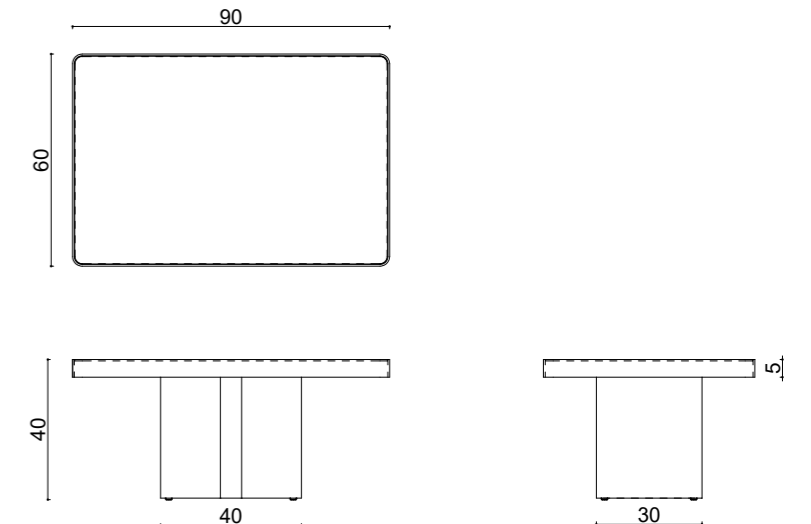

PLAIN

LOW TABLES

plain

Plain 60x40xh90 cm

Plain 80x30xh110 cm

Plain 50x50xh50 cm

Inspired by timeless designs and blended with minimal lines, PLAIN Collection offers elegance and naturalness together in your home and office.

plain

Plain 70xh30 cm

Plain 90xh40 cm

Plain 50xh50 cm

dimensions plain

Technical info/

Base: 40 x 5 mm Metal Bars + MDF+ Laser cut part
+ Plastic glide is used under the leg.

SP. Plain 90x40 cm

SP. Plain 70x30 cm

SP. Plain 80x110x30 cm

SP. Plain 60x90x40 cm

SP. Plain 50x50 cm

SP. Plain 50x50x50 cm

BASE FINISH			
✓	Electrostatic Powder Coated		
✓	Brushed Finish		
✓	Stainless Steel Finishes		
✓	Stainless Steel PVD Covering		
TOP FINISH			
✓	Marble		18
✓	Veener		18
✓	Digital Pirinting Lacquer		18
✓	Lacquer		18
✓	Ceramic		10
✓	Glass		4
PACKAGING INFORMATION			
Size	Ø50xH:50	Ø70xH:30	Ø90xH:40
Box Cbm (m³)	0,19	0,22	0,49
Net Weight (kg)	12	15	25
Gross Weight (kg)	16,4	19,6	30,6
Container 40 HC(Pcs)	320	315	120