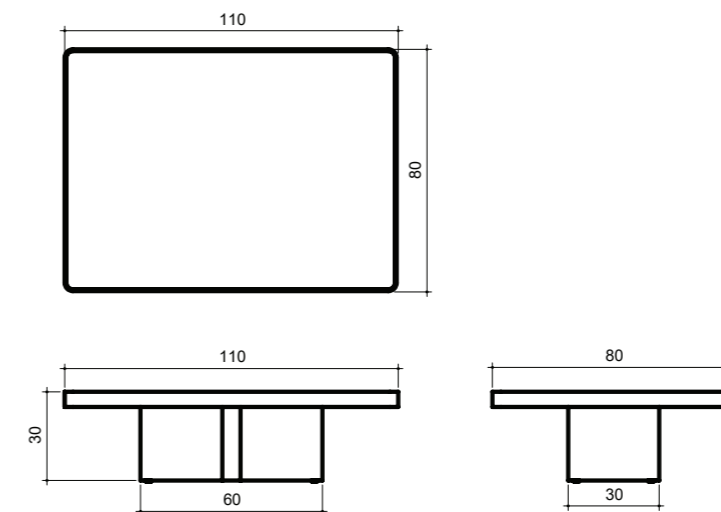

PLAIN

LOW TABLES

plain

Plain 60x40xh90 cm

Plain 80x30xh110 cm

Plain 50x50xh50 cm

Inspired by timeless designs and blended with minimal lines, PLAIN Collection offers elegance and naturalness together in your home and office.

plain

Plain 70xh30 cm

Plain 90xh40 cm

Plain 50xh50 cm

dimensions plain

Technical info/

Base: 40 x 5 mm Metal Bars + MDF+ Laser cut part
+ Plastic glide is used under the leg.

SP. Plain 90x40 cm

SP. Plain 70x30 cm

SP. Plain 80x110x30 cm

SP. Plain 60x90x40 cm

SP. Plain 50x50 cm

SP. Plain 50x50x50 cm

BASE FINISH			
✓	Electrostatic Powder Coated		
✓	Brushed Finish		
✓	Stainless Steel Finishes		
✓	Stainless Steel PVD Covering		
TOP FINISH			
✓	Marble		18
✓	Veener		18
✓	Digital Pirinting Lacquer		18
✓	Lacquer		18
✓	Ceramic		10
✓	Glass		4
PACKAGING INFORMATION			
Size	Ø50xH:50	Ø70xH:30	Ø90xH:40
Box Cbm (m³)	0,19	0,22	0,49
Net Weight (kg)	12	15	25
Gross Weight (kg)	16,4	19,6	30,6
Container 40 HC(Pcs)	320	315	120

BASE FINISH			
✓	Electrostatic Powder Coated		
✓	Brushed Finish		
✓	Stainless Steel Finishes		
✓	Stainless Steel PVD Covering		
TOP FINISH			
✓	Marble		18
✓	Veener		18
✓	Digital Pirinting Lacquer		18
✓	Lacquer		18
✓	Ceramic		10
✓	Glass		4
PACKAGING INFORMATION			
Size	50x50xH:50	60x90xH:40	80x110xH:30
Box Cbm (m³)	0,19	0,31	0,39
Net Weight (kg)	14	19	30
Gross Weight (kg)	18,4	23,4	35,5
Container 40 HC(Pcs)	320	180	161