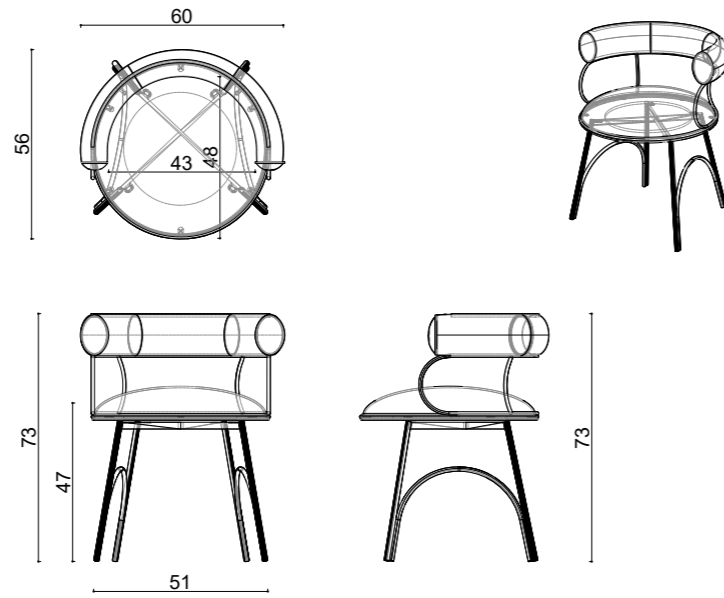

dimensions round

Technical info/

Base: Ø16 mm Metal Tube + Ø10 mm decorative wire on the back

Back: Metal Structure + Polyurethane

Seat: HR Foam + Elastic Webbing + MDF

Upholstery: Fabric + Leather Fixed Cover

Round Chair

Textile
1.5 mt

Real Leather
2.3 m²

Net Weight
10,75
KG

Gross Weight
13,90
KG

Stacking

63x73x81 cm
m³ 0.37

40HC (Pcs):
171Pcs.

Assembled
Package