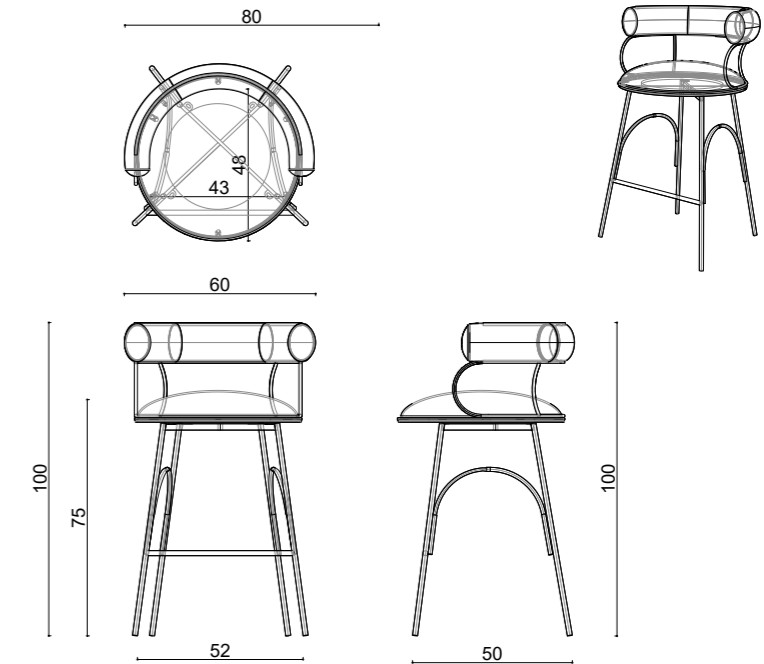

Round Bar

Textile
1.5 mt

Real Leather
2.3 m²

Net Weight
12,50
KG

Gross Weight
15,50
KG

Stacking

62x67x103 cm
m³ 0.43

40HC (Pcs):
114Pcs.

Assembled
Package