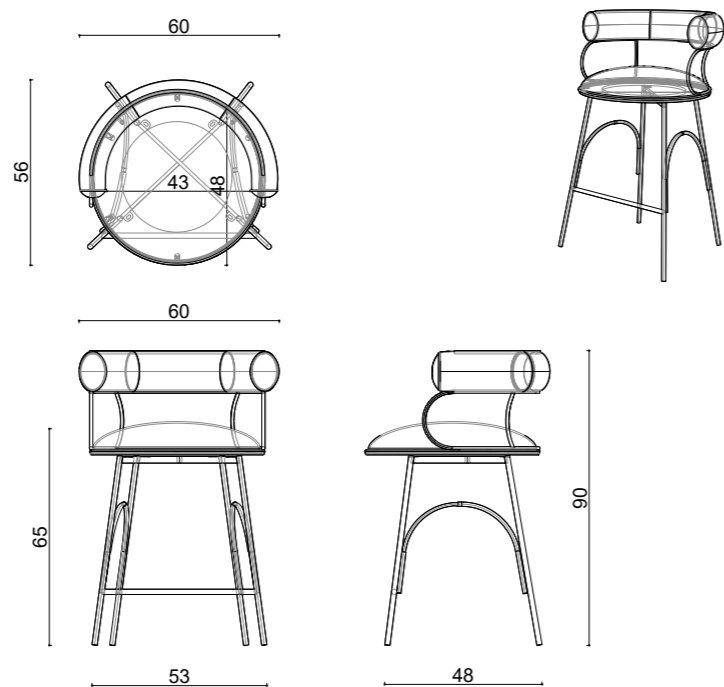

Round Counter

Textile
1.5 mt

Real Leather
2.3 m²

Net Weight
11,80
KG

Gross Weight
14,85
KG

Stacking

62x67x103 cm
m³ 0.43

40HC (Pcs):
114Pcs.

Assembled
Package