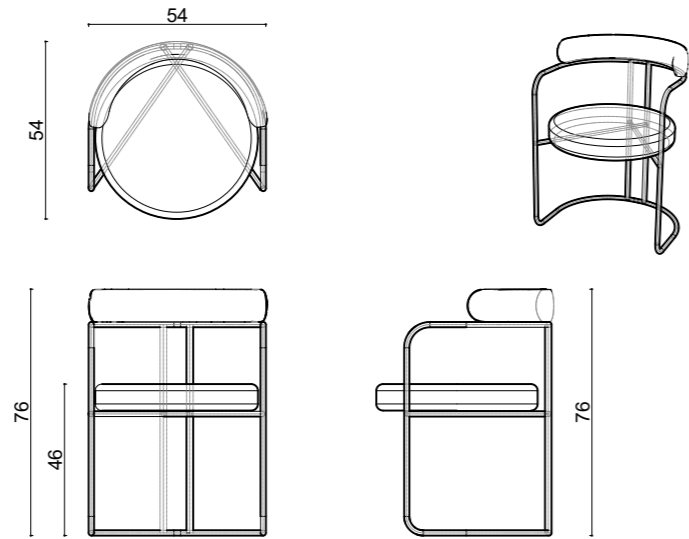

CHAIR

COUNTER

Tokyo chair suitable for conference environments as well as dining rooms, the chair will be a luxurious and elegant choice for homes, restaurants and offices.

BAR CHAIR

dimensions  
tokyo

Technical info/

**Base:** Ø16 mm Metal Tube  
**Back:** Metal Structure + Polyurethane  
**Seat:** HR Foam + Elastic Webbing + MDF  
**Upholstery:** Fabric + Leather Fixed Cover

Chair

Textile  
0.8 mt

Real Leather  
1.2 m<sup>2</sup>