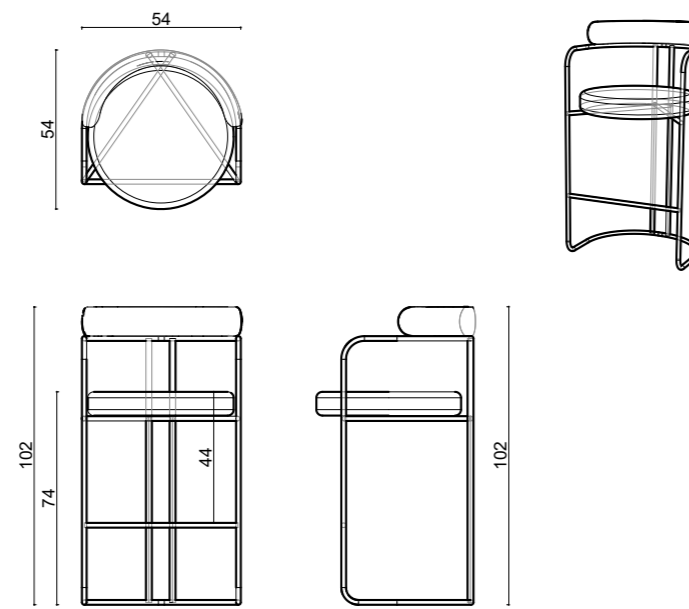

Real Leather  
1.2 m<sup>2</sup>

Net Weight  
6,60 KG

Gross Weight  
9,60 KG

Stacking

62x67x103 cm  
m<sup>3</sup> 0.43

40HC (Pcs):  
114Pcs.

Assembled  
Package

Bar Chair