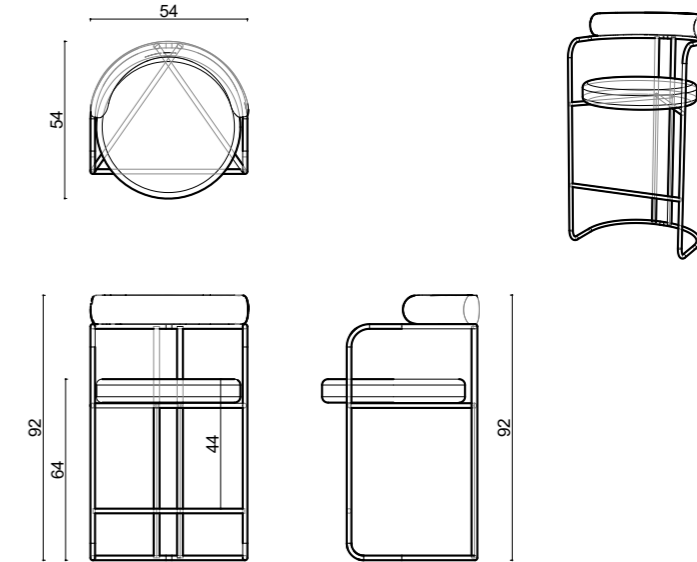

Net Weight  
6,10 KG

Gross Weight  
8,90 KG

Stacking

63x73x81 cm  
m<sup>3</sup> 0.37

40HC (Pcs):  
171Pcs.

Assembled  
Package

Counter

Textile  
0.8 mt

Real Leather  
1.2 m<sup>2</sup>

Net Weight  
6,60 KG

Gross Weight  
9,60 KG

Stacking

62x67x103 cm  
m<sup>3</sup> 0.43

40HC (Pcs):  
114Pcs.

Assembled  
Package

Bar Chair