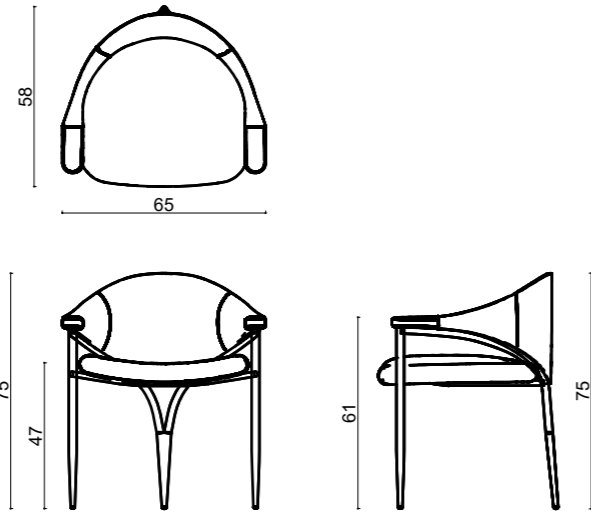

TRIDENT conical leg is the part of exclusive collection, the perfect chair for an upscale restaurant ready to feast.

dimensions
trident

Technical info/ CONICAL LEG

Base: Ø16 mm Metal Tube + Ø25 mm Metal Tube + Ø42 mm Metal Tube

Back: Metal Structure + Polyurethane

Seat: HR Foam + Elastic Webbing + Solid Beechwood

Upholstery: Fabric + Leather Fixed Cover

Conical Leg

Textile
1.5 mt

Real Leather
2.3 m²

8,45
KG
Net Weight

11,50
KG
Gross Weight