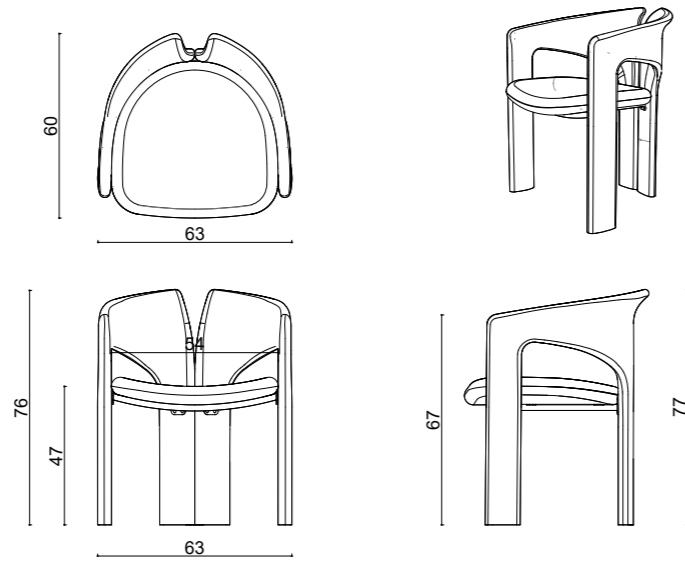

dimensions
viva

Technical info/

Base: Metal Structure + Polyurethane
Back: Metal Structure + Polyurethane
Seat: Metal Structure + Polyurethane
Upholstery: Fabric + Leather Fixed Cover

Viva Witharm

Textile
2.75 mt

Real Leather
4.1 m²

14,65
KG
Net Weight

17,45
KG
Gross Weight

Stacking

63x73x81 cm
m³ 0.37

40HC (Pcs):
171Pcs.

Assembled
Package