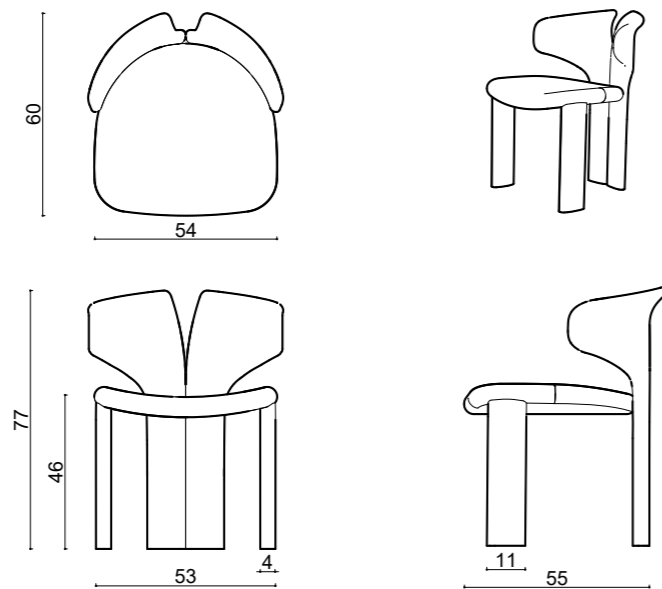

Textile  
2.75 mt

Real Leather  
4.1 m<sup>2</sup>

14,65  
KG  
Net Weight

17,45  
KG  
Gross Weight

Stacking

63x73x81 cm  
m<sup>3</sup> 0.37

40HC (Pcs):  
171Pcs.

Assembled  
Package

Viva Armless

Textile  
2.25 mt

Real Leather  
3.4 m<sup>2</sup>

12,70  
KG  
Net Weight

15,80  
KG  
Gross Weight

Stacking

63x73x81 cm  
m<sup>3</sup> 0.37

40HC (Pcs):  
171Pcs.