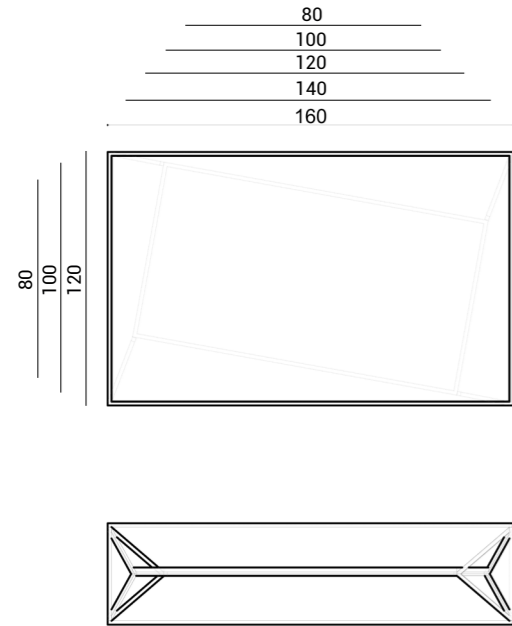

ilex

BOELE

LOW TABLE

boele

Boele coffee table, which presents a stylish appearance thanks to its geometric design, is useful and stylish with its different coatings and two-floor design.

BOELE LOW TABLE

dimensions boele

Technical info/

Base: 15 x 15 x 1,5 mm Metal Tube + Plastic glide is used under the leg.

BASE FINISH					
✓	Electrostatic Powder Coated				
✓	Brushed Finish				
✓	Stainless Steel Finishes				
✓	Stainless Steel PVD Covering				
TOP FINISH					
✓	Marble	18			
✓	Veener				
✓	Digital Printing Lacquer				
✓	Lacquer	10			
✓	Ceramic				
✓	Glass	6			
PACKAGING INFORMATION					
Size	80x80	100x100	140x100	120x120	160x100
Box Cbm (m³)	0,41	0,61	0,83	0,85	0,94
Net Weight (kg)	30	45	66	65	77
Gross Weight (kg)	36	52	78	77	90
Container 40 HC(Pcs)	130	100	80	45	70