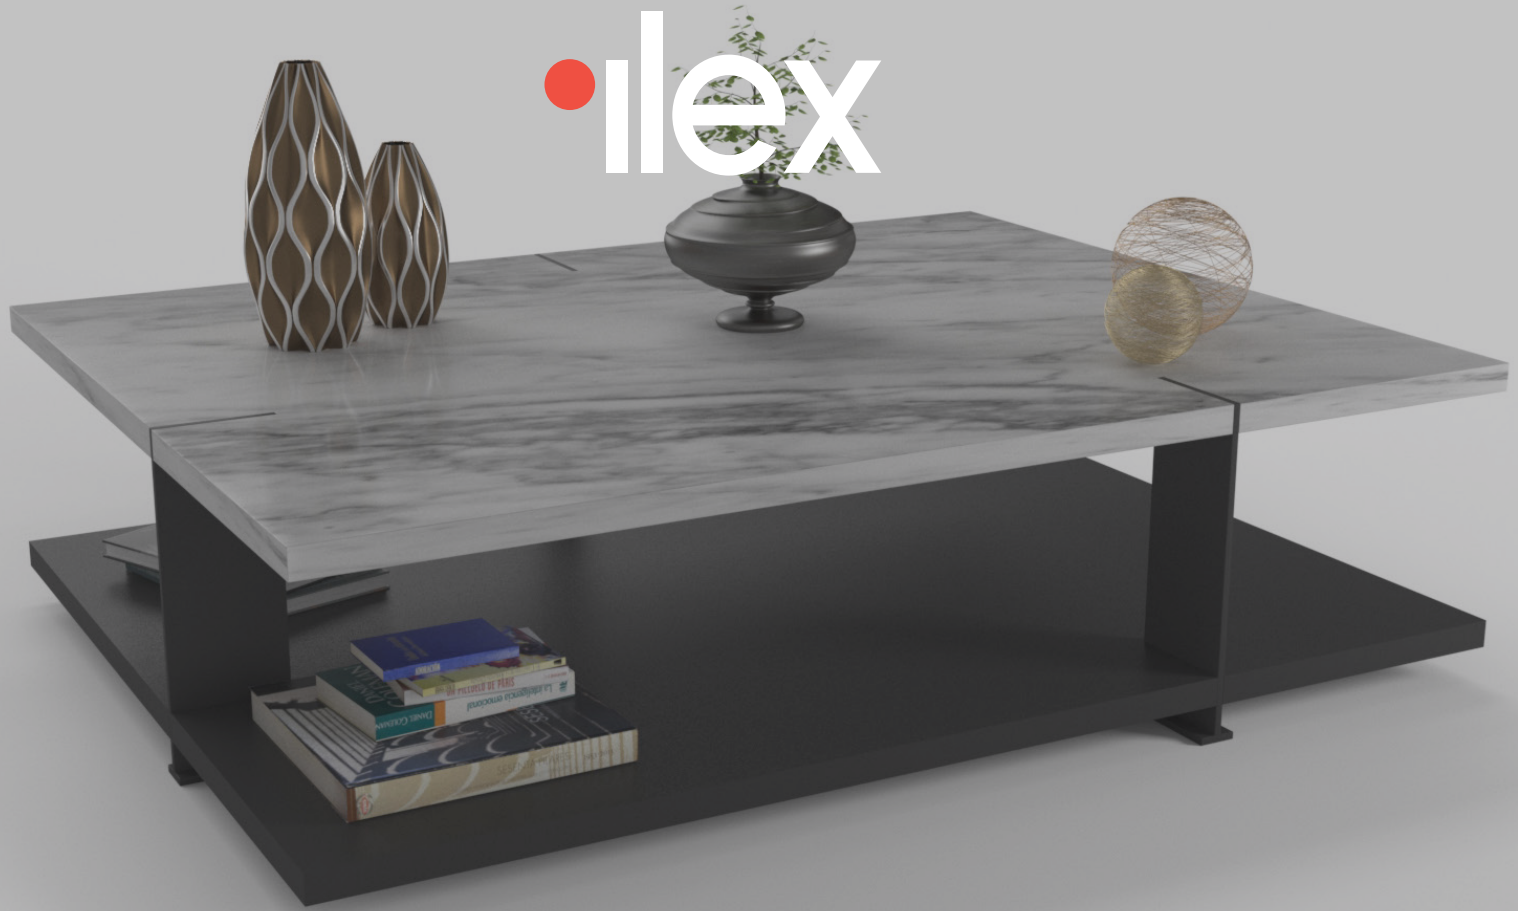

MILAS

LOW TABLES

milas

low tables

Milas Low Table brings contemporary elegance to any space.

Its minimalist design fits seamlessly into your home, offering both practicality and style. Perfect for small living areas, it serves as a versatile piece that complements your surroundings while providing ample space to unwind. With its balanced design, it can stand alone or pair effortlessly with the matching coffee table for a cohesive look that's sure to elevate your room.

dimensions milas

Technical info/

Base: 30 x 20 x 1,5 mm Metal Tube + Laser cut part + Plastic glide is used under the leg.

BASE FINISH			
✓	Electrostatic Powder Coated		
✓	Brushed Finish		
✓	Stainless Steel Finishes		
✓	Stainless Steel PVD Covering		
TOP FINISH			
✓	Marble	8	
✓	Digital Printing Lacquer		
✓	Lacquer		
✓	Veener		
PACKAGING INFORMATION			
Size	100x100	100x140	
Box Cbm (m³)	0,61	0,83	
Net Weight (kg)	65	100	
Gross Weight (kg)	71	110	
Container 40 HC(Pcs)	100	80	