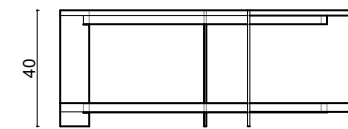

MILAS

LOW TABLES

milas

low tables

Milas Low Table brings contemporary elegance to any space.

Its minimalist design fits seamlessly into your home, offering both practicality and style. Perfect for small living areas, it serves as a versatile piece that complements your surroundings while providing ample space to unwind. With its balanced design, it can stand alone or pair effortlessly with the matching coffee table for a cohesive look that's sure to elevate your room.

dimensions milas

Technical info/

Base: 30 x 20 x 1,5 mm Metal Tube + Laser cut part + Plastic glide is used under the leg.

BASE FINISH			
✓	Electrostatic Powder Coated		
✓	Brushed Finish		
✓	Stainless Steel Finishes		
✓	Stainless Steel PVD Covering		
TOP FINISH			
✓	Marble	8	
✓	Digital Printing Lacquer		
✓	Lacquer		
✓	Veener		
PACKAGING INFORMATION			
Size	100x100	100x140	
Box Cbm (m³)	0,61	0,83	
Net Weight (kg)	65	100	
Gross Weight (kg)	71	110	
Container 40 HC(Pcs)	100	80	