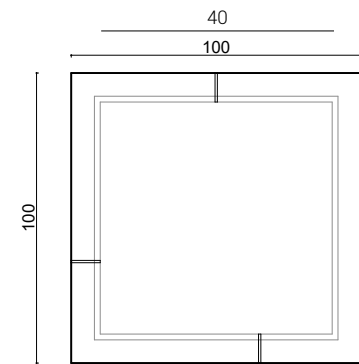

MILAS

LOW TABLES

milas

low tables

Milas Low Table brings contemporary elegance to any space.

Its minimalist design fits seamlessly into your home, offering both practicality and style. Perfect for small living areas, it serves as a versatile piece that complements your surroundings while providing ample space to unwind. With its balanced design, it can stand alone or pair effortlessly with the matching coffee table for a cohesive look that's sure to elevate your room.

dimensions milas

Technical info/

Base: 30 x 20 x 1,5 mm Metal Tube + Laser cut part + Plastic glide is used under the leg.

BASE FINISH			
✓	Electrostatic Powder Coated		
✓	Brushed Finish		
✓	Stainless Steel Finishes		
✓	Stainless Steel PVD Covering		
TOP FINISH			
✓	Marble	8	
✓	Digital Printing Lacquer		
✓	Lacquer		
✓	Veener		
PACKAGING INFORMATION			
Size	100x100	100x140	
Box Cbm (m³)	0,61	0,83	
Net Weight (kg)	65	100	
Gross Weight (kg)	71	110	
Container 40 HC(Pcs)	100	80	