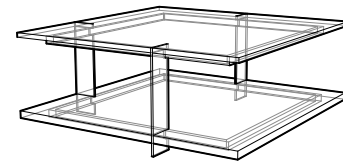

MILAS

LOW TABLES

milas

low tables

Milas Low Table brings contemporary elegance to any space.

Its minimalist design fits seamlessly into your home, offering both practicality and style. Perfect for small living areas, it serves as a versatile piece that complements your surroundings while providing ample space to unwind. With its balanced design, it can stand alone or pair effortlessly with the matching coffee table for a cohesive look that's sure to elevate your room.

dimensions milas

Technical info/

Base: 30 x 20 x 1,5 mm Metal Tube + Laser cut part + Plastic glide is used under the leg.

BASE FINISH			
✓	Electrostatic Powder Coated		
✓	Brushed Finish		
✓	Stainless Steel Finishes		
✓	Stainless Steel PVD Covering		
TOP FINISH			
✓	Marble	8	
✓	Digital Printing Lacquer		
✓	Lacquer		
✓	Veener		
PACKAGING INFORMATION			
Size	100x100	100x140	
Box Cbm (m³)	0,61	0,83	
Net Weight (kg)	65	100	
Gross Weight (kg)	71	110	
Container 40 HC(Pcs)	100	80	