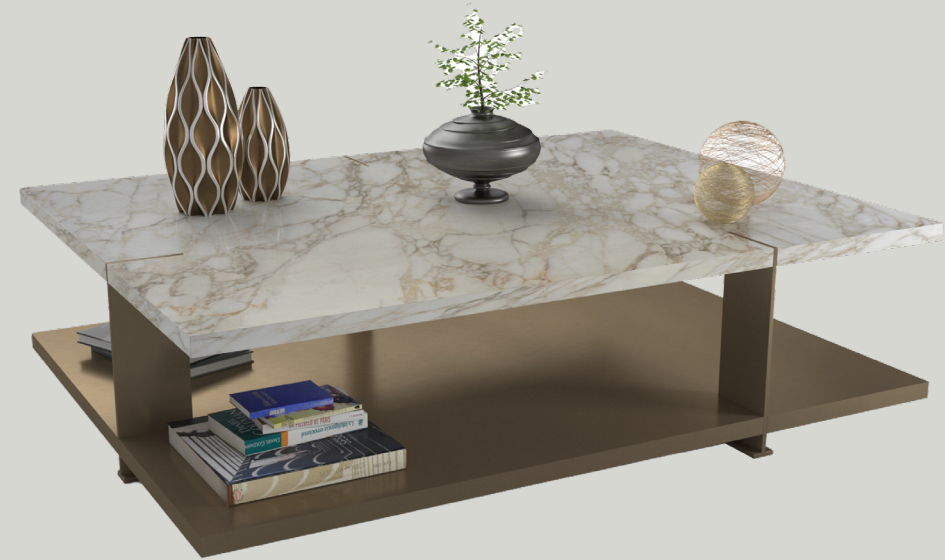

MILAS

LOW TABLES

milas

low tables

Milas Low Table brings contemporary elegance to any space.

Its minimalist design fits seamlessly into your home, offering both practicality and style. Perfect for small living areas, it serves as a versatile piece that complements your surroundings while providing ample space to unwind. With its balanced design, it can stand alone or pair effortlessly with the matching coffee table for a cohesive look that's sure to elevate your room.

dimensions milas

Technical info/

Base: 30 x 20 x 1,5 mm Metal Tube + Laser cut part + Plastic glide is used under the leg.

BASE FINISH			
✓	Electrostatic Powder Coated		
✓	Brushed Finish		
✓	Stainless Steel Finishes		
✓	Stainless Steel PVD Covering		
TOP FINISH			
✓	Marble	8	
✓	Digital Printing Lacquer		
✓	Lacquer		
✓	Veener		
PACKAGING INFORMATION			
Size	100x100	100x140	
Box Cbm (m³)	0,61	0,83	
Net Weight (kg)	65	100	
Gross Weight (kg)	71	110	
Container 40 HC(Pcs)	100	80	