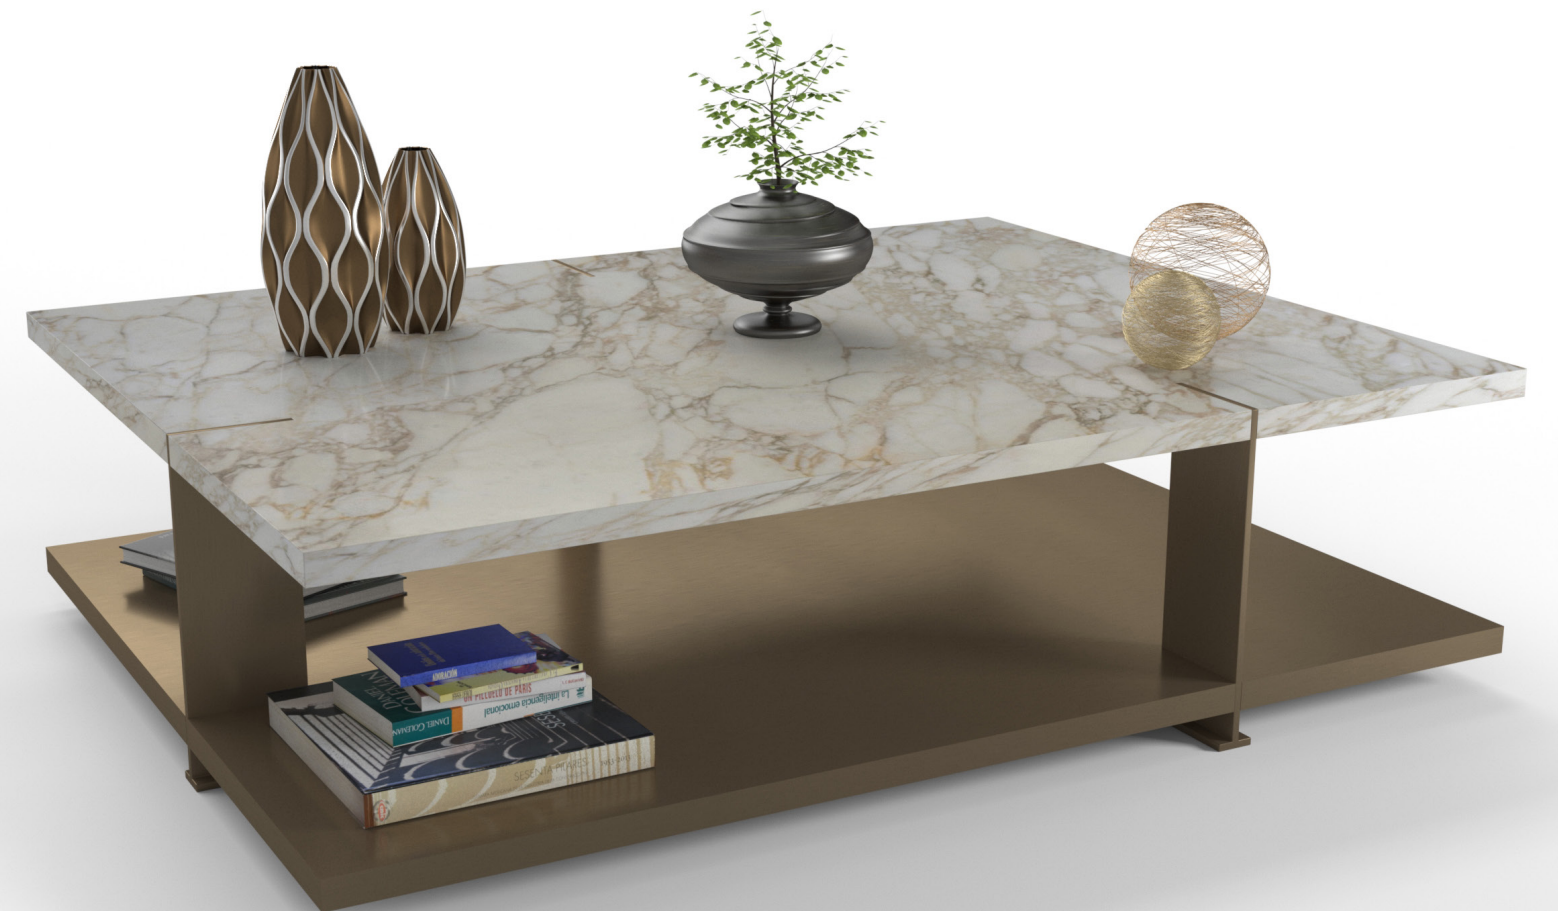

MILAS

LOW TABLES

milas

low tables

Milas Low Table brings contemporary elegance to any space.

Its minimalist design fits seamlessly into your home, offering both practicality and style. Perfect for small living areas, it serves as a versatile piece that complements your surroundings while providing ample space to unwind. With its balanced design, it can stand alone or pair effortlessly with the matching coffee table for a cohesive look that's sure to elevate your room.

dimensions milas

Technical info/

Base: 30 x 20 x 1,5 mm Metal Tube + Laser cut part + Plastic glide is used under the leg.

BASE FINISH			
✓	Electrostatic Powder Coated		
✓	Brushed Finish		
✓	Stainless Steel Finishes		
✓	Stainless Steel PVD Covering		
TOP FINISH			
✓	Marble	8	
✓	Digital Printing Lacquer		
✓	Lacquer		
✓	Veener		
PACKAGING INFORMATION			
Size	100x100	100x140	
Box Cbm (m³)	0,61	0,83	
Net Weight (kg)	65	100	
Gross Weight (kg)	71	110	
Container 40 HC(Pcs)	100	80	