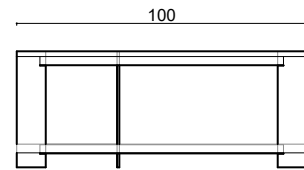

MILAS

LOW TABLES

milas

low tables

Milas Low Table brings contemporary elegance to any space.

Its minimalist design fits seamlessly into your home, offering both practicality and style. Perfect for small living areas, it serves as a versatile piece that complements your surroundings while providing ample space to unwind. With its balanced design, it can stand alone or pair effortlessly with the matching coffee table for a cohesive look that's sure to elevate your room.

dimensions milas

Technical info/

Base: 30 x 20 x 1,5 mm Metal Tube + Laser cut part + Plastic glide is used under the leg.

BASE FINISH			
✓	Electrostatic Powder Coated		
✓	Brushed Finish		
✓	Stainless Steel Finishes		
✓	Stainless Steel PVD Covering		
TOP FINISH			
✓	Marble	8	
✓	Digital Printing Lacquer		
✓	Lacquer		
✓	Veener		
PACKAGING INFORMATION			
Size	100x100	100x140	
Box Cbm (m³)	0,61	0,83	
Net Weight (kg)	65	100	
Gross Weight (kg)	71	110	
Container 40 HC(Pcs)	100	80	