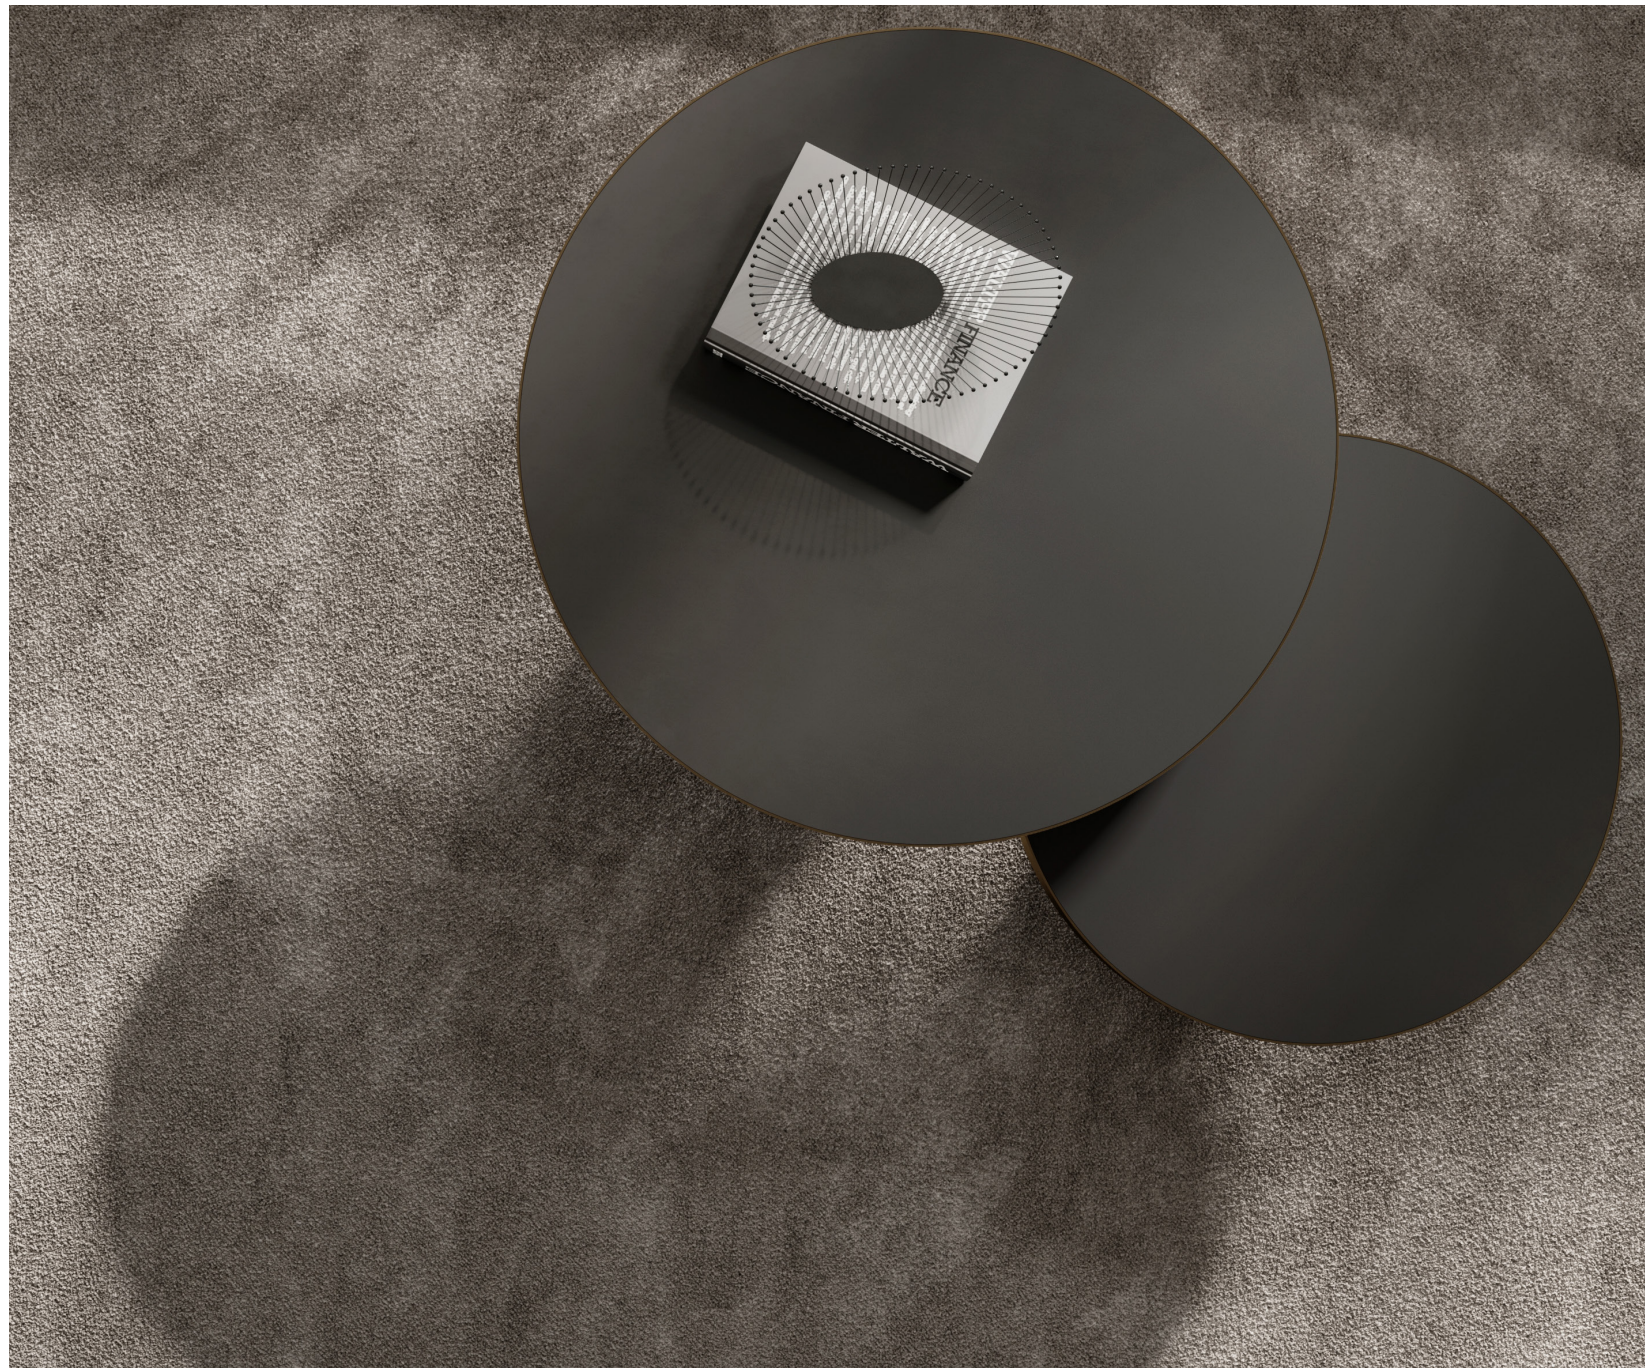

•ilex

SLICE

LOW TABLE

slice

Accessible Beauty...

slice

With its clean lines and minimalistic approach,
Slice Low Table enhances any living space.

slice

Slice Low Table combines sleek design with smart functionality. Perfect for small spaces, it brings a touch of modern elegance while keeping your space organized and stylish. Use it alone or pair with matching pieces for a coordinated look that feels fresh and effortless.