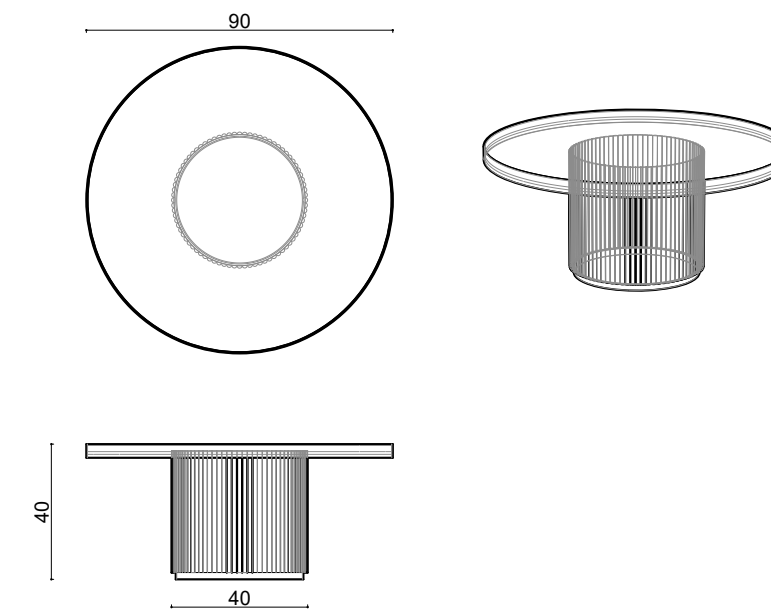

dimensions
slice

Technical info/

Base: Laser cut part + MDF + Polished Wood +
Plastic glide is used under the leg.

Slice Yan Sehpa Ø50xh56 cm

Slice Orta Sehpa Ø70xh30 cm

Slice Yan Sehpa Ø60xh65 cm

Slice Orta Sehpa Ø90xh40 cm

BASE FINISH					
✓	Electrostatic Powder Coated				
✓	Brushed Finish				
✓	Stainless Steel Finishes				
✓	Stainless Steel PVD Covering				
TOP FINISH					
✓	Marble			18	
✓	Veener				
✓	Digital Printing Lacquer				
✓	Lacquer			10	
✓	Ceramic				
✓	Glass			4	
PACKAGING INFORMATION					
	Size	Ø50xH:58	Ø60xH:65	Ø70xH:30	Ø90xH:40
	Box Cbm (m³)	0,18	0,3	0,2	0,41
	Net Weight (kg)	9	11	20	21
	Gross Weight (kg)	12	15	25	27
	Container 40 HC(Pcs)	336	240	336	144