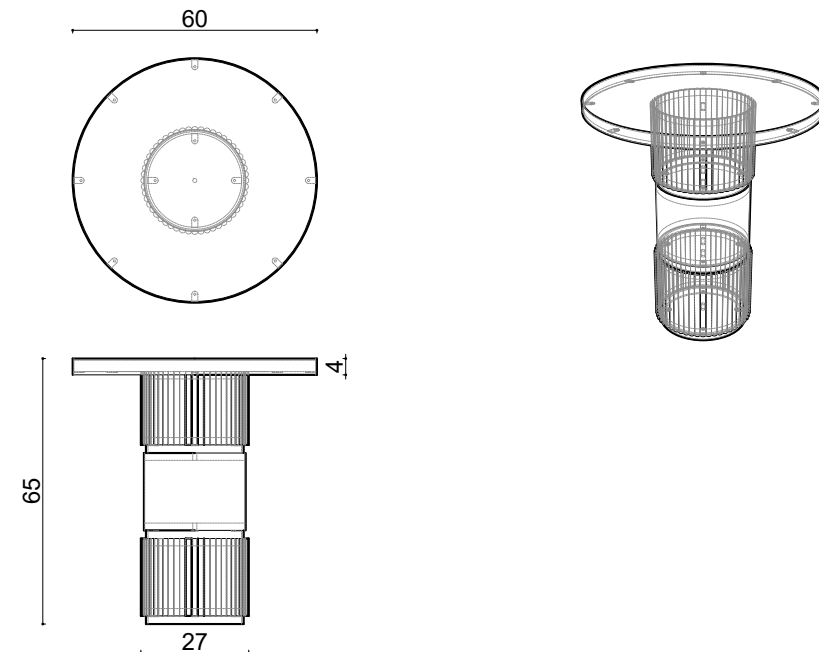

dimensions
slice

Technical info/

Base: Laser cut part + MDF + Polished Wood +
Plastic glide is used under the leg.

Slice Yan Sehpa Ø50xh56 cm

Slice Orta Sehpa Ø70xh30 cm

Slice Yan Sehpa Ø60xh65 cm

Slice Orta Sehpa Ø90xh40 cm

BASE FINISH					
✓	Electrostatic Powder Coated				
✓	Brushed Finish				
✓	Stainless Steel Finishes				
✓	Stainless Steel PVD Covering				
TOP FINISH					
✓	Marble			18	
✓	Veener				
✓	Digital Printing Lacquer				
✓	Lacquer			10	
✓	Ceramic				
✓	Glass			4	
PACKAGING INFORMATION					
	Size	Ø50xH:58	Ø60xH:65	Ø70xH:30	Ø90xH:40
	Box Cbm (m³)	0,18	0,3	0,2	0,41
	Net Weight (kg)	9	11	20	21
	Gross Weight (kg)	12	15	25	27
	Container 40 HC(Pcs)	336	240	336	144