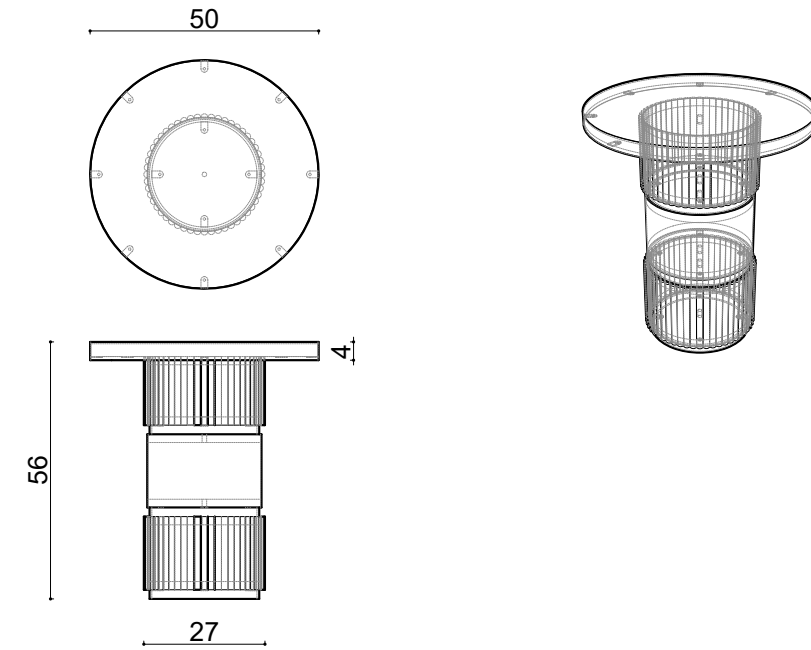

Slice Low Table combines sleek design with smart functionality. Perfect for small spaces, it brings a touch of modern elegance while keeping your space organized and stylish. Use it alone or pair with matching pieces for a coordinated look that feels fresh and effortless.

dimensions
slice

Technical info/

Base: Laser cut part + MDF + Polished Wood +
Plastic glide is used under the leg.

Slice Yan Sehpa Ø50xh56 cm

Slice Orta Sehpa Ø70xh30 cm

Slice Yan Sehpa Ø60xh65 cm

Slice Orta Sehpa Ø90xh40 cm

BASE FINISH					
✓	Electrostatic Powder Coated				
✓	Brushed Finish				
✓	Stainless Steel Finishes				
✓	Stainless Steel PVD Covering				
TOP FINISH					
✓	Marble			18	
✓	Veener				
✓	Digital Printing Lacquer				
✓	Lacquer			10	
✓	Ceramic				
✓	Glass			4	
PACKAGING INFORMATION					
	Size	Ø50xH:58	Ø60xH:65	Ø70xH:30	Ø90xH:40
	Box Cbm (m³)	0,18	0,3	0,2	0,41
	Net Weight (kg)	9	11	20	21
	Gross Weight (kg)	12	15	25	27
	Container 40 HC(Pcs)	336	240	336	144