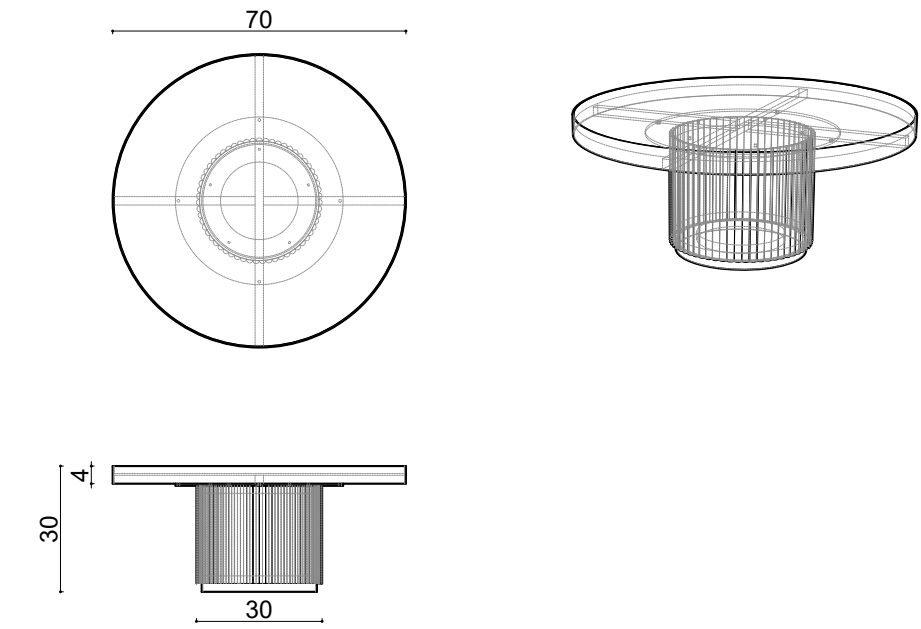

dimensions
slice

Technical info/

Base: Laser cut part + MDF + Polished Wood +
Plastic glide is used under the leg.

Slice Yan Sehpa Ø50xh56 cm

Slice Orta Sehpa Ø70xh30 cm

Slice Yan Sehpa Ø60xh65 cm

Slice Orta Sehpa Ø90xh40 cm

BASE FINISH					
✓	Electrostatic Powder Coated				
✓	Brushed Finish				
✓	Stainless Steel Finishes				
✓	Stainless Steel PVD Covering				
TOP FINISH					
✓	Marble			18	
✓	Veener				
✓	Digital Printing Lacquer				
✓	Lacquer			10	
✓	Ceramic				
✓	Glass			4	
PACKAGING INFORMATION					
	Size	Ø50xH:58	Ø60xH:65	Ø70xH:30	Ø90xH:40
	Box Cbm (m³)	0,18	0,3	0,2	0,41
	Net Weight (kg)	9	11	20	21
	Gross Weight (kg)	12	15	25	27
	Container 40 HC(Pcs)	336	240	336	144