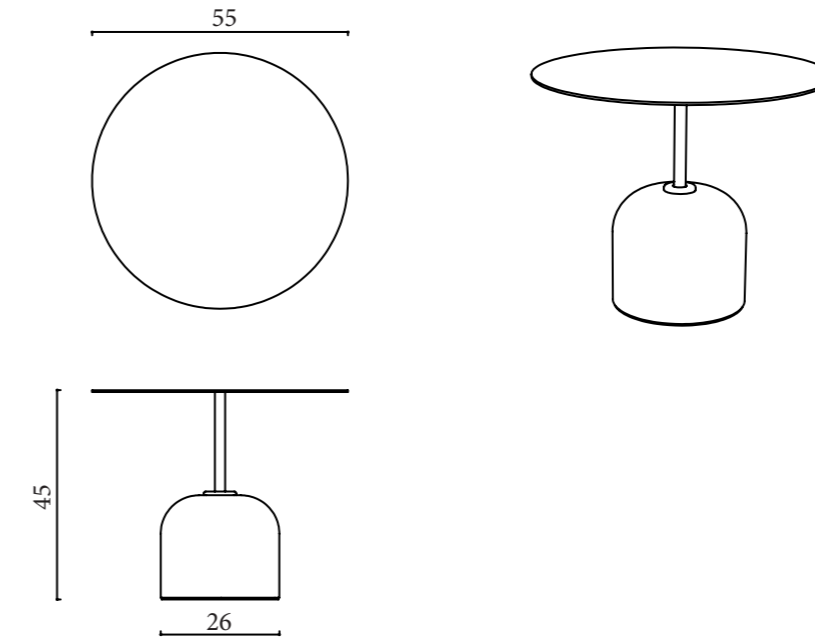

river coffee table
Ø45x55 cm

river coffee table
Ø55x45 cm

river

river low table
Ø70x45 cm

river low table
Ø90x35 cm

Texture and form that
complement each other...

Functionality is a primary importance with River, an exclusive collection of coffee tables in two different sizes and colours. Its functional form creates a difference at home, in offices or public places including hotels and cafes. The harmony of the metal and granite texture and solid legs make River distinctive. An ideal design for those who like both style and functionality.

river  

dimensions river

Technical info/Ø45 cm - Ø55 cm

Base: Top 4mm laser cut part + Ø22 mm Metal Tube + Half sphere base + Plastic glide is used under the leg.

BASE FINISH			
✓	Special Paints		
✓	Special Paints + Cathaphoresis		
TOP FINISH			
✓	Metal		4
✓	Glass		8
PACKAGING INFORMATION			
Size	Ø45xH:55	Ø55xH:45	
Box Cbm (m³)	0,11	0,14	
Net Weight (kg)	10,5	13	
Gross Weight (kg)	12	15,7	
Container 40 HC(Pcs)	636	475	

Technical info/Ø70 cm - Ø90 cm

Base: Top 4mm laser cut part or depending on your table selection + Half sphere base + Plastic glide is used under the leg.

BASE FINISH			
✓	Electrostatic Powder Coated		
✓	Brushed Finish		
TOP FINISH			
✓	Marble		
✓	Lacquer		18
✓	Veneer		
✓	Compact		12
✓	Ceramic		10
✓	Glass		8
✓	Metal		4
PACKAGING INFORMATION			
Size	Ø70xH:45	Ø90xH:35	
Box Cbm (m³)	0,31	0,42	
Net Weight (kg)	19	25,4	
Gross Weight (kg)	25	33,7	
Container 40 HC(Pcs)	225	144	