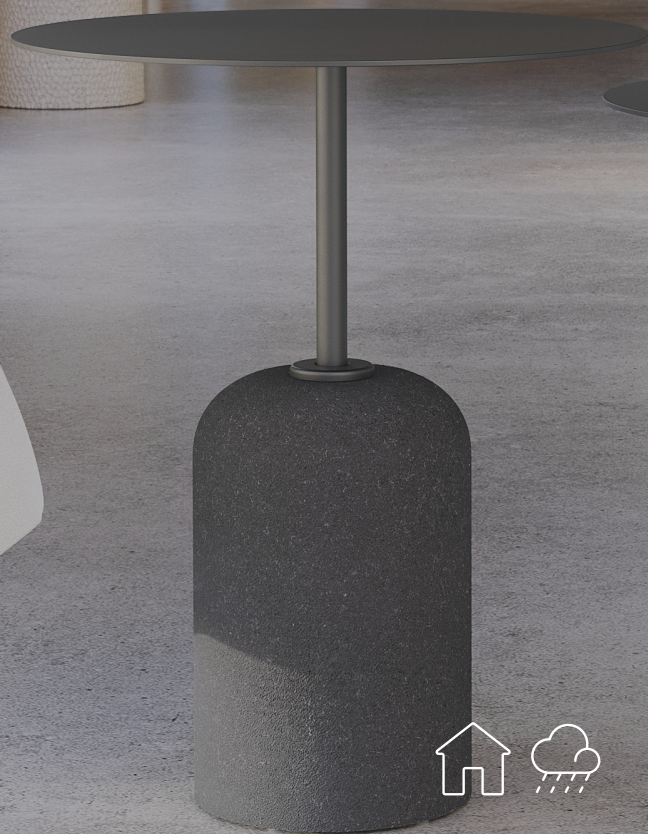

 ilex

RIVER

LOW TABLE

river  

Listen to the sound of River

A doubtless, high-energy confidant that presents a sense of trust! A new enthusiasm of your reading corner, a new colour in your room! A contemporary choice to complement your decor.

river coffee table
Ø45x55 cm

river coffee table
Ø55x45 cm

river

river low table
Ø70x45 cm

river low table
Ø90x35 cm

Texture and form that
complement each other...

Functionality is a primary importance with River, an exclusive collection of coffee tables in two different sizes and colours. Its functional form creates a difference at home, in offices or public places including hotels and cafes. The harmony of the metal and granite texture and solid legs make River distinctive. An ideal design for those who like both style and functionality.

river  

dimensions river

Technical info/Ø45 cm - Ø55 cm

Base: Top 4mm laser cut part + Ø22 mm Metal Tube + Half sphere base + Plastic glide is used under the leg.

BASE FINISH			
✓	Special Paints		
✓	Special Paints + Cathaphoresis		
TOP FINISH			
✓	Metal		4
✓	Glass		8
PACKAGING INFORMATION			
Size	Ø45xH:55	Ø55xH:45	
Box Cbm (m³)	0,11	0,14	
Net Weight (kg)	10,5	13	
Gross Weight (kg)	12	15,7	
Container 40 HC(Pcs)	636	475	

Technical info/Ø70 cm - Ø90 cm

Base: Top 4mm laser cut part or depending on your table selection + Half sphere base + Plastic glide is used under the leg.

BASE FINISH			
✓	Electrostatic Powder Coated		
✓	Brushed Finish		
TOP FINISH			
✓	Marble		
✓	Lacquer		18
✓	Veneer		
✓	Compact		12
✓	Ceramic		10
✓	Glass		8
✓	Metal		4
PACKAGING INFORMATION			
Size	Ø70xH:45	Ø90xH:35	
Box Cbm (m³)	0,31	0,42	
Net Weight (kg)	19	25,4	
Gross Weight (kg)	25	33,7	
Container 40 HC(Pcs)	225	144	