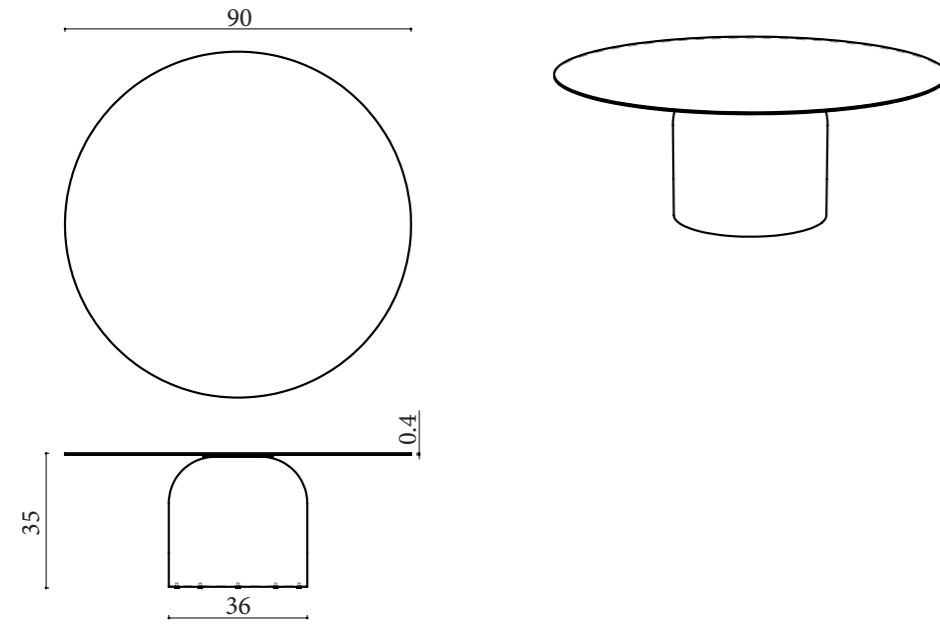

river coffee table
Ø45x55 cm

river coffee table
Ø55x45 cm

river

river low table
Ø70x45 cm

river low table
Ø90x35 cm

Texture and form that
complement each other...

Functionality is a primary importance with River, an exclusive collection of coffee tables in two different sizes and colours. Its functional form creates a difference at home, in offices or public places including hotels and cafes. The harmony of the metal and granite texture and solid legs make River distinctive. An ideal design for those who like both style and functionality.

river  

dimensions river

Technical info/Ø45 cm - Ø55 cm

Base: Top 4mm laser cut part + Ø22 mm Metal Tube + Half sphere base + Plastic glide is used under the leg.

BASE FINISH			
✓	Special Paints		
✓	Special Paints + Cathaphoresis		
TOP FINISH			
✓	Metal		4
✓	Glass		8
PACKAGING INFORMATION			
Size	Ø45xH:55	Ø55xH:45	
Box Cbm (m³)	0,11	0,14	
Net Weight (kg)	10,5	13	
Gross Weight (kg)	12	15,7	
Container 40 HC(Pcs)	636	475	

Technical info/Ø70 cm - Ø90 cm

Base: Top 4mm laser cut part or depending on your table selection + Half sphere base + Plastic glide is used under the leg.

BASE FINISH			
✓	Electrostatic Powder Coated		
✓	Brushed Finish		
TOP FINISH			
✓	Marble		
✓	Lacquer		18
✓	Veneer		
✓	Compact		12
✓	Ceramic		10
✓	Glass		8
✓	Metal		4
PACKAGING INFORMATION			
Size	Ø70xH:45	Ø90xH:35	
Box Cbm (m³)	0,31	0,42	
Net Weight (kg)	19	25,4	
Gross Weight (kg)	25	33,7	
Container 40 HC(Pcs)	225	144	