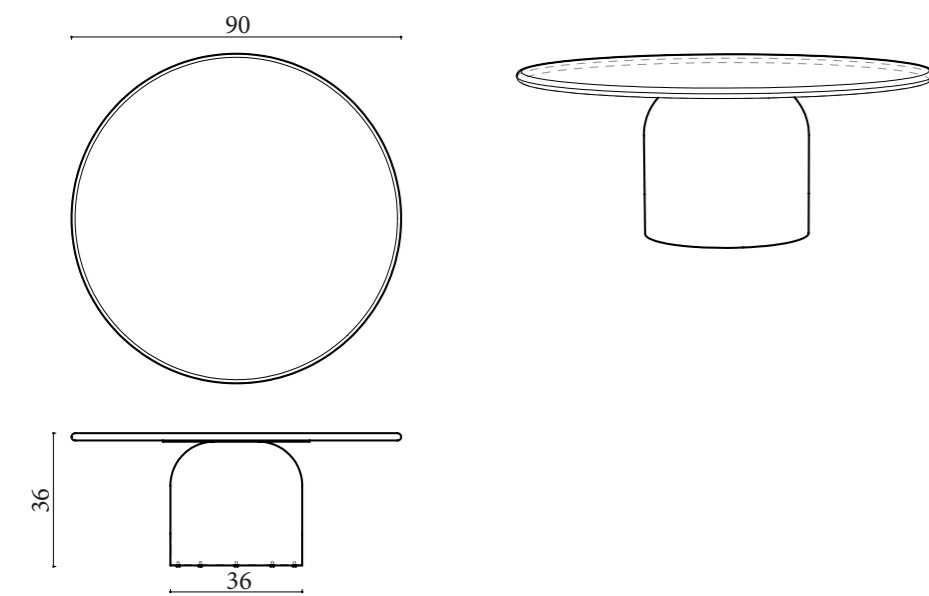

river coffee table
Ø45x55 cm

river coffee table
Ø55x45 cm

river

river low table
Ø70x45 cm

river low table
Ø90x35 cm

Texture and form that
complement each other...

Functionality is a primary importance with River, an exclusive collection of coffee tables in two different sizes and colours. Its functional form creates a difference at home, in offices or public places including hotels and cafes. The harmony of the metal and granite texture and solid legs make River distinctive. An ideal design for those who like both style and functionality.

river  

dimensions river

Technical info/Ø45 cm - Ø55 cm

Base: Top 4mm laser cut part + Ø22 mm Metal Tube + Half sphere base + Plastic glide is used under the leg.

BASE FINISH			
✓	Special Paints		
✓	Special Paints + Cathaphoresis		
TOP FINISH			
✓	Metal		4
✓	Glass		8
PACKAGING INFORMATION			
Size	Ø45xH:55	Ø55xH:45	
Box Cbm (m³)	0,11	0,14	
Net Weight (kg)	10,5	13	
Gross Weight (kg)	12	15,7	
Container 40 HC(Pcs)	636	475	

Technical info/Ø70 cm - Ø90 cm

Base: Top 4mm laser cut part or depending on your table selection + Half sphere base + Plastic glide is used under the leg.

BASE FINISH			
✓	Electrostatic Powder Coated		
✓	Brushed Finish		
TOP FINISH			
✓	Marble		
✓	Lacquer		18
✓	Veneer		
✓	Compact		12
✓	Ceramic		10
✓	Glass		8
✓	Metal		4
PACKAGING INFORMATION			
Size	Ø70xH:45	Ø90xH:35	
Box Cbm (m³)	0,31	0,42	
Net Weight (kg)	19	25,4	
Gross Weight (kg)	25	33,7	
Container 40 HC(Pcs)	225	144	