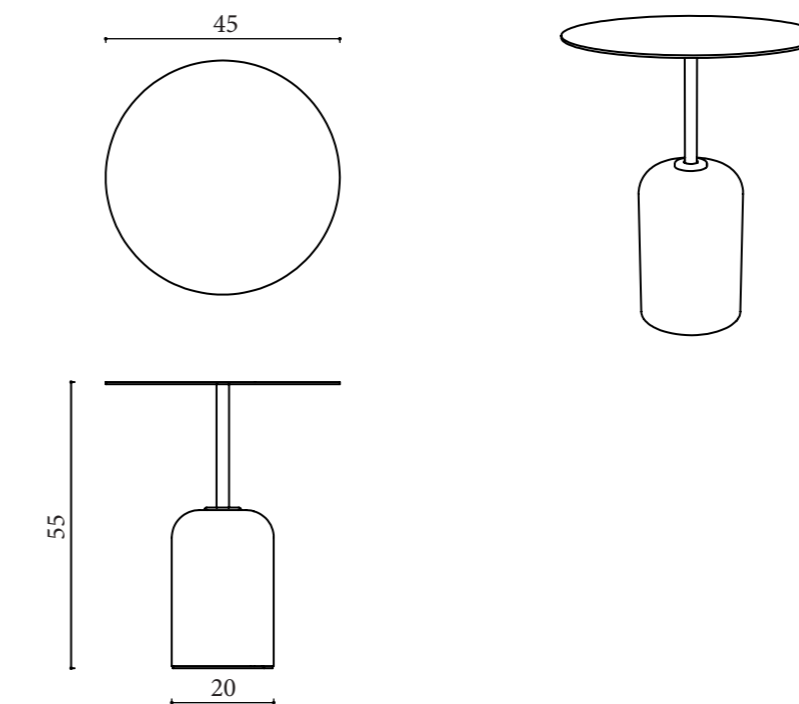

river coffee table
Ø45x55 cm

river coffee table
Ø55x45 cm

river

river low table
Ø70x45 cm

river low table
Ø90x35 cm

Texture and form that
complement each other...

Functionality is a primary importance with River, an exclusive collection of coffee tables in two different sizes and colours. Its functional form creates a difference at home, in offices or public places including hotels and cafes. The harmony of the metal and granite texture and solid legs make River distinctive. An ideal design for those who like both style and functionality.

river  

dimensions river

Technical info/Ø45 cm - Ø55 cm

Base: Top 4mm laser cut part + Ø22 mm Metal Tube + Half sphere base + Plastic glide is used under the leg.

BASE FINISH			
✓	Special Paints		
✓	Special Paints + Cathaphoresis		
TOP FINISH			
✓	Metal		4
✓	Glass		8
PACKAGING INFORMATION			
Size	Ø45xH:55	Ø55xH:45	
Box Cbm (m³)	0,11	0,14	
Net Weight (kg)	10,5	13	
Gross Weight (kg)	12	15,7	
Container 40 HC(Pcs)	636	475	

Technical info/Ø70 cm - Ø90 cm

Base: Top 4mm laser cut part or depending on your table selection + Half sphere base + Plastic glide is used under the leg.

BASE FINISH			
✓	Electrostatic Powder Coated		
✓	Brushed Finish		
TOP FINISH			
✓	Marble		
✓	Lacquer		18
✓	Veneer		
✓	Compact		12
✓	Ceramic		10
✓	Glass		8
✓	Metal		4
PACKAGING INFORMATION			
Size	Ø70xH:45	Ø90xH:35	
Box Cbm (m³)	0,31	0,42	
Net Weight (kg)	19	25,4	
Gross Weight (kg)	25	33,7	
Container 40 HC(Pcs)	225	144	