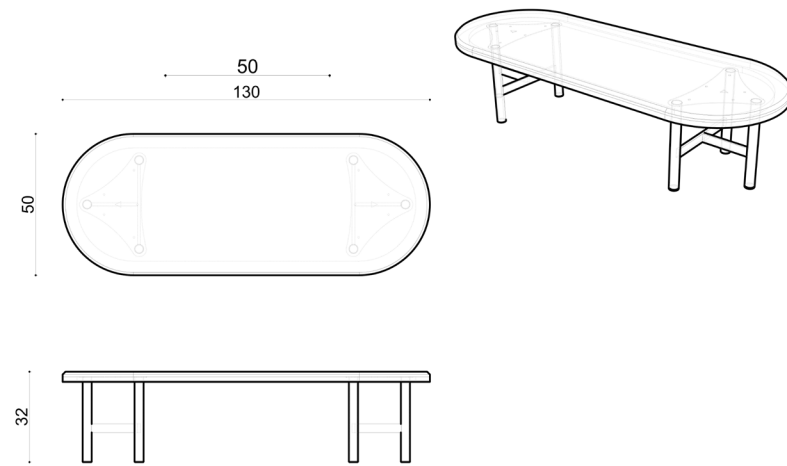

VEGA LOW TABLE

dimensions

sirius & vega

Technical info/ VEGA

Base: Laser cut Top + Ø16x2mm Metal Tube + Plastic glide is used under the leg.

Technical info/ SIRIUS

Base: Ø32x1,5 mm Metal Tube + Plastic glide is used under the leg.

BASE FINISH			
✓	Electrostatic Powder Coated		
✓	Brushed Finish		
TOP FINISH			
✓	Marble		
✓	Veener		18
✓	Digital Pirinting Lacquer		
✓	Lacquer		
✓	Ceramic		10
PACKAGING INFORMATION			
Size	160x50	130x50	
Box Cbm (m³)	0,41	0,34	
Net Weight (kg)	14	11	
Gross Weight (kg)	20	16	
Container 40 HC(Pcs)	162	168	

BASE FINISH			
✓	Electrostatic Powder Coated		
✓	Brushed Finish		
TOP FINISH			
✓	Metal		4
PACKAGING INFORMATION			
Size	80x40xH:40		
Box Cbm (m³)	0,2		
Net Weight (kg)	11,1		
Gross Weight (kg)	16		
Container 40 HC(Pcs)	335		