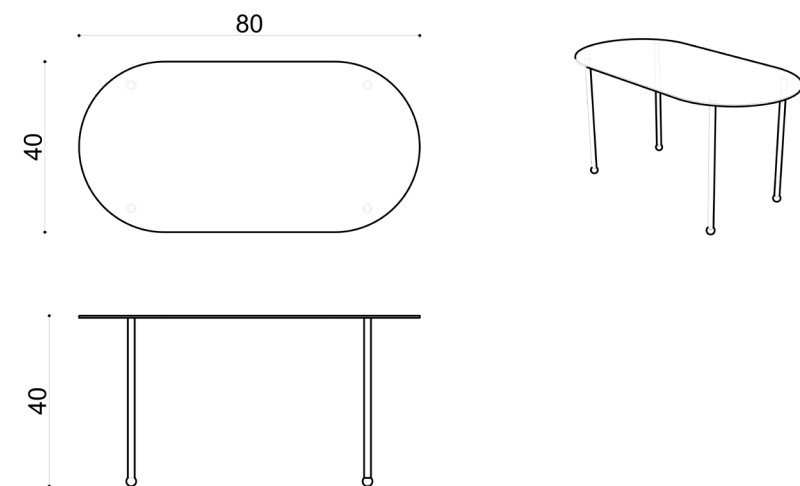

VEGA LOW TABLE

dimensions

sirius & vega

Technical info/ VEGA

Base: Laser cut Top + Ø16x2mm Metal Tube + Plastic glide is used under the leg.

Technical info/ SIRIUS

Base: Ø32x1,5 mm Metal Tube + Plastic glide is used under the leg.

BASE FINISH			
✓	Electrostatic Powder Coated		
✓	Brushed Finish		
TOP FINISH			
✓	Marble		
✓	Veener		18
✓	Digital Pirinting Lacquer		
✓	Lacquer		
✓	Ceramic		10
PACKAGING INFORMATION			
Size	160x50	130x50	
Box Cbm (m³)	0,41	0,34	
Net Weight (kg)	14	11	
Gross Weight (kg)	20	16	
Container 40 HC(Pcs)	162	168	

BASE FINISH			
✓	Electrostatic Powder Coated		
✓	Brushed Finish		
TOP FINISH			
✓	Metal		4
PACKAGING INFORMATION			
Size	80x40xH:40		
Box Cbm (m³)	0,2		
Net Weight (kg)	11,1		
Gross Weight (kg)	16		
Container 40 HC(Pcs)	335		