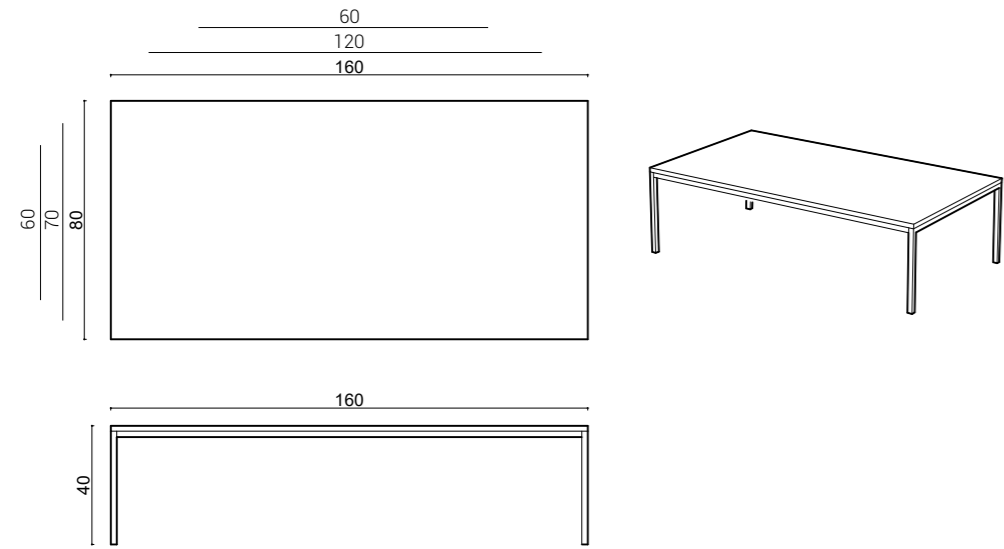

Solo Low Table Collection combines modern aesthetics with functionality, offering a stylish and practical addition to your living area.

dimensions

solo

Technical info/

Base: Laser cut part + MDF + Polished Wood + Fabric + Plastic glide is used under the leg.