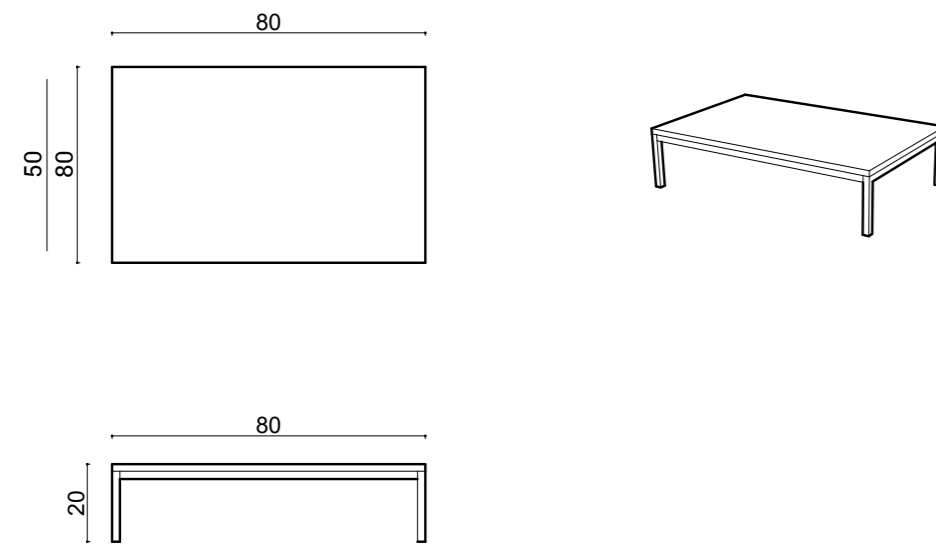

BASE FINISH			
✓	Powder Coated		
TOP FINISH			
✓	Marble		18
✓	Veneer		
✓	Mdf Lam		
✓	Lacquer		10
✓	Ceramic		
✓	Glass		8
✓	Compact		12
PACKAGING INFORMATION / H20 CM			
Size	80x50	80x80	
Box Cbm (m³)	0,16	0,24	
Net Weight (kg)	22	36	
Gross Weight (kg)	25	41	
Container 40 HC(Pcs)	320	208