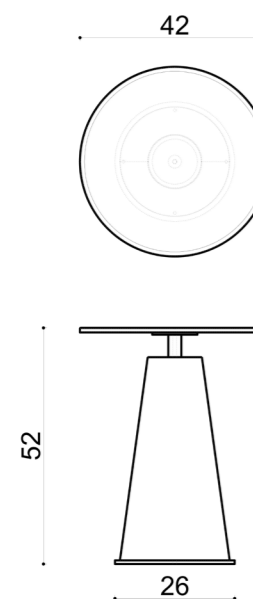

# space

Space 46xh57 cm

Space 42xh52 cm

Space 38xh48 cm

Redefine your space with Space low table.

Whether you choose a marble, lacquer, or glass top, this table brings sophistication to any room.

# dimensions space

## Technical info/

**Base:** Metal frame + Ø22 mm Metal Tube + Conic pedestal base + Base Laser cut part + Plastic glide is used under the leg.

BASE FINISH		
✓	Electrostatic Powder Coated	
✓	Special Paints	
TOP FINISH		
✓	Marble	8
✓	Veener	8
✓	Digital Pirinting Lacquer	8
✓	Lacquer	8
✓	Ceramic	10
✓	Glass	4
PACKAGING INFORMATION		
Size	Ø38xH:48	
Box Cbm (m³)	0.14	
Net Weight (kg)	7	
Gross Weight (kg)	10,9	
Container 40 HC(Pcs)	480	

BASE FINISH		
✓	Electrostatic Powder Coated	
✓	Special Paints	
TOP FINISH		
✓	Marble	8
✓	Veener	8
✓	Digital Pirinting Lacquer	8
✓	Lacquer	8
✓	Ceramic	10
✓	Glass	4
PACKAGING INFORMATION		
Size	Ø46xH:57	
Box Cbm (m³)	0,16	
Net Weight (kg)	9	
Gross Weight (kg)	13,9	
Container 40 HC(Pcs)	384	