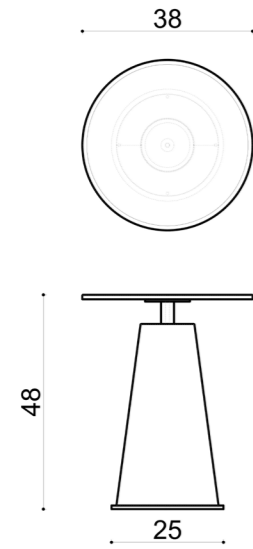

# space

Space 46xh57 cm

Space 42xh52 cm

Space 38xh48 cm

Redefine your space with Space low table.

Whether you choose a marble, lacquer, or glass top, this table brings sophistication to any room.

# dimensions space

## Technical info/

**Base:** Metal frame + Ø22 mm Metal Tube + Conic pedestal base + Base Laser cut part + Plastic glide is used under the leg.

BASE FINISH		
✓	Electrostatic Powder Coated	
✓	Special Paints	
TOP FINISH		
✓	Marble	8
✓	Veener	8
✓	Digital Pirinting Lacquer	8
✓	Lacquer	8
✓	Ceramic	10
✓	Glass	4
PACKAGING INFORMATION		
Size	Ø38xH:48	
Box Cbm (m³)	0.14	
Net Weight (kg)	7	
Gross Weight (kg)	10,9	
Container 40 HC(Pcs)	480	