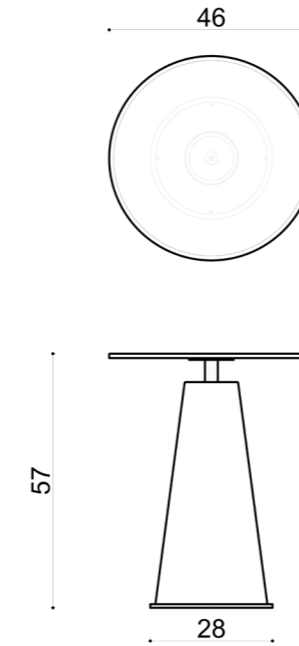

# space

Space 46xh57 cm

Space 42xh52 cm

Space 38xh48 cm

Redefine your space with Space low table.

Whether you choose a marble, lacquer, or glass top, this table brings sophistication to any room.

# dimensions space

## Technical info/

**Base:** Metal frame + Ø22 mm Metal Tube + Conic pedestal base + Base Laser cut part + Plastic glide is used under the leg.

BASE FINISH		
✓	Electrostatic Powder Coated	
✓	Special Paints	
TOP FINISH		
✓	Marble	8
✓	Veener	8
✓	Digital Pirinting Lacquer	8
✓	Lacquer	8
✓	Ceramic	10
✓	Glass	4
PACKAGING INFORMATION		
Size	Ø38xH:48	
Box Cbm (m³)	0.14	
Net Weight (kg)	7	
Gross Weight (kg)	10,9	
Container 40 HC(Pcs)	480	