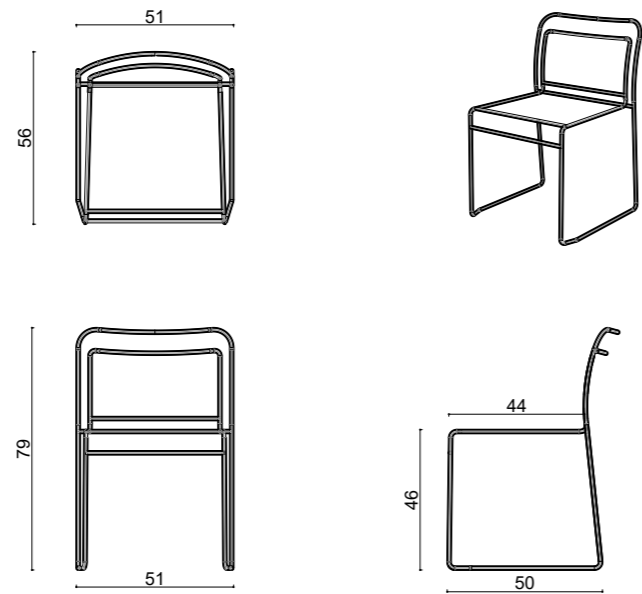

dimensions

capri

Technical info/

Base: Ø12 mm Metal Tube + Plastic glide is used under the leg
Back: HR Foam
Seat: Leather Fixed Cover
Upholstery: Real Leather + Leather Fixed Cover