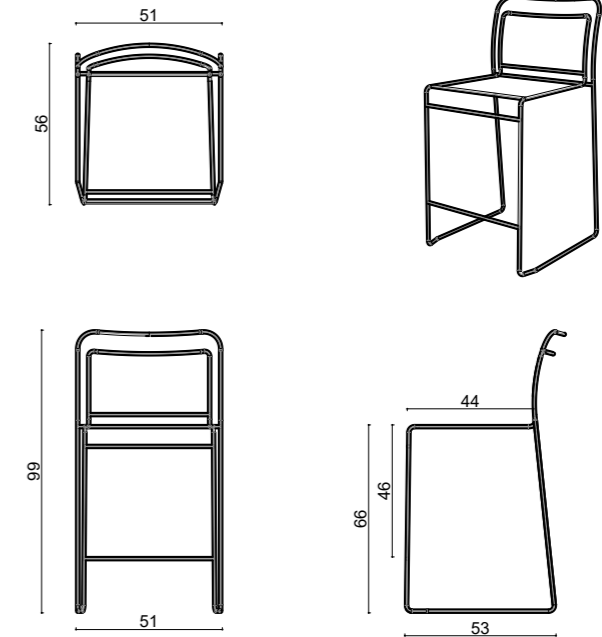

CHAIR

LOUNGE

COUNTER

BAR

Capri is a also stackable design chair

They can be easily moved to stacks of 40 pieces by means of the transport trolley, and placed in a certain area in variable quantities and then stored in smaller spaces for storage (such as in a basement, in a warehouse or along a corridor).

# dimensions

## capri

Technical info/

**Base:** Ø12 mm Metal Tube + Plastic glide is used under the leg  
**Back:** HR Foam  
**Seat:** Leather Fixed Cover  
**Upholstery:** Real Leather + Leather Fixed Cover

Capri Chair

Capri Counter

Capri Lounge

Capri Bar

The logo for 'ilex' features a red dot to the left of the word 'ilex' in a white, lowercase, sans-serif font. The background of the entire page is a close-up photograph of a chair's backrest and armrest, showing the texture of the light-colored leather and the dark, curved metal frame.