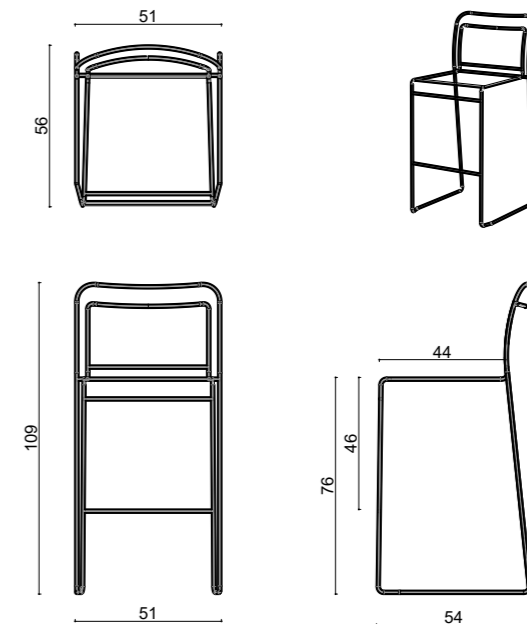

dimensions

capri

Technical info/

Base: Ø12 mm Metal Tube + Plastic glide is used under the leg
Back: HR Foam
Seat: Leather Fixed Cover
Upholstery: Real Leather + Leather Fixed Cover

Capri Lounge

Capri Bar