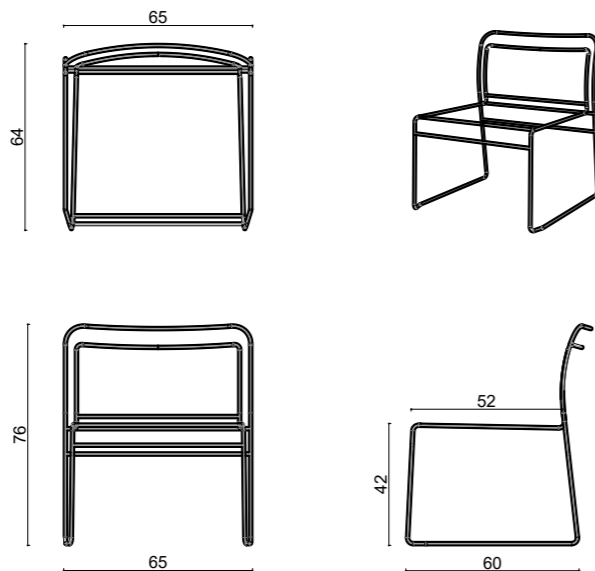

CHAIR

LOUNGE

COUNTER

BAR

Capri is a also stackable design chair

They can be easily moved to stacks of 40 pieces by means of the transport trolley, and placed in a certain area in variable quantities and then stored in smaller spaces for storage (such as in a basement, in a warehouse or along a corridor).

# dimensions

## capri

Technical info/

**Base:** Ø12 mm Metal Tube + Plastic glide is used under the leg  
**Back:** HR Foam  
**Seat:** Leather Fixed Cover  
**Upholstery:** Real Leather + Leather Fixed Cover

Capri Chair

Capri Counter

Capri Lounge

Capri Bar

The logo for 'ilex' features a red dot to the left of the word 'ilex' in a white, lowercase, sans-serif font. The background of the entire page is a close-up photograph of a chair's backrest and armrest, showing the texture of the light-colored leather and the dark, curved metal frame.