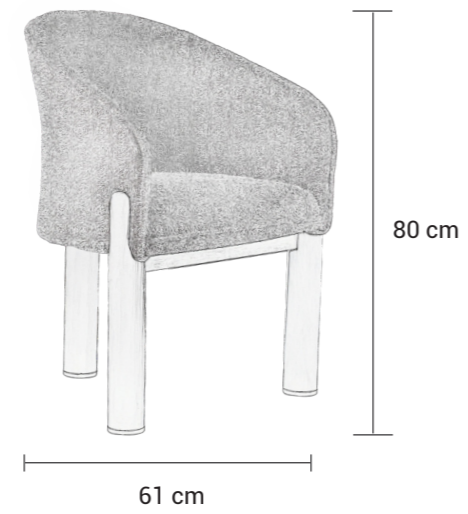

LENSIS

CHAIR

lensis

chair

Lensis Chair is a perfect fusion of modern design and exceptional comfort.

With its sleek lines and elegant profile, it adds a touch of sophistication to any space.

Ideal for both residential and commercial settings, this chair combines aesthetic appeal with functional design, ensuring comfort without compromising on style.

dimensions
lensis

Indoor Technical info/

Base: Ø76 mm Metal Tube + 40 x 10 x 1,5 mm Metal Tube

Back: Metal Structure + Polyurethane

Seat: HR Foam + Elastic Webbing + Solid Beechwood

Upholstery: Fabric + Leather Fixed Cover