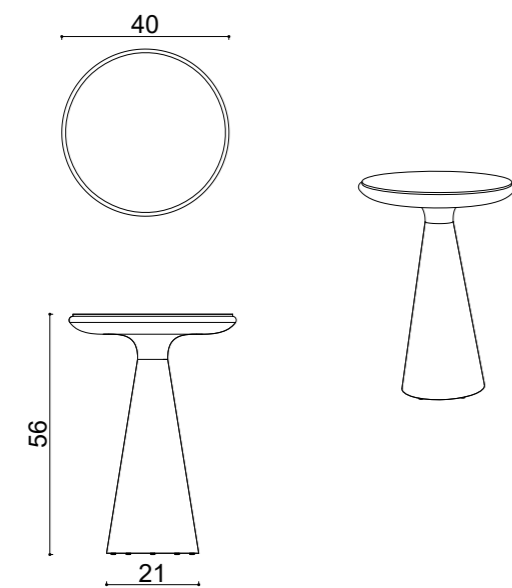

• ilex

DRUM

LOW TABLE

drum

Ø40x46 cm

Ø40x56 cm

Drum is a sculptural design, its main feature is the circular tabletop, where we have taken advantage of the injection qualities to have a gently shaped surface. This unique table design provides furnishing solutions for any lobby or waiting area.

Drum side tables combine beauty, versatility, and harmonious proportions.

dimensions
drum

Technical info/

Base: Aluminium Base

BASE FINISH			
✓	Electrostatic Powder Coated		
TOP FINISH			
✓	Marble		18
✓	Veener		
✓	Digital Pirinting Lacquer		
✓	Lacquer		10
✓	Ceramic		
✓	Glass		
4			
PACKAGING INFORMATION			
	Size	Ø40xH:46	Ø40xH:56
Box Cbm (m³)	0,14	0,16	
Net Weight (kg)	5	5,2	
Gross Weight (kg)	6,2	6,9	
Container 40 HC(Pcs)	480	384	