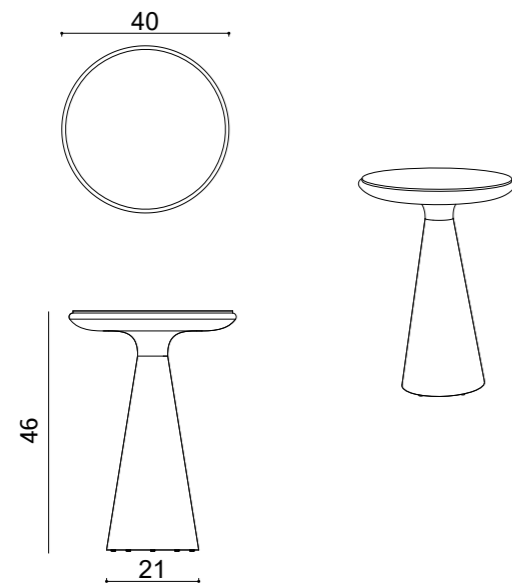

• ilex

DRUM

LOW TABLE

drum

Ø40x46 cm

Ø40x56 cm

Drum is a sculptural design, its main feature is the circular tabletop, where we have taken advantage of the injection qualities to have a gently shaped surface. This unique table design provides furnishing solutions for any lobby or waiting area.

Drum side tables combine beauty, versatility, and harmonious proportions.

dimensions
drum

Technical info/

Base: Aluminium Base

BASE FINISH			
✓	Electrostatic Powder Coated		
TOP FINISH			
✓	Marble		18
✓	Veener		
✓	Digital Pirinting Lacquer		
✓	Lacquer		10
✓	Ceramic		
✓	Glass		
4			
PACKAGING INFORMATION			
	Size	Ø40xH:46	Ø40xH:56
Box Cbm (m³)	0,14	0,16	
Net Weight (kg)	5	5,2	
Gross Weight (kg)	6,2	6,9	
Container 40 HC(Pcs)	480	384	